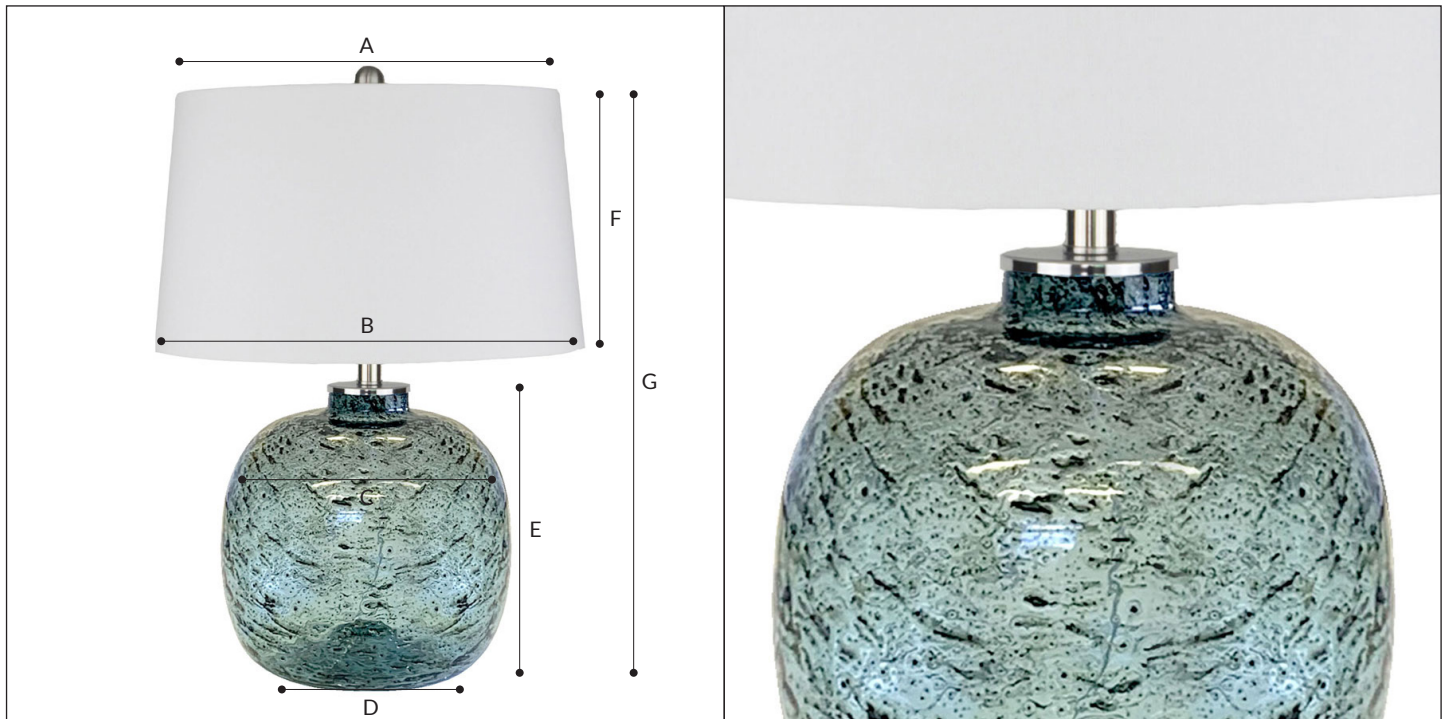

MOLTEN BLUE GLASS TABLE LAMP

The unique Molten Blue Glass Table Lamp is a contemporary table lamp that packs a lot of personality and will suit any decor. If you are looking for a lamp with character, this piece is perfect. It is ideal for living and study areas, as it has a strong style that won't overwhelm a small space.

- NOTE:**
- Do not use in the bathroom or damp places
 - Place the lamp on a flat surface and ensure there are no flammable materials around it.
 - The product is for indoor use only.
 - The external flexible cable/cord of this luminaire cannot be replaced, if the cord is damaged the luminaire shall be destroyed.

SPECIFICATIONS:

| | |
|-----------------|--------------------------------------|
| SKU | BM0487 |
| MATERIAL | Glass Base & Hard Back Linen Shade |
| WARRANTY | 12 MONTHS |
| GLOBE | 1 x 60W - Bayonet B22 (NOT INCLUDED) |
| VOLTAGE | 220-240~ |
| SWITCH LOCATION | Lamp Holder Switch |
| CORD LENGTH | 1600mm |