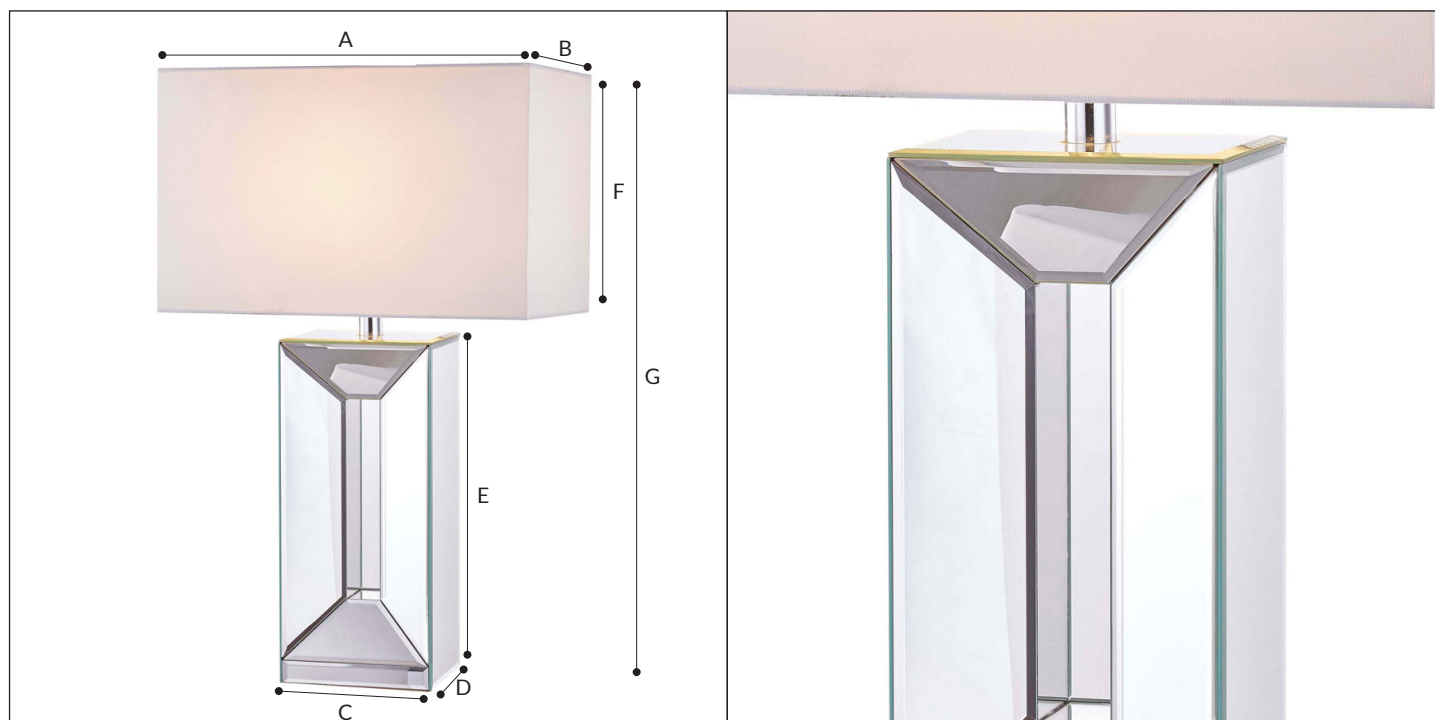

LYDIA MIRROR BLOCK TABLE LAMP

Simple and elegance, the Lydia Mirror Black Table Lamp will add a touch of understated glamour to any room. The mirrored base eloquently reflects your rooms décor, making it match in with any colour scheme.

- NOTE:**
- Do not use in the bathroom or damp places
 - Place the lamp on a flat surface and ensure there are no flammable materials around it.
 - The product is for indoor use only.
 - The external flexible cable/cord of this luminaire cannot be replaced, if the cord is damaged the luminaire shall be destroyed.

SPECIFICATIONS:

SKU	BM0479
MATERIAL	Glass Base & Hard Back Linen Shade
WARRANTY	12 MONTHS
GLOBE	1 x 60W - Bayonet B22 (NOT INCLUDED)
VOLTAGE	220-240~
SWITCH LOCATION	Lamp Holder Switch
CORD LENGTH	1600mm