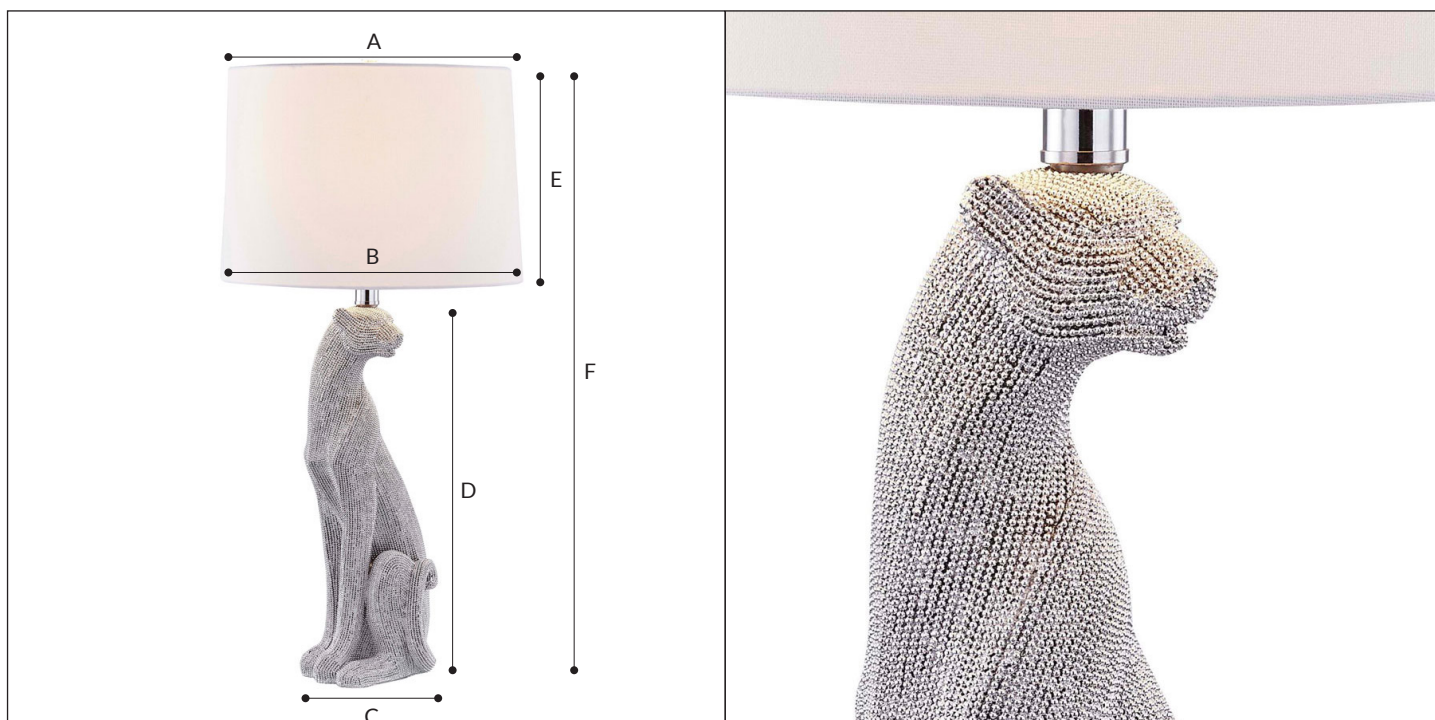

SITTING PUMA GEMMED TABLE LAMP

Our glamorous Sitting Puma Table Lamp has been embedded with small intricate gems that illuminate and glow when the light hits it at all angles. A truly bold statement piece that will surely impress.

- NOTE:**
- Do not use in the bathroom or damp places
 - Place the lamp on a flat surface and ensure there are no flammable materials around it.
 - The product is for indoor use only.
 - The external flexible cable/cord of this luminaire cannot be replaced, if the cord is damaged the luminaire shall be destroyed.

SPECIFICATIONS:

SKU	BM0475
MATERIAL	Ceramic Base & Hard Back Linen Shade
WARRANTY	12 MONTHS
GLOBE	1 x 60W - Bayonet B22 (NOT INCLUDED)
VOLTAGE	220-240~
SWITCH LOCATION	Lamp Holder Switch
CORD LENGTH	1600mm