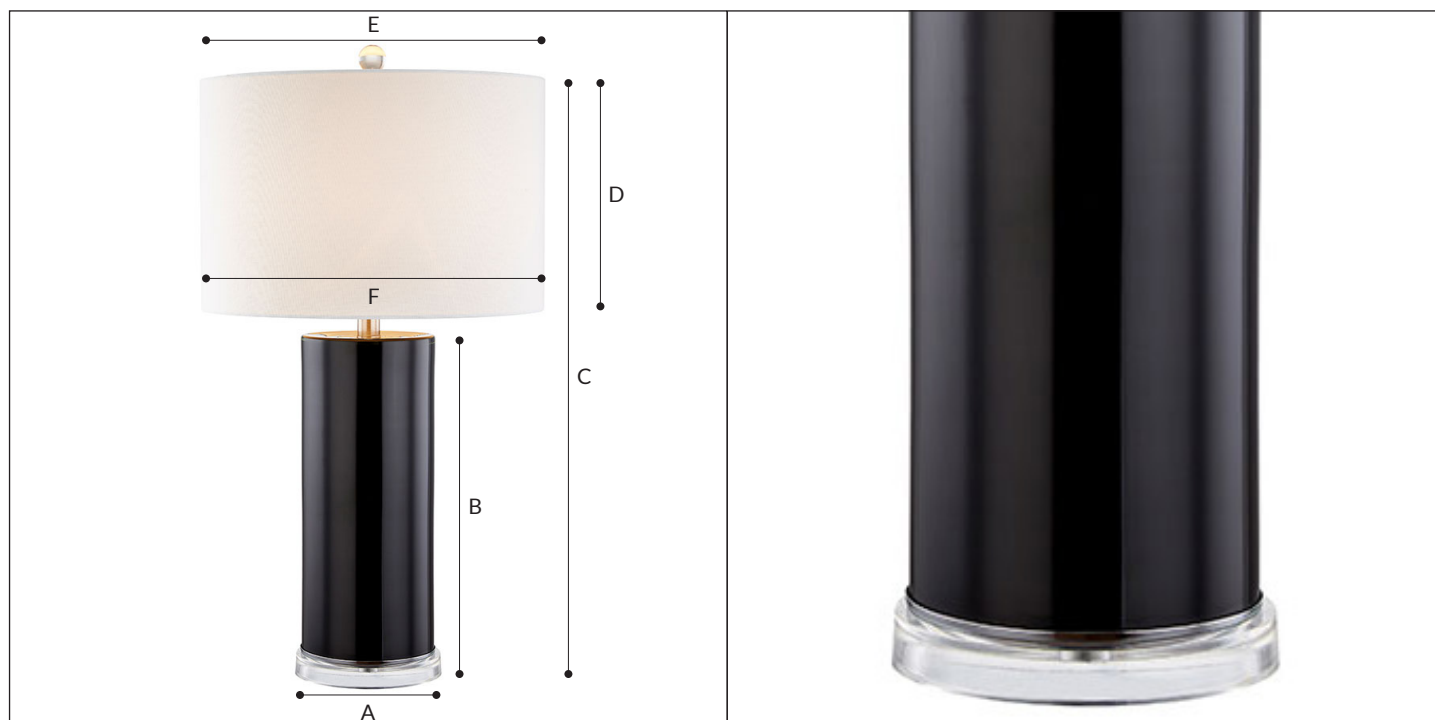

DEAN BLACK GLASS TABLE LAMP

With subtle elegance and understated grace, the Dean Black Glass Table Lamp boasts a simple yet classic style, making it the perfect addition to any room or office.

- NOTE:**
- Do not use in the bathroom or damp places
 - Place the lamp on a flat surface and ensure there are no flammable materials around it.
 - The product is for indoor use only.
 - The external flexible cable/cord of this luminaire cannot be replaced, if the cord is damaged the luminaire shall be destroyed.

SPECIFICATIONS:

SKU	BM0460
MATERIAL	Glass Base & Hard Back Linen Shade
WARRANTY	12 MONTHS
GLOBE	1 x 60W - Bayonet B22 (NOT INCLUDED)
VOLTAGE	220-240~
SWITCH LOCATION	Lamp Holder Switch
CORD LENGTH	1600mm