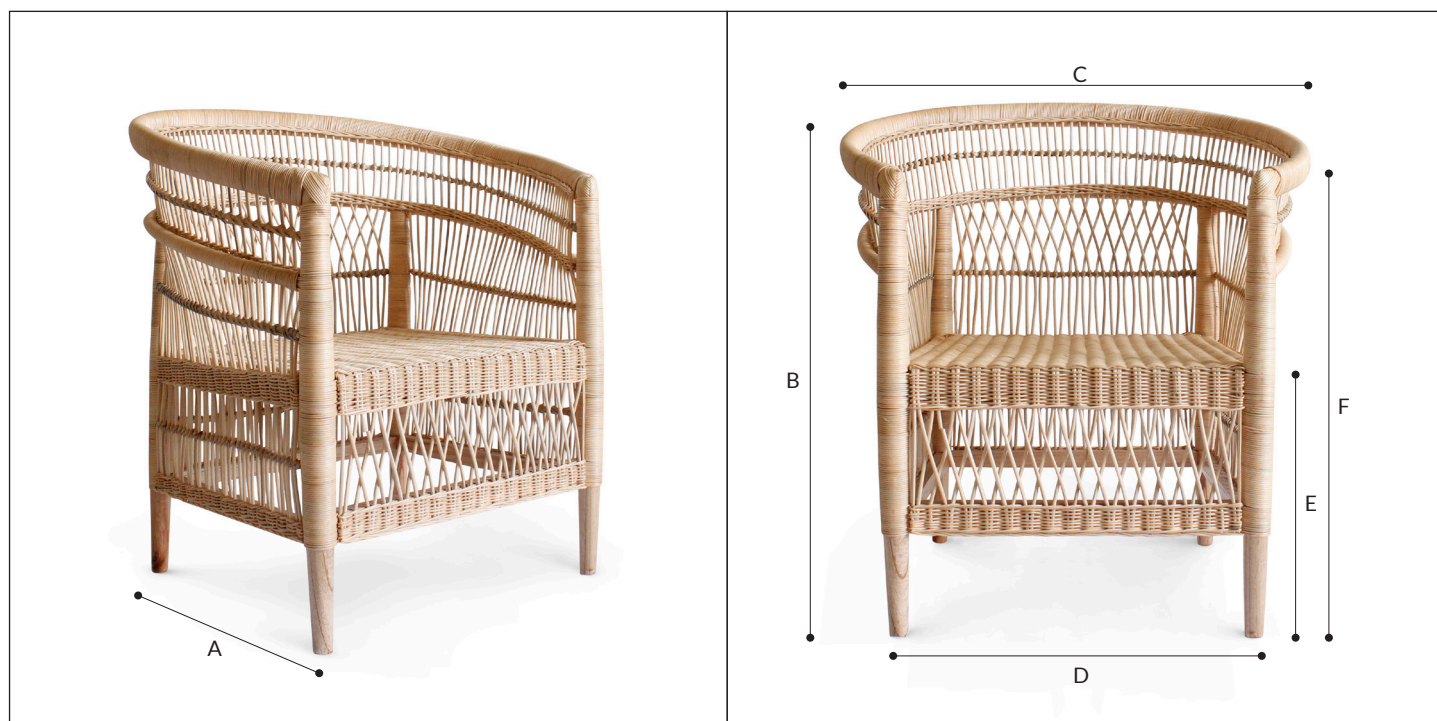

MALAWI CLUB CHAIR

This stunning hand-made chair is the essence of refined African-inspired style. It's deep seat and rounded back makes for the perfect place to lounge around and relax. A labour-intensive process of hand-woven Rattan adds a unique charm and offers individual imperfections that make it so special. Our Malawi Club Chair is considered large than most and is perfectly suited for any home or porch.

SPECIFICATIONS:

MATERIAL	RATTAN
EMBELLISHMENTS	HAND WOVEN RATTAN, FREE CUSHION
FRAME MATERIAL	WHITE CEDAR
ASSEMBLY	NONE
WARRANTY	12 MONTHS

MEASUREMENTS	
A	680mm
B	870mm
C	800mm
D	560mm
E	420mm
F	700mm

SEAT MEASUREMENTS: 540mm (w) x 570mm (d)