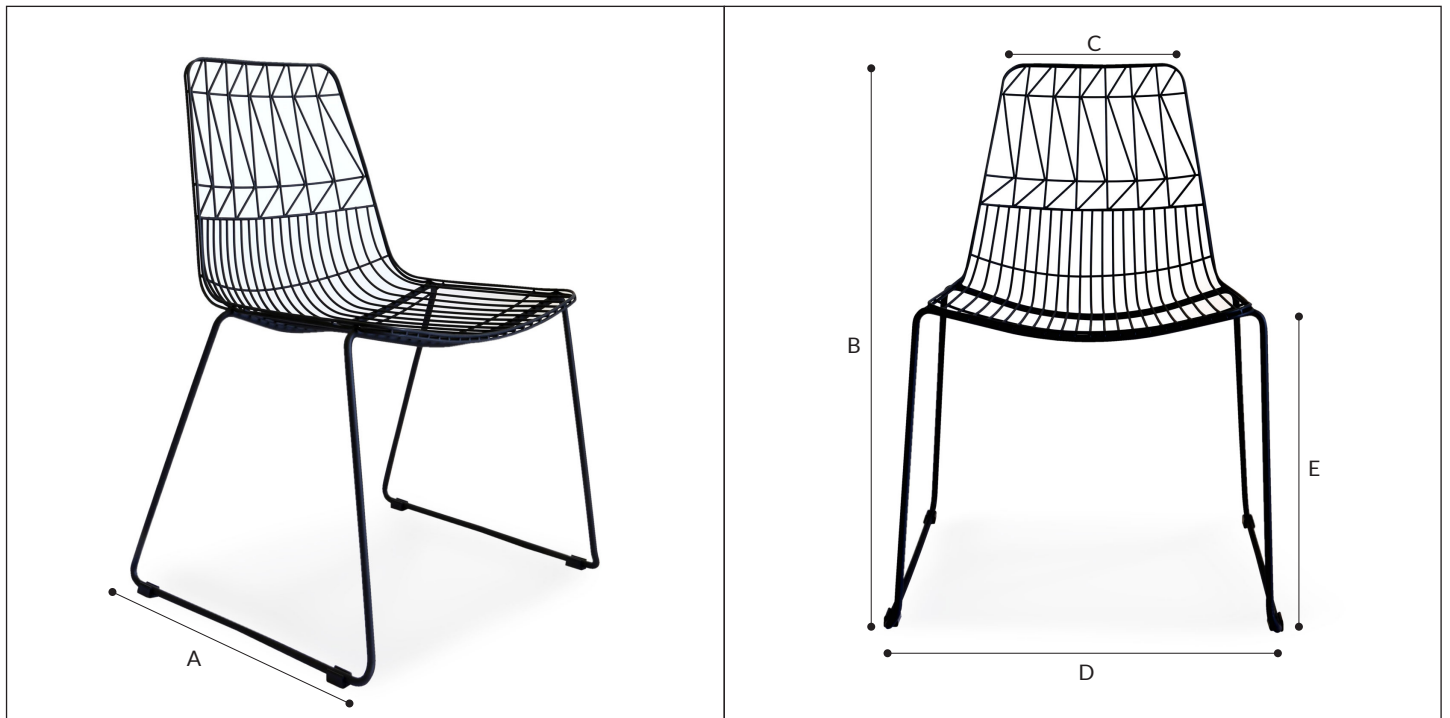

AZTEC WIRE STACKABLE DINING CHAIR

The Maka Aztec Wire Stackable Dining Chair combines modern elegance with vintage charm with its Aztec styled pattern. Powder coated to help block the onset of rust making them suitable for both indoor or undercover outdoor use. A true statement piece for any dining table or that carefree deck setting. Comes as a set of 4 chairs.

CARE INSTRUCTIONS

- Wipe spills clean with a damp cloth.
- Vacuum regularly to remove as much surface dirt and dust as possible.
- Wipe regularly with dry cloth.

SPECIFICATIONS:

MATERIAL	POWDER COATED METAL
OTHER FEATURES	OUTDOOR USE, INDOOR USE, STACKABLE
ASSEMBLY	NONE
WARRANTY	12 MONTHS

MEASUREMENTS	
A	500mm
B	850mm
C	340mm
D	570mm
E	460mm

SEAT MEASUREMENTS: 470mm (w) x 380mm (d)

ENQUIRIES

For product or warranty enquiries please email info@blackmango.com.au or call 03 9005 6000

* Product warranty from date of purchase, price and product details are correct only at the time of printing.