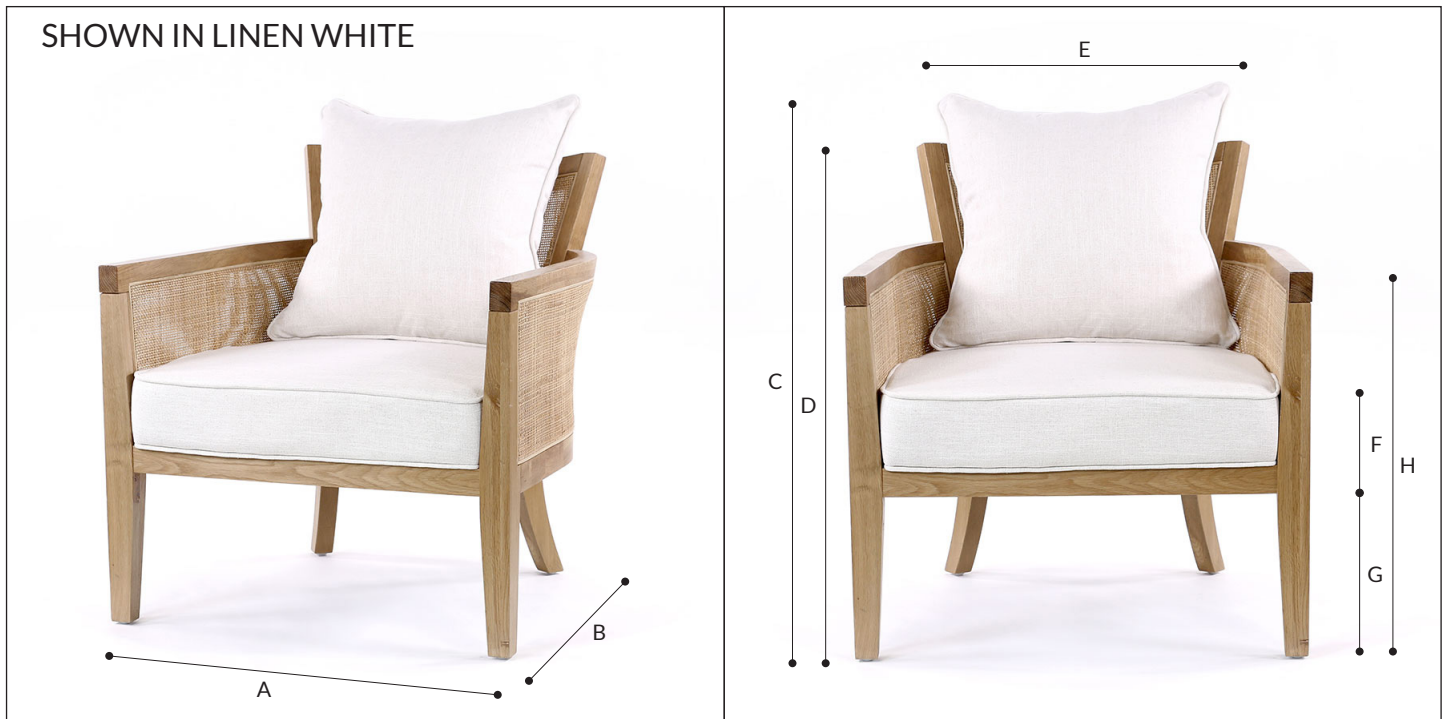

## HAMPTON CLUB CHAIR

Our Hampton Club Chair has a beautiful design executed in rattan and hardwood with cushioned seat and removable back cushion. Upholstered in high quality heavy duty linen blend fabric in Linen White. This traditionally designed piece has been brought back to life with this whimsical statement piece perfect for the home or office.

### SPECIFICATIONS:

SEAT MATERIAL	40% POLYESTER, 40% RAYON, 20% LINEN
EMBELLISHMENTS	RATTAN WEBBING MESH
FRAME MATERIAL	OAK
OTHER FEATURES	REMOVABLE CUSHIONS
ASSEMBLY	NONE
WARRANTY	12 MONTHS

MEASUREMENTS	
A	700mm
B	800mm
C	870mm
D	730mm
E	570mm
F	215mm
G	265mm
H	600mm

CUSHION MEASUREMENTS: 590mm (w) x 620mm (d) x 140mm (h)