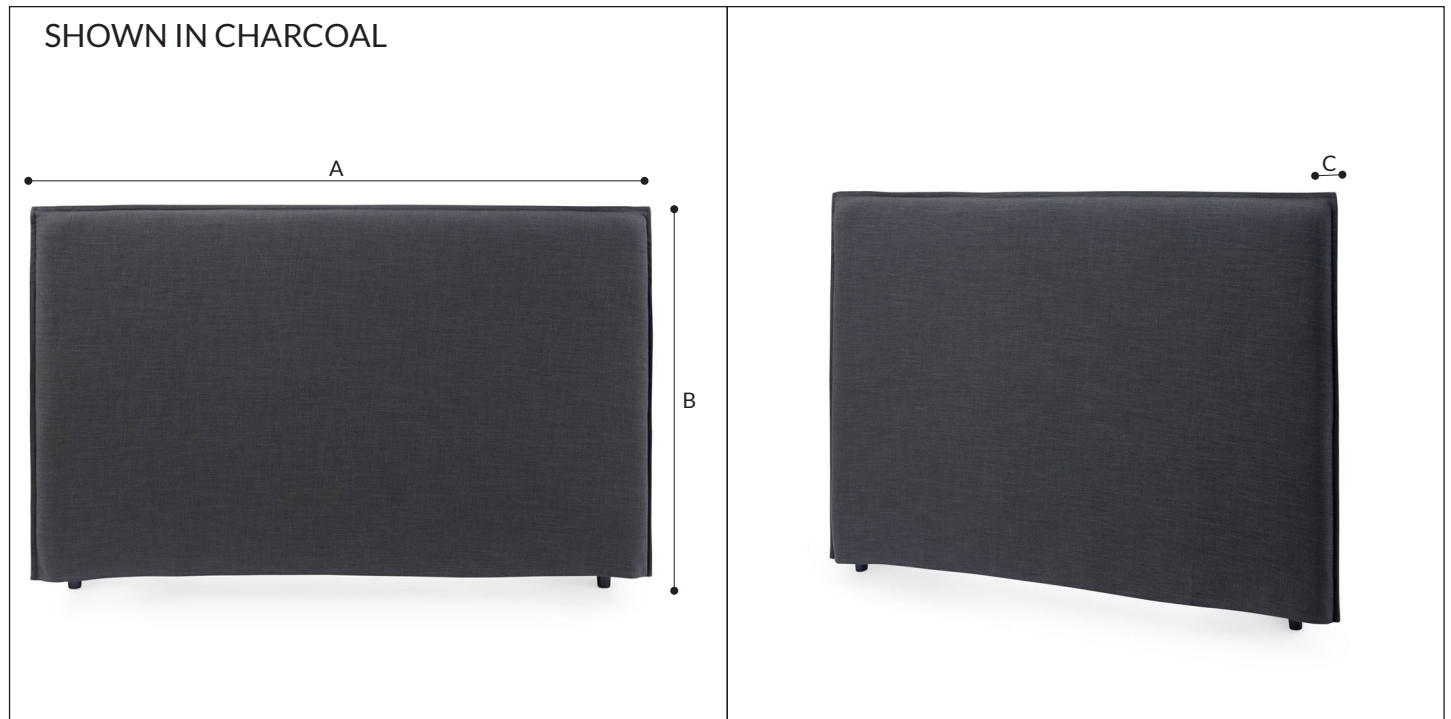

JUNO BEDHEAD WITH SLIPCOVER KING

This modern design Juno Bedhead with Slipcover is what you have been waiting for! A simple solution for versatility, giving you the option to change colour when you feel like it. Whether you are looking to change the look of your room from season to season or an easy option when it comes to cleaning, our Juno Bedhead with Slipcover is the perfect choice.

SPECIFICATIONS:

COVER MATERIAL	40% POLYESTER, 40% RAYON, 20% LINEN
LEG MATERIAL	BIRCH WOOD
OTHER FEATURES	REMOVABLE & INTERCHANGEABLE COVER
ASSEMBLY	COVER NEEDS TO PLACED OVER FRAME
WARRANTY	12 MONTHS

MEASUREMENTS	
A	1850mm
B	1150mm
C	90mm