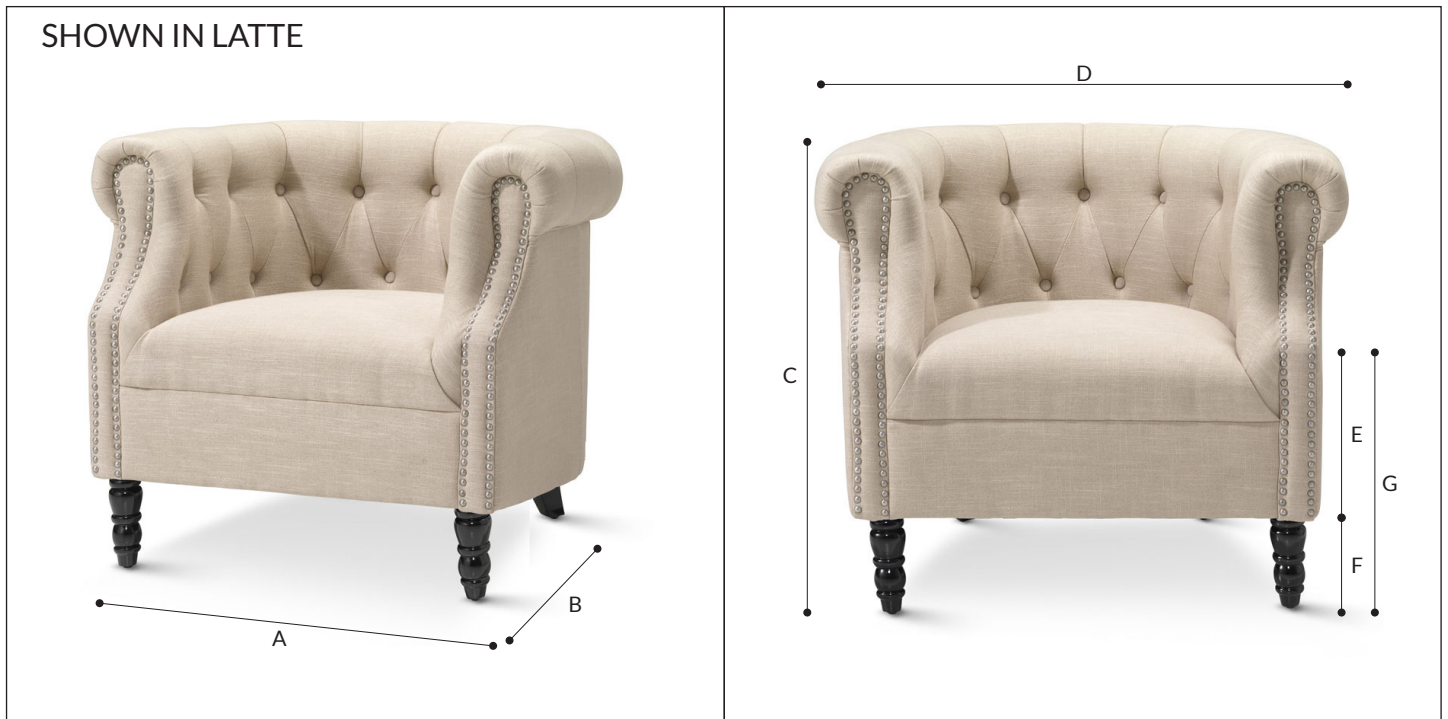

ESTHER TUB CHAIR

This deep seated Esther Tub Chair has a curved back and arms and is upholstered in high quality heavy duty linen blend fabric. This traditionally designed piece usually associated with libraries and formal studies has been brought back to life with this whimsical statement piece perfect for the home or office.

SPECIFICATIONS:

MATERIAL	40% POLYESTER, 40% RAYON, 20% LINEN
EMBELLISHMENTS	BUTTON TUFTING ON BACK, SILVER STUDS
LEG MATERIAL	BIRCH WOOD - BLACK (OAK LEGS ALSO AVAILABLE)
ASSEMBLY	LEGS (FOUND IN POCKET UNDER CHAIR)
WARRANTY	12 MONTHS