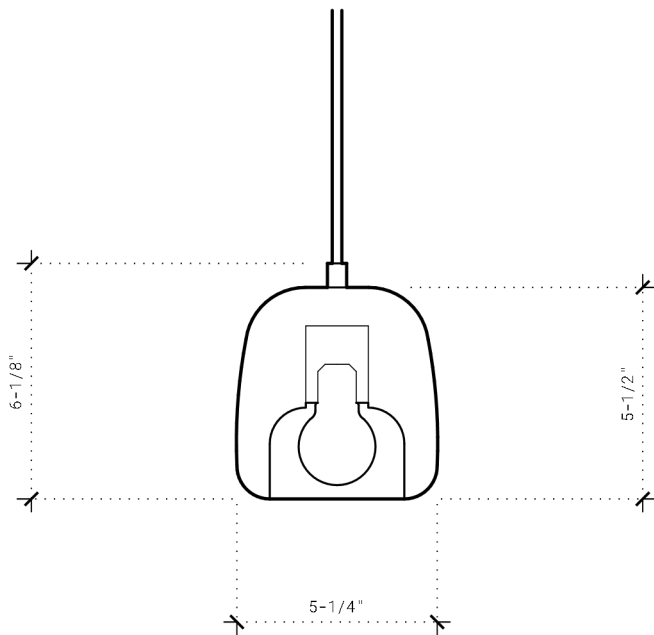

a light studio

www.alightstudio.ca
hello@alightstudio.ca

Sparrow Pendant

Product Description

- Shade made from locally sourced, North American hardwood and finished with Osmo hardwax oil.
- Premium fabric-wrapped cord with optional hardwire canopy or 2-prong plug and thumb switch (swag hook not included).
- Included Tala Sphere I dimmable LED light bulb.
- One-year limited warranty on manufacturing defects.
- Suitable for indoor use / dry locations only.
- Consult a licensed electrician for hardwired applications.

Specifications

- Overall Dimensions: 5-1/4" Dia. x 6-1/8" Height
- *Dimensions are approximate. Each fixture is made by hand, resulting in minor variations in shape and size.
- Weight: 2.5 lbs
- Socket: E26
- Voltage: 120V
- Max Wattage: 10W (LED bulb recommended)
- LED Bulb: 2" Dia. / 3.8W / 220 Lumens / 2000-2800K
- Certification: CSA certified