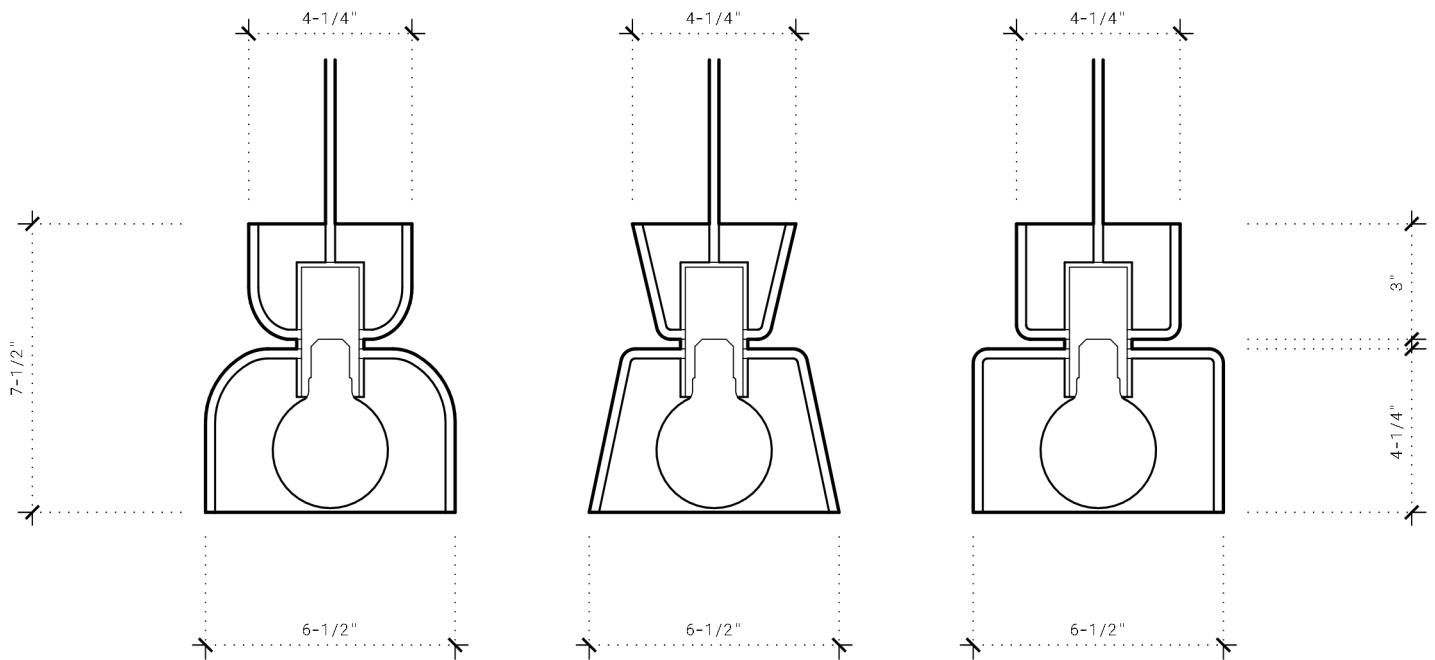

a light studio

www.alightstudio.ca
hello@alightstudio.ca

Finch Pendant

Product Description

- Shade made from locally sourced, North American hardwood and finished with Osmo hardwax oil.
- Premium fabric-wrapped cord with optional hardwire canopy or 2-prong plug and thumb switch (swag hook not included).
- Included Tala Sphere II dimmable LED light bulb.
- One-year limited warranty on manufacturing defects.
- Suitable for indoor use / dry locations only.
- Consult a licensed electrician for hardwired applications.

Specifications

- Overall Dimensions: 6-1/2" Dia. x 7-1/2" Height
- *Dimensions are approximate. Each fixture is made by hand, resulting in minor variations in shape and size.
- Weight: 2 lbs
- Socket: E26
- Voltage: 120V
- Max Wattage: 10W (LED bulb recommended)
- LED Bulb: 3" Dia. / 6W / 480 Lumens / 2000-2800K
- Certification: UL Certified (US / CA)