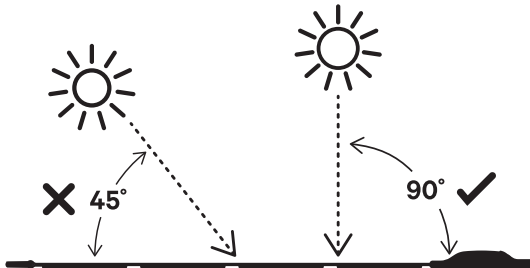

PWR SOLAR 10W

COMPACT FOLDING
SOLAR CHARGER 5V

QUICK START

1.

2.

3.

FOR BEST RESULTS ANGLE SOLAR
CELLS 90 DEGREES TO THE SUNS RAYS

SOLID LEDS INDICATE IRRADIATION
ON PANEL WITHOUT A DEVICE CONNECTED.