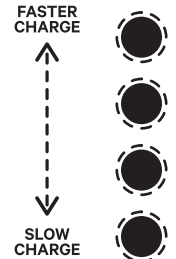

PWR SOLAR 10W

COMPACT FOLDING
SOLAR CHARGER 5V

QUICK START

1.

2.

3.

FOR BEST RESULTS ANGLE SOLAR
CELLS 90 DEGREES TO THE SUNS RAYS

SOLID LEDS INDICATE IRRADIATION
ON PANEL WITHOUT A DEVICE CONNECTED.

FLASHING LEDS INDICATE CHARGING RATE
WHEN A DEVICE IS CONNECTED.