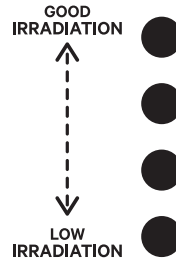

PWR SOLAR 10W

COMPACT FOLDING
SOLAR CHARGER 5V

QUICK START

1.

2.

3.

FOR BEST RESULTS ANGLE SOLAR
CELLS 90 DEGREES TO THE SUNS RAYS

SOLID LEDS INDICATE IRRADIATION
ON PANEL WITHOUT A DEVICE CONNECTED.

FLASHING LEDS INDICATE CHARGING RATE
WHEN A DEVICE IS CONNECTED.