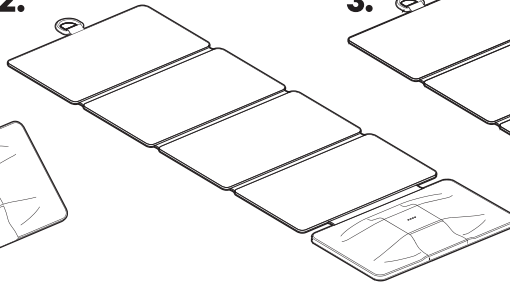

PWR SOLAR 10W

COMPACT FOLDING
SOLAR CHARGER 5V

QUICK START

1.

2.

3.

FOR BEST RESULTS ANGLE SOLAR
CELLS 90 DEGREES TO THE SUNS RAYS

SOLID LEDS INDICATE IRRADIATION
ON PANEL WITHOUT A DEVICE CONNECTED.