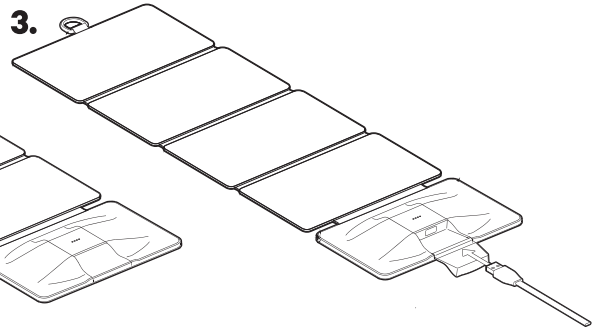

PWR SOLAR 10W

COMPACT FOLDING
SOLAR CHARGER 5V

QUICK START

1.

2.

3.

FOR BEST RESULTS ANGLE SOLAR
CELLS 90 DEGREES TO THE SUNS RAYS

SOLID LEDS INDICATE IRRADIATION
ON PANEL WITHOUT A DEVICE CONNECTED.