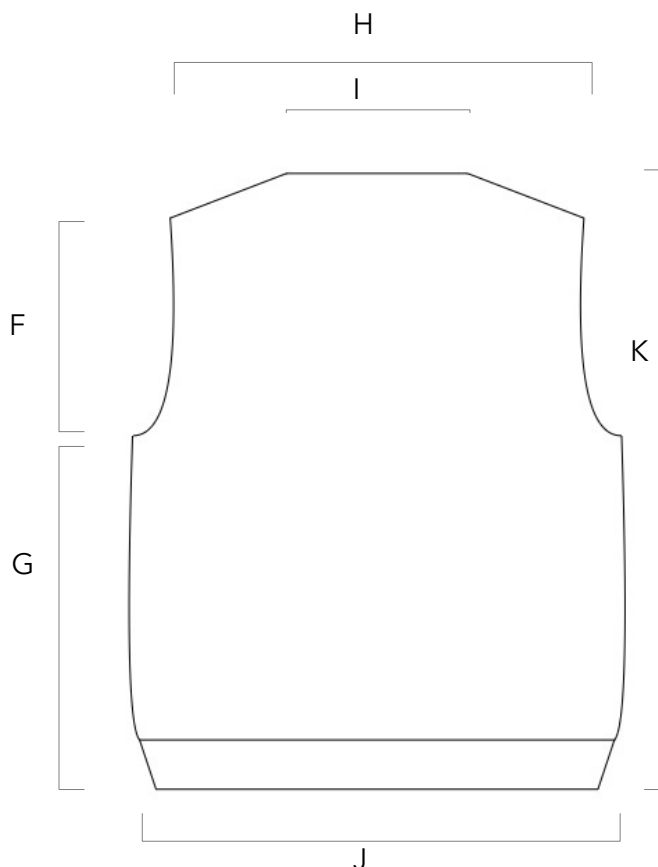

Letters to Camp

Charts and Schematics

Blocking Schematics

Fronts

Inches

- A:** 4.5 (5, 5.5, 5.5, 5.75) (6, 6.75, 6.75, 6.75)
- B:** 6.5 (7.5, 8.75, 9, 10.25) (11.75, 12, 12.75, 13.5)
- C:** 2.5 (3, 3, 3, 3) (3.25, 3, 3.25, 3.25)
- D:** 3.75 (4.25, 4.25, 5, 5) (5.5, 6.25, 7, 7.5)
- E:** 11.5 (13, 14.5, 15.25, 16.75) (18.25, 20, 20.5, 21.25)

CM

- A:** 11.5 (12.5, 13.5, 14, 14.5) (15, 17, 17, 17)
- B:** 16 (19, 21.5, 22.5, 26) (29, 30, 32, 33.5)
- C:** 6.5 (7.5, 7, 7.5, 7.5) (8.5, 7.5, 8, 8.5)
- D:** 9 (11, 11, 12.5, 12.5) (14, 15.5, 17, 19)
- E:** 28.5 (32.5, 36, 38.5, 42) (46, 49.5, 51.5, 53)

Sleeves

Inches

L: 2.75 (3.25, 3.75, 3.75, 3.75) (4, 4.5, 4.5, 4.5)

M: 7.75 (7.75, 8.75, 9.75, 10.75) (12.25, 13.75, 15.25, 16.5)

N: 8.5 (8.5, 8.75, 9, 9.75) (10, 11, 11.25, 12)

O: 7 (7, 7, 7, 7.5) (7.5, 8.25, 8.25, 8.75)

T: 6.75 (6.75, 6.75, 6.75, 7.25) (7.25, 8, 8, 8.5)

CM

P: 19.5 (22, 22, 23, 26) (27, 29, 29, 30.5)

Q: 37 (46, 46, 47.5, 49) (50, 51.5, 51.5, 52.5)

R: 19.5 (19.5, 20, 21, 22.5) (23.5, 26, 26.5, 28)

S: 52 (59, 60.5, 65, 67) (71.5, 77.5, 84, 89.5)