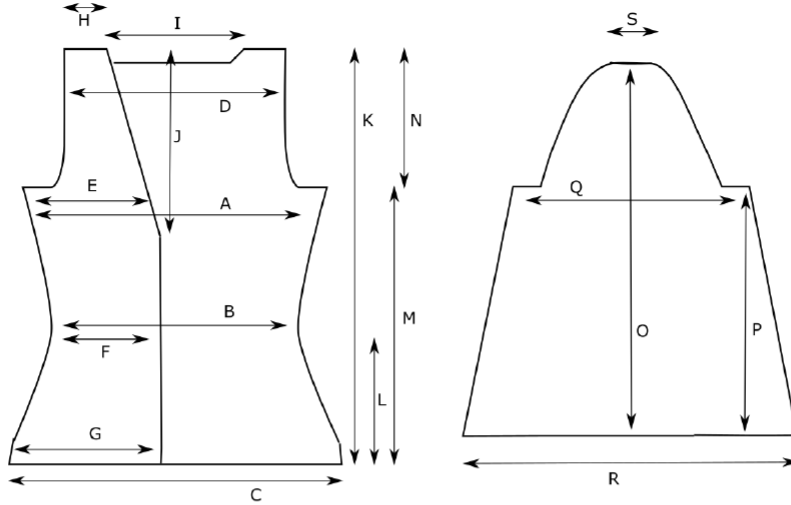

schematic (cm)

		1	2	3	4	5	6	7	8	9
A	chest (back)	40	44.5	49	54	58.5	63.5	68.5	72.5	76
B	waist (back)	38	43	48.5	53.5	58.5	63.5	68.5	73.5	78.5
C	hip (back)	56	61	66	71	76	81.5	86.5	91.5	96.5
D	shoulders (back)	37	38	39.5	40.5	42	43	44.5	45.5	47
E	chest (fronts)	21	23.5	26	29	32	34.5	37	40	43
F	waist (fronts)	19	21.5	24	26.5	29	32	34.5	37	39.5
G	hip (fronts)	28	30.5	33	35.5	38	40.5	43	45.5	48.5
H	shoulder (fronts)	11.5	11.5	11.5	12.5	12.5	12.5	13.5	14	15
I	neck width	15	17	17	17	18	18	19	19	19.5
J	neck depth	25.5	25.5	26	26	26	26.5	28	28	28
K	garment length	66	66	66	66	67.5	70	70	71	72.5
L	length to waist	30.5	30.5	30.5	30.5	30.5	30.5	30.5	30.5	30.5
M	length to armhole	45	45	45	45	45.5	46.5	45	46.5	47
N	armhole height	20.5	20.5	21.5	21.5	21.5	23	23	23	25.5
O	sleeve length	40.5	40.5	40.5	40.5	40.5	40.5	40.5	40.5	40.5
P	sleeve to cap	25.5	25.5	26.5	26.5	25.5	26.5	26.5	26.5	25.5
Q	sleeve width (bicep)	29	32	34.5	37	39.5	42	44.5	47	49.5
R	sleeve width (cuff)	43	47	51	51	54.5	58.5	58.5	62	62
S	cap bindoff	5.5	6.5	7	7.5	8.5	9	9.5	10	11