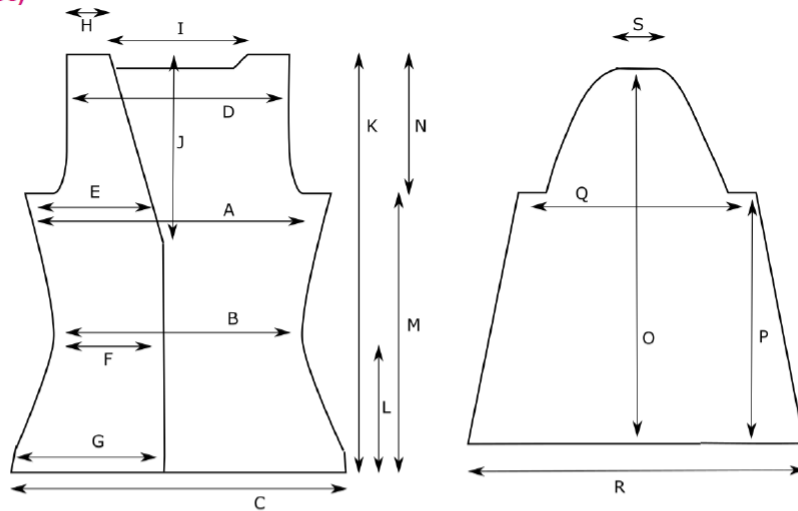

schematic (inches)

		1	2	3	4	5	6	7	8	9
A	chest (back)	15.75	17.5	19.25	21.25	23	25	27	28.5	30
B	waist (back)	15	17	19	21	23	25	27	29	31
C	hip (back)	22	24	26	28	30	32	34	36	38
D	shoulders (back)	14.5	15	15.5	16	16.5	17	17.5	18	18.5
E	chest (fronts)	8.25	9.25	10.25	11.5	12.5	13.5	14.5	15.75	17
F	waist (fronts)	7.5	8.5	9.5	10.5	11.5	12.5	13.5	14.5	15.5
G	hip (fronts)	11	12	13	14	15	16	17	18	19
H	shoulder (fronts)	4.5	4.5	4.5	5	5	5	5.25	5.5	6
I	neck width	6	6.75	6.75	6.75	7	7	7.5	7.5	7.75
J	neck depth	10	10	10.25	10.25	10.25	10.5	11	11	11
K	garment length	26	26	26	26	26.5	27.5	27.5	28	28.5
L	length to waist	12	12	12	12	12	12	12	12	12
M	length to armhole	17.75	17.75	17.75	17.75	18	18.25	17.75	18.25	18.5
N	armhole height	8	8	8.5	8.5	8.5	9	9	9	10
O	sleeve length	16	16	16	16	16	16	16	16	16
P	sleeve to cap	10	10	10.5	10.5	10	10.5	10.5	10.5	10
Q	sleeve width (bicep)	11.5	12.5	13.5	14.5	15.5	16.5	17.5	18.5	19.5
R	sleeve width (cuff)	17	18.5	20	20	21.5	23	23	24.5	24.5
S	cap bindoff	2.25	2.5	2.75	3	3.25	3.5	3.75	4	4.25