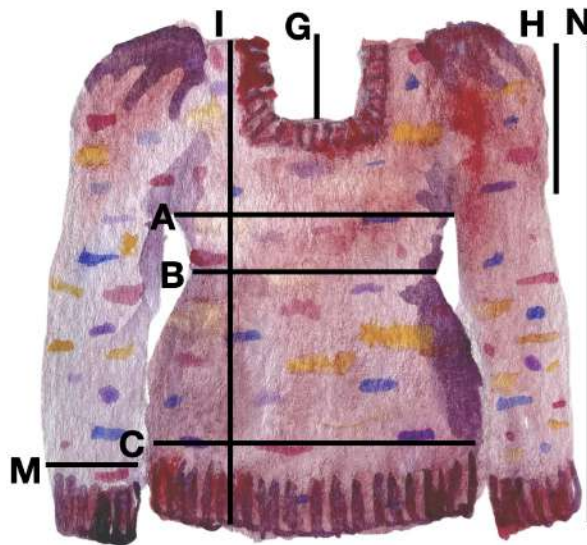

Hypatia Pullover Schematic

A. chest 34 (38, 42, 46)[50, 54, 58]{62, 66, 70, 74}"/86 (96.5, 107, 117)[127, 137, 147]{158, 168, 178, 188}cm

B. waist 32 (36, 40, 44)[48, 52, 56]{60, 64, 68, 72}"/81 (92, 102, 112)[122, 132, 142]{153, 163, 173, 183}cm

C. full length hem 36 (40, 44, 48)[52, 56, 60]{64, 68, 72, 76}"/92 (102, 112, 122)[132, 142, 153]{163, 173, 183}cm

D. cropped hem 34 (38, 42, 46)[50, 54, 58]{62, 66, 70, 74}"/86 (96.5, 107, 117)[127, 137, 147]{158, 168, 178, 188}cm

I. full length 25.25 (25.25, 25.75, 26)[26.25, 26.75, 27]{27, 27.75, 28, 28}"/64 (64, 65.5, 66)[67, 68, 68.5]{68.5, 70.5, 71, 71}cm

J. cropped length 19.75 (19.75, 20, 20)[20.5, 20.75, 21]{21.5, 22, 22, 22.5}"/50 (50, 51, 51)[52, 53, 53]{54.5, 56, 56, 57}cm

O. cropped sleeve length 18 (18, 18, 18)[18, 18, 18]{18, 18, 18, 18}"/46 (46, 46, 46)[46, 46, 46]{46, 46, 46, 46}cm