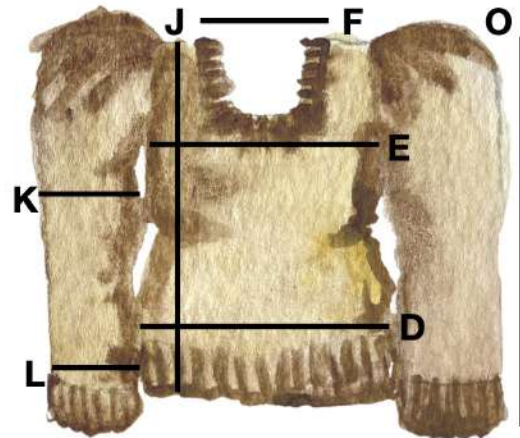

Hypatia Pullover Schematic

A. chest 34 (38, 42, 46)[50, 54, 58]{62, 66, 70, 74}"/86 (96.5, 107, 117)[127, 137, 147]{158, 168, 178, 188}cm

B. waist 32 (36, 40, 44)[48, 52, 56]{60, 64, 68, 72}"/81 (92, 102, 112)[122, 132, 142]{153, 163, 173, 183}cm

C. full length hem 36 (40, 44, 48)[52, 56, 60]{64, 68, 72, 76}"/92 (102, 112, 122)[132, 142, 153]{163, 173, 183}cm

D. cropped hem 34 (38, 42, 46)[50, 54, 58]{62, 66, 70, 74}"/86 (96.5, 107, 117)[127, 137, 147]{158, 168, 178, 188}cm

E. crossback 12.75 (13.25, 13.75, 14.25)[14.75, 15.25, 15.75]{16.25, 16.75, 17.25, 17.75}"/32.5 (34, 35, 36)[37.5, 39, 40]{41, 42.5, 44, 45}cm

F. neck width 7.5 (8, 8.25, 8.25)[8.5, 8.5, 8.75]{8.75, 9, 9, 9.25}"/19 (20, 21, 21)[21.5, 21.5, 22]{22, 23, 23, 23.5}cm

O. cropped sleeve length 18 (18, 18, 18)[18, 18, 18]{18, 18, 18, 18}"/46 (46, 46, 46)[46, 46, 46]{46, 46, 46, 46}cm