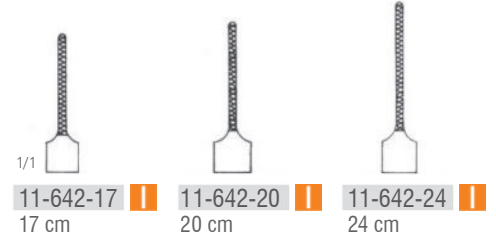

Micro profile