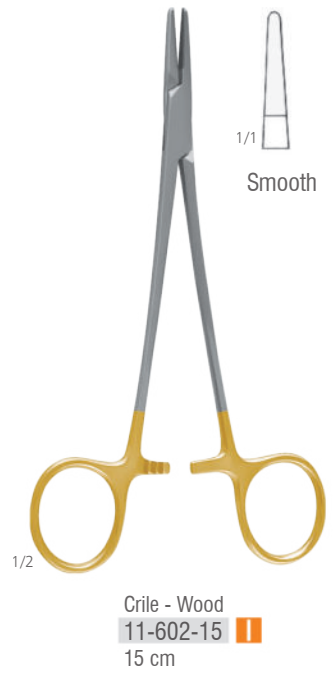

Wertheim  
 11-597-20 - 11-597-30

11-597-20 II  
 20 cm

11-597-24 II  
 24 cm

11-597-30 II  
 30 cm

Normal profile

tc gold

Stratte  
 11-607-22 - 11-607-23

Normal profile