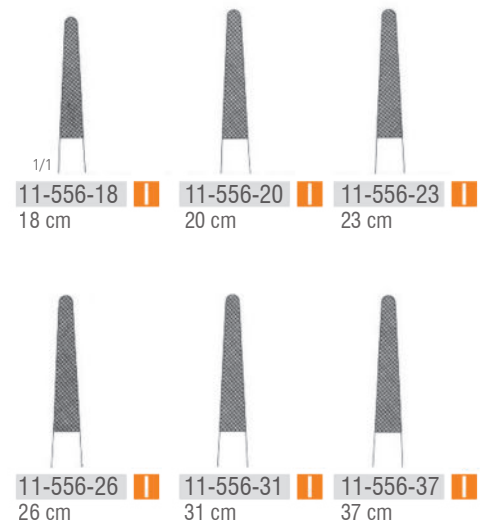

Mini profile

De Bakey
11-556-18 - 11-556-37