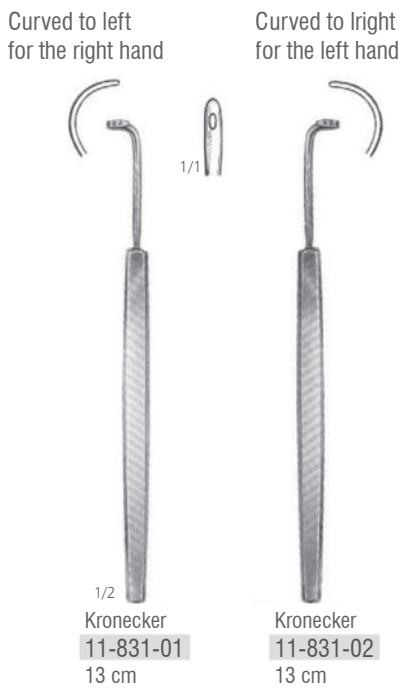

Curved to right  
 for the left hand

1/2  
 Hurd  
 11-808-02  
 21 cm

Curved to left  
for the right hand

Curved to right  
for the left hand

Curved to left  
for the right hand

Curved to right  
for the left hand

Rotter  
11-810-01 - 11-812-02  
26 cm

Nager  
11-814-24  
24 cm

Falk  
11-816-01  
24 cm

Falk  
11-816-02  
24 cm

Claus - Eicken  
11-818-23  
23 cm

Suture - Naht - Sutura - Suture

11

Ligature Needles  
 Ligaturnadeln  
 Agujas de ligadura  
 Aiguilles à ligature

11-820-20  
 20 cm

Cooper  
 11-824-19  
 19 cm

Cooper  
 11-824-20  
 20 cm

Kocher  
 11-828-01 - 11-828-03  
 19 cm

11-828-01

11-828-02

11-828-03

Suture - Naht - Sutura - Suture

11

Ligature Needles  
 Ligaturnadeln  
 Agujas de ligadura  
 Aiguilles à ligature

Curved to left  
for the right hand

Curved to right  
for the left hand

1/2

Deschamps  
 11-851-01 - 11-851-02  
 27 cm

Blunt