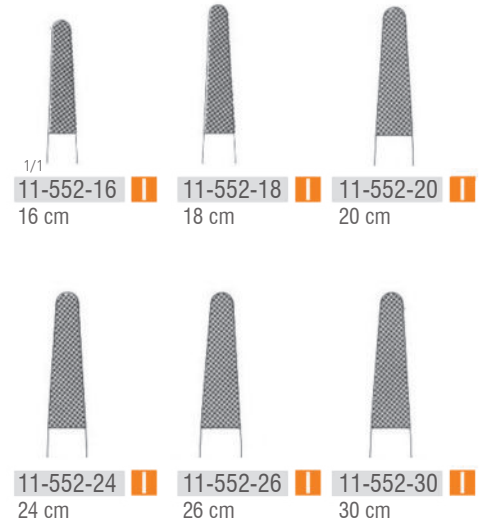

1/2  
 Castroviejo  
 11-532-13 II  
 13 cm

1/2  
 Jacobson  
 11-534-01 - 1-534-02  
 21 cm

1/2  
 Potts-Smith  
 11-536-22 II  
 22 cm

tc gold

Normal profile

Sarrot  
 11-550-18 - 11-550-26

Normal profile