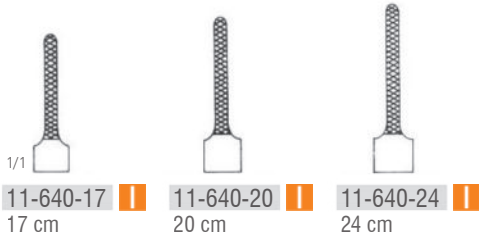

tc gold

Mini profile