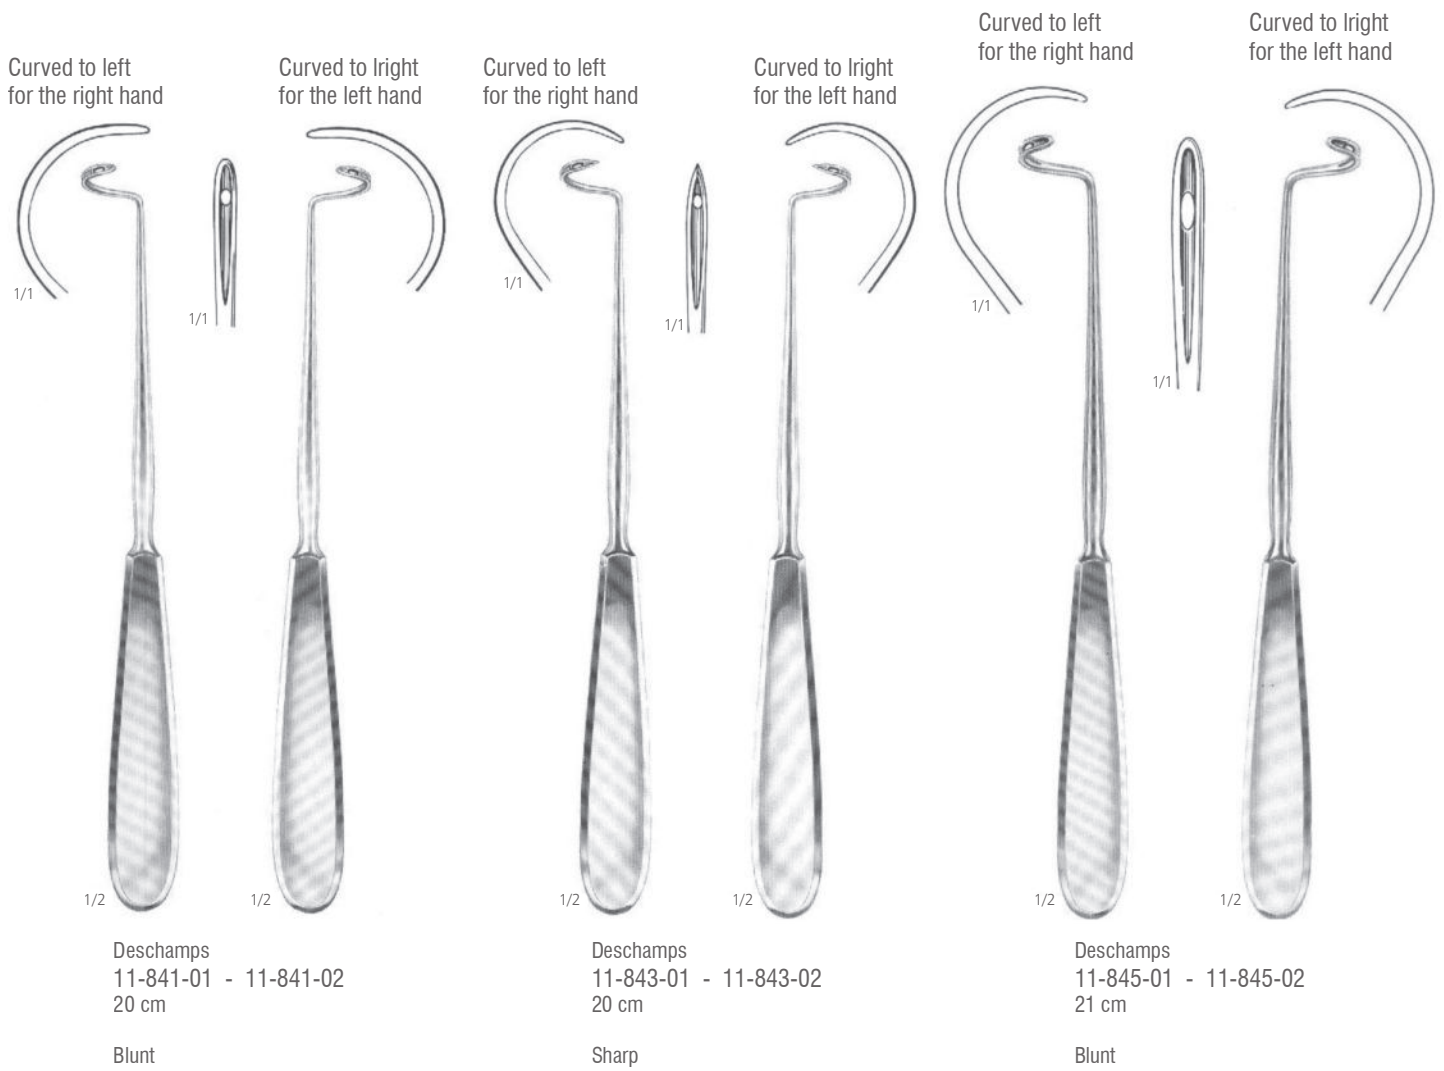

11-820-20  
 20 cm

Cooper  
 11-824-19  
 19 cm

Cooper  
 11-824-20  
 20 cm

Kocher  
 11-828-01 - 11-828-03  
 19 cm

11-828-01

11-828-02

11-828-03

Suture - Naht - Sutura - Suture

11

Ligature Needles  
 Ligaturnadeln  
 Agujas de ligadura  
 Aiguilles à ligature

Curved to left  
for the right hand

Curved to right  
for the left hand

1/2

Deschamps  
 11-851-01 - 11-851-02  
 27 cm

Blunt

Curved to left  
for the right hand

Curved to right  
for the left hand

1/2

Deschamps  
 11-853-01 - 11-853-02  
 27 cm

Sharp

Curved to left  
for the right hand

Curved to right  
for the left hand

1/1