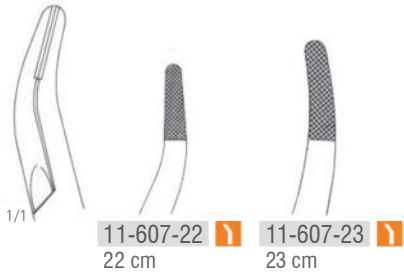

Wertheim  
 11-597-20 - 11-597-30

11-597-20 II  
 20 cm

11-597-24 II  
 24 cm

11-597-30 II  
 30 cm

Normal profile

tc gold

Stratte  
 11-607-22 - 11-607-23

Normal profile

Olsen - Hegar  
 11-610-14 - 11-610-18

Normal profile

Foster - Gillies  
 11-615-11 11 cm

Gillies - Mini  
 11-615-15 15 cm

Gillies  
 11-615-16 16 cm

tc gold

Mathieu  
 11-630-14 - 11-630-24

Normal profile