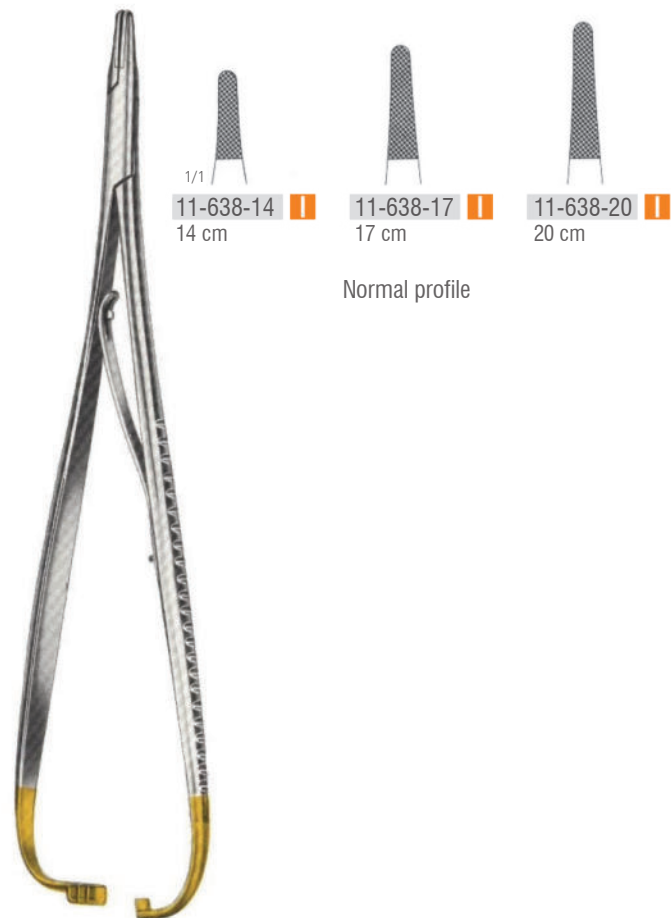

Mathieu  
 11-632-17 - 11-632-23

Normal profile

Mathieu - Delicate  
 11-634-14 - 11-634-20

Normal profile

Metzenbaum  
 11-637-17 - 11-637-19

Normal profile

Normal profile

Mathieu - Kocher  
11-638-14 - 11-638-20

tc gold

Mini profile

Micro profile

Mathieu - Ryder  
 11-640-17 - 11-640-24

Mathieu - Ryder Vascular  
 11-642-17 - 11-642-24

1/2  
Hosel  
11-650-25 II  
25 cm

1/2  
Toennis  
11-652-18 II  
18 cm

1/2  
Lichtenberg  
11-654-20 II  
20 cm