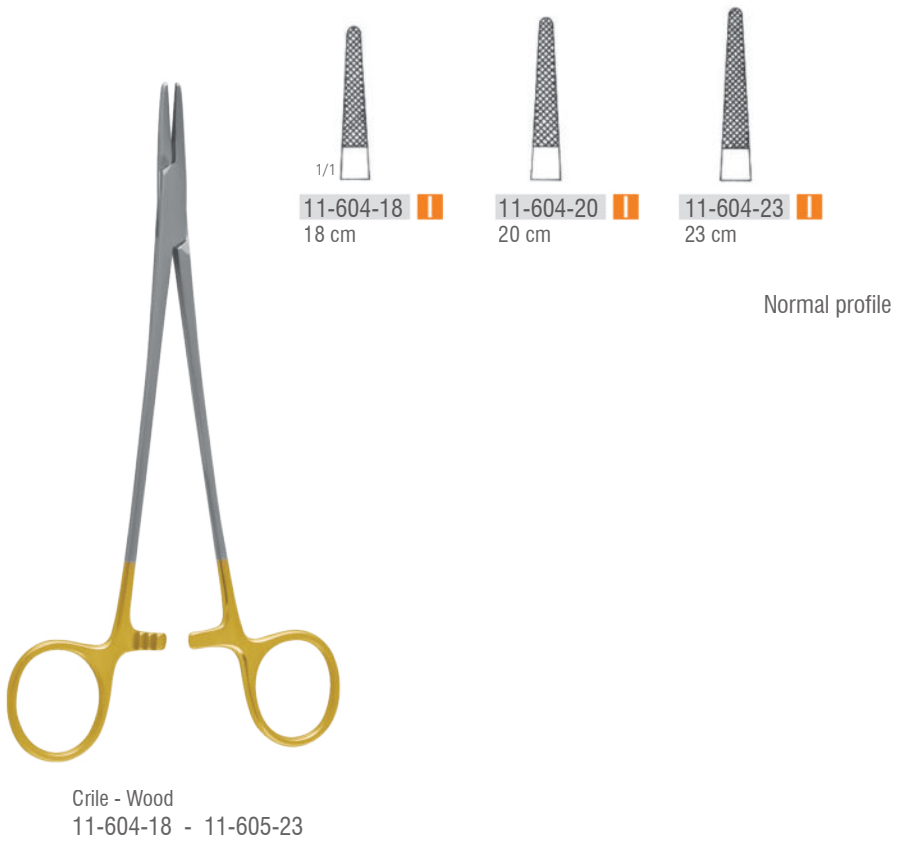

Wertheim  
 11-597-20 - 11-597-30

11-597-20 II  
 20 cm

11-597-24 II  
 24 cm

11-597-30 II  
 30 cm

Normal profile

tc gold

Stratte  
 11-607-22 - 11-607-23

Normal profile

Olsen - Hegar  
 11-610-14 - 11-610-18

Normal profile

Foster - Gillies  
 11-615-11 11 cm

Gillies - Mini  
 11-615-15 15 cm

Gillies  
 11-615-16 16 cm

tc gold

Mathieu  
 11-630-14 - 11-630-24

Normal profile