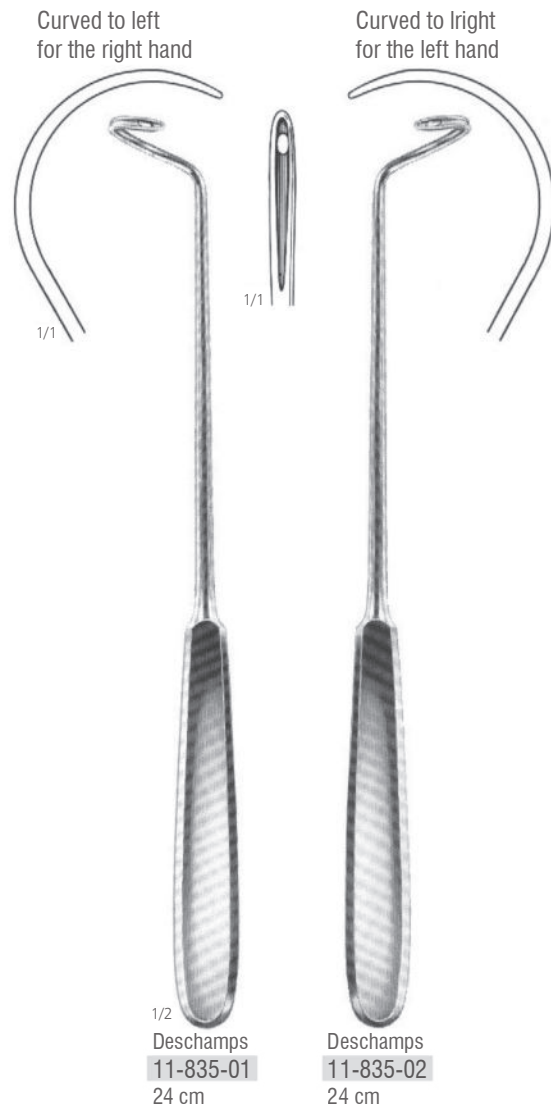

Curved to right  
 for the left hand

1/2  
 Hurd  
 11-808-02  
 21 cm

Curved to left  
for the right hand

Curved to right  
for the left hand

Curved to left  
for the right hand

Curved to right  
for the left hand

11-820-20  
 20 cm

Cooper  
 11-824-19  
 19 cm

Cooper  
 11-824-20  
 20 cm

Kocher  
 11-828-01 - 11-828-03  
 19 cm

11-828-01

11-828-02

11-828-03

Suture - Naht - Sutura - Suture

11

Ligature Needles  
 Ligaturnadeln  
 Agujas de ligadura  
 Aiguilles à ligature

Curved to left  
for the right hand

Curved to right  
for the left hand

1/2

Deschamps  
 11-851-01 - 11-851-02  
 27 cm

Blunt

Curved to left  
for the right hand

Curved to right  
for the left hand

1/2

Deschamps  
 11-853-01 - 11-853-02  
 27 cm

Sharp

Curved to left  
for the right hand

Curved to right  
for the left hand

1/1