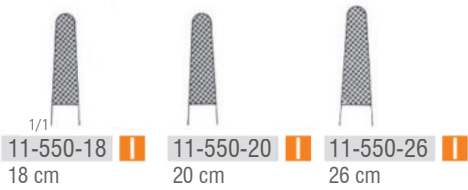

1/2  
 Castroviejo  
 11-532-13 II  
 13 cm

1/2  
 Jacobson  
 11-534-01 - 1-534-02  
 21 cm

1/2  
 Potts-Smith  
 11-536-22 II  
 22 cm

tc gold

Normal profile

Sarrot  
 11-550-18 - 11-550-26

Normal profile