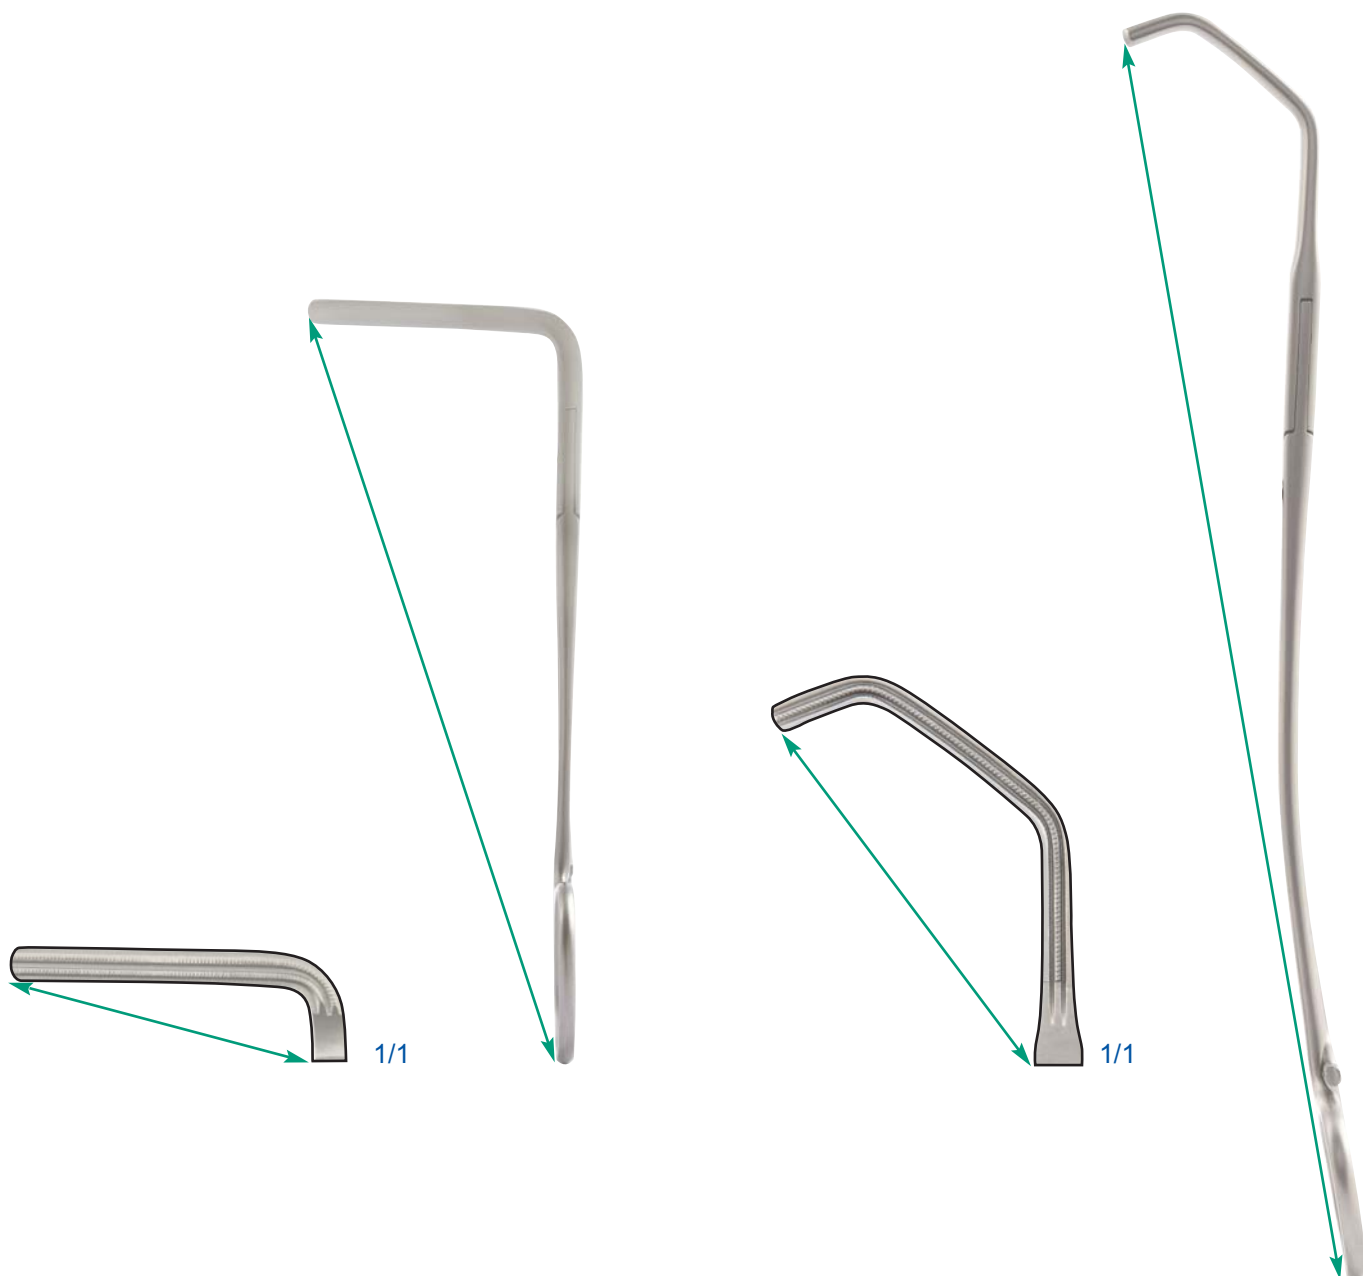

Empire's Measuring Guide for instruments

Please use the measuring guide below in order to assist you when making your selection.

Measuring the overall length, measure from the tip of the jaw to the bow as illustrated.

Measuring Jaw length, measure from the tip of the jaw to the bottom of the plain section as illustrated.

All measurements in this catalogue are in millimetres (mm), centimeters (cm), inches (").

Empire

EMPIRE MEDICAL UK LTD

“By Your Side”