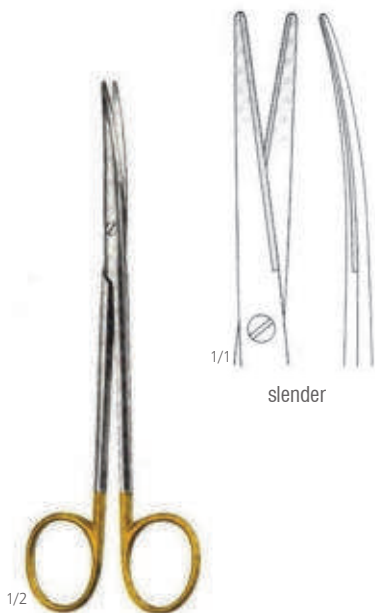

tc gold

05-942-18 
 05-943-18 

05-942-20 
 05-943-20 

05-942-23 
 05-943-23 

Metzenbaum - Fine

straight curved

05-942-18	18 cm	05-943-18
05-942-20	20 cm	05-943-20
05-942-23	23 cm	05-943-23
05-942-25	25 cm	05-943-25
05-942-28	28 cm	05-943-28

05-942-25 
 05-943-25 

05-942-28 
 05-943-28 

tc gold

Metzenbaum - Lahey
05-947-14 
14 cm

Toennis - Adson
05-947-17 
17 cm

Metzenbaum
05-947-20 - 05-947-23

05-947-20 
20 cm

05-947-23 
23 cm

slender

Metzenbaum - Fine
 05-949-18 - 05-949-23
 S-Shaped

1/1
 05-949-18  
 18 cm

05-949-20  
 20 cm

05-949-23  
 23 cm

tc gold

Goldman-Fox
05-950-13 
13 cm

Goldman-Fox
05-951-13 
13 cm