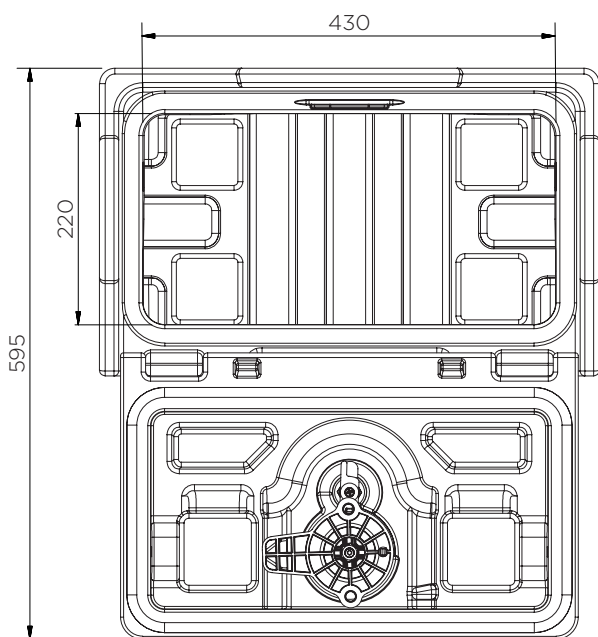

Toolbox (520 mm)

Technical Data

	H x W x D (mm)	Weight (kg)	Max. load (kg)	Capacity (l)	Fixing kit
JBZ520	320 x 520 x 360	5.5	50	42	-

Toolbox (520 mm)

Technical Data

Toolbox (520 mm)

Technical Data

JBZ520

Pieces per pallet	32
20' container	256
40' high cube container	576
13.6 m trailer	704

The information is to our best knowledge true and accurate but all recommendations or suggestions are made without guarantee.