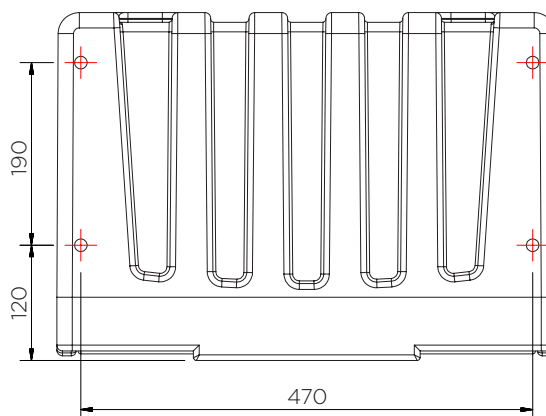

Toolbox (520 mm)

Technical Data

	H x W x D (mm)	Weight (kg)	Max. load (kg)	Capacity (l)	Fixing kit
JBZ520	320 x 520 x 360	5.5	50	42	-

Toolbox (520 mm)

Technical Data

Toolbox (520 mm)

Technical Data

JBZ520

Pieces per pallet	32
20' container	256
40' high cube container	576
13.6 m trailer	704

The information is to our best knowledge true and accurate but all recommendations or suggestions are made without guarantee.