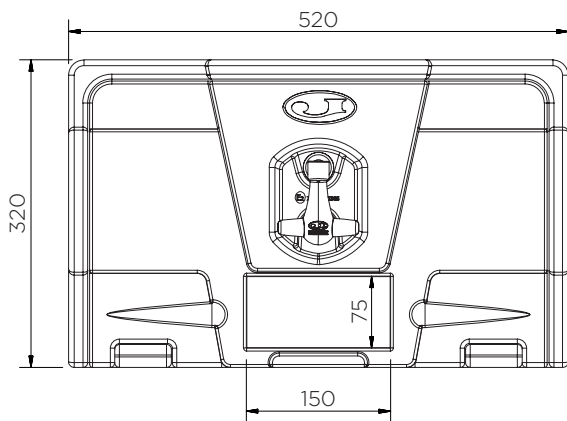

Toolbox (520 mm)

Technical Data

	H x W x D (mm)	Weight (kg)	Max. load (kg)	Capacity (l)	Fixing kit
JBZ520	320 x 520 x 360	5.5	50	42	-

Toolbox (520 mm)

Technical Data

Toolbox (520 mm)

Technical Data

JBZ520

Pieces per pallet	32
20' container	256
40' high cube container	576
13.6 m trailer	704

The information is to our best knowledge true and accurate but all recommendations or suggestions are made without guarantee.