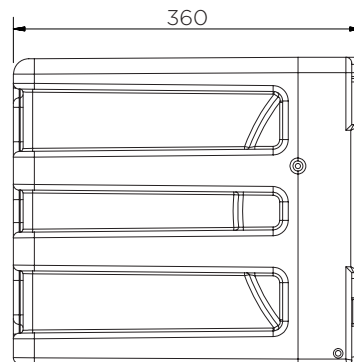

Toolbox (520 mm)

Technical Data

	H x W x D (mm)	Weight (kg)	Max. load (kg)	Capacity (l)	Fixing kit
JBZ520	320 x 520 x 360	5.5	50	42	-

Toolbox (520 mm)

Technical Data

Toolbox (520 mm)

Technical Data

JBZ520

Pieces per pallet	32
20' container	256
40' high cube container	576
13.6 m trailer	704

The information is to our best knowledge true and accurate but all recommendations or suggestions are made without guarantee.