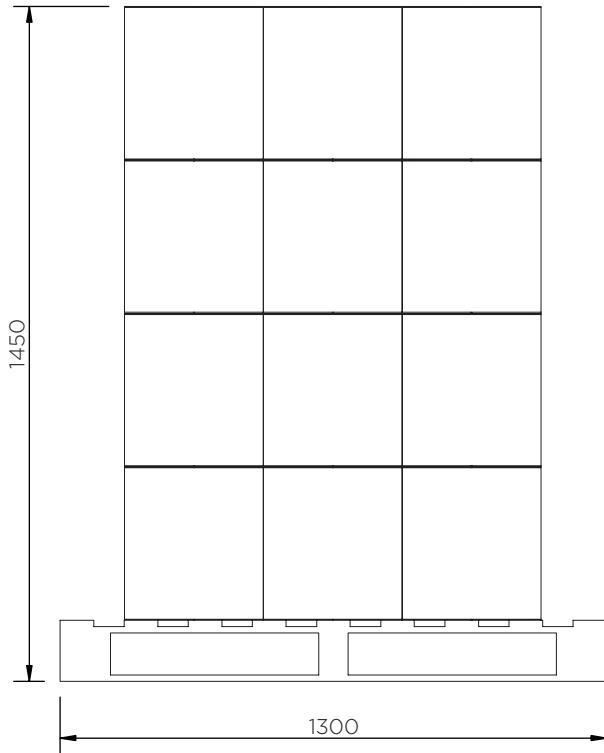

Toolbox (520 mm)

Technical Data

	H x W x D (mm)	Weight (kg)	Max. load (kg)	Capacity (l)	Fixing kit
JBZ520	320 x 520 x 360	5.5	50	42	-

Toolbox (520 mm)

Technical Data

Toolbox (520 mm)

Technical Data

JBZ520