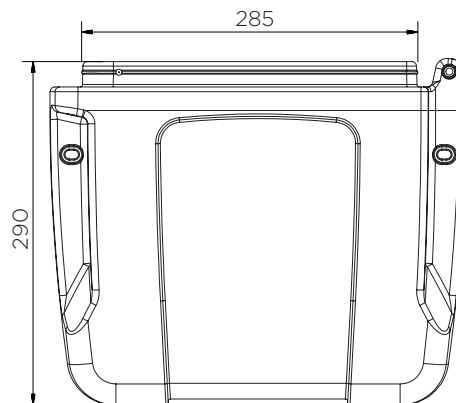

Square Document Holder

Technical Data

	Colour options	H x W x D (mm)	Weight (kg)	Document size
1006	●	335 x 355 x 100	1	A4 / US letter
1006-CORE	●			

Square Document Holder

Technical Data

Square Document Holder

Technical Data

1006

Pieces per box	5
Pieces per pallet	135
20' container	810
40' high cube container	2160
13.6 m trailer	2430

The information is to our best knowledge true and accurate but all recommendations or suggestions are made without guarantee.