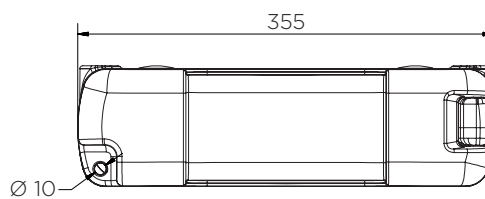

Square Document Holder

Technical Data

	Colour options	H x W x D (mm)	Weight (kg)	Document size
1006	●	335 x 355 x 100	1	A4 / US letter
1006-CORE	●			

Square Document Holder

Technical Data

Square Document Holder

Technical Data

1006

Pieces per box	5
Pieces per pallet	135
20' container	810
40' high cube container	2160
13.6 m trailer	2430

The information is to our best knowledge true and accurate but all recommendations or suggestions are made without guarantee.