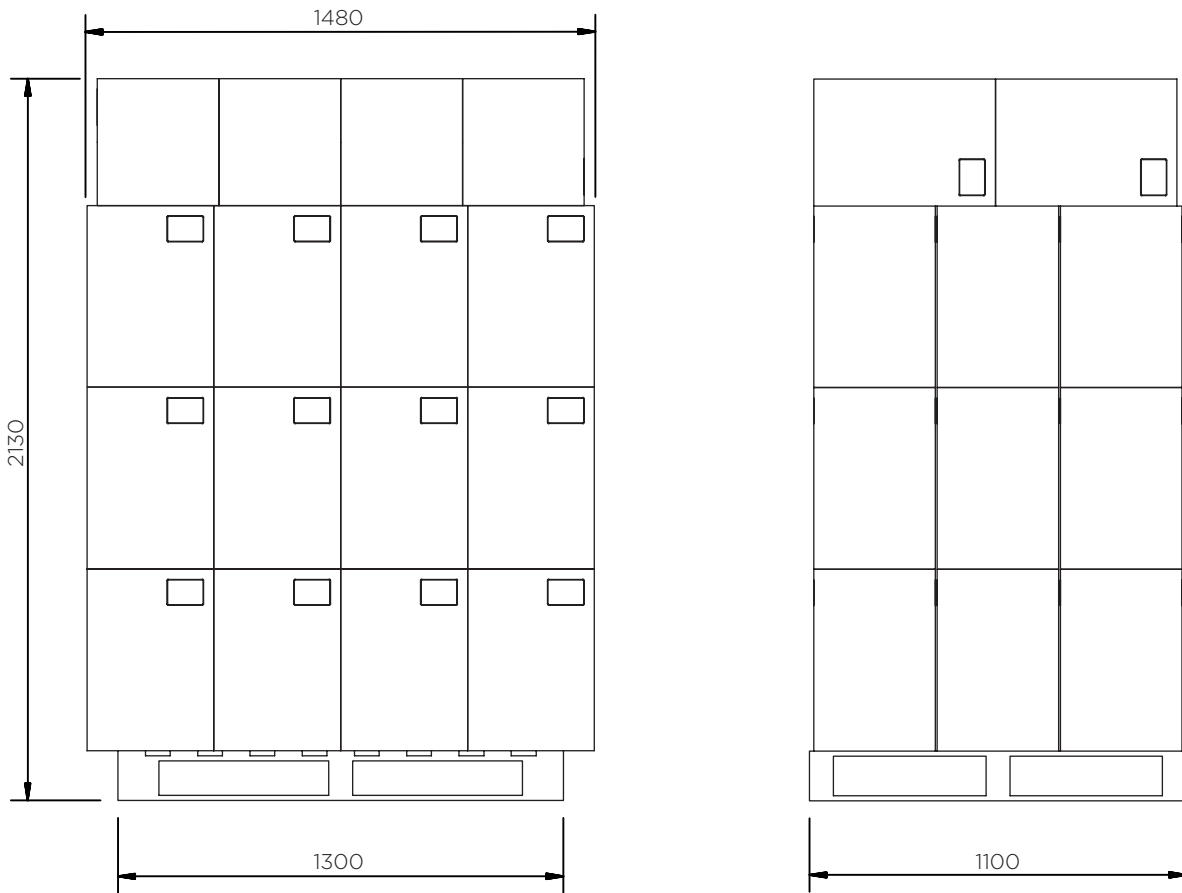

Square Document Holder

Technical Data

	Colour options	H x W x D (mm)	Weight (kg)	Document size
1006	●	335 x 355 x 100	1	A4 / US letter
1006-CORE	●			

Square Document Holder

Technical Data

Square Document Holder

Technical Data

1006

Pieces per box	5
Pieces per pallet	135
20' container	810
40' high cube container	2160
13.6 m trailer	2430

The information is to our best knowledge true and accurate but all recommendations or suggestions are made without guarantee.