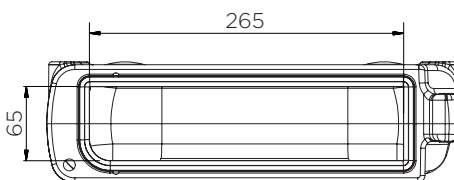

Square Document Holder

Technical Data

	Colour options	H x W x D (mm)	Weight (kg)	Document size
1006	●	335 x 355 x 100	1	A4 / US letter
1006-CORE	●			

Square Document Holder

Technical Data

Square Document Holder

Technical Data

1006

Pieces per box	5
Pieces per pallet	135
20' container	810
40' high cube container	2160
13.6 m trailer	2430

The information is to our best knowledge true and accurate but all recommendations or suggestions are made without guarantee.