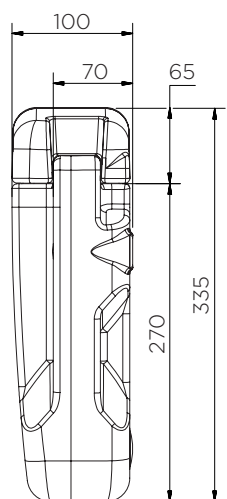

Square Document Holder

Technical Data

	Colour options	H x W x D (mm)	Weight (kg)	Document size
1006	●	335 x 355 x 100	1	A4 / US letter
1006-CORE	●			

Square Document Holder

Technical Data

Square Document Holder

Technical Data

1006

Pieces per box	5
Pieces per pallet	135
20' container	810
40' high cube container	2160
13.6 m trailer	2430

The information is to our best knowledge true and accurate but all recommendations or suggestions are made without guarantee.