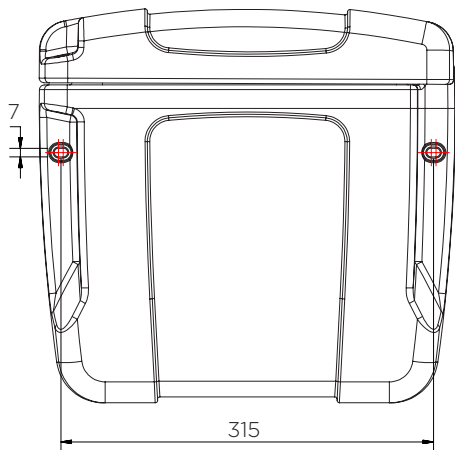

Square Document Holder

Technical Data

	Colour options	H x W x D (mm)	Weight (kg)	Document size
1006	●	335 x 355 x 100	1	A4 / US letter
1006-CORE	●			

Square Document Holder

Technical Data

Square Document Holder

Technical Data

1006

Pieces per box	5
Pieces per pallet	135
20' container	810
40' high cube container	2160
13.6 m trailer	2430

The information is to our best knowledge true and accurate but all recommendations or suggestions are made without guarantee.