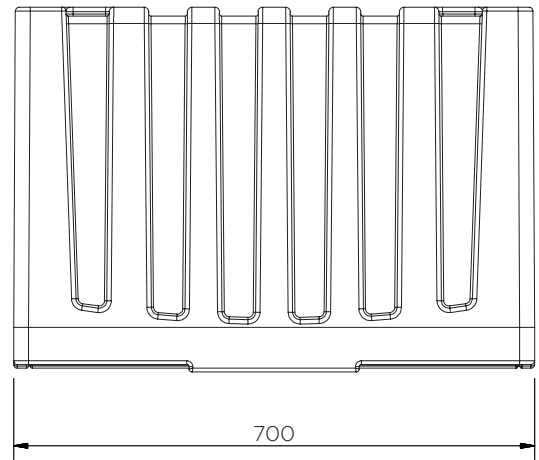

Toolbox (700 mm)

Technical Data

| | H x W x D (mm) | Weight (kg) | Max. load (kg) | Capacity (l) | Fixing kit |
|---------------|-------------------|----------------|-------------------|-----------------|------------|
| JBZ700 | 480 x 700 x 490 | 8 | 75 | 132 | TBK700 |

Toolbox (700 mm)

Technical Data

Toolbox (700 mm)

Technical Data

JBZ700

| | |
|-------------------------|-----|
| Pieces per pallet | 14 |
| 20' container | 112 |
| 40' high cube container | 252 |
| 13.6 m trailer | 280 |