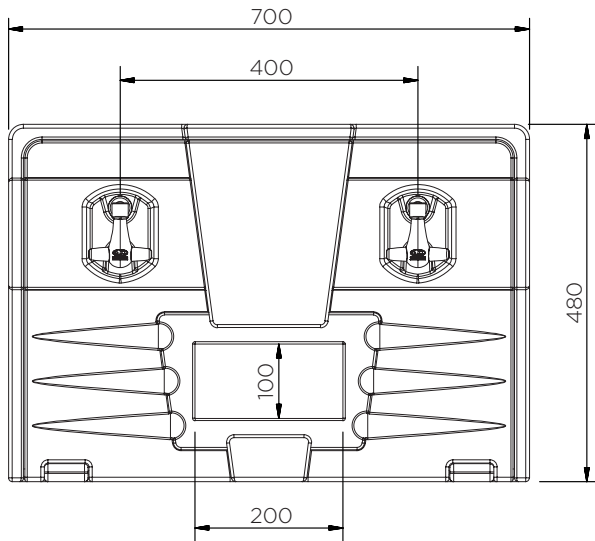

Toolbox (700 mm)

Technical Data

| | H x W x D (mm) | Weight (kg) | Max. load (kg) | Capacity (l) | Fixing kit |
|---------------|-------------------|----------------|-------------------|-----------------|------------|
| JBZ700 | 480 x 700 x 490 | 8 | 75 | 132 | TBK700 |

Toolbox (700 mm)

Technical Data

Toolbox (700 mm)

Technical Data

JBZ700

| | |
|-------------------------|-----|
| Pieces per pallet | 14 |
| 20' container | 112 |
| 40' high cube container | 252 |
| 13.6 m trailer | 280 |