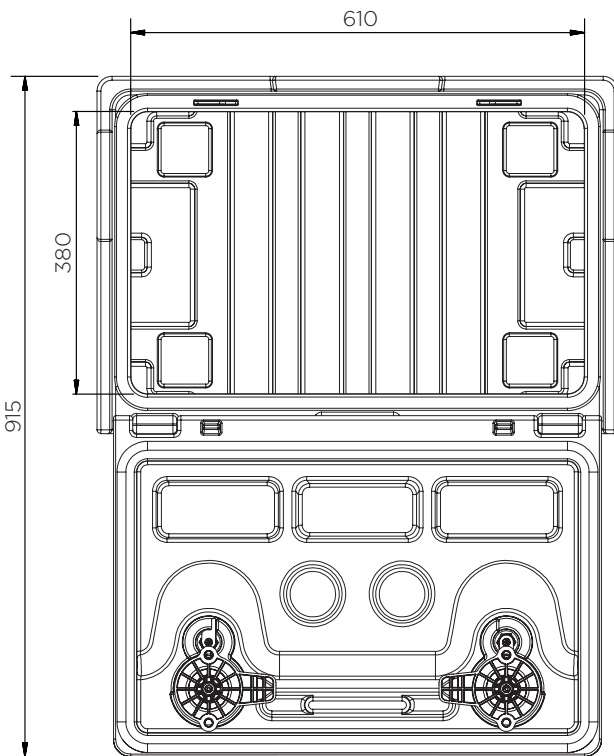

Toolbox (700 mm)

Technical Data

| | H x W x D (mm) | Weight (kg) | Max. load (kg) | Capacity (l) | Fixing kit |
|---------------|-------------------|----------------|-------------------|-----------------|------------|
| JBZ700 | 480 x 700 x 490 | 8 | 75 | 132 | TBK700 |

Toolbox (700 mm)

Technical Data

Toolbox (700 mm)

Technical Data

JBZ700

| | |
|-------------------------|-----|
| Pieces per pallet | 14 |
| 20' container | 112 |
| 40' high cube container | 252 |
| 13.6 m trailer | 280 |