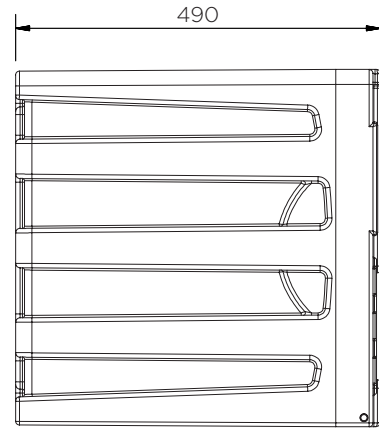

Toolbox (700 mm)

Technical Data

| | H x W x D (mm) | Weight (kg) | Max. load (kg) | Capacity (l) | Fixing kit |
|---------------|-------------------|----------------|-------------------|-----------------|------------|
| JBZ700 | 480 x 700 x 490 | 8 | 75 | 132 | TBK700 |

Toolbox (700 mm)

Technical Data

Toolbox (700 mm)

Technical Data

JBZ700

| | |
|-------------------------|-----|
| Pieces per pallet | 14 |
| 20' container | 112 |
| 40' high cube container | 252 |
| 13.6 m trailer | 280 |