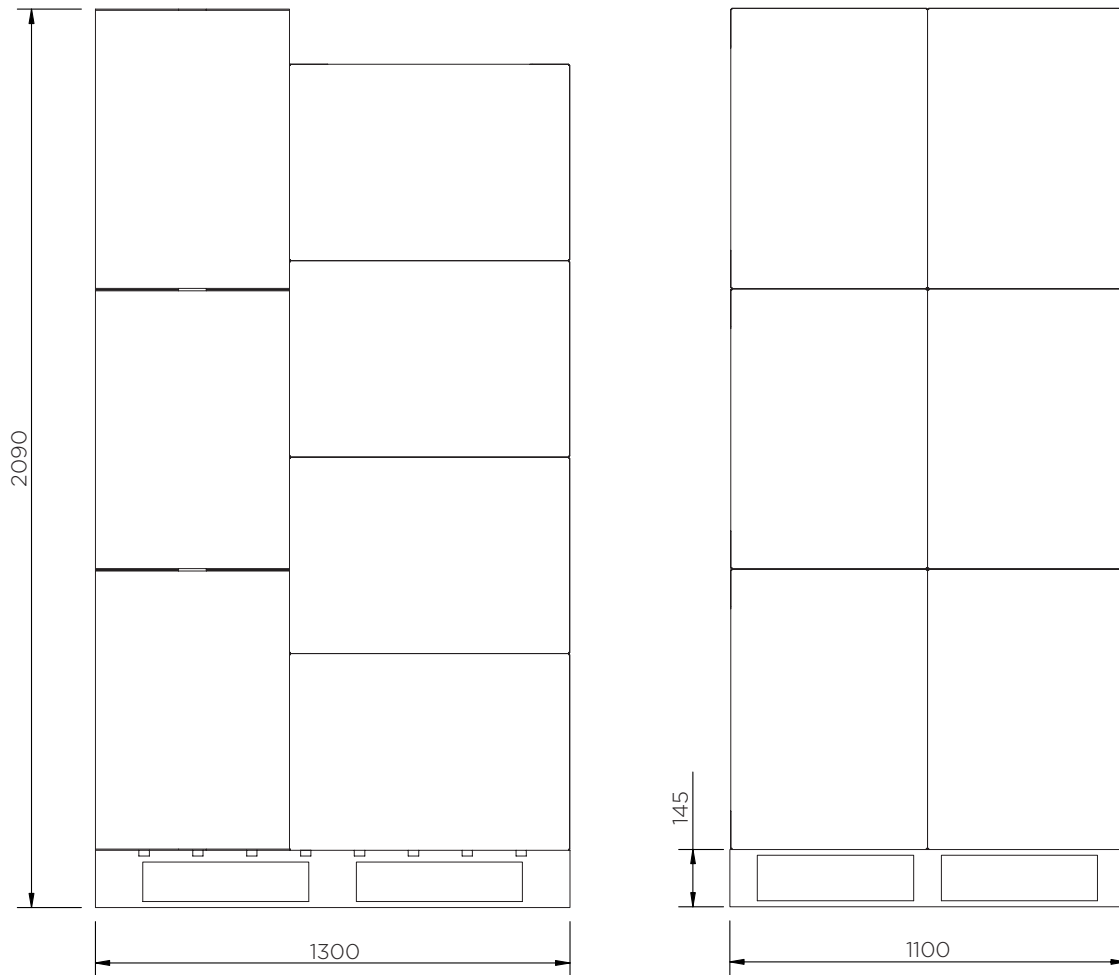

Toolbox (700 mm)

Technical Data

| | H x W x D (mm) | Weight (kg) | Max. load (kg) | Capacity (l) | Fixing kit |
|---------------|-------------------|----------------|-------------------|-----------------|------------|
| JBZ700 | 480 x 700 x 490 | 8 | 75 | 132 | TBK700 |

Toolbox (700 mm)

Technical Data

Toolbox (700 mm)

Technical Data

JBZ700

| | |
|-------------------------|-----|
| Pieces per pallet | 14 |
| 20' container | 112 |
| 40' high cube container | 252 |
| 13.6 m trailer | 280 |