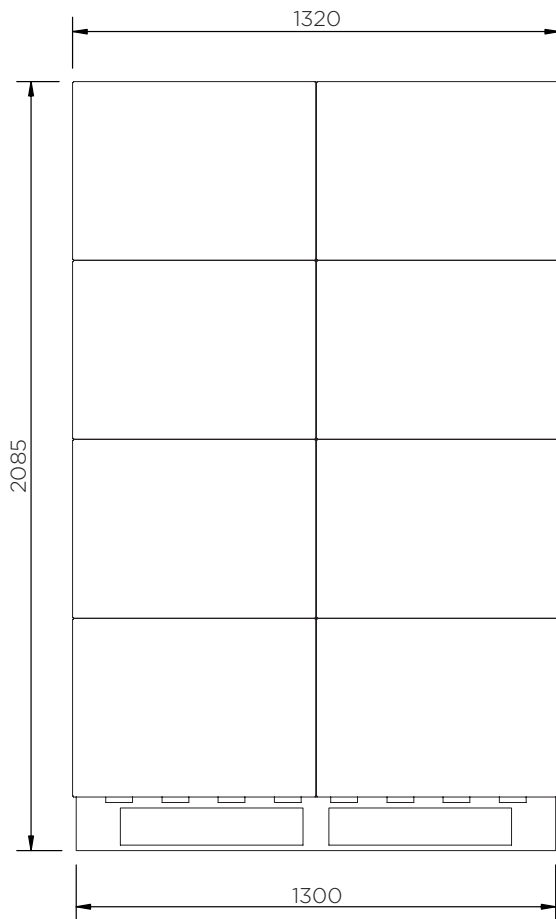

# Toolbox (650 mm)

Technical Data

	H x W x D (mm)	Weight (kg)	Max. load (kg)	Capacity (l)	Fixing kit
<b>JBZ650</b>	460 x 650 x 480	7.5	75	106	TBK650

# Toolbox (650 mm)

Technical Data