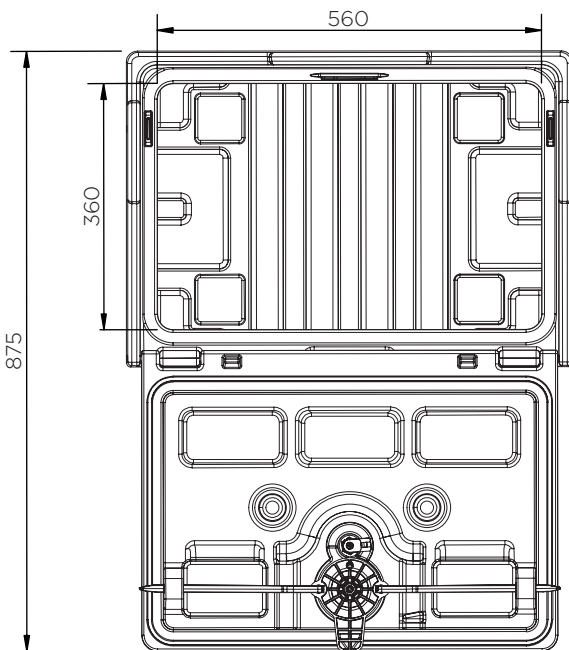

# Toolbox (650 mm)

Technical Data

	H x W x D (mm)	Weight (kg)	Max. load (kg)	Capacity (l)	Fixing kit
<b>JBZ650</b>	460 x 650 x 480	7.5	75	106	TBK650

# Toolbox (650 mm)

Technical Data