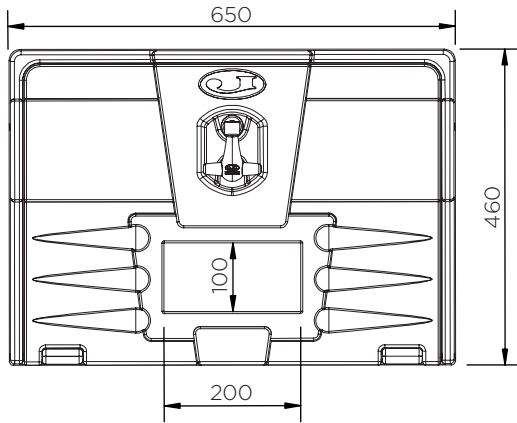

# Toolbox (650 mm)

Technical Data

	H x W x D (mm)	Weight (kg)	Max. load (kg)	Capacity (l)	Fixing kit
<b>JBZ650</b>	460 x 650 x 480	7.5	75	106	TBK650

# Toolbox (650 mm)

Technical Data