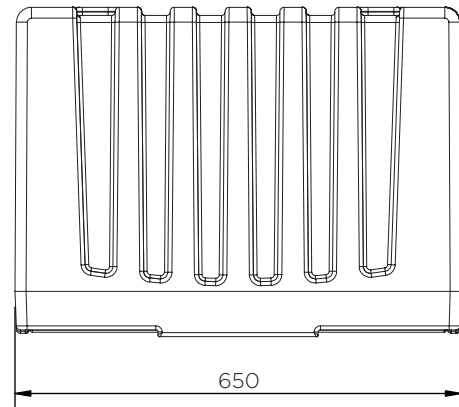

# Toolbox (650 mm)

Technical Data

	H x W x D (mm)	Weight (kg)	Max. load (kg)	Capacity (l)	Fixing kit
<b>JBZ650</b>	460 x 650 x 480	7.5	75	106	TBK650

# Toolbox (650 mm)

Technical Data