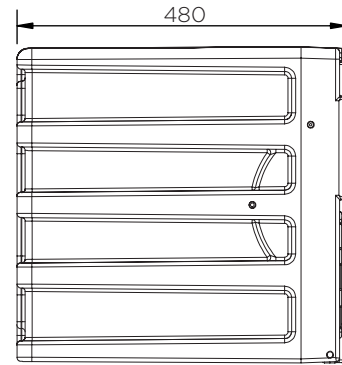

# Toolbox (650 mm)

Technical Data

	H x W x D (mm)	Weight (kg)	Max. load (kg)	Capacity (l)	Fixing kit
<b>JBZ650</b>	460 x 650 x 480	7.5	75	106	TBK650

# Toolbox (650 mm)

Technical Data