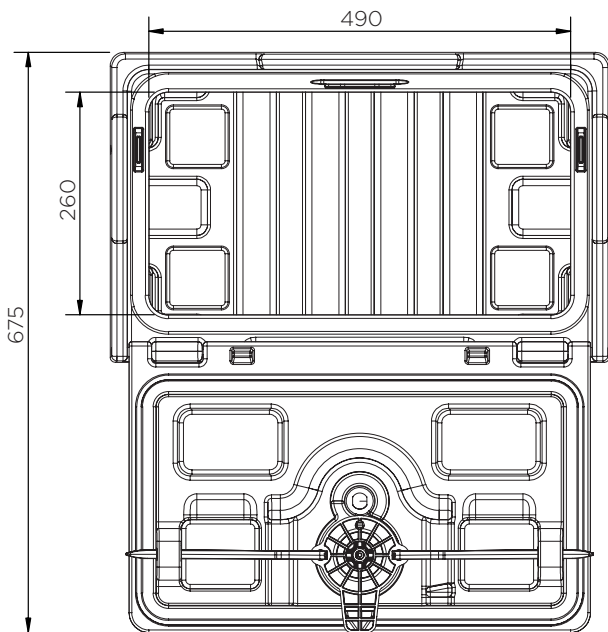

# Toolbox (580 mm)

Technical Data

	H x W x D (mm)	Weight (kg)	Max. load (kg)	Capacity (l)	Fixing kit
JBZ580	360 x 580 x 450	5.5	50	64	-

# Toolbox (580 mm)

Technical Data