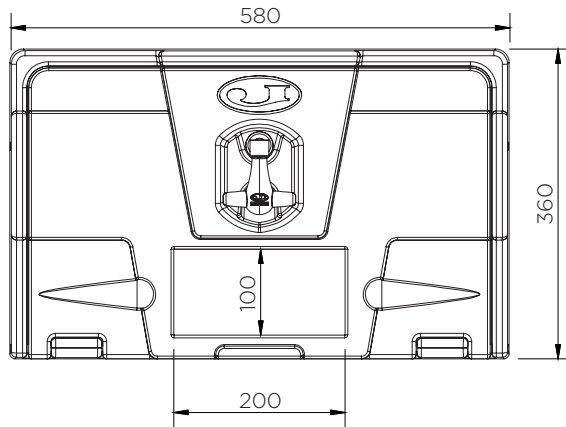

# Toolbox (580 mm)

Technical Data

	H x W x D (mm)	Weight (kg)	Max. load (kg)	Capacity (l)	Fixing kit
JBZ580	360 x 580 x 450	5.5	50	64	-

# Toolbox (580 mm)

Technical Data