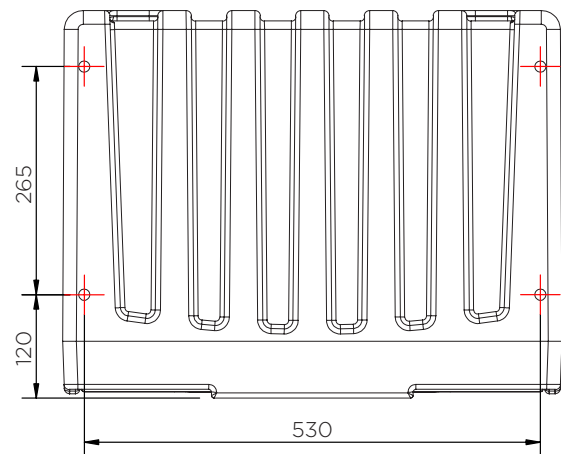

# Toolbox (580 mm)

Technical Data

	H x W x D (mm)	Weight (kg)	Max. load (kg)	Capacity (l)	Fixing kit
JBZ580	360 x 580 x 450	5.5	50	64	-

# Toolbox (580 mm)

Technical Data

## JBZ580

Pieces per pallet	24
20' container	192
40' high cube container	432
13.6 m trailer	528

The information is to our best knowledge true and accurate but all recommendations or suggestions are made without guarantee.