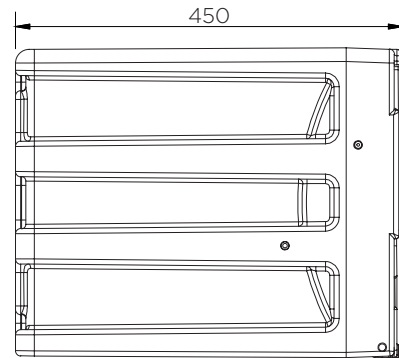

# Toolbox (580 mm)

Technical Data

	H x W x D (mm)	Weight (kg)	Max. load (kg)	Capacity (l)	Fixing kit
JBZ580	360 x 580 x 450	5.5	50	64	-

# Toolbox (580 mm)

Technical Data