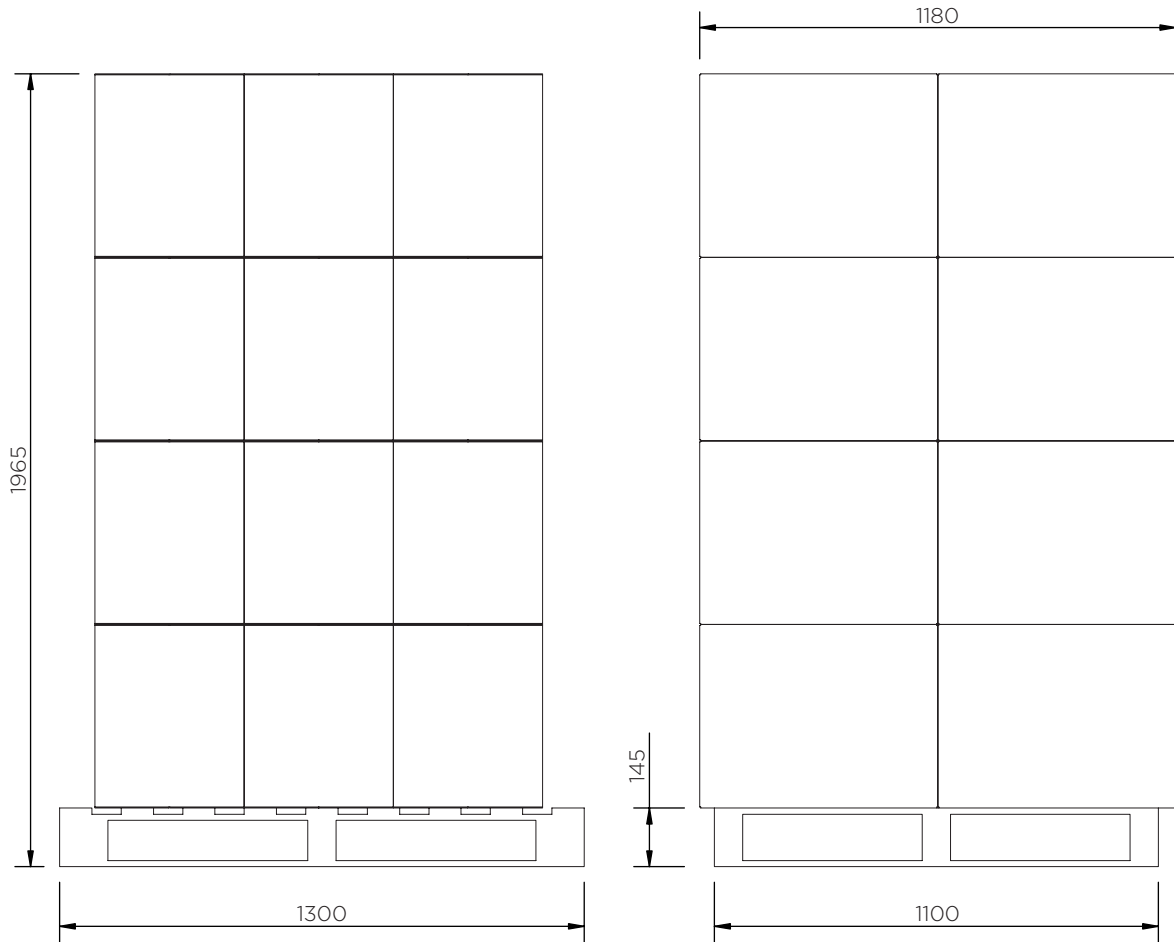

# Toolbox (580 mm)

Technical Data

	H x W x D (mm)	Weight (kg)	Max. load (kg)	Capacity (l)	Fixing kit
JBZ580	360 x 580 x 450	5.5	50	64	-

# Toolbox (580 mm)

Technical Data