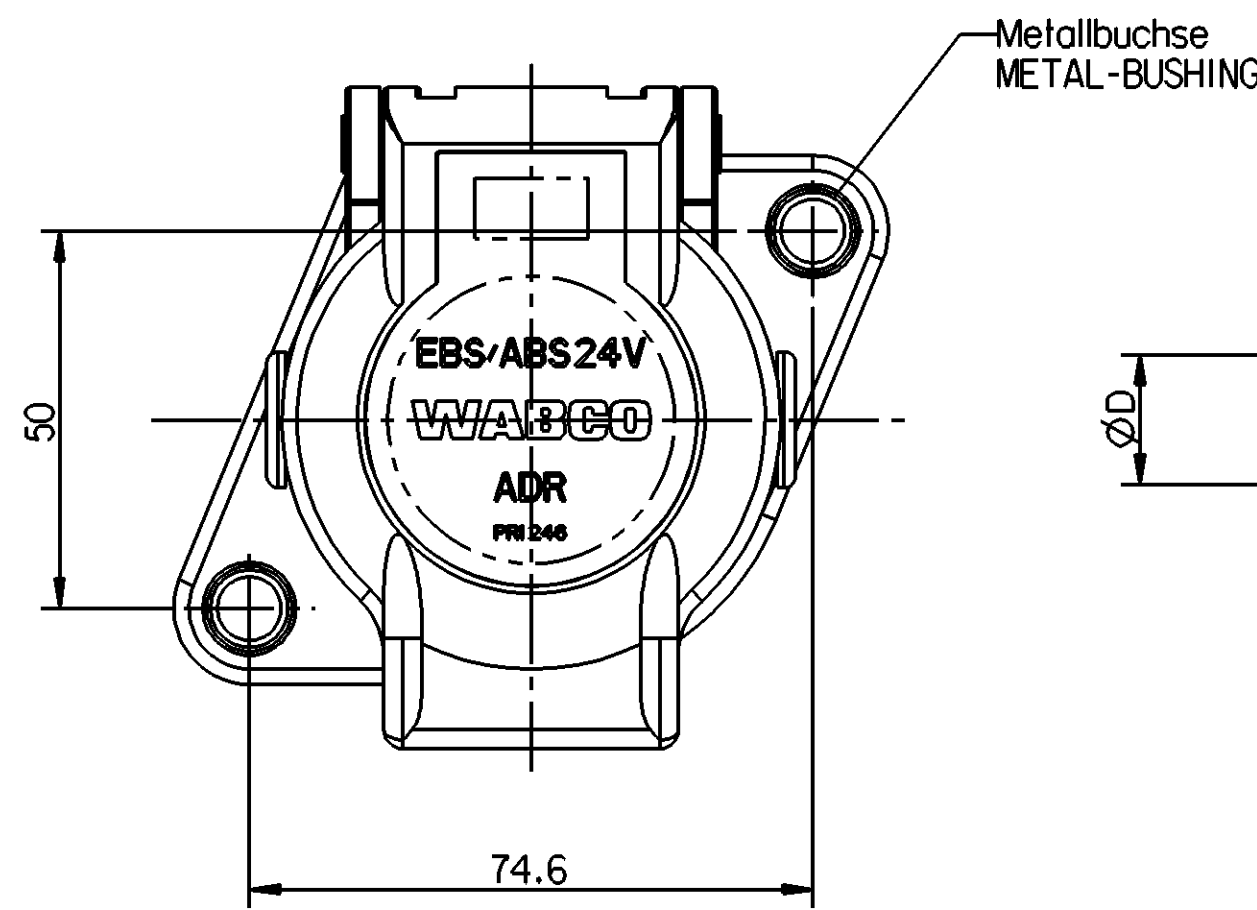

nach Wabco-22.4-JED-369
ACC. TO WABCO-22.4-JED-369

WABCO KW/JJ
446 008 433 2 PRI 246
ISO 7638-1
Made in Germany

Kennzeichnungsetikett / LABEL
M2:1

Bemerkungen / NOTES:

Entspricht: ISO 7638-1
CORRESPONDS TO:
Spannung: 24V
VOLTAGE:
Typ: EBS, 7-polig
TYPE: EBS, 7-PIN
Für Kabel: D=Ø9...Ø17
FOR CABLE:

Metallbuchse
METAL-BUSHING

A-A

General Specifications: JED-334-0		Copyright WABCO®		WABCO	
Further Technical Data:		Date	Signature	7-PIN ABS/EBS SOCKET	
Doc. Code:	Sheet: To	2012-04-12	Wieczorek	7-PIN ABS/EBS STECKDOSE	
General Tolerances JED-261		Checked	Grüender	Material No. 446 008 433 2	
Range of Nominal Dimensions (± mm)		Expert	Kerl	Date of first issue: 2012-02-28	Doc.Code Language Sheet
Class 1)	≤ 50 > 50 > 180 > 400	/		005	DE 1/1
Fine	0.5 1.0 1.5 2.0	/		Replacement for	
Medium X	1.0 2.0 3.0 4.0	/		158214 B 6270	
Coarse	2.0 3.5 5.0 6.5	/		100mm	
Tapped Holes acc.		A 1 Pro/E			
1) Tolerances Class Applied Crossmarked					