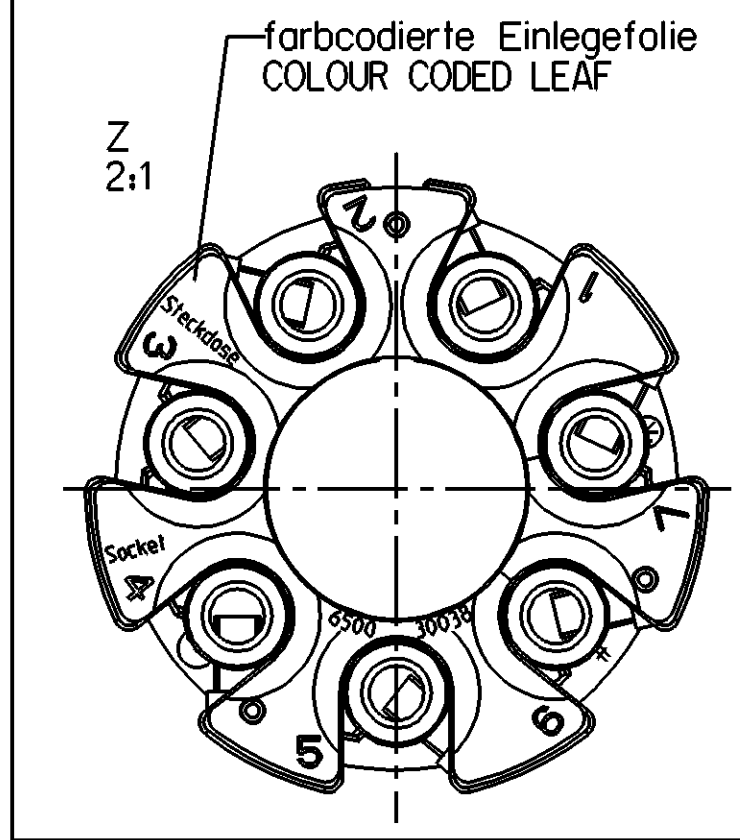

nach Wabco-22.4-JED-369
ACC. TO WABCO-22.4-JED-369

WABCO KW/JJ
446 008 433 2 PRI 246
ISO 7638-1
Made in Germany

Kennzeichnungsetikett / LABEL
M2:1

Bemerkungen / NOTES:

Entspricht: ISO 7638-1
CORRESPONDS TO:
Spannung: 24V
VOLTAGE:
Typ: EBS, 7-polig
TYPE: EBS, 7-PIN
Für Kabel: D=Ø9...Ø17
FOR CABLE:

Metallbuchse
METAL-BUSHING

A-A

General Specifications: JED-334-0		Copyright WABCO®		WABCO	
Further Technical Data:		Date	Signature	7-PIN ABS/EBS SOCKET	
Doc. Code:	Sheet: To	2012-04-12	Wieczorek	7-PIN ABS/EBS STECKDOSE	
General Tolerances JED-261		Checked	Grüender	Material No. 446 008 433 2	
Range of Nominal Dimensions (± mm)		Expert	Kerl	Date of first issue: 2012-02-28	Doc.Code Language Sheet
Class 1)	≤ 50 > 50 > 180 > 400	/		005	DE 1/1
Fine	0.5 1.0 1.5 2.0	/		Replacement for	
Medium X	1.0 2.0 3.0 4.0	/		158214 B 6270	
Coarse	2.0 3.5 5.0 6.5	/		100mm	
Tapped Holes acc.		A 1 Pro/E			
1) Tolerances Class Applied Crossmarked					