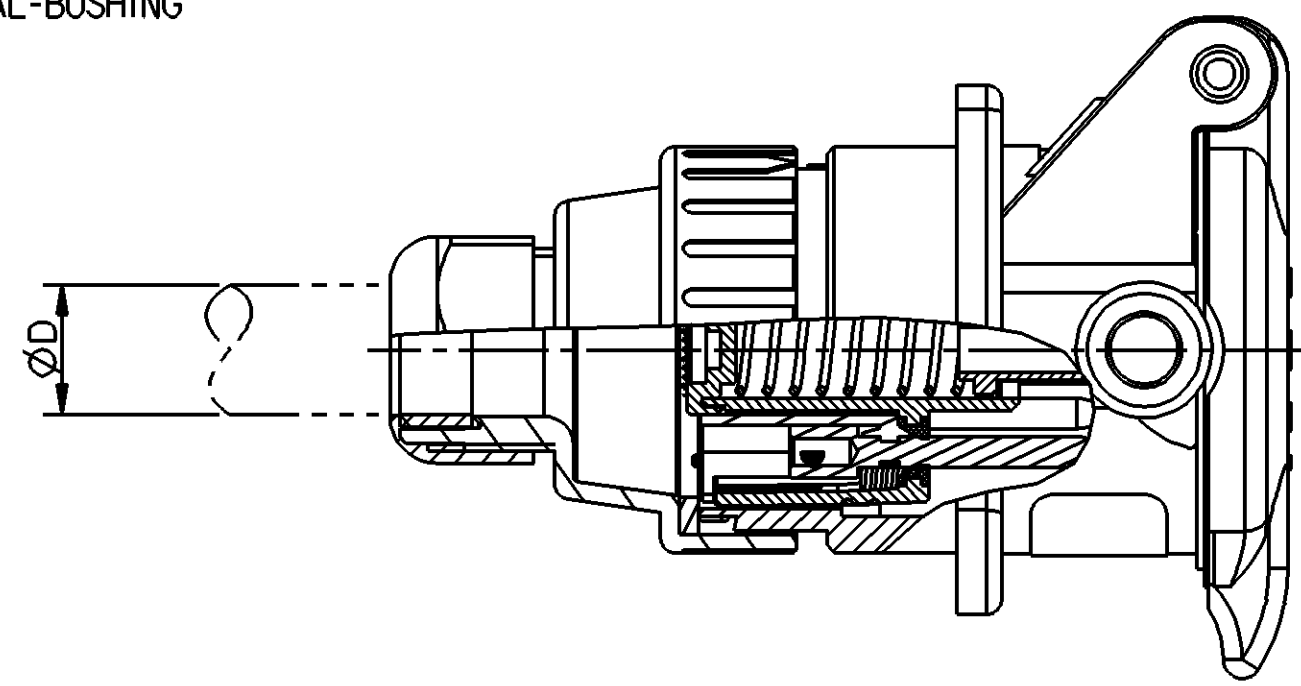

nach Wabco-22.4-JED-369
ACC. TO WABCO-22.4-JED-369

WABCO KW/JJ
446 008 433 2 PRI 246
ISO 7638-1
Made in Germany

Kennzeichnungsetikett / LABEL
M2:1

Bemerkungen / NOTES:

Entspricht: ISO 7638-1
CORRESPONDS TO:
Spannung: 24V
VOLTAGE:
Typ: EBS, 7-polig
TYPE: EBS, 7-PIN
Für Kabel: D=Ø9...Ø17
FOR CABLE:

Metallbuchse
METAL-BUSHING

A-A

General Specifications: JED-334-0		Copyright WABCO®		WABCO	
Further Technical Data:		Date	Signature	7-PIN ABS/EBS SOCKET	
Doc. Code:	Sheet: To	2012-04-12	Wieczorek	7-PIN ABS/EBS STECKDOSE	
General Tolerances JED-261		Checked	Grüender	Material No. 446 008 433 2	
Range of Nominal Dimensions (± mm)		Expert	Kerl	Date of first issue: 2012-02-28	Doc.Code Language Sheet
Class 1)	≤ 50 > 50 > 180 > 400	/		005	DE 1/1
Fine	0.5 1.0 1.5 2.0	/		Replacement for	
Medium X	1.0 2.0 3.0 4.0	/		158214 B 6270	
Coarse	2.0 3.5 5.0 6.5	/		100mm	
Tapped Holes acc.		A 1 Pro/E			
1) Tolerances Class Applied Crossmarked					