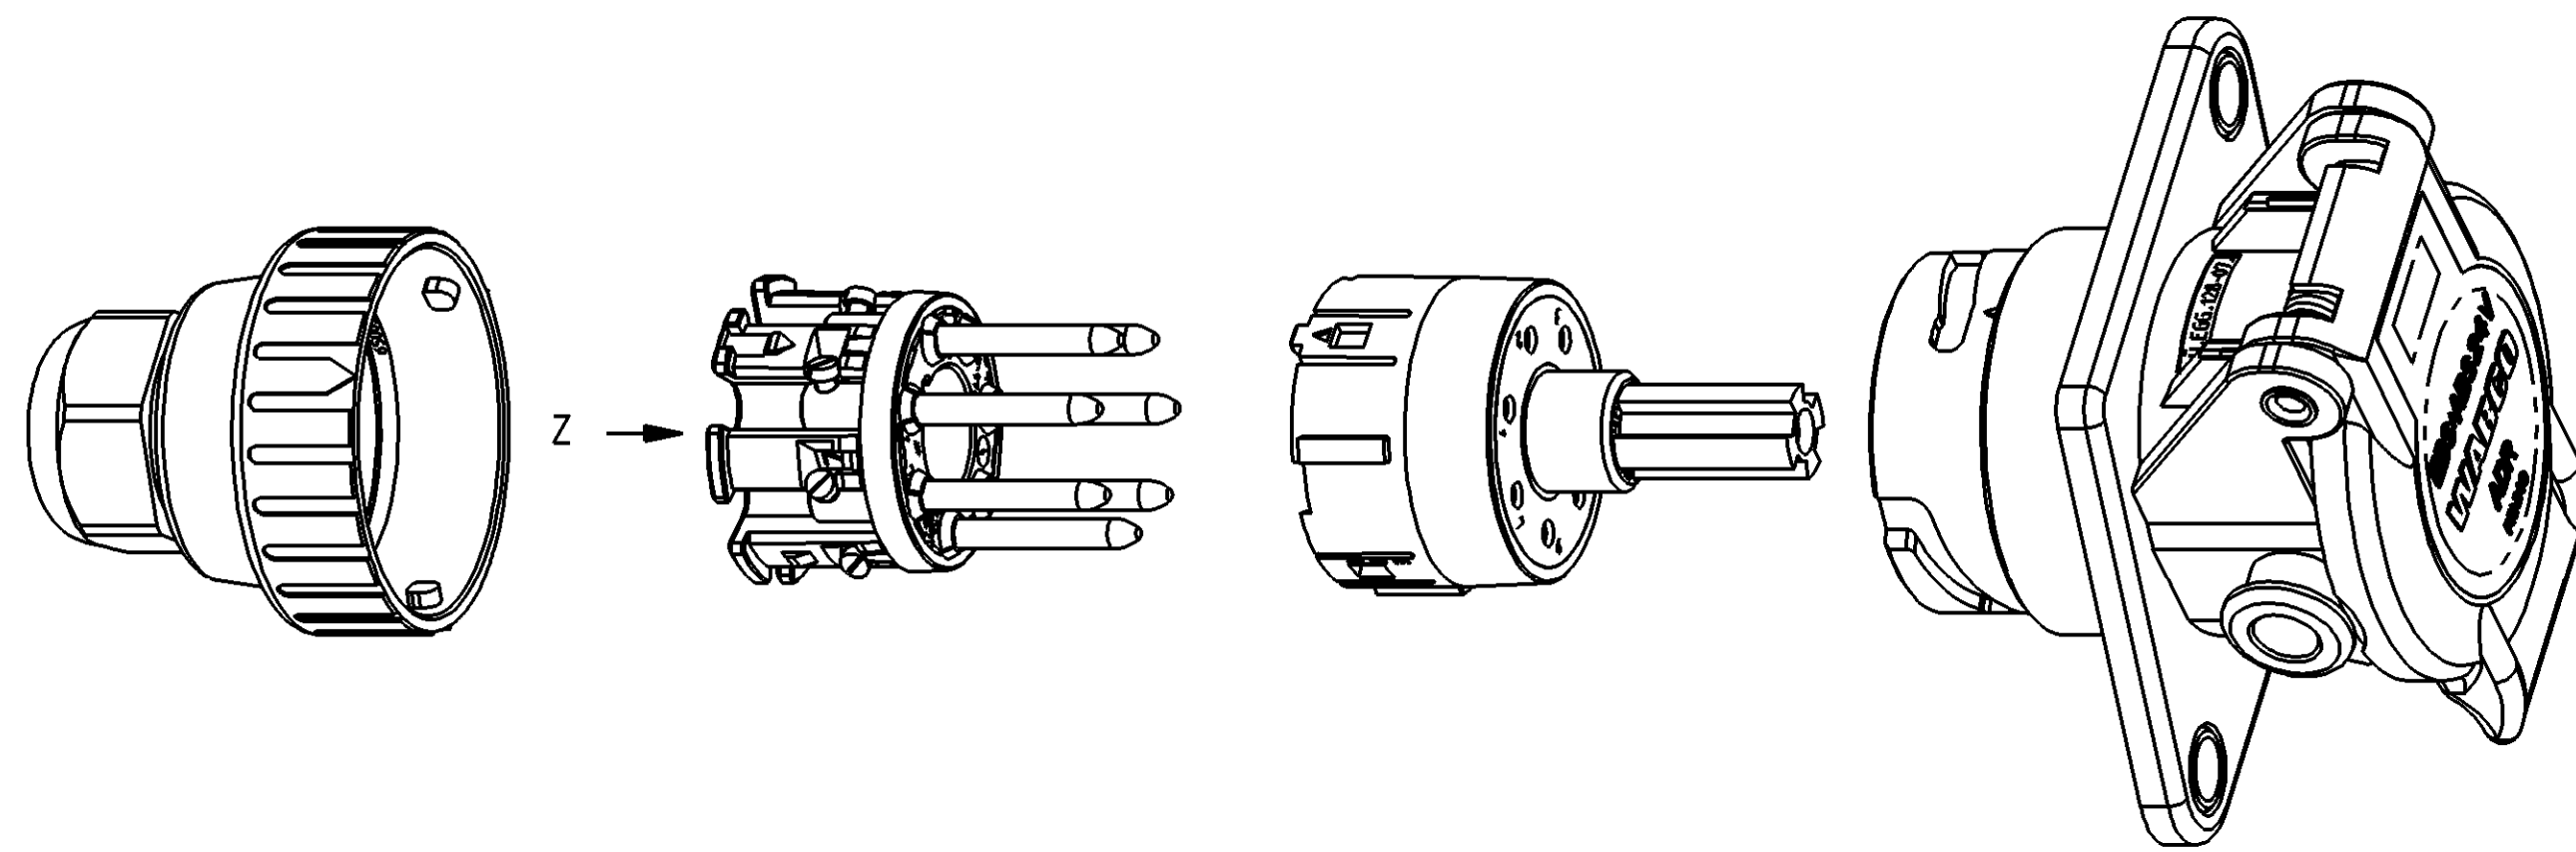

nach Wabco-22.4-JED-369
ACC. TO WABCO-22.4-JED-369

WABCO KW/JJ
446 008 433 2 PRI 246
ISO 7638-1
Made in Germany

Kennzeichnungsetikett / LABEL
M2:1

Bemerkungen / NOTES:

Entspricht: ISO 7638-1
CORRESPONDS TO:
Spannung: 24V
VOLTAGE:
Typ: EBS, 7-polig
TYPE: EBS, 7-PIN
Für Kabel: D=Ø9...Ø17
FOR CABLE:

Metallbuchse
METAL-BUSHING

A-A

General Specifications: JED-334-0		Copyright WABCO®		WABCO	
Further Technical Data:		Date	Signature	7-PIN ABS/EBS SOCKET	
Doc. Code:	Sheet: To	2012-04-12	Wieczorek	7-PIN ABS/EBS STECKDOSE	
General Tolerances JED-261		Checked	Grüender	Material No. 446 008 433 2	
Range of Nominal Dimensions (± mm)		Expert	Kerl	Date of first issue: 2012-02-28	Doc.Code Language Sheet
Class 1)	≤ 50 > 50 > 180 > 400	/		005	DE 1/1
Fine	0.5 1.0 1.5 2.0	/		Replacement for	
Medium X	1.0 2.0 3.0 4.0	/		158214 B 6270	
Coarse	2.0 3.5 5.0 6.5	/		100mm	
Tapped Holes acc.		A 1 Pro/E			
1) Tolerances Class Applied Crossmarked					