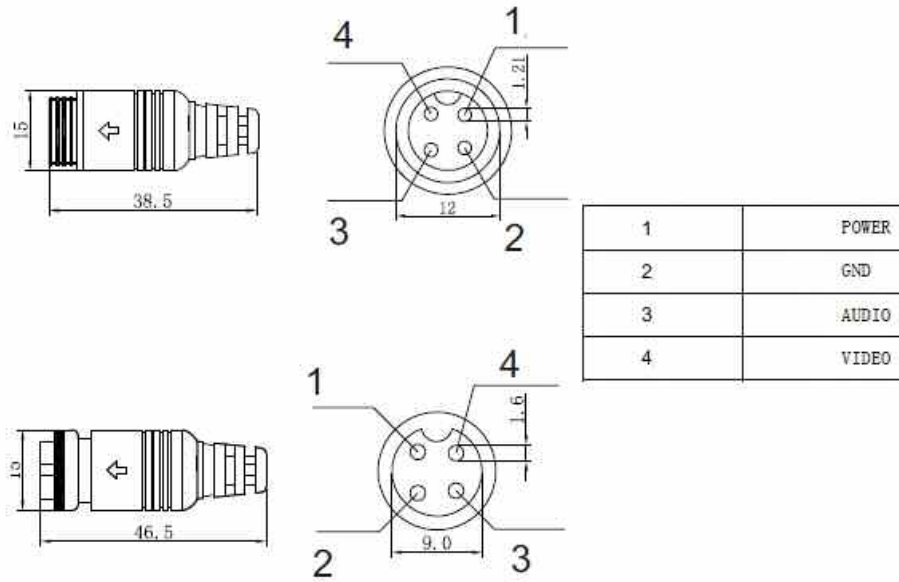

4 PIN Layout for 0-776-93 / 0-776-94