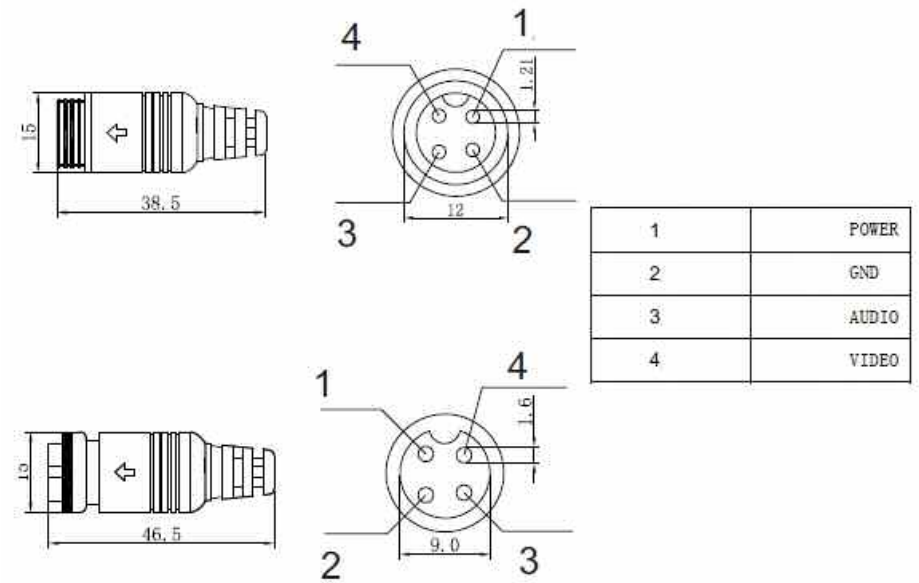

4 PIN Layout for 0-776-93 / 0-776-94