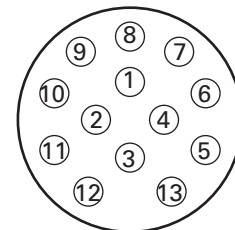

Gordon Equipments Limited, England

0-695-16 LEAFL