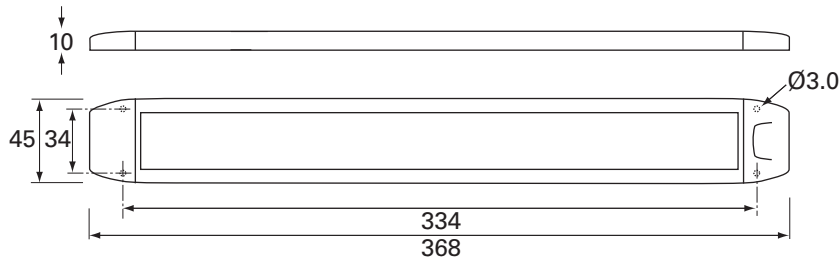

### Part No. 0-668-37

Slim 12/24 volt LED roof lamp, 72 bright white LED's, integral on/off switch, surface mounting, low current draw 0.4 amp at 12 volt dc, white aluminium housing, splashproof. CE approved.

### Technical Drawing (not to scale)

### Specification

Type	LED roof lamp
Voltage	12/24 volt dc
Current (12v)	0.44 amp
LED	72 white LED's
Illumination	1060 lux at 30cm, 504 Lumen's
Housing	Aluminum
Lens	Polycarbonate
Weight	175g
Dimensions	l 368 x w 45 x h 10mm
Compliance	CE, RoHS