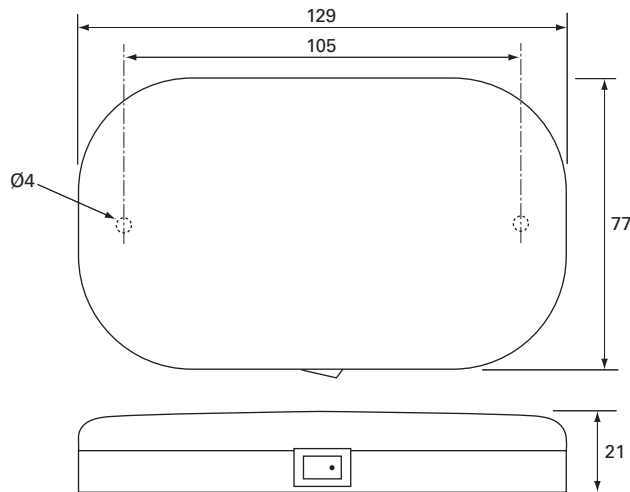

#### Part No. 0-668-14

Slim 12/24 volt roof lamp, 120 white LED's, surface mount. White polycarbonate housing and lens with integral rocker switch and flying leads. l 129 x w 77 x h 21mm.

#### Technical Drawing (not to scale)

#### Specification

Type	LED Interior lamp
Voltage	12/24 volt dc
Current (12v)	0.39 amp at 13.5v and 0.17 amp at 28v
LED	120 white LED's
Illumination	1150 lux at 30cm, 480 Lumens
Lens	Polycarbonate
Housing	Polycarbonate
Protection	IP65
Weight	90g
Dimensions	see diagram
Compliance	CE