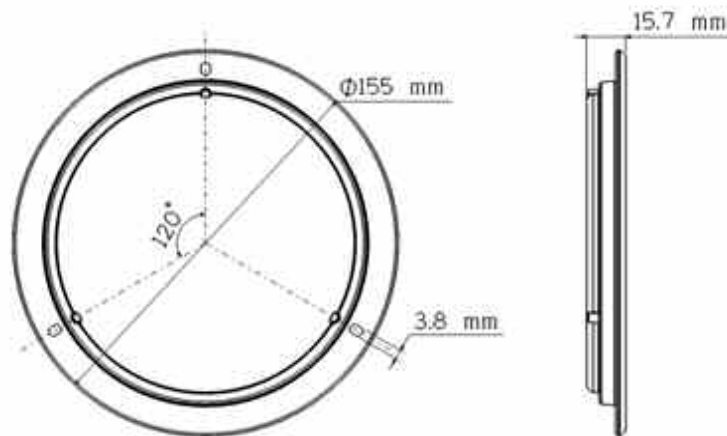

auto electrical parts

Technical Information Sheet

Part No. 0-668-06

Slim 12/24 volt LED circular interior lamp. 21 bright white SMD LEDs, surface mounting, in white plastic. Clear Lens. Protected to IP 67. CE approved, EMC R10.

Additional information

Black wire 12v +ve
White wire -ve ground

Technical Drawing (not to scale)

Specification

| | |
|-----------------------|--------------------------|
| Type | LED roof lamp |
| Voltage | 12/24 volt dc |
| LED | 21 white |
| Illumination | 410Lm Approx. |
| Housing | ABS |
| Lens | PC |
| Protection | IP67 |
| Dimensions | Please see diagram above |
| Compliance | CE, EMC R10 |
| Operating Temperature | -30 ~ 50 °C |