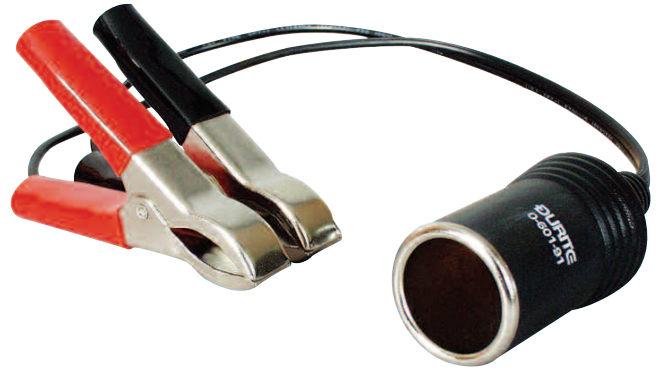

auto electrical parts

Technical Information Sheet

Part No. 0-601-91

Accessory power socket with cigarette lighter socket, 250mm cable and crocodile clips. Rated at 5 amps at 12 volts for continuous use.

Technical Drawing (not to scale)

No drawing available

Specification

Type	Accessory power socket
Voltage	12/24 volt
Maximum current @ 12 volts	5 amps
Clips	Pressed steel maximum jaw opening 23mm
Cable	250mm length by 2 x 0.82mm ²
Socket	DIN interior diameter 21mm