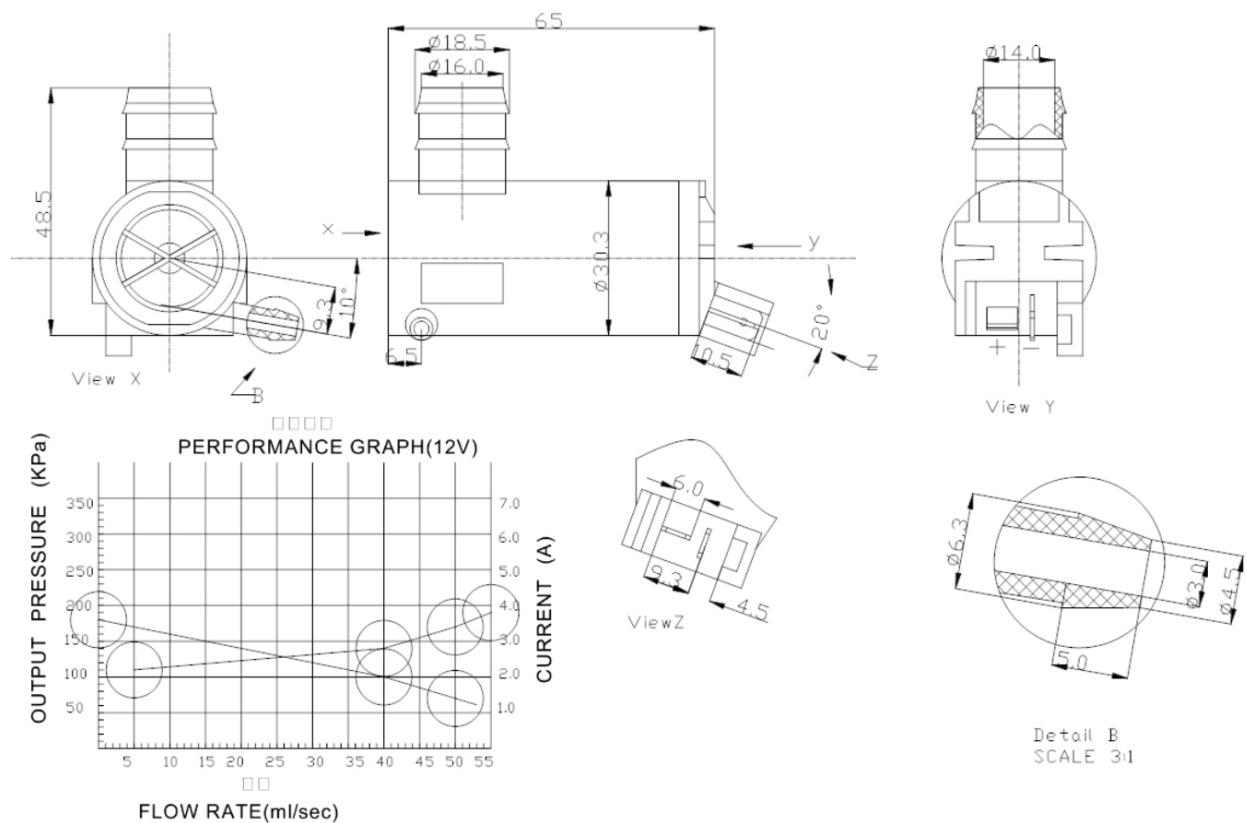

Technical Information Sheet

Part No. 0-593-74

Push fit washer pump 24V. Replacement pump for Durite washer bottle.

Specification

Type Vane Type Washer Pump
 Voltage 24V

The information provided in this document is correct to the best of our knowledge at time of printing. However, specifications may change at any time without notice.