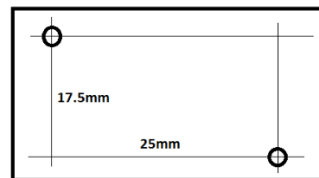

Technical Information Sheet

Part No. 0-210-74

Fan 8" Oscillating. 24V. With 120mm cable and cigarette lighter plug. On/Off switch.

Mounting details of 5mm holes

Specification

Type	8" Fan
Voltage	24V
Max Load	0.5A @ 24V
Speed	2500rpm +/- 100
Oscillation	80 deg
Weight	1040g
Dimensions	200mm (W) x 260mm (H) x 230mm (D)