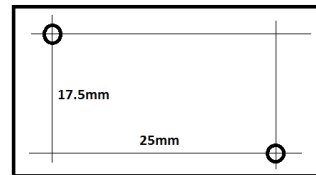

# Technical Information Sheet

Part No. 0-210-32

Fan 6" Oscillating. 12V. With 120mm cable and cigarette lighter plug. On/off switch.

Mounting Drawing of 5mm holes

## Specification

Type	6" Fan
Voltage	12V
Max Load	0.6A @ 12V
Speed	2800rpm +/- 100
Oscillation	80 deg
Weight	940g
Dimensions	170mm (W) x 190mm (H) x 240mm (D)

The information provided in this document is correct to the best of our knowledge at time of printing. However, specifications may change at any time without notice.