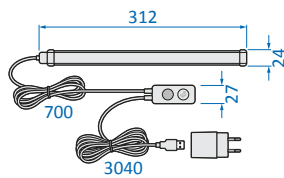

Works great with

Connected Home

Maxi-Cosi® Connected Home App
All Connected Home products are controlled by one single app, for easy everyday use and smart, simple, peace of mind.

See Baby Monitor
Watch live HD streaming on any device and keep a close eye on your baby anytime with day & night vision, remote-controlled pan, tilt & zoom.

Breathe Humidifier
Ensures your nursery is always at the perfect humidity for your baby to have a soothing sleep

Soothe Light & Sound
The perfect sensory experience to create a calm, relaxed nursery.

Technical specifications

0.23 kg

0.34 kg (1 pc)

L360*W680*H43