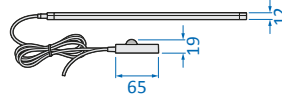

**See Baby Monitor**  
Watch live HD streaming on any device and keep a close eye on your baby anytime with day & night vision, remote-controlled pan, tilt & zoom.

**Breathe Humidifier**  
Ensures your nursery is always at the perfect humidity for your baby to have a soothing sleep

**Soothe Light & Sound**  
The perfect sensory experience to create a calm, relaxed nursery.

Technical specifications

0.23 kg

0.34 kg (1 pc)

L360\*W680\*H43