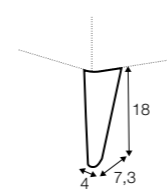

Timjan

STD

LUX

CLS

RICH

PLUS

FC

LC

LCV

2 seater left / or right + chaiselongue right / or left

3 seater left / or right + chaiselongue right / or left

2 seater left / or right + divan right / or left

3 seater left / or right + divan right / or left

extra dimensions

accessories

legs

no. 91
wood