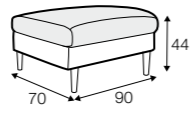

footstool 90x70