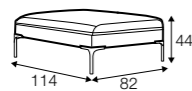

footstool 114x82