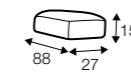

depth of seat

accessories

armrest / headrest 88

armrest / headrest 103

metal tray 50x27
soft touch, black

back cushion 75x65

back cushion 90x65

legs