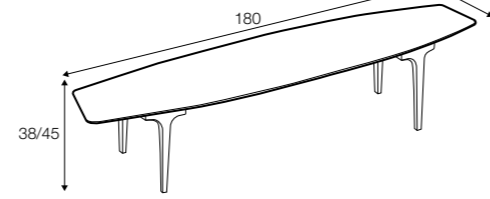

legs

no. 177
metal chrome,
painted black

no. 141
wood

Casual

STD LUX CLS RICH PLUS

FC LC LCV

coffee table 135x50

coffee table 150x50

coffee table 180x50

coffee table 135x50 with tray

coffee table 150x50 with tray

coffee table 180x50 with tray

coffee table 90x90

coffee table 110x110

coffee table 90x90 with tray

coffee table 110x110 with tray