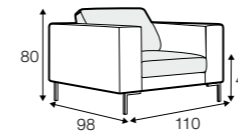

Domino

STD LUX CLS RICH PLUS

FC LC LCV

All drawings shown height with leg no. 47 H-16.

armchair

armchair wide

footstool 90x70

footstool 100x90