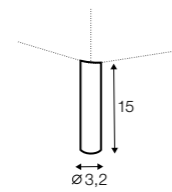

no. 195
metal chrome,
painted black