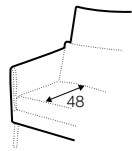

PLUS

FC

LC

LCV

armchair

footstool 58x47

extra dimensions

depth of seat