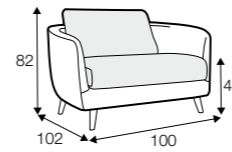

Penny

STD

LUX

CLS

RICH

PLUS

FC

LC

LCV

extra dimensions

accessories

legs

Petra

STD

LUX

CLS

RICH

PLUS

FC

LC

LCV

armchair