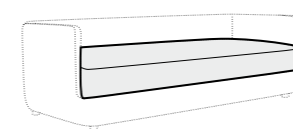

FC LC LCV

3 seater sofa bed

extra dimensions

depth of seat

accessories

armrest cushion 58x24

armrest cushion 58x40

seat protection cover with bag