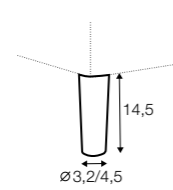

no. 153
wood