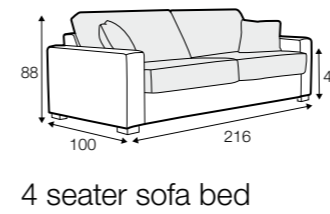

set 6 right / or left
3 seater (2 cushions) left / or right + divan right / or left

extra dimensions

depth of seat

legs

no. 47
metal chrome,
painted black

Lukas

Drawings show combinations with armrest II. Combinations with armrest I and III are properly longer or shorter in width.
Two mattresses available: bonnell and foam.