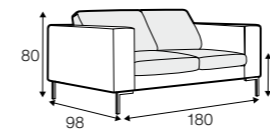

Domino

STD LUX CLS RICH PLUS

FC LC LCV

All drawings shown height with leg no. 47 H-16.

armchair

armchair wide

footstool 90x70

footstool 100x90