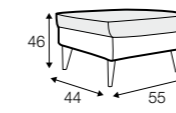

swivel
armchair espresso
footstool sugar

Mynta

STD LUX CLS RICH PLUS

FC LC LCV

armchair

footstool 55x44

2 seater

2,5 seater