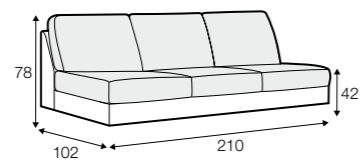

3 seater XL 71 without armrests