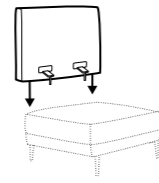

extra dimensions

depth of seat

accessories

cushion 81x48

cushion 67x48

armrest/backrest
available in loose cover

legs

no. 128
aluminium
or aluminium
painted black