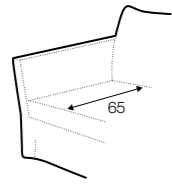

depth of seat without cushion