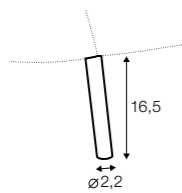

no. 160A
metal chrome,
painted black
armchair back