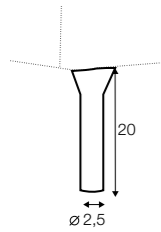

legs

no. 188
wood