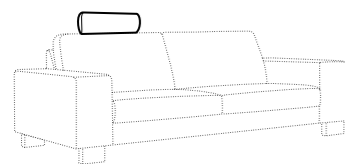

headrest L-60
The headrest is available in LUX & STANDARD/CLASSIC comfort