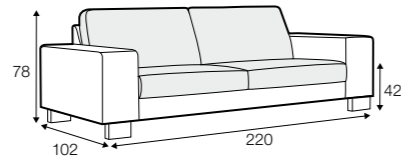

Quattro

STD

LUX

CLS

RICH

PLUS

FC

LC

LCV

Drawing show combinations with armrest 400. Combinantons with other armrest are properly longer or shorter in width.
Cushions can be in fix cover in 70/90 version.
Drawings shown height with leg no. 51 H-10.

3 seater 91

modular system

elements of the modular system