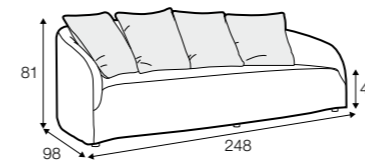

4 seater divided