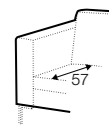

chaiselongue wide right / or left
available also as freestanding

bench right / or left

corner 90° no. 1

extra dimensions

depth of seat

accessories

headrest with roll L-50

headrest with roll L-70