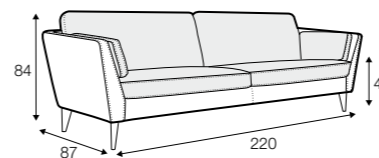

example of leather cover
3 seater