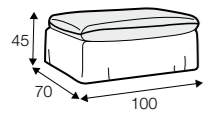

loose cover elements

footstool 100x70