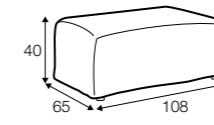

Dahlia

indoor/outdoor

STD LUX CLS RICH PLUS

FC LC LCV

Not available for UK market.

armchair

footstool 108x65

2 seater