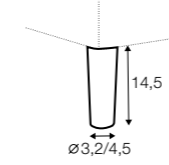

no. 153 wood