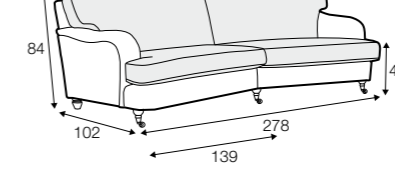

Howard

STD LUX CLS RICH PLUS

FC LC LCV

armchair

footstool 76x58

3 seater

3,5 seater

3,5 seater divided