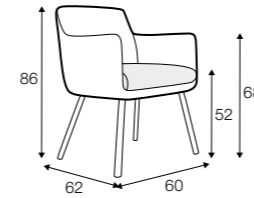

Chair in fabric available only in loose cover. Chair in leather available only in fix cover.

chair with wood legs