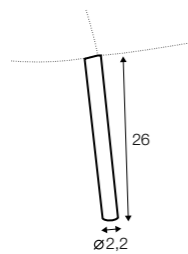

no. 181
metal painted
black or brass gold
front