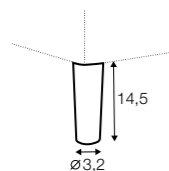

no. 154C
wood
4 seater:
153 front,
154C back