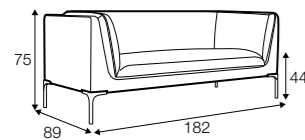

Frej

STD LUX CLS RICH PLUS

FC LC LCV

All elements available in combination fabric and leather.

2 seater

modular system

elements of the modular system

extra dimensions

accessories

legs