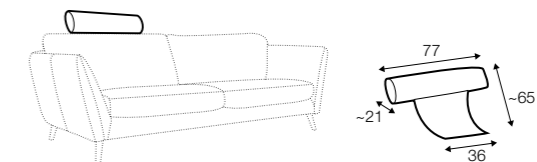

headrest L-77