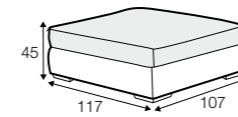

New York

footstool 117x107