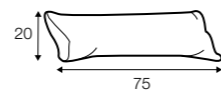

extra dimensions

depth of seat

accessories

low back cushion
60x20
2 seater

low back cushion
75x20
3 seater

low back cushion
90x20
4 seater

legs

no. 193
wood