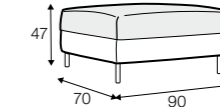

no. 91 wood front

no. 91 wood back

Gustav

STD LUX CLS RICH PLUS

FC LC LCV

Comfort classic isn't available for UK market.

armchair

armchair wide