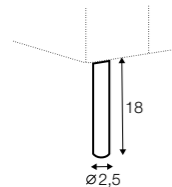

no. 177
metal chrome,
painted black