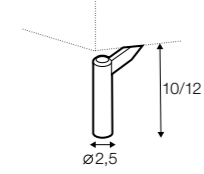

no. 145B
metal chrome,
painted black