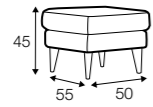

footstool 55x50