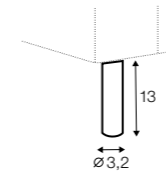

no. 196
wood