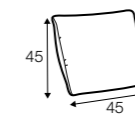

3 seater

4 seater divided

extra dimensions

depth of seat

depth of seat
armchair

accessories

cushion
45x45

cushion
50x30