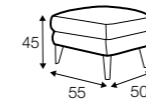

armchair

footstool 55x50

extra dimensions

depth of seat

legs

no. 91 wood front

no. 91 wood back

Polly