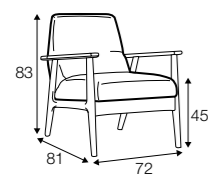

footstool 53x47

armchair lux

footstool lux 54x48

extra dimensions

depth of seat Lean backrest: manual or electric.

legs

swivel
black
swivel with memory function
non-rotating leg

Jack