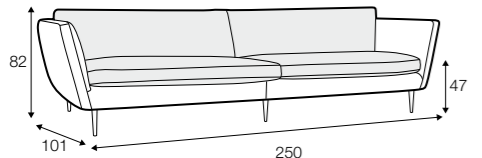

4 seater divided with two cushions