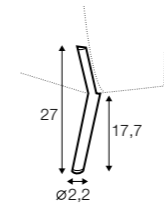

no. 194B
metal chrome,
painted black
or brass gold
back: only for
armchair