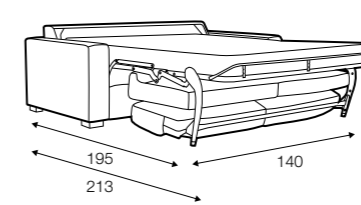

set 6 right / or left
3 seater (2 cushions) left / or right + divan right / or left

extra dimensions

depth of seat

legs

no. 47
metal chrome,
painted black

Lukas

Drawings show combinations with armrest II. Combinations with armrest I and III are properly longer or shorter in width.
Two mattresses available: bonnell and foam.