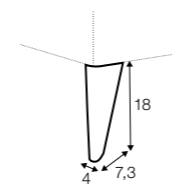

legs

no. 91
wood
front