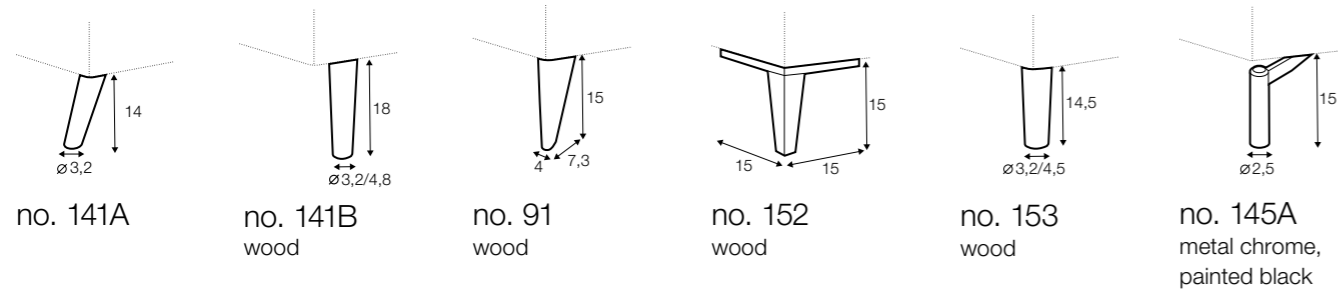

2 seater

3 seater

extra dimensions

depth of seat

accessories

headrest L-62

headrest L-77

legs