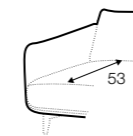

extra dimensions

depth of seat

legs

no. 200
wood

available materials for tray

veneer: oak

veneer: white

veneer: black