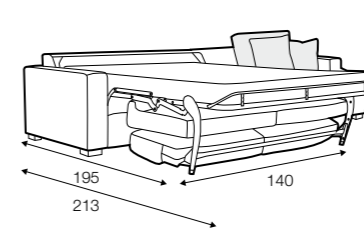

set 6 right / or left
3 seater (2 cushions) left / or right + divan right / or left

extra dimensions

depth of seat

legs

no. 47
metal chrome,
painted black

Lukas

Drawings show combinations with armrest II. Combinations with armrest I and III are properly longer or shorter in width.
Two mattresses available: bonnell and foam.