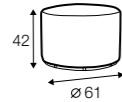

footstool sugar swivel