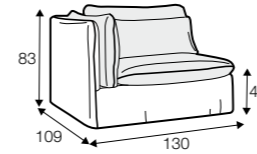

elements of the modular system loose cover

element 130
left / or right