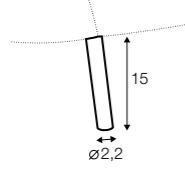

accessories

armchair armrest cover 48x22

armrest cover for others 55x22

legs

no. 141A
wood

no. 160A
metal chrome,
painted black
or brass gold

Karla

All drawings shown height with leg no. 141A H-14.