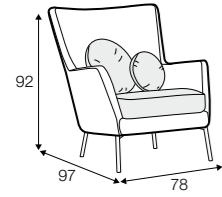

additional outdoor
cover for all elements
example 4 seater cover

legs

no. 122A
plastic

Disa

STD LUX CLS RICH PLUS

FC LC LCV

armchair

footstool 58x52