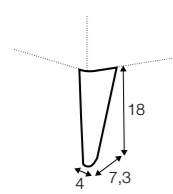

legs

no. 91
wood