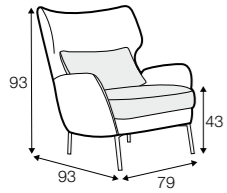

Alex

STD LUX CLS RICH PLUS

FC LC LCV

armchair

footstool 65x49

footstool round

2,5 seater

accessories