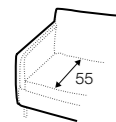

extra dimensions

depth of seat