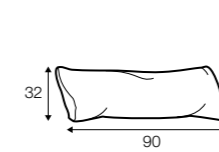

cushion
90x32