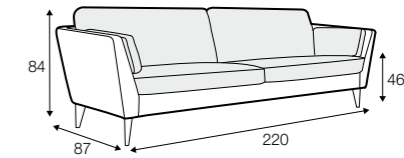

swivel
armchair espresso
footstool sugar

Mynta

STD LUX CLS RICH PLUS

FC LC LCV

armchair

footstool 55x44

2 seater

2,5 seater