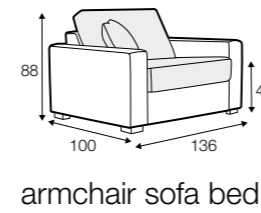

set 6 right / or left
3 seater (2 cushions) left / or right + divan right / or left

extra dimensions

depth of seat

legs

no. 47
metal chrome,
painted black

Lukas

Drawings show combinations with armrest II. Combinations with armrest I and III are properly longer or shorter in width.
Two mattresses available: bonnell and foam.