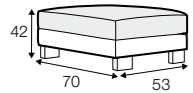

footstool 70x53
version 91x71