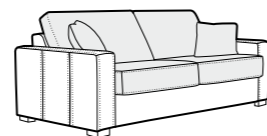

example of leather cover
3 seater