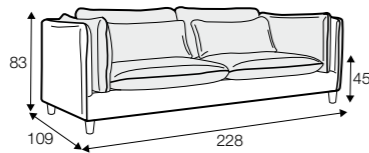

Vidar

STD LUX CLS RICH PLUS

FC LC LCV

loose cover elements

loose cover with velcro elements

3 seater

modular system

elements of the modular system loose cover

loose cover with velcro elements

extra dimensions

legs