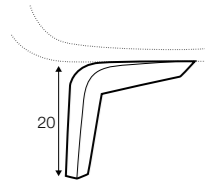

extra dimensions

depth of seat

legs

no. 200
wood

available materials for tray

veneer: oak

veneer: white

veneer: black