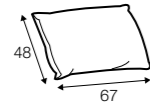

extra dimensions

depth of seat

accessories

cushion 81x48

cushion 67x48

armrest/backrest
available in loose cover

legs

no. 128
aluminium
or aluminium
painted black