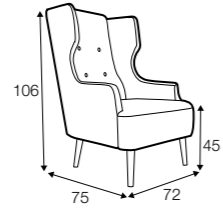

Play

STD LUX CLS RICH PLUS

FC LC LCV

swing

extra dimensions

legs

Pola

STD LUX CLS RICH PLUS

FC LC LCV

Buttons available in one colour.

extra dimensions

legs