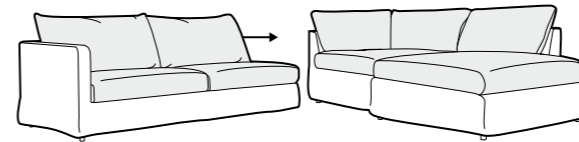

loose cover elements

armchair

footstool 80x60

2 seater

3 seater

3XL seater divided

loose cover with velcro elements

armchair

footstool 80x60

2 seater

3 seater

3XL seater divided

set 1 right / or left
2 seater left / or right + divan right / or left

set 2 right / or left
3 seater left / or right + divan right / or left

set 3
2 seater left + corner 90° + 2 seater right

modular system

elements of the modular system loose cover

2 seater left / or right

2 seater without armrests

3 seater left / or right

3 seater without armrests

divan right / or left

corner 90°