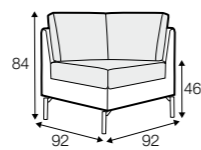

corner 90°

extra dimensions

accessories

legs

Lucy

Two mattresses available: bonell and foam.

3 seater sofa bed left / or right + chaiselongue box right / or left

4 seater sofa bed left / or right + chaiselongue box right / or left