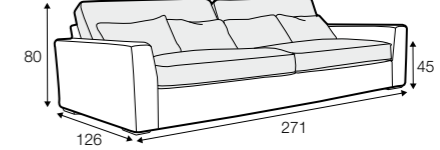

4XL seater divided