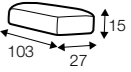

depth of seat

accessories

armrest / headrest 88

armrest / headrest 103

metal tray 50x27
soft touch, black

back cushion 75x65

back cushion 90x65

legs