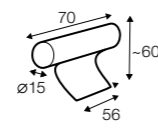

chaiselongue wide right / or left
available also as freestanding

bench right / or left

corner 90° no. 1

extra dimensions

depth of seat

accessories

headrest with roll L-50

headrest with roll L-70