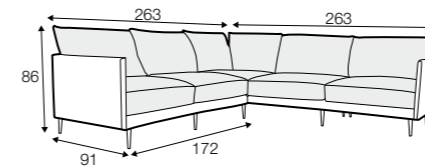

STD LUX CLS RICH PLUS

FC LC LCV

All elements available also as freestanding elements.

armchair

footstool 80x60

2 seater

3 seater

seat elements

seat element 80

seat element 160

seat element 240

unlimited possibilities of combinations - below example arrangements

2x seat element 160
+ 5x armrests
+ 3x cushion 81

2x seat element 160
+ seat element 80
+ 5x armrests
+ 3x cushion 81