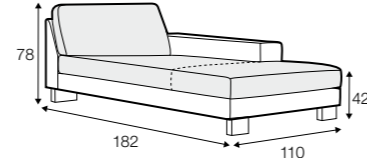

chaiselongue 91 long right / or left