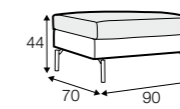

footstool 90x70