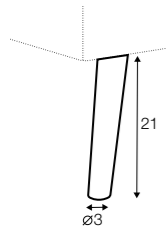

legs

no. 180
wood