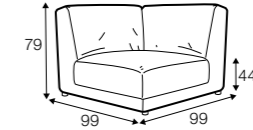

chaiselongue
right / or left

chaiselongue wide
right / or left

corner 90°

extra dimensions

depth of seat

legs

no. 37C
plastic

Betty