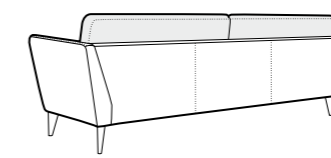

Mokka

STD LUX CLS RICH PLUS

FC LC LCV

steel elements

legs

Mynta

STD LUX CLS RICH PLUS

FC LC LCV

extra dimensions

accessories