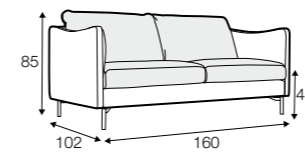

legs

Karla

All drawings shown height with leg no. 141A H-14.

2 seater