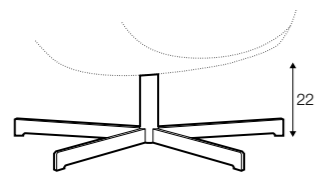

swivel armchair

swivel armchair with tilt

extra dimensions

depth of seat

legs

no. 149A wood

swivel chrome

Stella