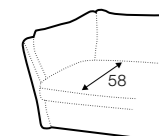

3 seater left / or right

corner 90°

chaiselongue right / or left

extra dimensions

depth of seat

legs

no. 173 wood

available materials for top