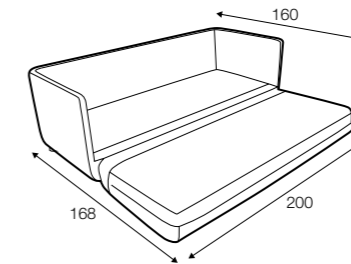

FC LC LCV

3 seater sofa bed

extra dimensions

depth of seat

accessories

armrest cushion 58x24

armrest cushion 58x40

seat protection cover with bag