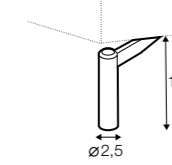

no. 145A metal chrome, painted black