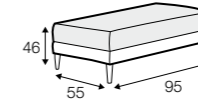

footstool 95x55