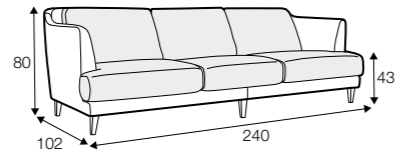

3XL seater divided
with 3 cushions