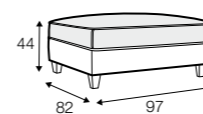

Drawings shown height with leg no. 12 H-8.

footstool 97x82