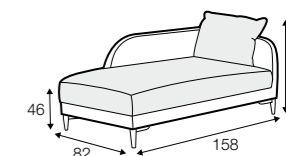

chaiselongue
freestanding right