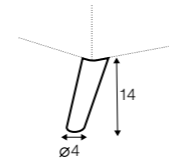

legs

no. 141A wood recommended