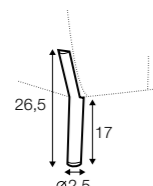

extra dimensions

depth of seat

accessories

low back cushion
60x20
2 seater

low back cushion
75x20
3 seater

low back cushion
90x20
4 seater

legs

no. 193
wood