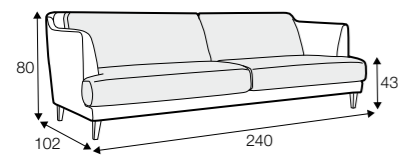

3XL seater
with 2 cushions