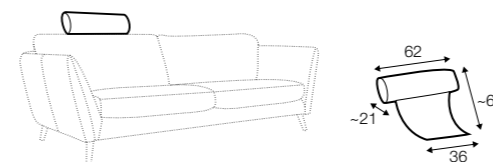

accessories

headrest L-62