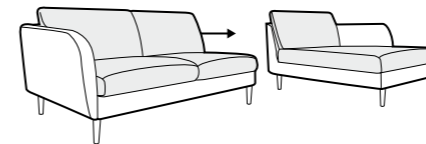

modular system

elements of the modular system