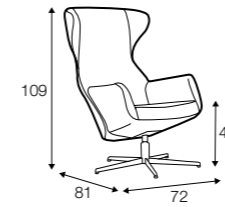

Isa Relax

armchair