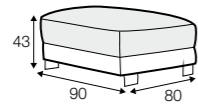

CLS

RICH

PLUS

FC

LC

LCV

All elements are also available without deco cushions.
All drawings shown height with leg no. 84 H-80.

armchair