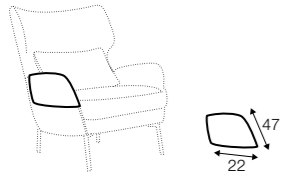

Alex

STD LUX CLS RICH PLUS

FC LC LCV

armchair

footstool 65x49

footstool round

2,5 seater

accessories