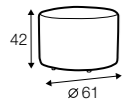

footstool sugar