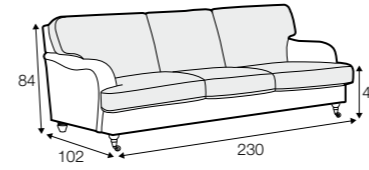

Howard

STD LUX CLS RICH PLUS

FC LC LCV

armchair

footstool 76x58

3 seater

3,5 seater

3,5 seater divided