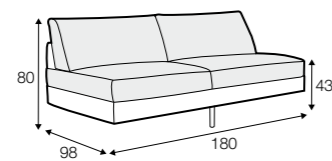

3 seater without armrests