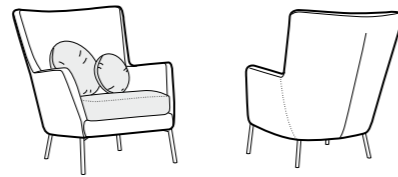

additional outdoor
cover for all elements
example 4 seater cover

legs

no. 122A
plastic

Disa

STD LUX CLS RICH PLUS

FC LC LCV

armchair

footstool 58x52