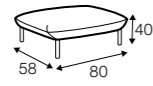

PLUS

FC

LC

LCV

All drawings shown height with leg no. 145A H-20.

armchair

footstool 80x58

2 seater