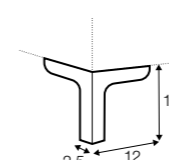

no. 202
metal chrome,
painted black