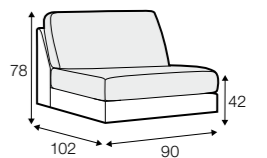

armchair 91
without armrests