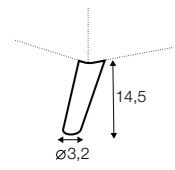

accessories

armchair armrest cover 48x22

armrest cover for others 55x22

legs

no. 141A
wood

no. 160A
metal chrome,
painted black
or brass gold

Karla

All drawings shown height with leg no. 141A H-14.