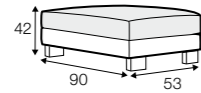

footstool 90x53
version 91x71