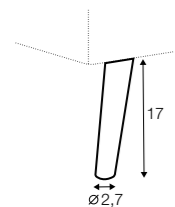

no. 154B
wood
armchair:
154A front,
154B back