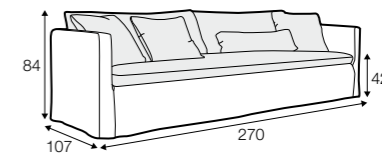

4 seater divided
loose cover