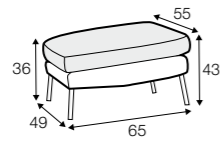

Alex

STD LUX CLS RICH PLUS

FC LC LCV

armchair

footstool 65x49

footstool round

2,5 seater

accessories