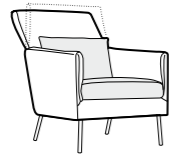

PLUS

FC

LC

LCV

armchair

footstool 58x47

extra dimensions

depth of seat