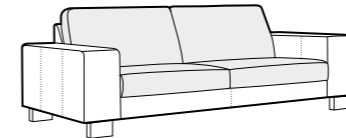

example of leather cover
3 seater 91