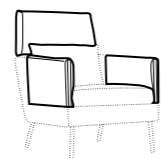

accessories

armrest cover and headrest cover