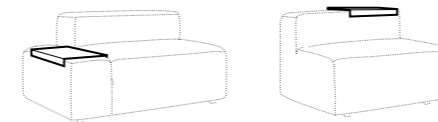

depth of seat

accessories

armrest / headrest 88

armrest / headrest 103

metal tray 50x27
soft touch, black

back cushion 75x65

back cushion 90x65

legs