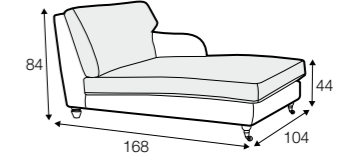

Howard

STD LUX CLS RICH PLUS

FC LC LCV

armchair

footstool 76x58

3 seater

3,5 seater

3,5 seater divided