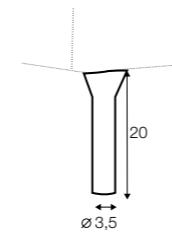

legs

no. 188
wood