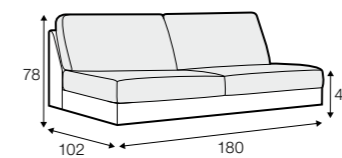

3 seater 91 without armrests