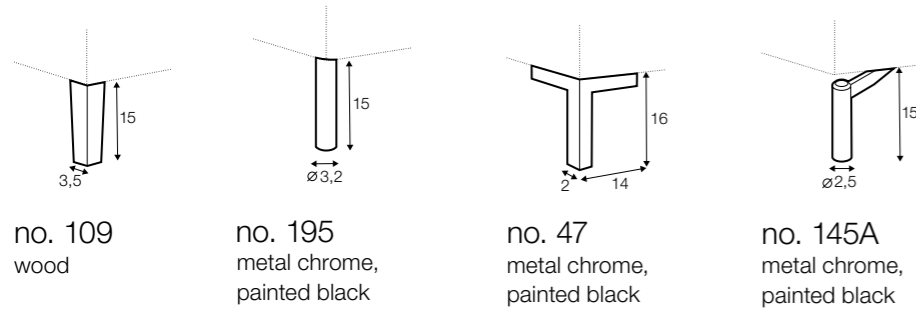

legs

no. 109 wood
no. 195 metal chrome, painted black
no. 47 metal chrome, painted black
no. 145A metal chrome, painted black

All legs can be fixed to both armrests:

under armrest under frame

Isa Relax

armchair