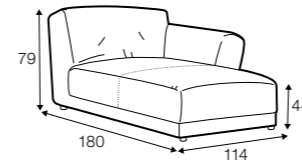

chaiselongue
right / or left

chaiselongue wide
right / or left

corner 90°

extra dimensions

depth of seat

legs

no. 37C
plastic

Betty