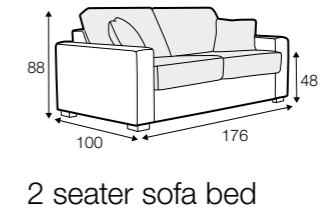

set 6 right / or left
3 seater (2 cushions) left / or right + divan right / or left

extra dimensions

depth of seat

legs

no. 47
metal chrome,
painted black

Lukas

Drawings show combinations with armrest II. Combinations with armrest I and III are properly longer or shorter in width.
Two mattresses available: bonnell and foam.