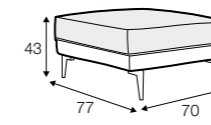

extra dimensions

accessories

legs

Ludvig

STD LUX CLS RICH PLUS

FC LC LCV

footstool