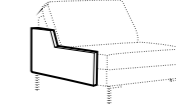

endpart left / or right