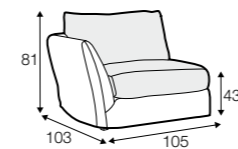

elements of the modular system

armchair left / or right