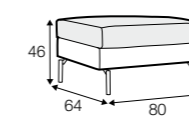

footstool 80x64