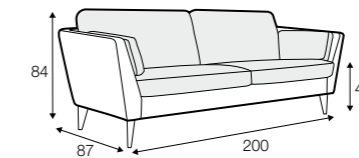

swivel
armchair espresso
footstool sugar

Mynta

STD LUX CLS RICH PLUS

FC LC LCV

armchair

footstool 55x44

2 seater

2,5 seater