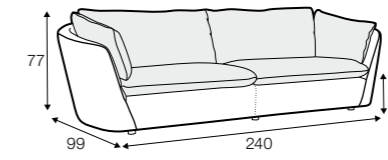

Footstool with venner top available only in fix cover.

footstool 97x43
with venner top

footstool 100x45

2 seater

3 seater

3 seater divided

3XL seater divided

set 1 right / or left
2 seater left / or right + chaiselongue right / or left