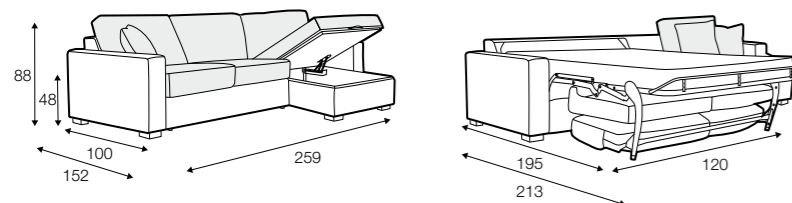

set 4 right / or left
2 seater sofa bed left / or right + chaiselongue with box right / or left

extra dimensions

accessories

Two types of mattress: foam / or bonnel.

legs