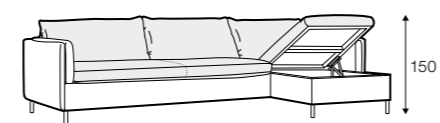

FC

LC

LCV

Two mattresses available: memory foam and cold foam
Mechanism lift-up (with rollers) available only for 2,5 seater and 3 seater

2,5 seater sofa bed

3 seater sofa bed

set 1 right / or left

2,5 seater sofa bed left / or right + chaiselongue with box right / or left