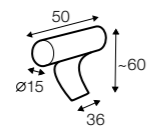

divan right / or left

corner 90°

corner 90° no 2

extra dimensions

depth of seat

accessories

headrest with roll L-50

headrest with roll L-78