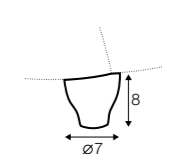

no. 34 wood back