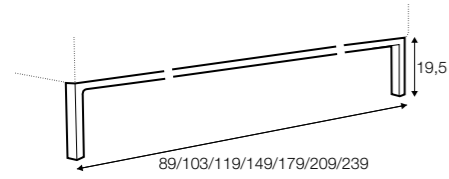

example of leather cover
4 seater

extra dimensions

depth of seat

legs

no. 83
metal chrome, painted black

Karin

STD LUX CLS RICH PLUS

FC LC LCV