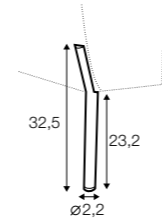

no. 194A
metal chrome,
painted black
or brass gold
front: only for
armchair