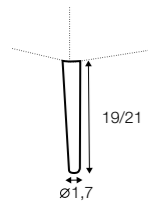

legs

no. 186
wood

sofas H-19
footstool for armchair H-19
armchair: front H-21 back H-19
corner, divan: H-19