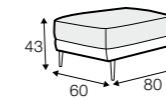

STD LUX CLS RICH PLUS

FC LC LCV

All elements available also as freestanding elements.

armchair

footstool 80x60

2 seater

3 seater

seat elements