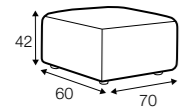

STD

LUX

CLS

RICH

PLUS

FC

LC

LCV

All elements available also as freestanding elements.

footstool 70x60