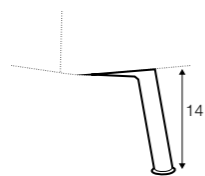

no. 150D
metal chrome,
painted black
footstool 96, footstool 90x50,
divan, chaiselongues