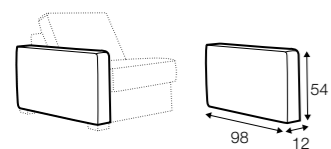

accessories

Two types of mattress: foam / or bonnel.

armrest I