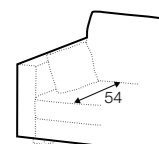

extra dimensions

depth of seat