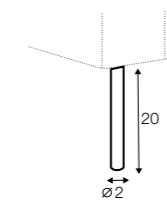

divan right / or left

corner 90°

extra dimensions

depth of
armchair seat

depth of
sofa seat

legs

no. 153
wood
front
sofas, set 2, set 3,
footstool fi 96,
footstool 90x50, corner,
divan, chaiselongues

no. 141A
wood
back with front leg
no. 153
corner