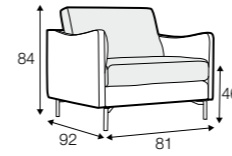

Love

STD LUX CLS RICH PLUS

FC LC LCV

available materials

Luca

**

STD LUX CLS RICH PLUS

FC LC LCV

armchair

modular system

elements of the modular system