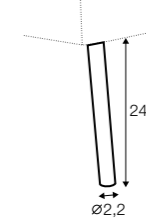

no. 160A
metal chrome,
painted black
or brass gold
only for footstool