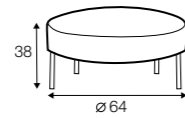

Alex

STD LUX CLS RICH PLUS

FC LC LCV

armchair

footstool 65x49

footstool round

2,5 seater

accessories