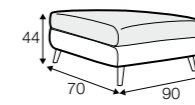

footstool 90x70