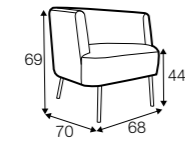

Play

STD LUX CLS RICH PLUS

FC LC LCV

funk

extra dimensions

legs

Pola

STD LUX CLS RICH PLUS

FC LC LCV

Buttons available in one colour.

extra dimensions

legs