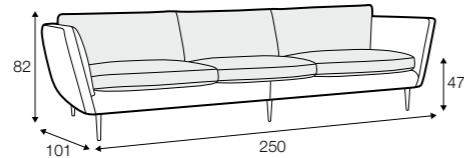

4 seater divided with three cushions