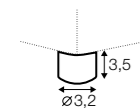

3 seater left / or right

corner 90°

chaiselongue right / or left

extra dimensions

depth of seat

legs

no. 173 wood

available materials for top