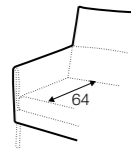

PLUS

FC

LC

LCV

armchair

footstool 58x47

extra dimensions

depth of seat