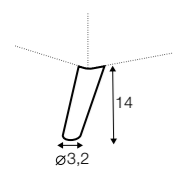

legs

no. 141A
wood
recommended