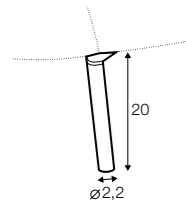

armrest protection

headrest

extra dimensions

depth of armchair seat

depth of sofa seat

legs

no. 160 metal chrome, painted black or brass gold front: armchair, footstool, sofa

no. 160A metal chrome, painted black or brass gold back: armchair, footstool