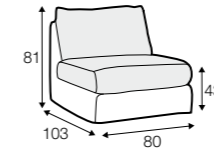

armchair
without armrests