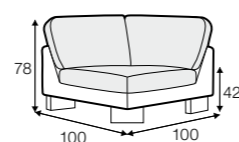

corner 90° no. 320