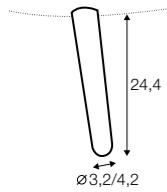

swivel armchair

swivel armchair with tilt

extra dimensions

depth of seat

legs

no. 149A wood

swivel chrome

Stella