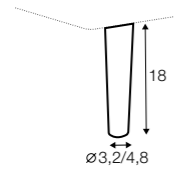

no. 141
wood