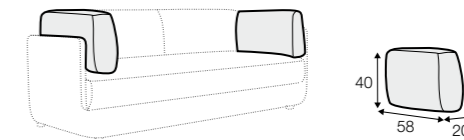

FC LC LCV

3 seater sofa bed

extra dimensions

depth of seat

accessories

armrest cushion 58x24

armrest cushion 58x40

seat protection cover with bag