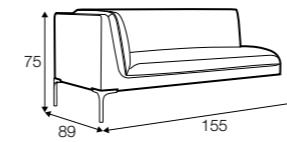

elements of the modular system

2 seater left / or right