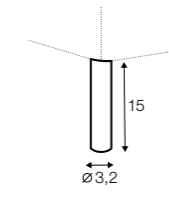

no. 195
metal chrome,
painted black