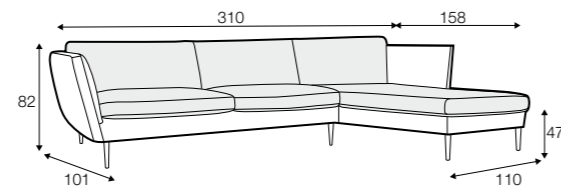

set 2 right / or left
3 seater left / or right + chaiselongue wide right / or left