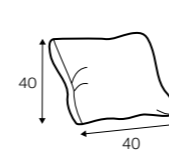

accessories

cushion
40x40