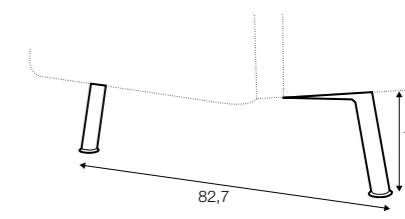

no. 150A
metal chrome,
painted black
sofas, set 2, set 3
corner: 150A front, 150D back