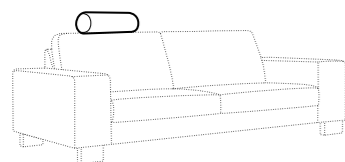

accessories

headrest with roll L-60
The headrest is available only in STANDARD/CLASSIC comfort