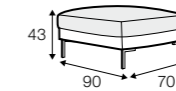

Domino

STD LUX CLS RICH PLUS

FC LC LCV

All drawings shown height with leg no. 47 H-16.

armchair

armchair wide

footstool 90x70

footstool 100x90