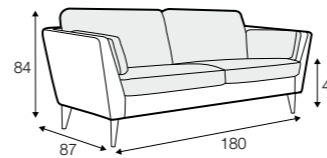

swivel
armchair espresso
footstool sugar

Mynta

STD LUX CLS RICH PLUS

FC LC LCV

armchair

footstool 55x44

2 seater

2,5 seater