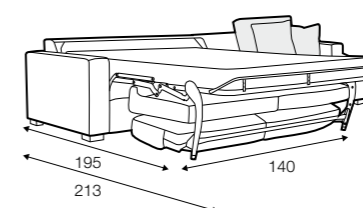

set 6 right / or left
3 seater (2 cushions) left / or right + divan right / or left

extra dimensions

depth of seat

legs

no. 47
metal chrome,
painted black

Lukas

Drawings show combinations with armrest II. Combinations with armrest I and III are properly longer or shorter in width.
Two mattresses available: bonnell and foam.