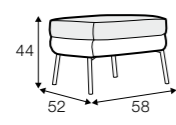

additional outdoor
cover for all elements
example 4 seater cover

legs

no. 122A
plastic

Disa

STD LUX CLS RICH PLUS

FC LC LCV

armchair

footstool 58x52