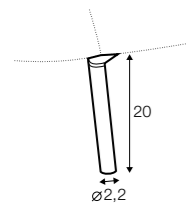

legs

no. 160
metal chrome,
painted black
armchair front
footstool