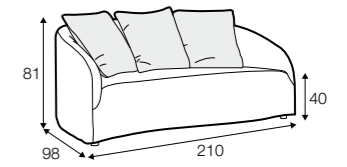

Dahlia

indoor/outdoor

STD LUX CLS RICH PLUS

FC LC LCV

Not available for UK market.

armchair

footstool 108x65

2 seater