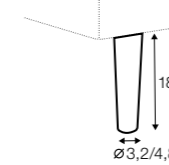

no. 141B wood