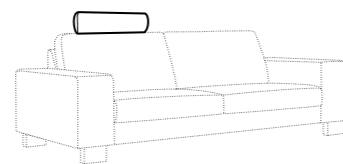

headrest L-80
The headrest is available in LUX & STANDARD/CLASSIC comfort