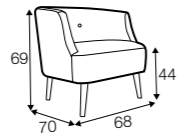

no. 196
wood

Play

STD LUX CLS RICH PLUS

FC LC LCV

pop

footstool 52x36

tune

tune without buttons