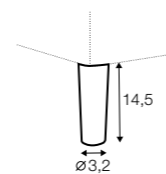

divan right / or left

corner 90°

extra dimensions

depth of
armchair seat

depth of
sofa seat

legs

no. 153
wood
front
sofas, set 2, set 3,
footstool fi 96,
footstool 90x50, corner,
divan, chaiselongues

no. 141A
wood
back with front leg
no. 153
corner