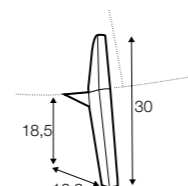

no. 193B
wood
back: only for
armchair