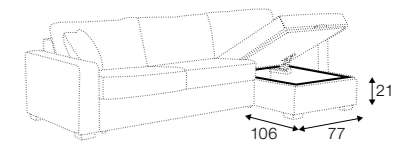

set 6 right / or left
3 seater (2 cushions) left / or right + divan right / or left

extra dimensions

depth of seat

legs

no. 47
metal chrome,
painted black

Lukas

Drawings show combinations with armrest II. Combinations with armrest I and III are properly longer or shorter in width.
Two mattresses available: bonnell and foam.