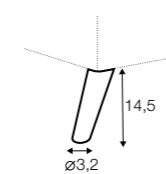

divan right / or left

corner 90°

extra dimensions

depth of
armchair seat

depth of
sofa seat

legs

no. 153
wood
front
sofas, set 2, set 3,
footstool fi 96,
footstool 90x50, corner,
divan, chaiselongues

no. 141A
wood
back with front leg
no. 153
corner