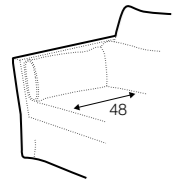

extra dimensions

depth of seat