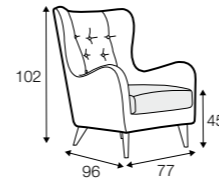

depth of seat swing

legs

no. 180 wood

no. 184 metal painted black

Pola

STD LUX CLS RICH PLUS

FC LC LCV

Buttons available in one colour.