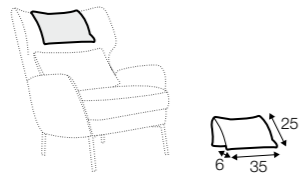

Alex

STD LUX CLS RICH PLUS

FC LC LCV

accessories

headrest

extra dimensions

legs

Alice

STD LUX CLS RICH PLUS

FC LC LCV

extra dimensions

legs