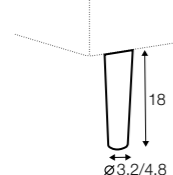

no. 141B
wood