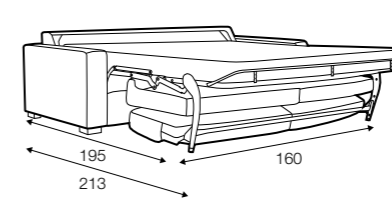

set 6 right / or left
3 seater (2 cushions) left / or right + divan right / or left

extra dimensions

depth of seat

legs

no. 47
metal chrome,
painted black

Lukas

Drawings show combinations with armrest II. Combinations with armrest I and III are properly longer or shorter in width.
Two mattresses available: bonnell and foam.