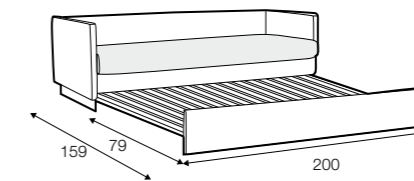

depth of seat

legs

no. 36A
plastic

Colin

STD LUX CLS RICH PLUS

FC LC LCV

sofa bed ver. A
available only in standard comfort

sofa bed ver. B
available only in rich comfort