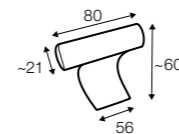

headrest L-80
The headrest is available in LUX & STANDARD/CLASSIC comfort