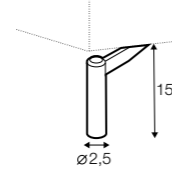

no. 145A
metal chrome,
painted black
or brass gold