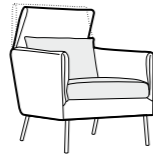

PLUS

FC

LC

LCV

armchair

footstool 58x47

extra dimensions

depth of seat