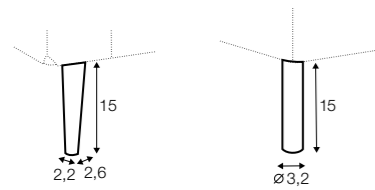

pillow round
only standard comfort

armrest protection

extra dimensions

depth of seat

legs

no. 138
wood

no. 195
metal chrome,
painted black

Linnea