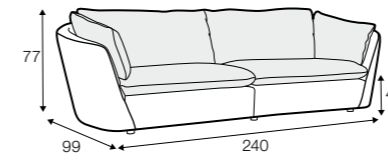

Footstool with venner top available only in fix cover.

footstool 97x43
with venner top

footstool 100x45

2 seater

3 seater

3 seater divided

3XL seater divided

set 1 right / or left
2 seater left / or right + chaiselongue right / or left