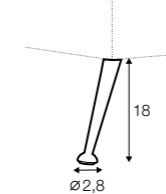

no. 175
metal chrome,
painted black