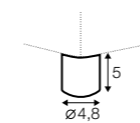

legs

no. 173
wood