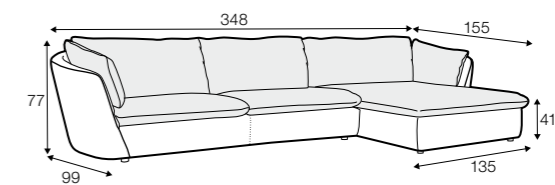

Footstool with venner top available only in fix cover.

footstool 97x43
with venner top

footstool 100x45

2 seater

3 seater

3 seater divided

3XL seater divided

set 1 right / or left
2 seater left / or right + chaiselongue right / or left