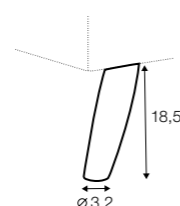

no. 210A
wood
back: armchair