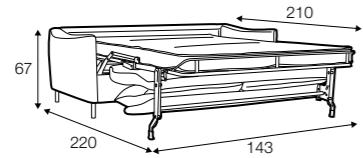

STD

LUX

CLS

RICH

PLUS

FC

LC

LCV

Two mattresses available: memory foam and cold foam
Mechanism lift-up (with rollers) available only for 2,5 seater and 3 seater

2,5 seater sofa bed