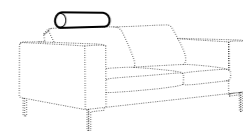

chaiselongue wide right / or left
available also as freestanding

bench right / or left

corner 90° no. 1

extra dimensions

depth of seat

accessories

headrest with roll L-50

headrest with roll L-70