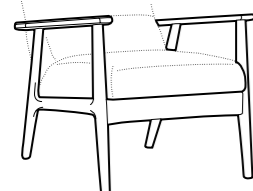

legs

wooden frame
(black, bleached oak, oak)