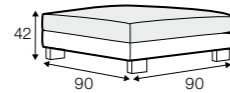

footstool 90x90
version 91x71