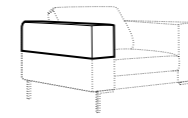

armrest protection A