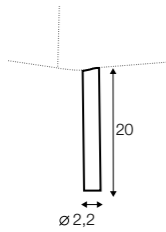

no. 162A
metal chrome,
painted black