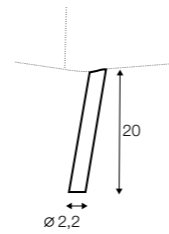

legs

no. 162A metal painted black or brass gold front: armchair