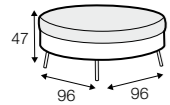

footstool ø96