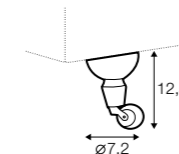

chaiselongue right / or left available also as freestanding

set 1 right / or left 3 seater left / or right + chaiselongue right / or left

extra dimensions

depth of seat

legs

no. 11 wood with gold or silver wheels front