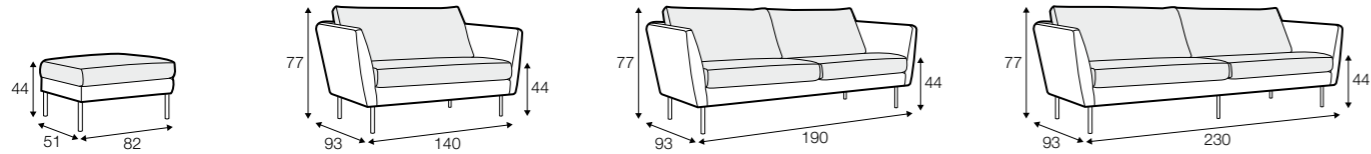

footstool 82x51

loveseat

2 seater

3 seater