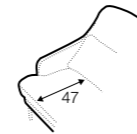

extra dimensions

depth of seat