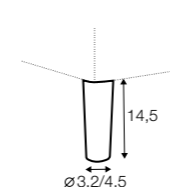

no. 153
wood