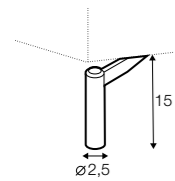

no. 145A
metal chrome,
painted black