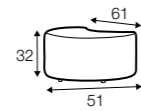

footstool vanilla