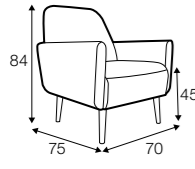

no. 196
wood

Play

STD LUX CLS RICH PLUS

FC LC LCV

pop

footstool 52x36

tune

tune without buttons