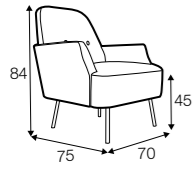

no. 196
wood

Play

STD LUX CLS RICH PLUS

FC LC LCV

pop

footstool 52x36

tune

tune without buttons