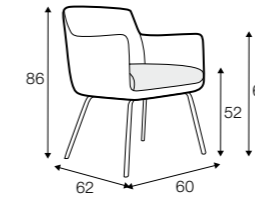

chair with metal frame