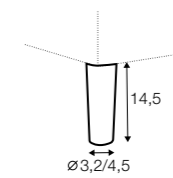

no. 153 wood