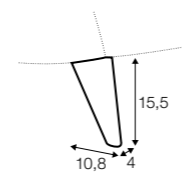

no. 91
wood
back