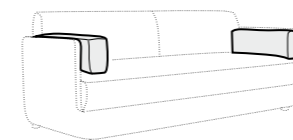

FC LC LCV

3 seater sofa bed

extra dimensions

depth of seat

accessories

armrest cushion 58x24

armrest cushion 58x40

seat protection cover with bag