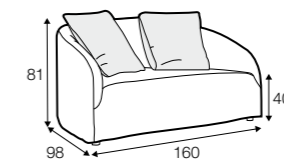

Dahlia

indoor/outdoor

STD LUX CLS RICH PLUS

FC LC LCV

Not available for UK market.

armchair

footstool 108x65

2 seater