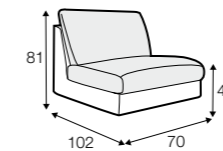

armchair without armrests