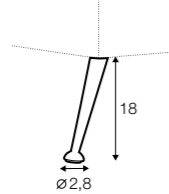

no. 175
metal chrome,
painted black