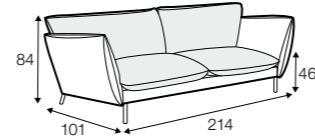

PLUS

FC

LC

LCV

All drawings shown height with leg no. 145A H-20.

armchair

footstool 80x58

2 seater