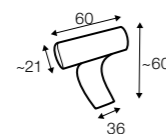

headrest L-60
The headrest is available in LUX & STANDARD/CLASSIC comfort