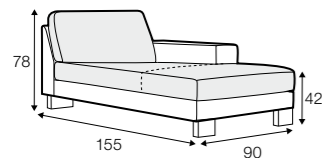

chaiselongue 71 right / or left