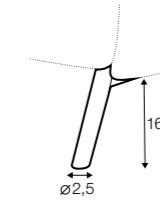

no. 157
metal chrome,
painted black
back