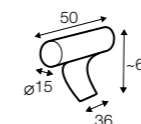

accessories

headrest with roll L-50