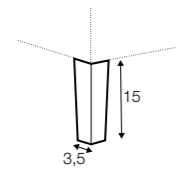

extra dimensions

depth of seat

accessories

cushion 81x48

cushion 67x48

armrest/backrest
available in loose cover

legs

no. 128
aluminium
or aluminium
painted black