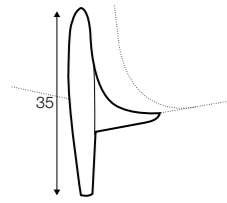

legs

The width of the sofas depends on the legs. The difference is 5 cm overall dimensions.

no. 159
wood
front