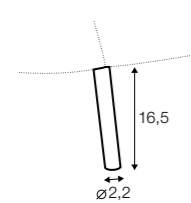

armrest protection

headrest

extra dimensions

depth of armchair seat

depth of sofa seat

legs

no. 160 metal chrome, painted black or brass gold front: armchair, footstool, sofa

no. 160A metal chrome, painted black or brass gold back: armchair, footstool