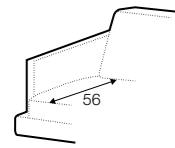

extra dimensions

depth of seat