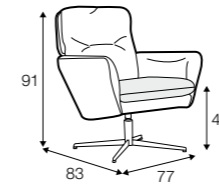

Amy

armchair