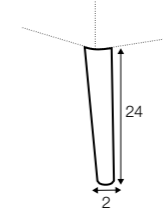

no. 197
wood
only for footstool