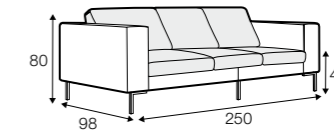

3XL seater divided