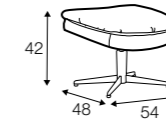

footstool 53x47

armchair lux

footstool lux 54x48

extra dimensions

depth of seat Lean backrest: manual or electric.

legs

swivel
black
swivel with memory function
non-rotating leg

Jack