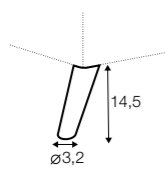

no. 141A
wood
back: only for armchair
with front leg no. 153