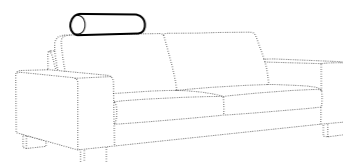

headrest with roll L-80
The headrest is available only in STANDARD/CLASSIC comfort