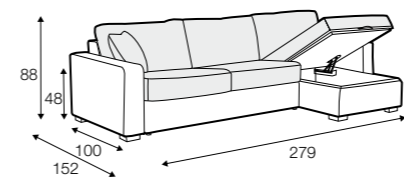

set 6 right / or left
3 seater (2 cushions) left / or right + divan right / or left

extra dimensions

depth of seat

legs

no. 47
metal chrome,
painted black

Lukas

Drawings show combinations with armrest II. Combinations with armrest I and III are properly longer or shorter in width.
Two mattresses available: bonnell and foam.