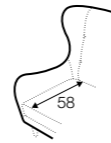

extra dimensions

depth of seat