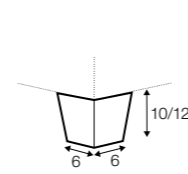

legs

no. 19
wood