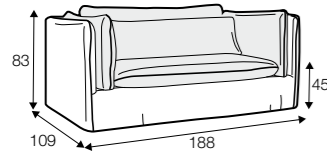

Vidar

STD LUX CLS RICH PLUS

FC LC LCV

loose cover elements

2 seater

loose cover with velcro elements

modular system

elements of the modular system loose cover

loose cover with velcro elements

extra dimensions

legs