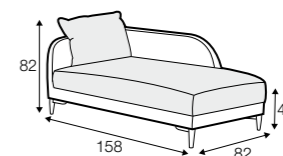

chaiselongue
freestanding left