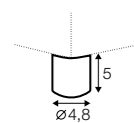

element 108x108

extra dimensions

accessories

cushion 53x53

cushion 90x32

legs

no. 173
wood

available materials for tray