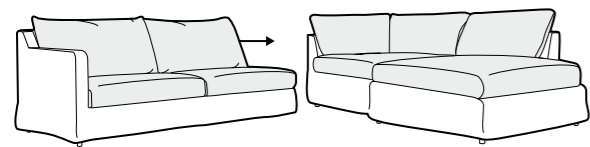

modular system

elements of the modular system loose cover elements