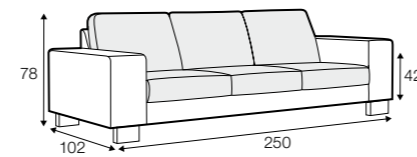

3 seater XL 71