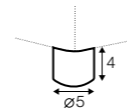

chaiselongue
right / or left

chaiselongue wide
right / or left

corner 90°

extra dimensions

depth of seat

legs

no. 37C
plastic

Betty