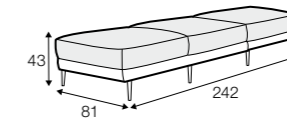

seat element 240