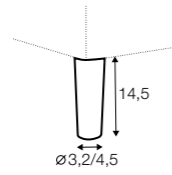

no. 153
wood