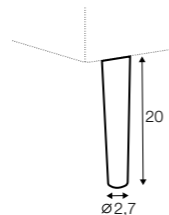

no. 154A
wood
footstool 66x48
armchair:
154A front,
154B back