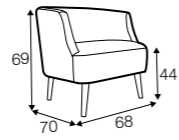

no. 196
wood

Play

STD LUX CLS RICH PLUS

FC LC LCV

pop

footstool 52x36

tune

tune without buttons