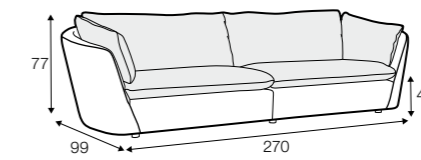

Footstool with venner top available only in fix cover.

footstool 97x43
with venner top

footstool 100x45

2 seater

3 seater

3 seater divided

3XL seater divided

set 1 right / or left
2 seater left / or right + chaiselongue right / or left