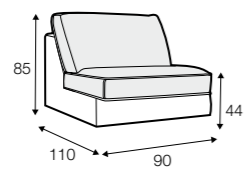

armchair without armrests