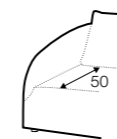

extra dimensions

depth of seat