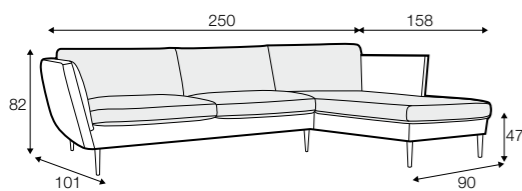

set 1 right / or left
2 seater left / or right + chaiselongue right / or left