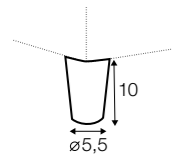

legs

no. 58A
wood