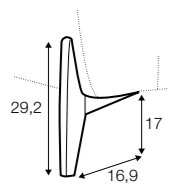

extra dimensions

depth of seat

accessories

low back cushion
60x20
2 seater

low back cushion
75x20
3 seater

low back cushion
90x20
4 seater

legs

no. 193
wood