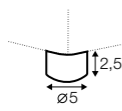

no. 37E
plastic
footstool vanilla