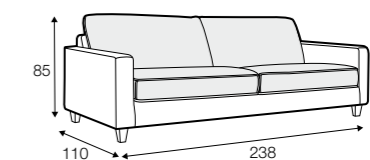

3 seater / or 3 seater divided