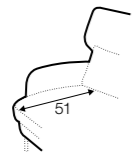

armrest protection

headrest

extra dimensions

depth of armchair seat

depth of sofa seat

legs

no. 160 metal chrome, painted black or brass gold front: armchair, footstool, sofa

no. 160A metal chrome, painted black or brass gold back: armchair, footstool