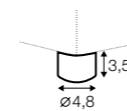

depth of seat

accessories

armrest 109x33

coffee table 104x31

coffee table 104x104

legs

no. 173
wood

available materials for top