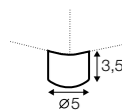

legs

no. 37D
plastic
armchair espresso
footstool sugar