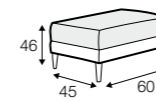

footstool 60x45