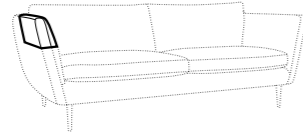

armrest protection