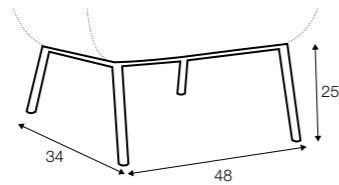

armchair

armchair fabric with leather on seat frame

footstool 57x45 on metal frame

extra dimensions

depth of seat

legs

no. 189 metal chrome, painted black or brass gold armchair

no. 189A metal chrome, painted black or brass gold footstool