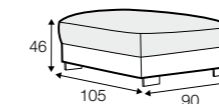

footstool 105x90