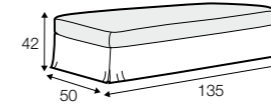

footstool 135x50