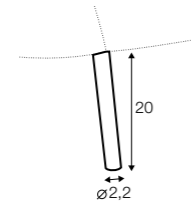

armrest protection

headrest

extra dimensions

depth of armchair seat

depth of sofa seat

legs

no. 160 metal chrome, painted black or brass gold front: armchair, footstool, sofa

no. 160A metal chrome, painted black or brass gold back: armchair, footstool