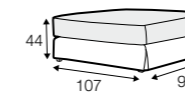

no. 195
metal chrome,
painted black

no. 141A
wood

no. 196
wood

no. 145A
metal chrome,
painted black

Heaven

All elements (excepted corner 90°) available also as freestanding elements.

footstool 97x82

footstool 107x92