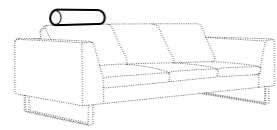

headrest with roll L-70