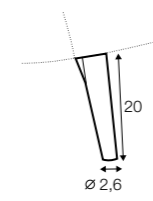

no. 212 wood front