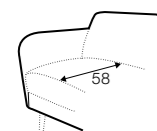

extra dimensions

depth of seat