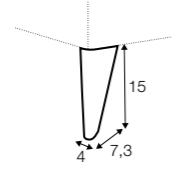

legs

no. 91
wood

Ohio

STD LUX CLS RICH PLUS

FC LC LCV

Drawings shown height with leg no. 119 H-15.