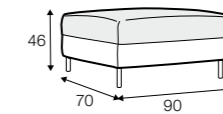

no. 145A
metal painted
black

Emma

armchair

armchair wide

footstool 90x70

2 seater

3 seater

3XL seater divided