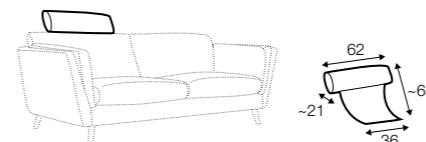

accessories

headrest L-62