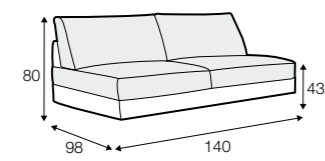

2 seater without armrests