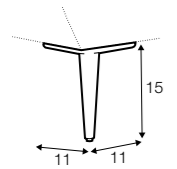

extra dimensions

depth of seat

accessories

cushion 81x48

cushion 67x48

armrest/backrest
available in loose cover

legs

no. 128
aluminium
or aluminium
painted black