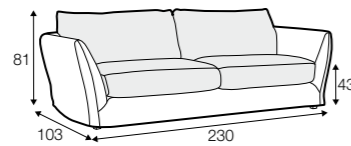

FC

LC

LCV

All drawings shown height with leg no. 12 H-8.

armchair

armchair wide

footstool 105x80

2 seater