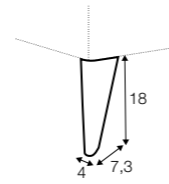

armchair

footstool 55x50

extra dimensions

depth of seat

legs

no. 91 wood front

no. 91 wood back

Polly