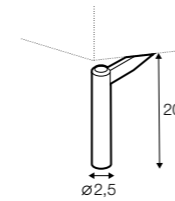

legs

no. 145A
metal painted
black