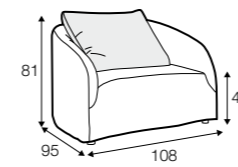

Dahlia

indoor/outdoor

STD LUX CLS RICH PLUS

FC LC LCV

Not available for UK market.

armchair

footstool 108x65

2 seater