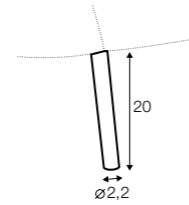

no. 160C
metal chrome,
painted black