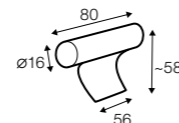

bench 71 right / or left

bench 91 right / or left

corner 90° no. 310

corner 90° no. 320

extra dimensions

depth of seat

accessories

headrest with roll L-60
The headrest is available only in STANDARD/CLASSIC comfort