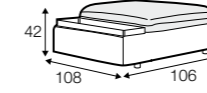

no. 37C
plastic

Milou

All elements are freestanding.

footstool 108x86

footstool 108x106
with tray 103x19x9

3 seater

set 1 right / or left
3 seater left / or right + chaiselongue right / or left with tray 55x19x6