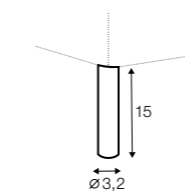

no. 195
metal chrome,
painted black