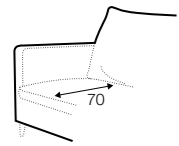

pillow round
only standard comfort

armrest protection

extra dimensions

depth of seat

legs

no. 138
wood

no. 195
metal chrome,
painted black

Linnea