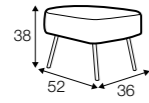

no. 196
wood

Play

STD LUX CLS RICH PLUS

FC LC LCV

pop

footstool 52x36

tune

tune without buttons