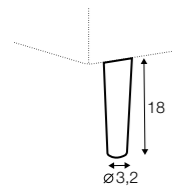

legs

no. 141
wood