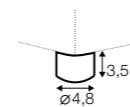

depth of seat

accessories

armrest / headrest 88

armrest / headrest 103

metal tray 50x27
soft touch, black

back cushion 75x65

back cushion 90x65

legs