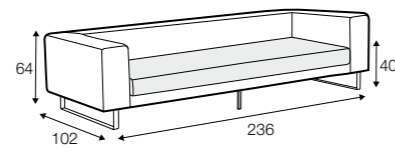

example without cushions
3 seater