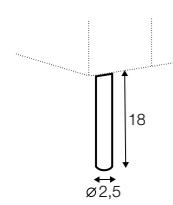

legs

no. 177
metal painted black
recommended