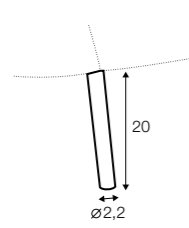

depth of seat without cushion

accessories

armrest cover and headrest cover

legs

no. 180
wood

no. 160C
metal painted
black or brass gold
footstool
front: armchair

no. 160D
metal painted
black or brass gold
back: armchair