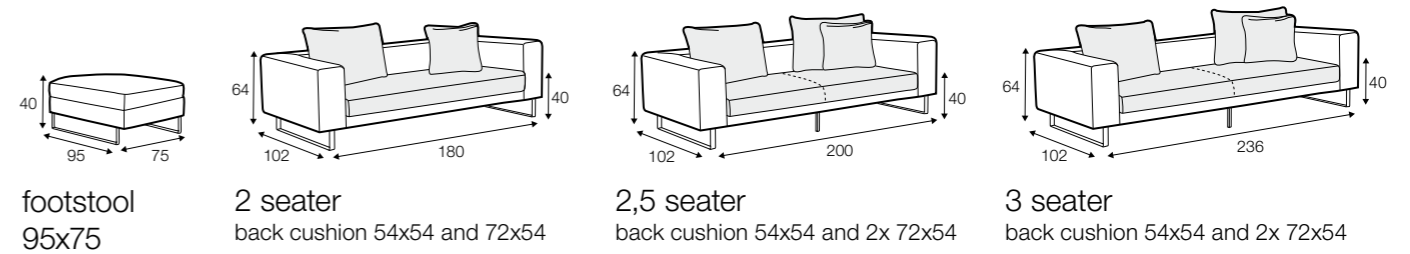

extra dimensions

legs

Linnea

STD LUX CLS RICH PLUS

FC LC LCV

All elements available also as freestanding elements.