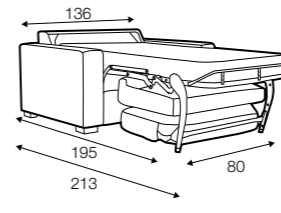

set 6 right / or left
3 seater (2 cushions) left / or right + divan right / or left

extra dimensions

depth of seat

legs

no. 47
metal chrome,
painted black

Lukas

Drawings show combinations with armrest II. Combinations with armrest I and III are properly longer or shorter in width.
Two mattresses available: bonnell and foam.