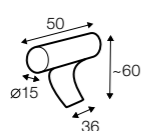

chaiselongue wide right / or left
available also as freestanding

bench right / or left

corner 90° no. 1

extra dimensions

depth of seat

accessories

headrest with roll L-50

headrest with roll L-70