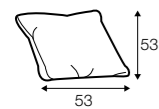

accessories

cushion 53x53