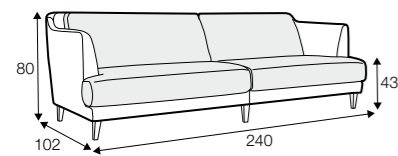

3XL seater divided
with 2 cushions