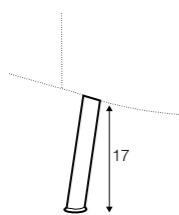

no. 150C
metal chrome,
painted black
armchair: 150B front,
150C back