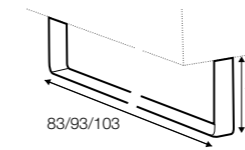

back cushion
54x54
mix (foam and silicon)

back cushion
54x54 dibble
mix (foam and silicon)

legs

no. 47
metal chrome,
painted black

no. 104
metal chrome,
painted black

Lotus

outdoor

STD