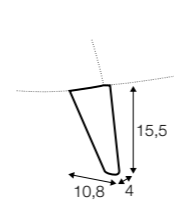

no. 91
wood
back