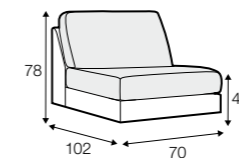

armchair 71
without armrests