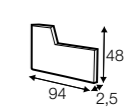

endpart left / or right