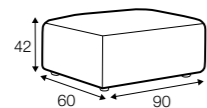

footstool 90x60