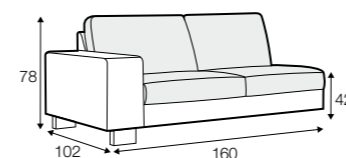

2 seater 71 left / or right