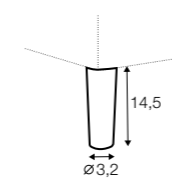

chaiselongue right / or left

chaiselongue long right / or left

bench right / or left

corner 90°

extra dimensions

depth of seat

legs

no. 152
wood