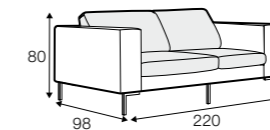

Disa

STD LUX CLS RICH PLUS

FC LC LCV

extra dimensions

accessories

legs

Domino

STD LUX CLS RICH PLUS

FC LC LCV

All drawings shown height with leg no. 47 H-16.

3 seater