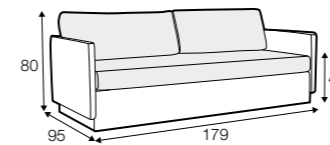

depth of seat

legs

no. 36A
plastic

Colin

STD LUX CLS RICH PLUS

FC LC LCV

sofa bed ver. A
available only in standard comfort

sofa bed ver. B
available only in rich comfort