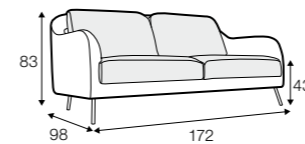

legs

no. 83
metal chrome, painted black

Karin

STD LUX CLS RICH PLUS

FC LC LCV

2 seater

extra dimensions

accessories