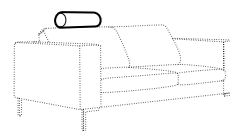

chaiselongue wide right / or left
available also as freestanding

bench right / or left

corner 90° no. 1

extra dimensions

depth of seat

accessories

headrest with roll L-50

headrest with roll L-70