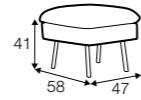

PLUS

FC

LC

LCV

armchair

footstool 58x47

extra dimensions

depth of seat