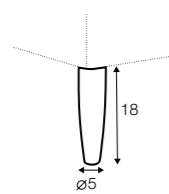

no. 135
wood