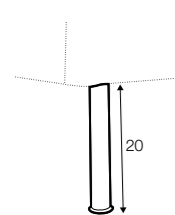

no. 150B
metal chrome,
painted black
armchair: 150B front,
150C back