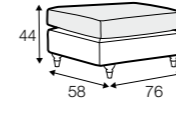

Howard

STD LUX CLS RICH PLUS

FC LC LCV

armchair

footstool 76x58

3 seater

3,5 seater

3,5 seater divided