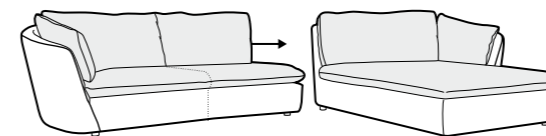

modular system