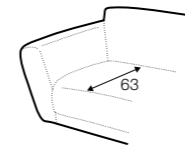

chaiselongue
right / or left

chaiselongue wide
right / or left

corner 90°

extra dimensions

depth of seat

legs

no. 37C
plastic

Betty