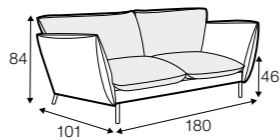

PLUS

FC

LC

LCV

All drawings shown height with leg no. 145A H-20.

armchair

footstool 80x58

2 seater