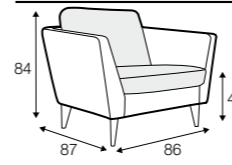

swivel
armchair espresso
footstool sugar

Mynta

STD LUX CLS RICH PLUS

FC LC LCV

armchair

footstool 55x44

2 seater

2,5 seater