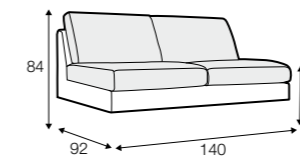

2 seater
without armrests