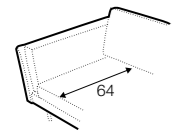

extra dimensions

depth of seat