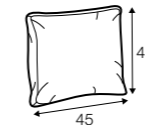

extra dimensions

depth of seat

accessories

cushion
40x40

cushion
45x45

legs

no. 07
wood

no. 84
metal chrome,
painted black