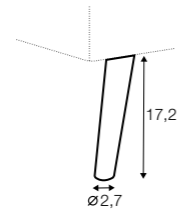

no. 154B
wood