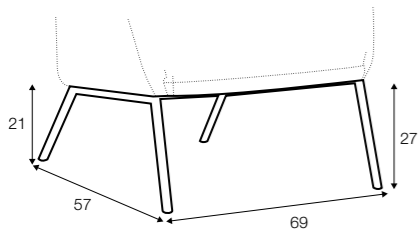

legs

no. 189 metal chrome, painted black or brass gold armchair