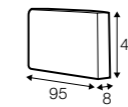

endpart left / or right