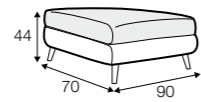

footstool 90x70