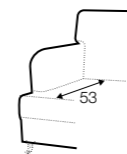

extra dimensions

depth of seat