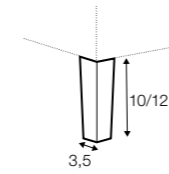

no. 109
wood