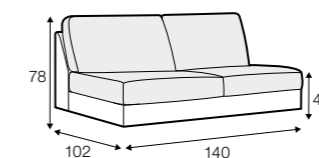

2 seater 71 without armrests