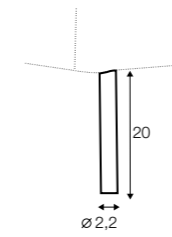

no. 162A
metal chrome,
painted black