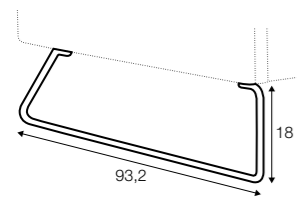

no. 179
metal painted black

There are two options to place the leg.