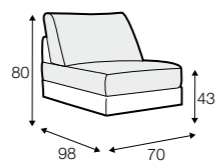

armchair without armrests