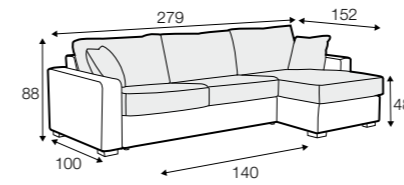

set 6 right / or left
3 seater (2 cushions) left / or right + divan right / or left

extra dimensions

depth of seat

legs

no. 47
metal chrome,
painted black

Lukas

Drawings show combinations with armrest II. Combinations with armrest I and III are properly longer or shorter in width.
Two mattresses available: bonnell and foam.