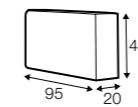

modular system

elements of the modular system

extra dimensions

accessories

armrest B

legs