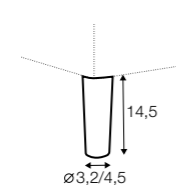

depth of seat

accessories

headrest L-77

headrest L-62

endpart left / or right

legs

no. 141A wood recommended

no. 141B wood