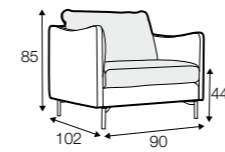

accessories

armchair armrest cover 48x22

armrest cover for others 55x22

legs

no. 141A
wood

no. 160A
metal chrome,
painted black
or brass gold

Karla

All drawings shown height with leg no. 141A H-14.