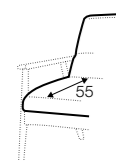

extra dimensions

depth of seat