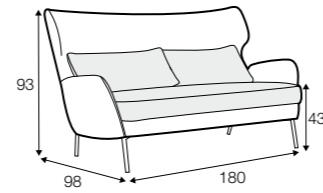

Alex

STD LUX CLS RICH PLUS

FC LC LCV

armchair

footstool 65x49

footstool round

2,5 seater

accessories