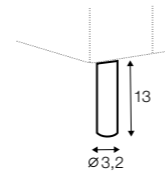

legs

no. 195
metal chrome,
painted black