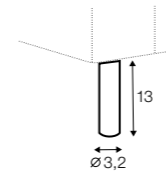

no. 196
wood