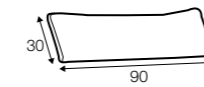

accessories

lumbar cushion
55x30

lumbar cushion
90x30

legs

no. 24
wood

Nova

STD

LUX