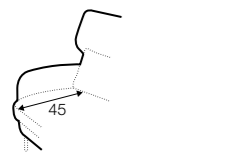

extra dimensions

depth of armchair seat