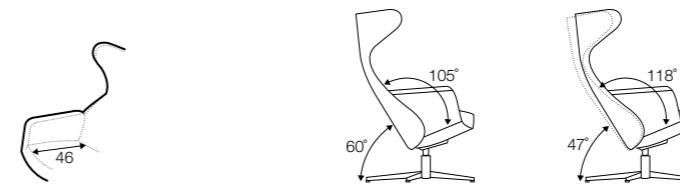

footstool 53x47

armchair lux

footstool lux 54x48

extra dimensions

depth of seat Lean backrest: manual or electric.

legs

swivel
black
swivel with memory function
non-rotating leg

Jack