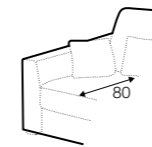

extra dimensions

depth of seat