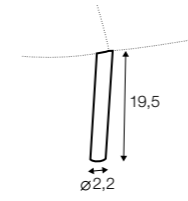

no. 160D metal painted black or brass gold back: armchair