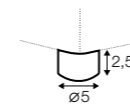

LC

LCV

armchair

armchair swivel

extra dimensions

depth of seat

legs

no. 37E
plastic