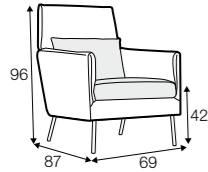

PLUS

FC

LC

LCV

armchair

footstool 58x47

extra dimensions

depth of seat