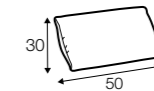

3 seater

4 seater divided

extra dimensions

depth of seat

depth of seat
armchair

accessories

cushion
45x45

cushion
50x30