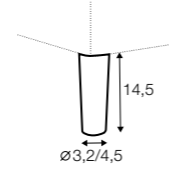

no. 153
wood