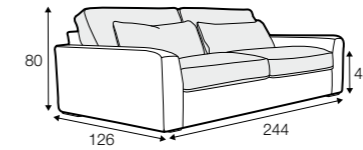

3XL seater divided