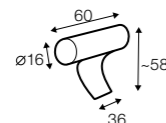

bench 71 right / or left

bench 91 right / or left

corner 90° no. 310

corner 90° no. 320

extra dimensions

depth of seat

accessories

headrest with roll L-60
The headrest is available only in STANDARD/CLASSIC comfort