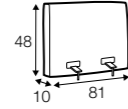

extra dimensions

depth of seat

accessories

cushion 81x48

cushion 67x48

armrest/backrest
available in loose cover

legs

no. 128
aluminium
or aluminium
painted black