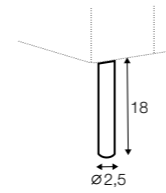

legs

no. 177
metal chrome,
painted black