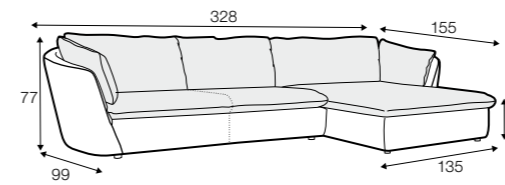

Footstool with venner top available only in fix cover.

footstool 97x43
with venner top

footstool 100x45

2 seater

3 seater

3 seater divided

3XL seater divided

set 1 right / or left
2 seater left / or right + chaiselongue right / or left