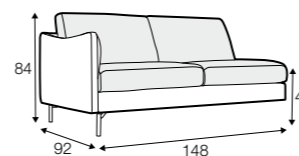

elements of the modular system

2 seater
left / or right