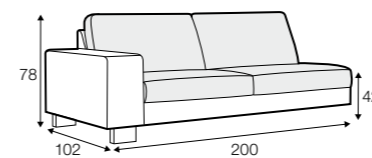

3 seater 91 left / or right