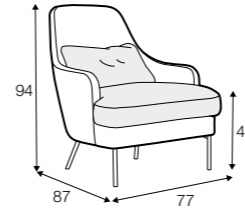

no. 160C metal chrome, painted black, or brass gold footstool round

no. 160D metal chrome, painted black, or brass gold back: sofa

Alice

STD LUX CLS RICH PLUS

FC LC LCV

armchair

extra dimensions

depth of seat