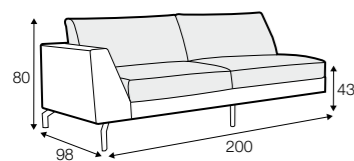

3 seater left / or right