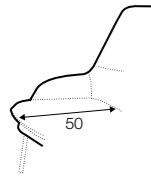

extra dimensions

depth of seat