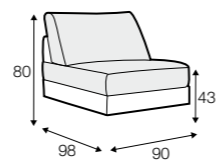

armchair wide without armrests