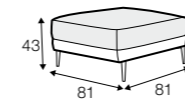

STD LUX CLS RICH PLUS

FC LC LCV

All elements available also as freestanding elements.

armchair

footstool 80x60

2 seater

3 seater

seat elements