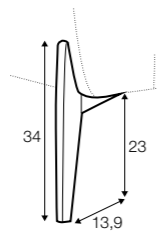

no. 193A
wood
front: only for
armchair