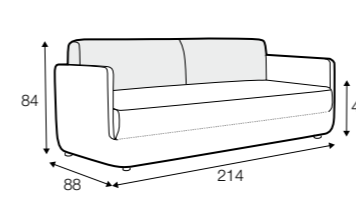

FC LC LCV

3 seater sofa bed

extra dimensions

depth of seat

accessories

armrest cushion 58x24

armrest cushion 58x40

seat protection cover with bag