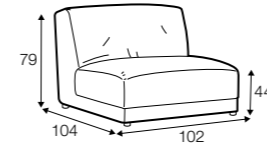

element 102