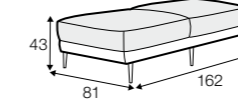

seat element 160