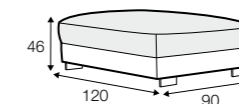

footstool 120x90