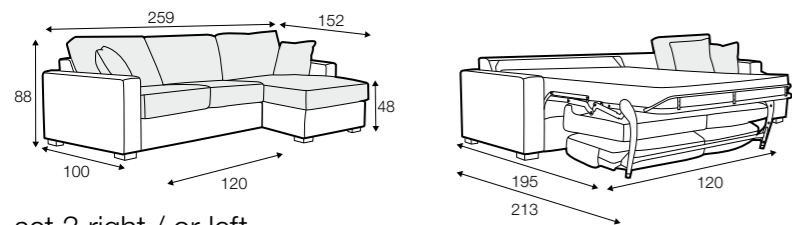

set 6 right / or left
3 seater (2 cushions) left / or right + divan right / or left

extra dimensions

depth of seat

legs

no. 47
metal chrome,
painted black

Lukas

Drawings show combinations with armrest II. Combinations with armrest I and III are properly longer or shorter in width.
Two mattresses available: bonnell and foam.