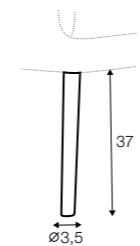

no. 208
wood