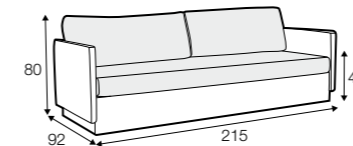

depth of seat

legs

no. 36A
plastic

Colin

STD LUX CLS RICH PLUS

FC LC LCV

sofa bed ver. A
available only in standard comfort

sofa bed ver. B
available only in rich comfort