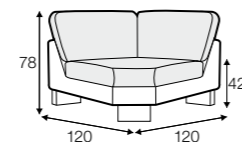

corner 90° no. 310