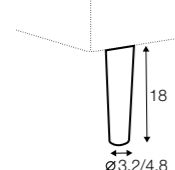

3 seater

extra dimensions

depth of seat

accessories

headrest L-62

headrest L-77

legs

no. 141A
wood
recommended