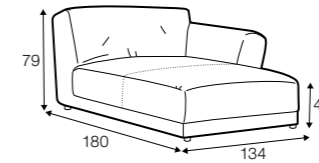

chaiselongue
right / or left

chaiselongue wide
right / or left

corner 90°

extra dimensions

depth of seat

legs

no. 37C
plastic

Betty