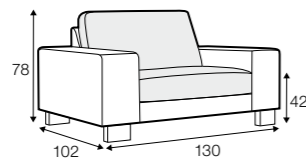

armchair 91