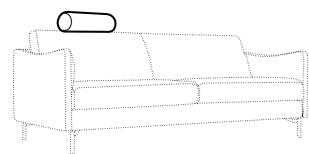

divan right / or left

bench right / or left

corner 90°

extra dimensions

depth of seat

accessories

headrest with roll L-60

endpart left / or right