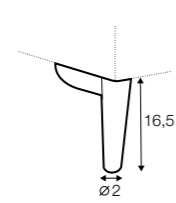

legs

The width of the sofas depends on the legs. The difference is 5 cm overall dimensions.

no. 159
wood
front

no. 159A
wood
back

no. 159B
wood
only chaiselongue

no. 159C
wood
only corner

Jenny Bistro

bistro chair