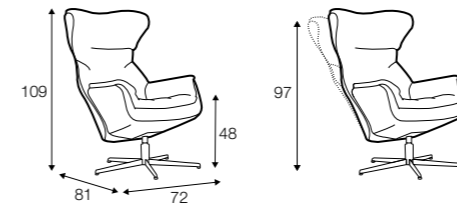

footstool 53x47

armchair lux

footstool lux 54x48

extra dimensions

depth of seat Lean backrest: manual or electric.

legs

swivel
black
swivel with memory function
non-rotating leg

Jack