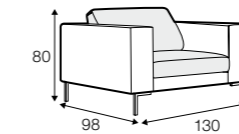

Domino

STD LUX CLS RICH PLUS

FC LC LCV

All drawings shown height with leg no. 47 H-16.

armchair

armchair wide

footstool 90x70

footstool 100x90