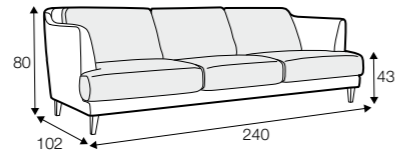

3XL seater
with 3 cushions