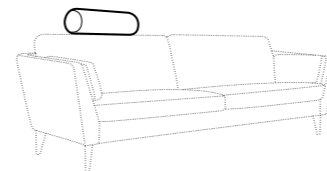

accessories

headrest with roll L-50