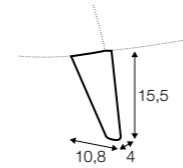

armchair

footstool 55x50

extra dimensions

depth of seat

legs

no. 91 wood front

no. 91 wood back

Polly