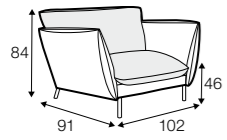

PLUS

FC

LC

LCV

All drawings shown height with leg no. 145A H-20.

armchair

footstool 80x58

2 seater