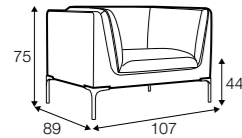

Frej

STD LUX CLS RICH PLUS

FC LC LCV

All elements available in combination fabric and leather.

armchair

modular system

elements of the modular system

extra dimensions

accessories

legs