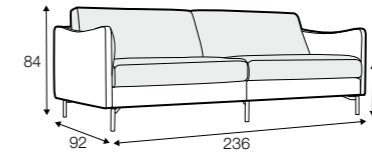

**

STD LUX CLS RICH PLUS

FC LC LCV

armchair

footstool 80x64

2 seater

2,5 seater

3 seater