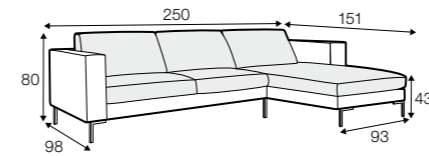

set 1 right / or left
2 seater left / or right
+ chaiselongue right / or left