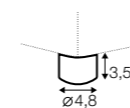

extra dimensions

depth of seat
sofa bed ver. A

depth of seat
sofa bed ver. B

legs

no. 173
wood
available only for sofa bed ver. A

Colorado

STD

LUX