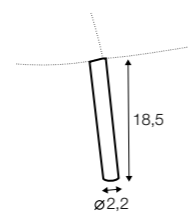

no. 181A
metal painted
black or brass gold
back