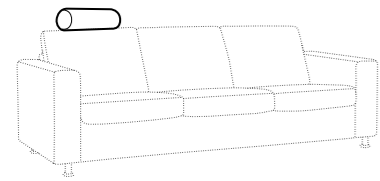

divan right / or left

corner 90°

corner 90° no 2

extra dimensions

depth of seat

accessories

headrest with roll L-50

headrest with roll L-78