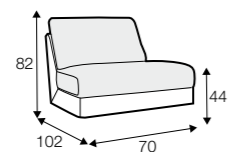

armchair without armrests