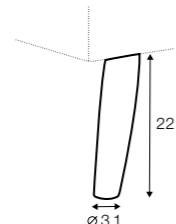

no. 210
wood
front: armchair
footstool