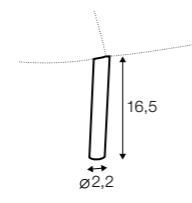

no. 160D metal chrome, painted black, or brass gold back: sofa