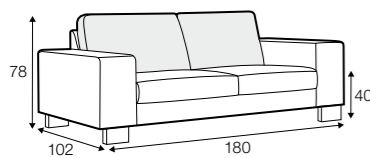

sofa bed
standard comfort - only version 70 for fabric and leather