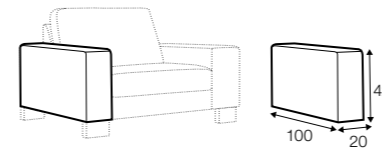

armrest 400
100x20x42
available with feet:
no. 47, no. 51, no. 145A, no. 176
legs to SB H-100:
all above