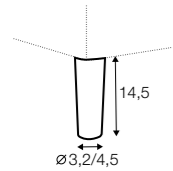

legs

no. 153
wood