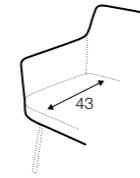

extra dimensions

depth of seat

legs