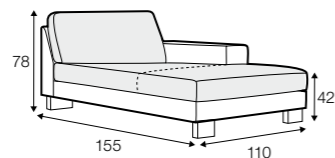

chaiselongue 91 right / or left