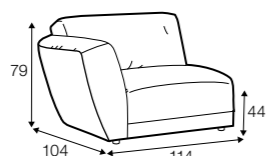

element 114 left / or right