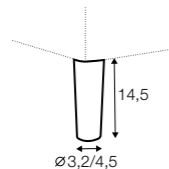

no. 153
wood