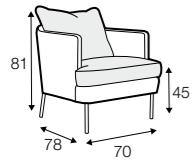

STD

LUX

CLS

RICH

PLUS

FC

LC

LCV

Armchair with detail available only in loose cover.

armchair