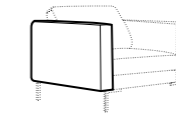

modular system

elements of the modular system

extra dimensions

accessories

armrest B

legs