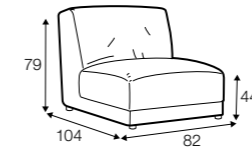

Asta

STD

LUX

CLS

RICH

PLUS

FC

LC

LCV

element 134 left / or right + element 102
+ corner 90° + element 134 right / or left

element 134 left / or right + chaiselongue wide right / or left

modular system

elements of modular system

element 82

extra dimensions

legs