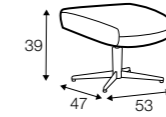

footstool 53x47

armchair lux

footstool lux 54x48

extra dimensions

depth of seat Lean backrest: manual or electric.

legs

swivel
black
swivel with memory function
non-rotating leg

Jack