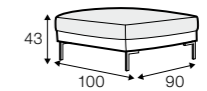

Domino

STD LUX CLS RICH PLUS

FC LC LCV

All drawings shown height with leg no. 47 H-16.

armchair

armchair wide

footstool 90x70

footstool 100x90