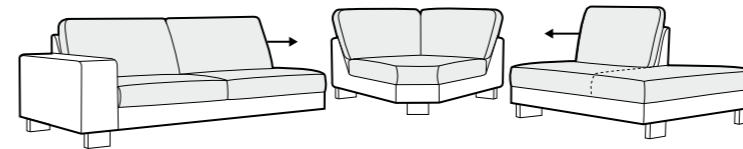

modular system

elements of the modular system