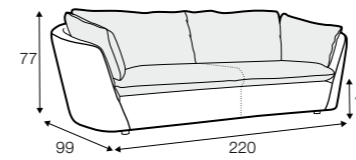

STD LUX CLS RICH PLUS

FC LC LCV

Footstool with venner top available only in fix cover.

2 seater