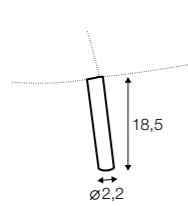

no. 160A
metal chrome,
painted black
back: armchair