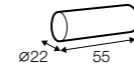

accessories

roll cushion