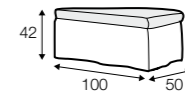

footstool 100x50
loose cover