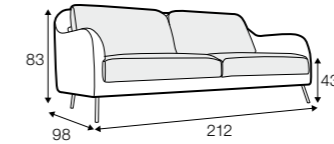

legs

no. 83
metal chrome, painted black

Karin

STD LUX CLS RICH PLUS

FC LC LCV

3 seater

extra dimensions

accessories