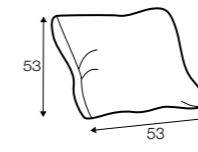

cushion
53x53