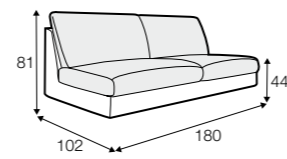

3 seater without armrests