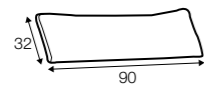

element 108x108

extra dimensions

accessories

cushion 53x53

cushion 90x32

legs

no. 173
wood

available materials for tray