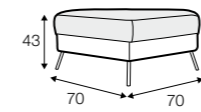

footstool 70x70