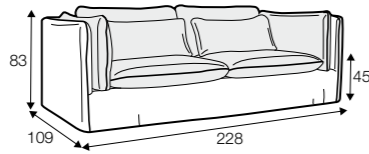

Vidar

STD LUX CLS RICH PLUS

FC LC LCV

loose cover elements

3 seater

loose cover with velcro elements

modular system

elements of the modular system loose cover

loose cover with velcro elements

extra dimensions

legs