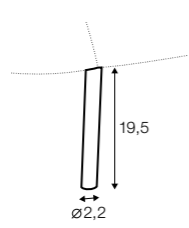

no. 160D
metal painted
black or brass gold
back: armchair