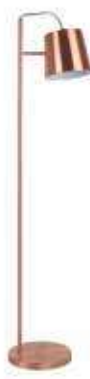

more variations available

5000806  
5000805

**TRIPOD WOOD**

50x151 cm  
material: polyester, metal

more variations available

5000800  
5000801  
5000802

**TRIPOD**

50x157 cm  
material: polyester, metal