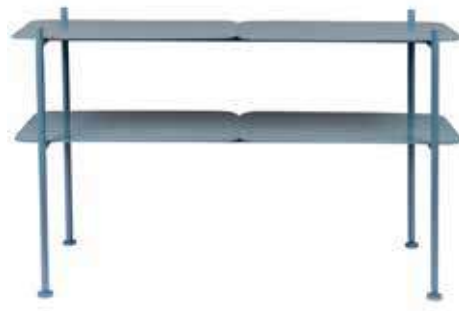

RIVER L

100x35x62 cm
material: iron

4100079

4100078

Designed by
studio APE