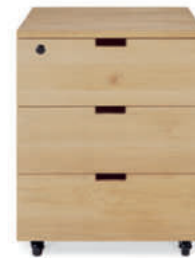

Metal cable tray

length x width x height	black	white
40 x 29 x 10 cm | 15.5" x 11.5" x 4"	26316	26317

cable management for select desks

Billy drawer unit

	length x width x height	oak [Ⓞ]	oak black [Ⓟ] [Ⓟ]
3 drawers	50 x 56 x 62 cm | 19.5" x 22" x 24.5"	50624	50625

oak

oak black

Oscar drawer unit

	length x width x height	teak + teak black [Ⓝ] [Ⓟ]
3 drawers	50 x 56 x 61 cm | 19.5" x 22" x 24"	10127
1 drawer	50 x 56 x 61 cm | 19.5" x 22" x 24"	10126

teak + teak black