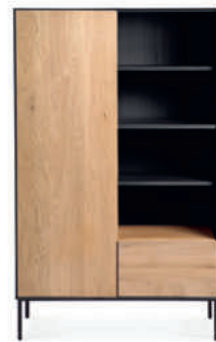

oak + black metal legs

1 door + 1 drawer

Blackbird cupboard

	length x width x height	oak (black)  
1 door + 1 drawer	110 x 45 x 178 cm 43.5" x 17.5" x 70"	51470

oak (black) + black metal legs 1 door + 1 drawer