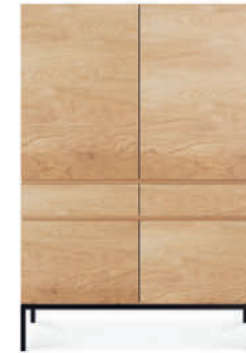

oak

2 sliding doors + 2 drawers

Ligna cupboard

	length x width x height	oak ☉
4 doors + 2 drawers	110 x 50 x 162 cm 43.5" x 19.5" x 64"	51117

oak + black metal legs

4 doors + 2 drawers

Whitebird cupboard

	length x width x height	oak ☉
1 door + 1 drawer	110 x 45 x 178 cm 43.5" x 17.5" x 70"	51469