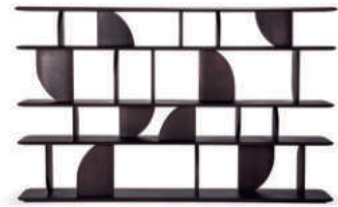

length x width x height	oak 
103 x 36 x 206 cm 40.5" x 14" x 81"	50762

Stairs column

length x width x height	oak 
45 x 46 x 204 cm 17.5" x 18" x 80.5"	50761

Rise rack

length x width x height	oak 
140 x 38 x 165 cm 55" x 15" x 65"	50137

Oscar rack

length x width x height	teak  
120 x 40 x 195 cm 47" x 15.5" x 77"	10144

oak

oak

oak + black metal frame

teak + black metal legs

5 sliding doors

Geometric rack

length x width x height	teak dark brown (V) (B)
210 x 35 x 130 cm 82.5" x 14" x 51"	10496

teak dark brown

Studio rack

length x width x height	teak black (V)	teak (N) (V)
120 x 40 x 205 cm 47" x 15.5" x 80.5"	10081	10082