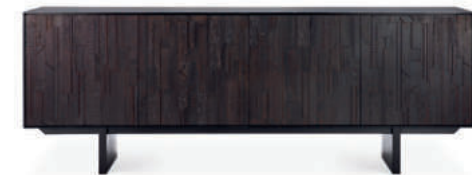

teak off black, mahogany off black 4 doors