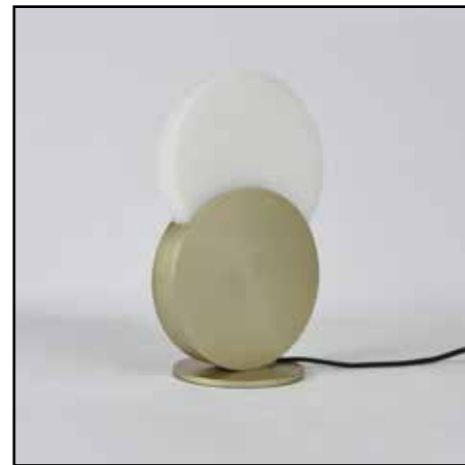

LED inclus / LED included

IP20

Laiton / Brass
JL01SB004000

Noir / Black
JL01SB004001

Lampe à poser / Table lamp

Taille / Size : 31x20x3.5 cm

Matière / Materials : Acrylique et acier laitoné / Acrylic and plated brass