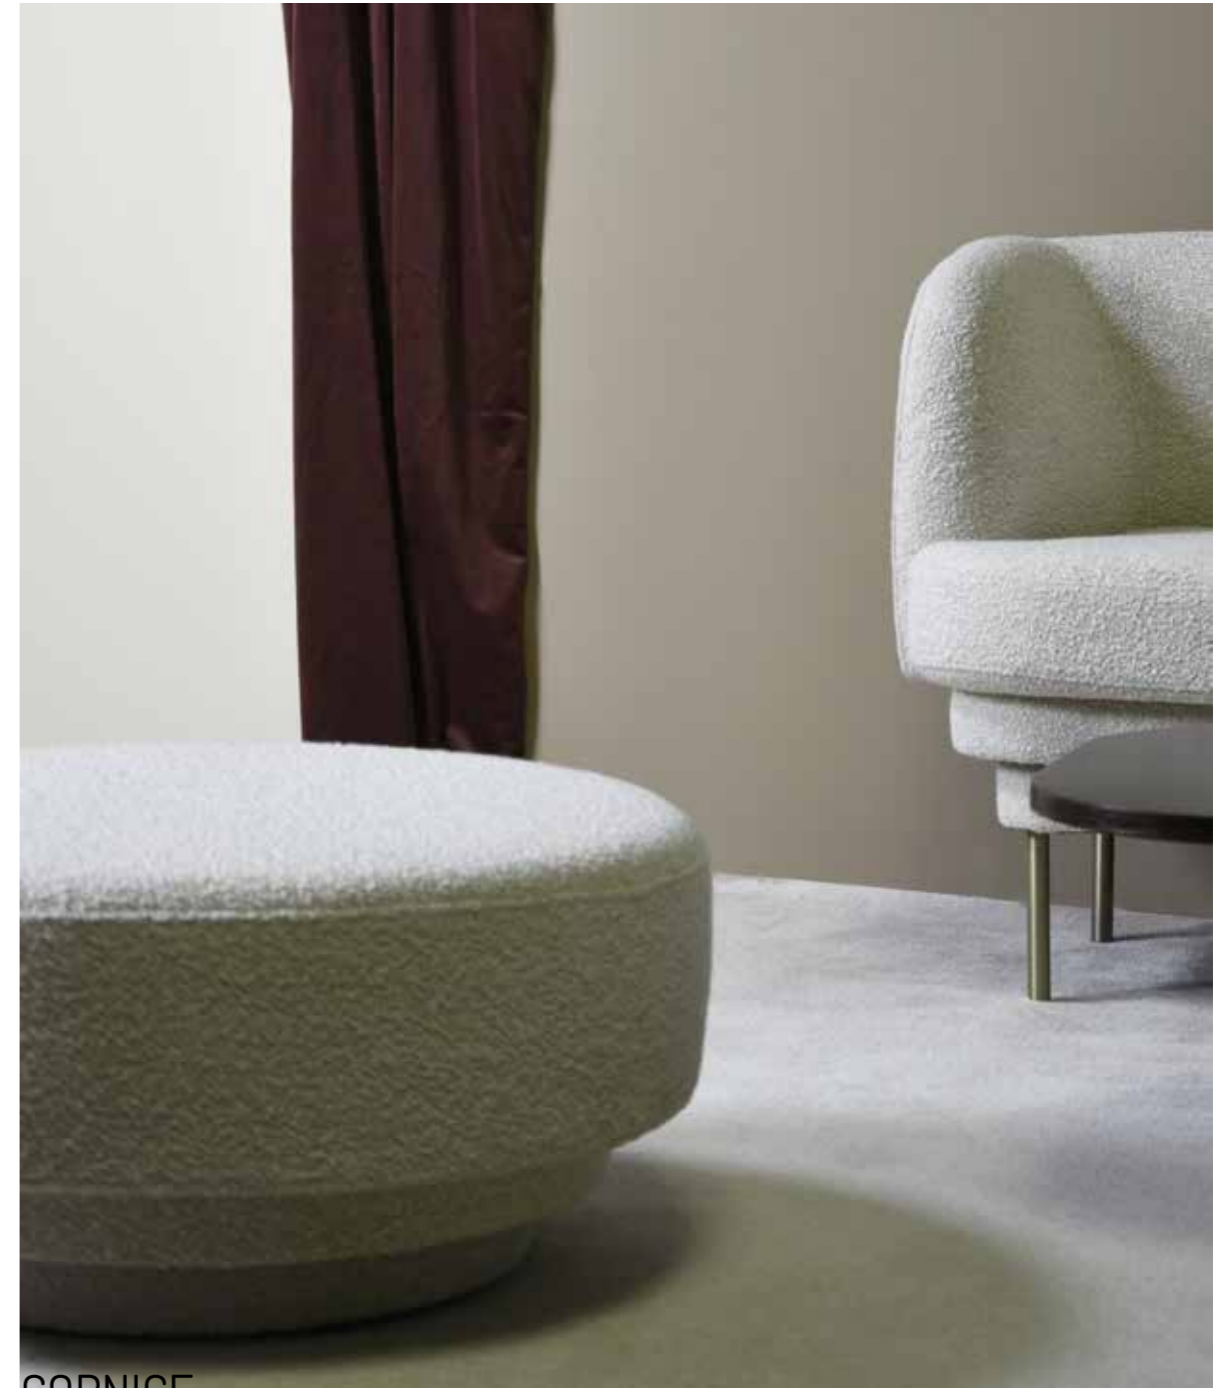

CORNICE

Sofa, armchair, pouf and ottoman
Design by Bicolter