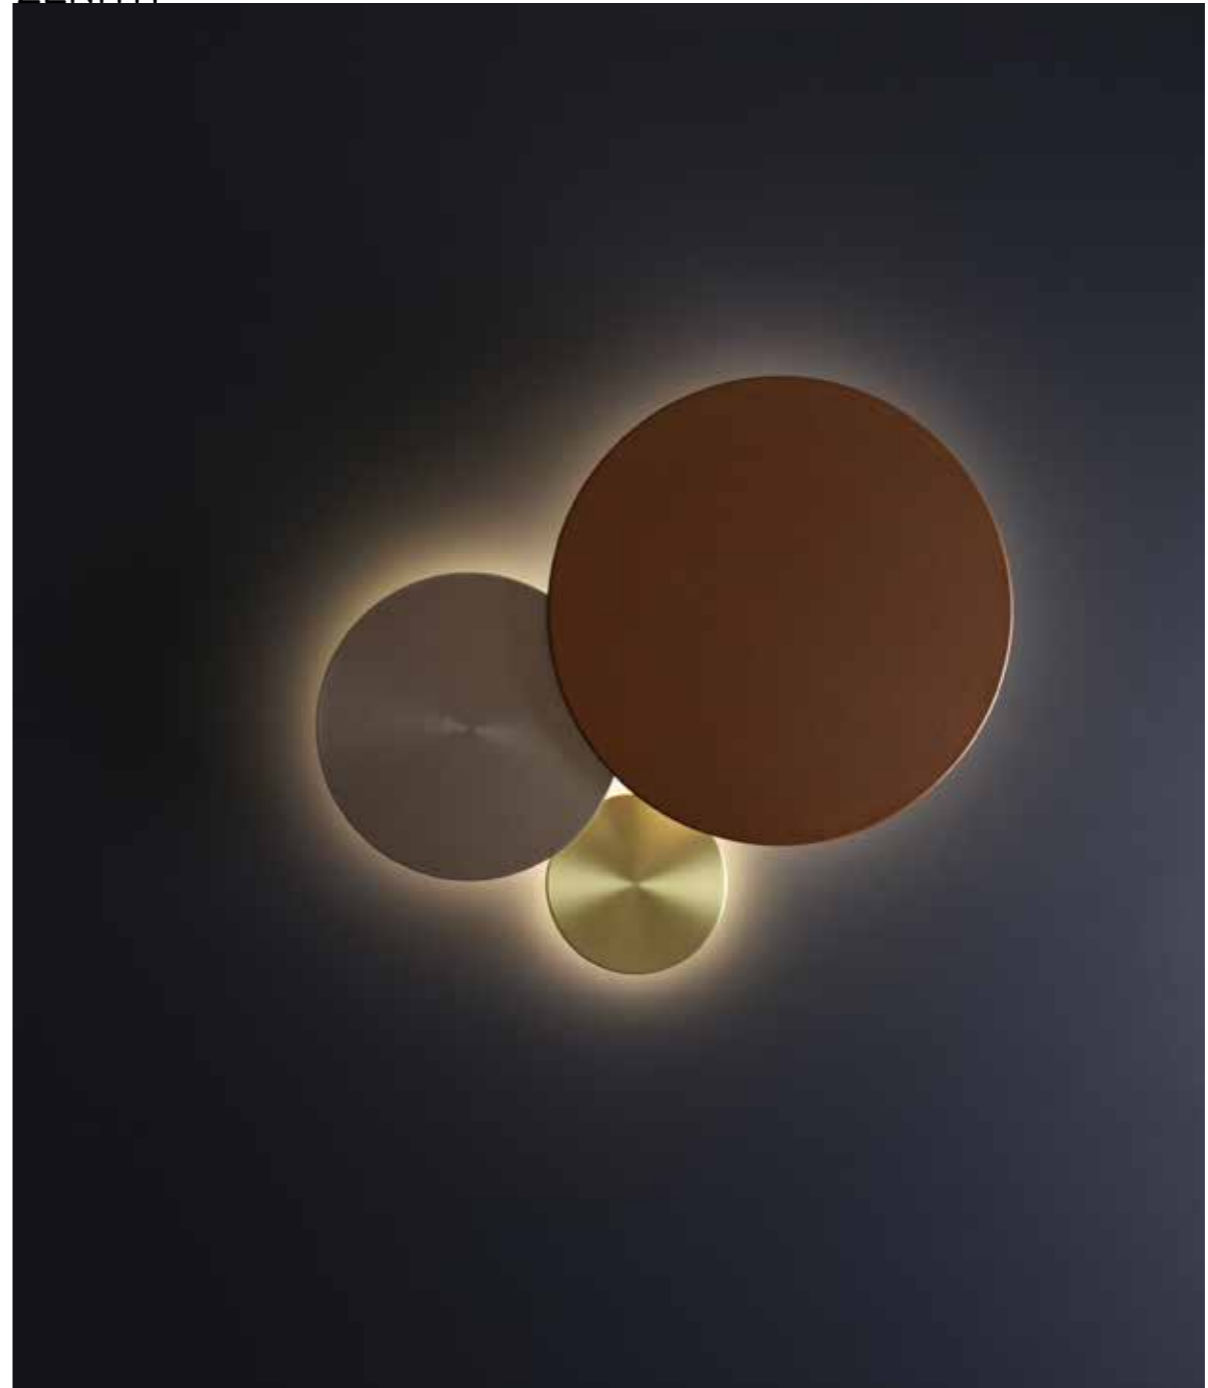

ZENITH

ZENITH
Wall lamp
Design by ENO studio
p.101