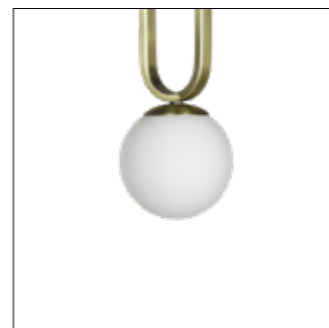

Ampoule non incluse / **Light bulb non-included**

Culot E27 / **Bulb E27**

IP20

Laiton / **Brass**
EN01EN009580

Opaline ø20cm /
Opal ø20cm

Opaline ø12cm /
Opal ø12cm

GALON

Design by Guillaume Delvigne