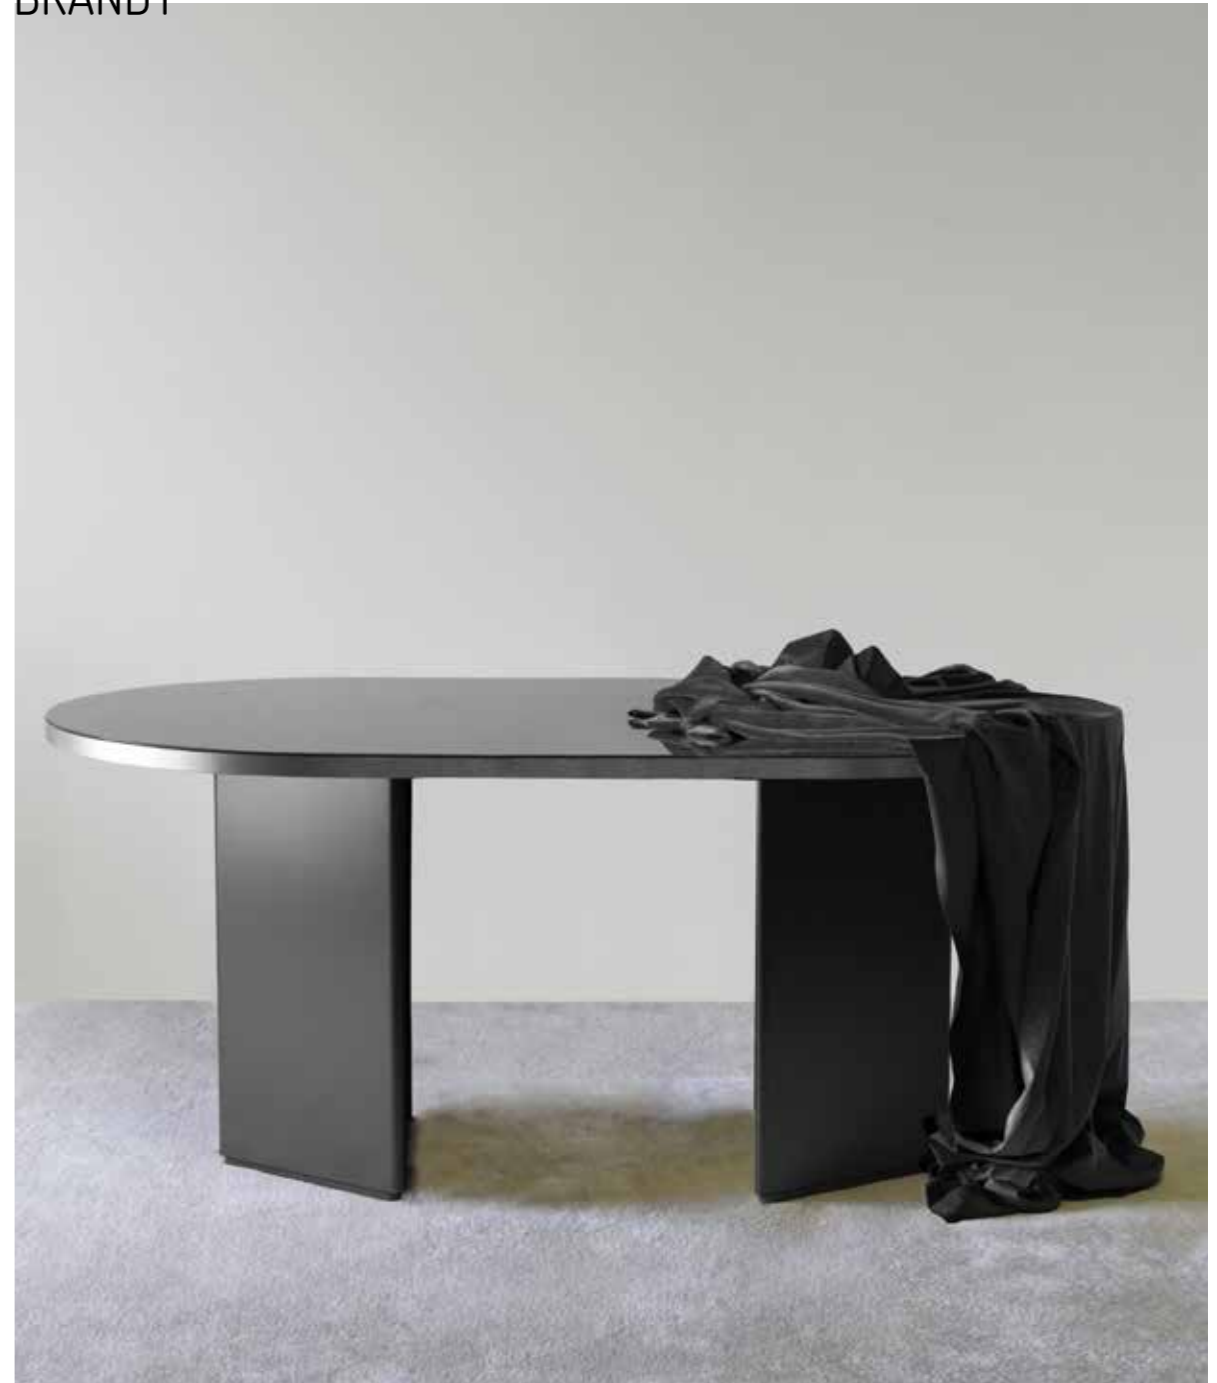

GIN

GIN
Wall and table lamps
Design by Jean-Edouard Cistacq
p.99

GALON

GALON
Wall lamp
Design by Guillaume Delvigne
p.100

FURNITURE

BRANDY

BRANDY
Table
Design by Studio 111

EMBORE