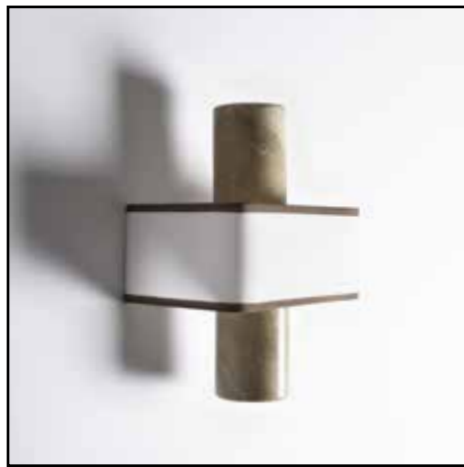

HOSSA

Design by Jean-Edouard Cistacq

Applique / Wall lamp

Taille / Size : 22cm x30 cm

Matière / Materials : Pierre naturelle et tissu / **Natural stone & fabric**

Ampoule non incluse / **Bulb non-included**