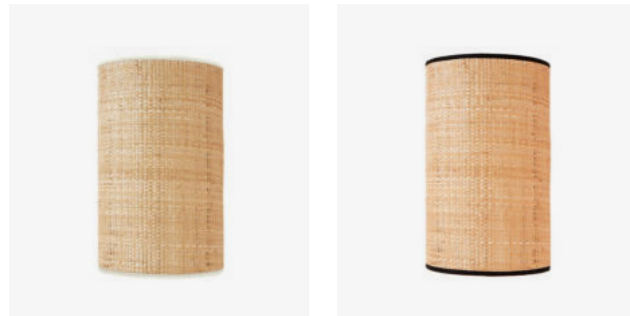

Applique Spérone, *Spérone wall sconce*

REF. 16APPNELSPE

COULEUR COLOR	Noir, Blanc <i>Black, White</i>
MATIÈRE MATERIAL	Rabane et biais coton <i>Rabane and cotton bias</i>
DIMENSIONS (CM) DIMENSIONS (INCH)	L28 x P14 x Ø18 cm – Ampoule E27 et support électrique fournis <i>L11 x D5,5 x Ø7,1 in – E27 bulb and stand included</i>
ORIGINE ORIGIN	France <i>France</i>