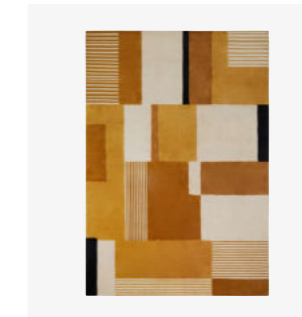

In the art of decoration, there are centerpiece items that set the tone and accessories that make all the difference. Vases, candle holders, mirrors... They are the finishing touches of a decor, adding that little extra soul that makes it truly unique.

Tapis Labyrinthe, *Labyrinthe carpet*

REF. 11TAPLABSURMES

| | |
|--------------------------------------|--|
| COULEUR COLOR | Thé de Chine <i>Thé de Chine</i> |
| MATIÈRE MATERIAL | Laine de Nouvelle Zélande, tufté main et bouclé <i>New Zealand wool, hand tufted and curled</i> |
| DIMENSIONS (CM) DIMENSIONS (INCH) | PM : L240 x 1170 cm, GM : L300 x 1200 cm <i>S: L94,5 x W66,9 in, L: L118,1 x W78,7 in</i> |
| ORIGINE ORIGIN | Inde <i>India</i> |

Tapis Labyrinthe rond, *Labyrinthe round carpet*

REF. 11TAPLAB

| | |
|--------------------------------------|--|
| COULEUR COLOR | Noir <i>Black</i> |
| MATIÈRE MATERIAL | Laine de Nouvelle Zélande, tufté main et bouclé <i>New Zealand wool, hand tufted and curled</i> |
| DIMENSIONS (CM) DIMENSIONS (INCH) | Ø200 cm <i>Ø78,7 in</i> |
| ORIGINE ORIGIN | Inde <i>India</i> |