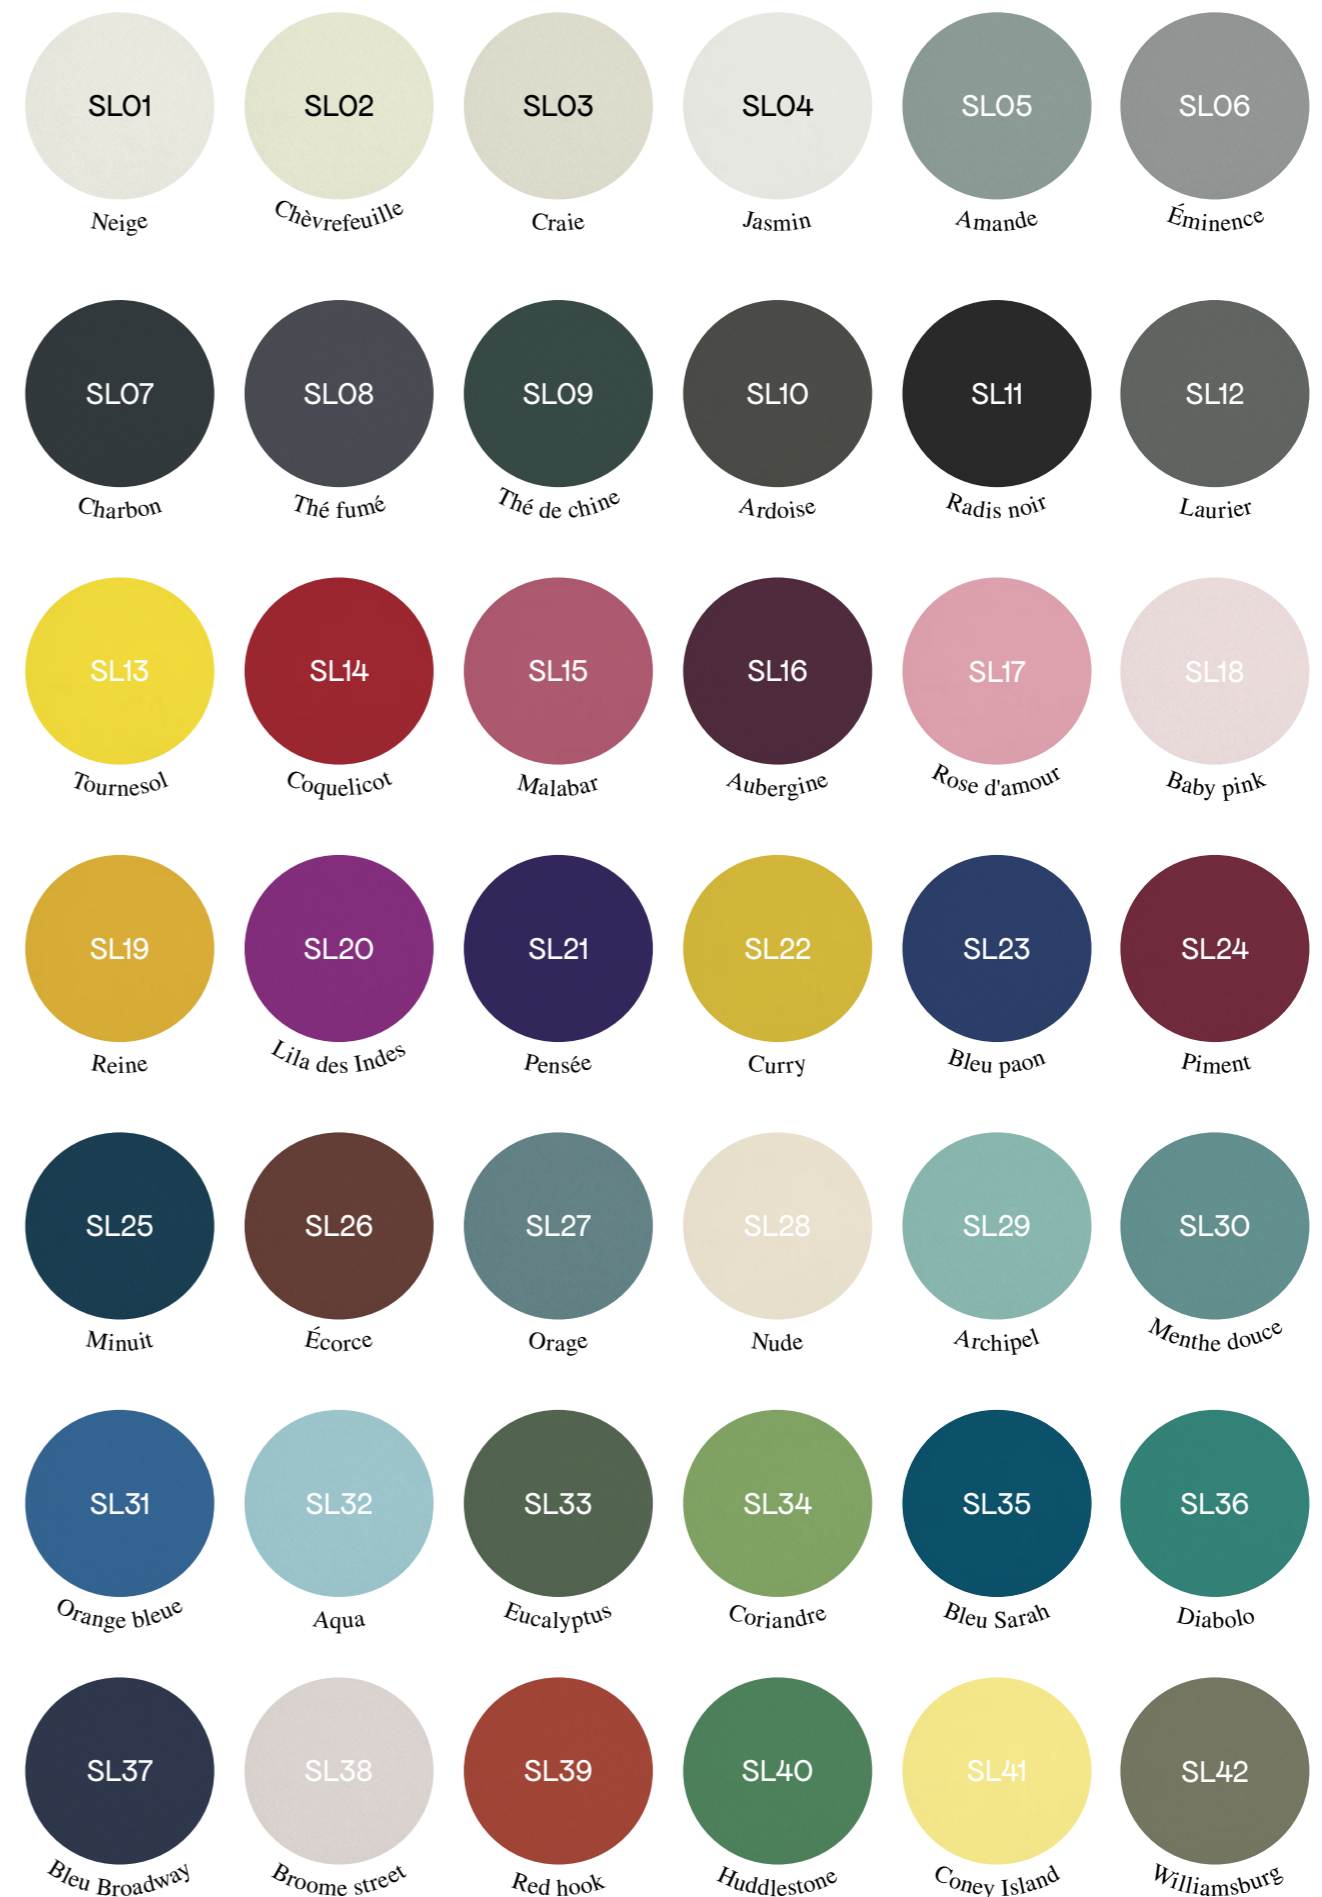

RESSOURCE PEINTURE PARTNERSHIP

Alongside Ressource, the creator has envisioned a range of 42 intense, vibrant, and contemporary shades that awaken and enhance spaces with power.

CHROMATICA

CHROMATICA CHROMATICA