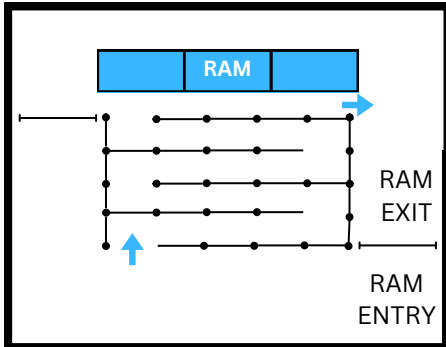

## Expo Floor Plan

Saturday 10am - 4pm  
Sunday 10am - 3pm

- 1 Abacus Auctions
- 2 Watermans Coins & Banknotes
- 3 Marsteen Pty Ltd
- 4 Comm Coinage
- 5 Renniks \*Represented by Comm Coinage & Coins & Collectables Victoria
- 6 Coins & Collectables Victoria
- 7 Roxbury's Auction House
- 8 Sterling & Currency
- 9 VST
- 10 Stuart Andersen Pty Ltd
- 11 International Auction Galleries
- 12 Enleigh Coins
- 13 Drake Sterling
- 14 Edlins of Canberra
- 15 Legendary Numismatics
- 16 Eureka Coins
- 17 Aussie Coins Direct
- 18 Southern Cross Coins
- 19 Pacific Rim Coins
- 20 ANNA Numismatics
- 21 Australian Specialty Coins
- 22 Unassigned
- 23 Mint 901
- 24 Romanorum
- 25 Colonial Coins & Medals
- 26 Collectable Banknotes Australia
- 27 Australian Rare Coins & Notes