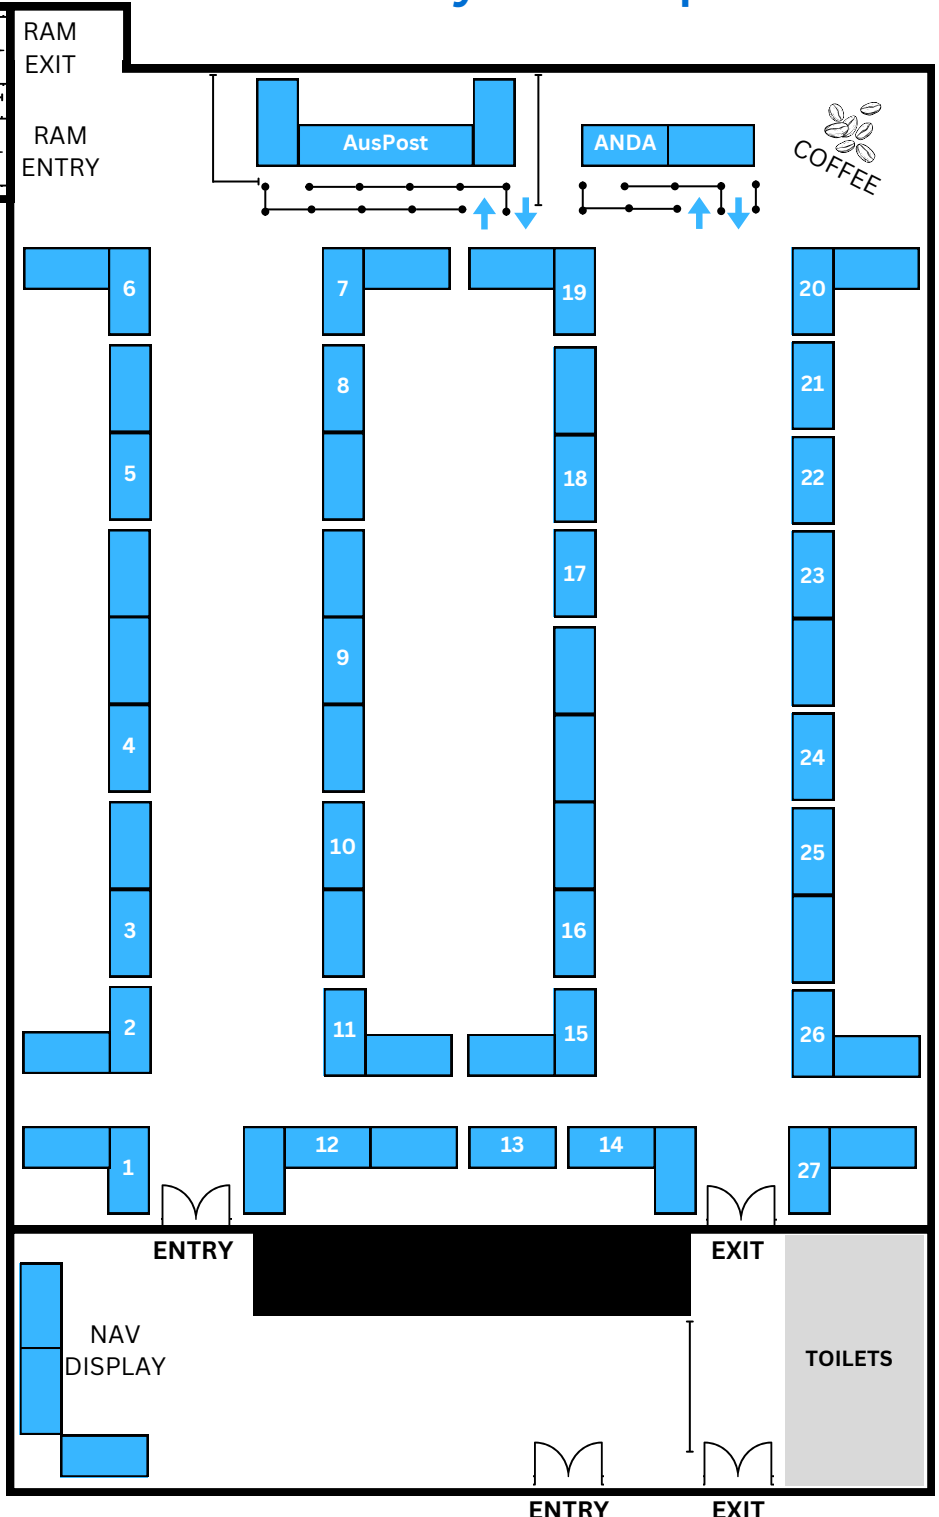

## Expo Floor Plan

Saturday 10am - 4pm  
Sunday 10am - 3pm

- 1 Abacus Auctions
- 2 Watermans Coins & Banknotes
- 3 Marsteen Pty Ltd
- 4 Comm Coinage
- 5 Renniks \*Represented by Comm Coinage & Coins & Collectables Victoria
- 6 Coins & Collectables Victoria
- 7 Roxbury's Auction House
- 8 Sterling & Currency
- 9 VST
- 10 Stuart Andersen Pty Ltd
- 11 International Auction Galleries
- 12 Enleigh Coins
- 13 Drake Sterling
- 14 Edlins of Canberra
- 15 Legendary Numismatics
- 16 Eureka Coins
- 17 Aussie Coins Direct
- 18 Southern Cross Coins
- 19 Pacific Rim Coins
- 20 ANNA Numismatics
- 21 Australian Specialty Coins
- 22 Unassigned
- 23 Mint 901
- 24 Romanorum
- 25 Colonial Coins & Medals
- 26 Collectable Banknotes Australia
- 27 Australian Rare Coins & Notes