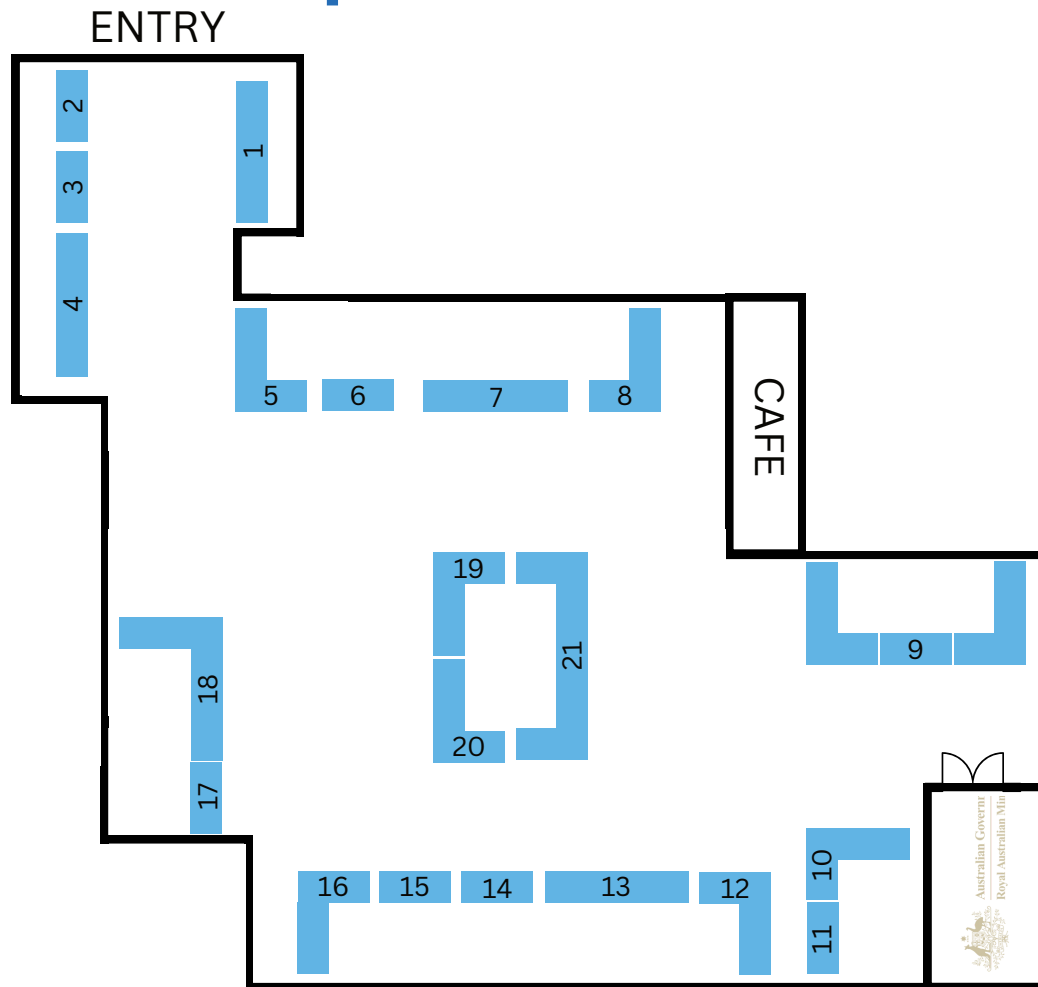

BRISBANE MONEY EXPO 24

20th & 21st APRIL | Queensland Sports & Athletics Centre

Saturday 10am - 4pm | Sunday 10am - 3pm

Expo Floor Plan

- | | |
|----------------------------------|-------------------------------------|
| 1. Aussie Coins Direct | 12. Watermans Coins & Banknotes |
| 2. Australian Numismatic Society | 13. Colonial Coins & Medals |
| 3. ANDA | 14. Australian Coin Review |
| 4. Coins & Collectables Victoria | 15. Roxburys Auctions |
| 5. Peter Strich Stamps and Coins | 16. Imperial Coins |
| 6. Southern Cross Coins | 17. Legendary Numismatics |
| 7. Mint 901 | 18. International Auction Galleries |
| 8. Abacus Auctions | 19. Sterling & Currency |
| 9. Eureka Coins | 20. Romanorum |
| 10. Pacific Rim | 21. Ensleigh Coins |
| 11. Australian Specialty Coins | |

Royal Australian Mint - Field Room

Please Note: Wait times may be longer than usual due to the exciting addition of the Royal Australian Mint attending. We appreciate your understanding & patience.

BRISBANE MONEY EXPO 24