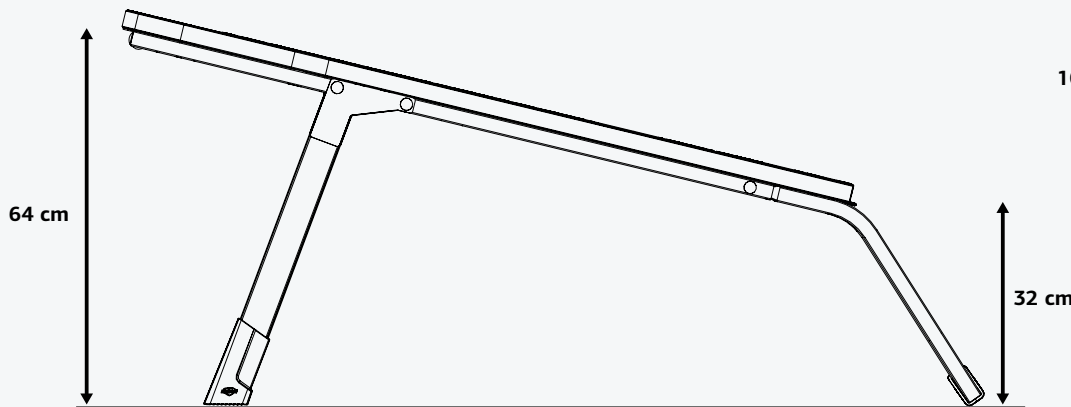

BERG PRO LAUNCHER DATA

* All dimensions in cm

BERG PRO LAUNCHER DATA

General

| | |
|-------------------------------|--------|
| Recommended age | 14+ |
| Min. user height | n.a. |
| Max. user height | n.a. |
| Max. user weight | 120 kg |
| Parental supervision required | n.a. |
| Safety mark | n.a. |
| Assembly time | 10 min |

Physical properties

| | |
|--------|--------|
| Length | 150 cm |
| Width | 100 cm |
| Height | 64 cm |

Packaging

| | |
|-----------------------------|--------------------|
| Dimensions | 122 x 39 x 28.5 cm |
| Cardboard in packaging | 2.6 kg |
| Synthetic mat. in packaging | 0.2 kg |
| Hardboard in packaging | 0 kg |
| Number on block pallet | 9 |
| Number on euro-pallet | 8 |