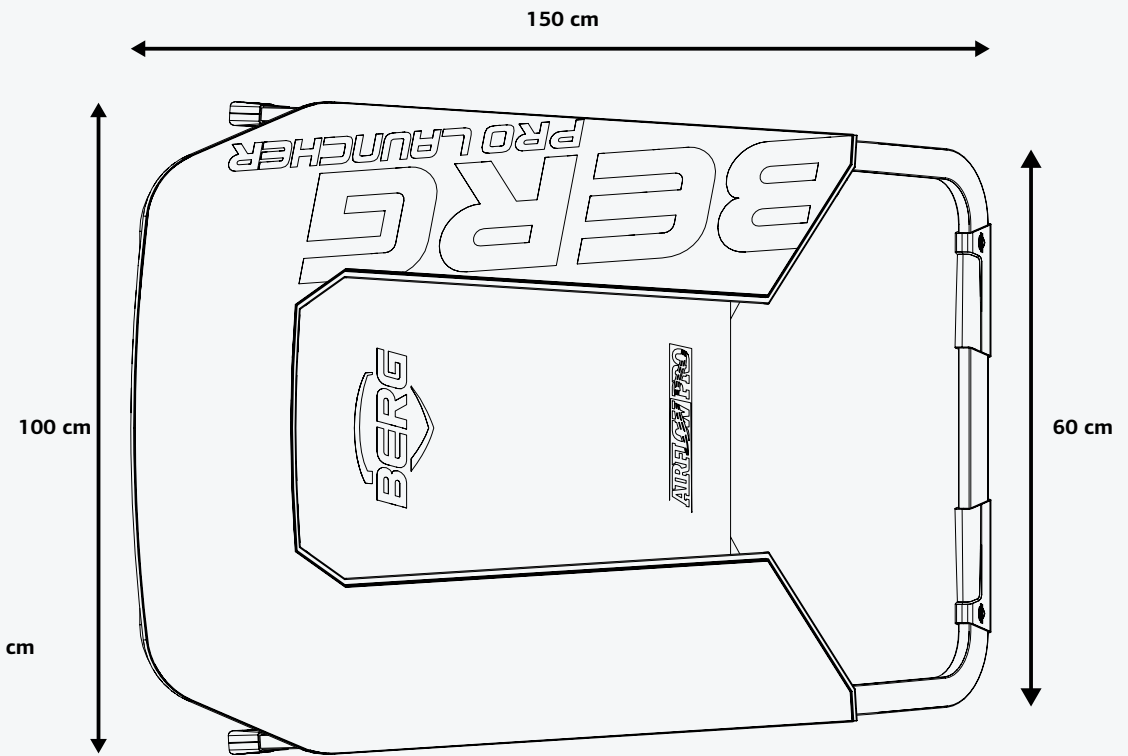

BERG PRO LAUNCHER DATA

* All dimensions in cm

BERG PRO LAUNCHER DATA

General

| | |
|-------------------------------|--------|
| Recommended age | 14+ |
| Min. user height | n.a. |
| Max. user height | n.a. |
| Max. user weight | 120 kg |
| Parental supervision required | n.a. |
| Safety mark | n.a. |
| Assembly time | 10 min |

Physical properties

| | |
|--------|--------|
| Length | 150 cm |
| Width | 100 cm |
| Height | 64 cm |

Packaging

| | |
|-----------------------------|--------------------|
| Dimensions | 122 x 39 x 28.5 cm |
| Cardboard in packaging | 2.6 kg |
| Synthetic mat. in packaging | 0.2 kg |
| Hardboard in packaging | 0 kg |
| Number on block pallet | 9 |
| Number on euro-pallet | 8 |