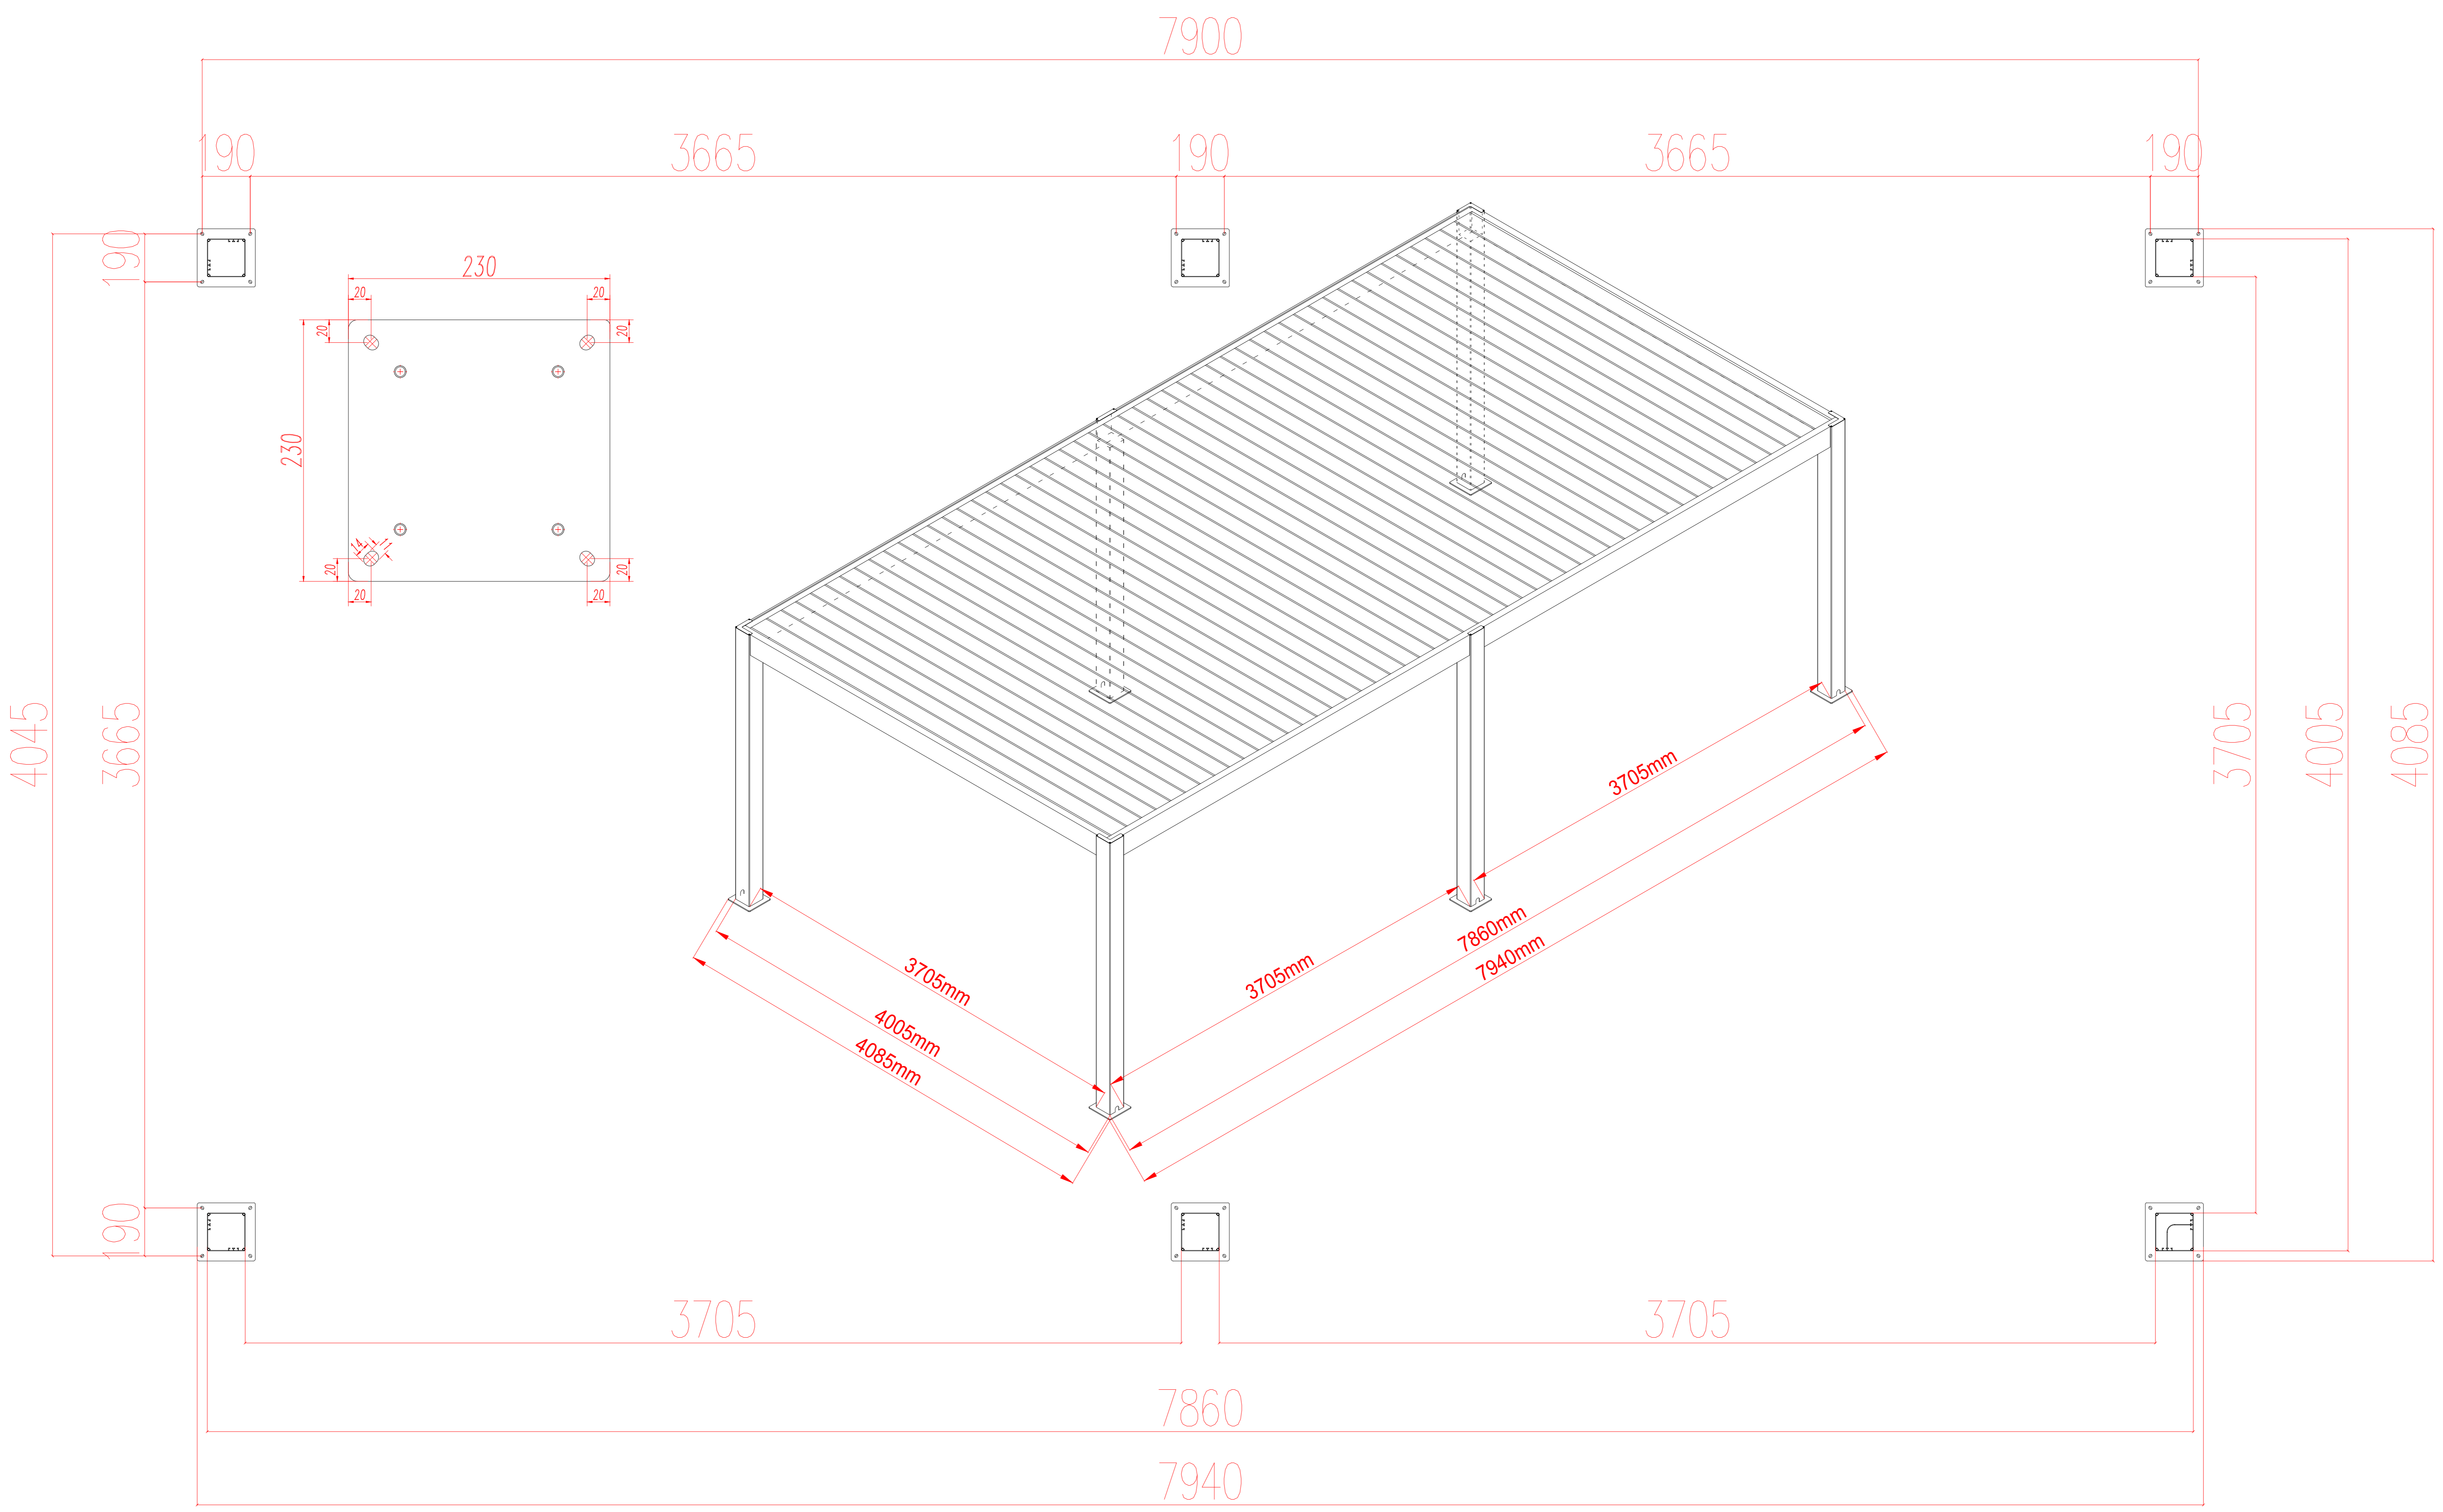

Motorized SkyMax Ultra Sized 4085mm x 7940mm x 2520mm

SPA SOLUTIONS GMBH

CLIENT :

TITLE :

Sunshading & Waterproof Roof

JOB :

Standard Technical Detail

DRAWING NO.:

UNIT : mm

@ PAPER SIZE : A0

DESIGNER : Dylan

DRAWING DATE : 07/18/2023

COMMENTS :

www.spa-solutions.ch
dylan.ayer@spa-solutions.ch
Industriestrasse Althau 1
5303 Würenlingen
T +41798506869

PLAN VIEW