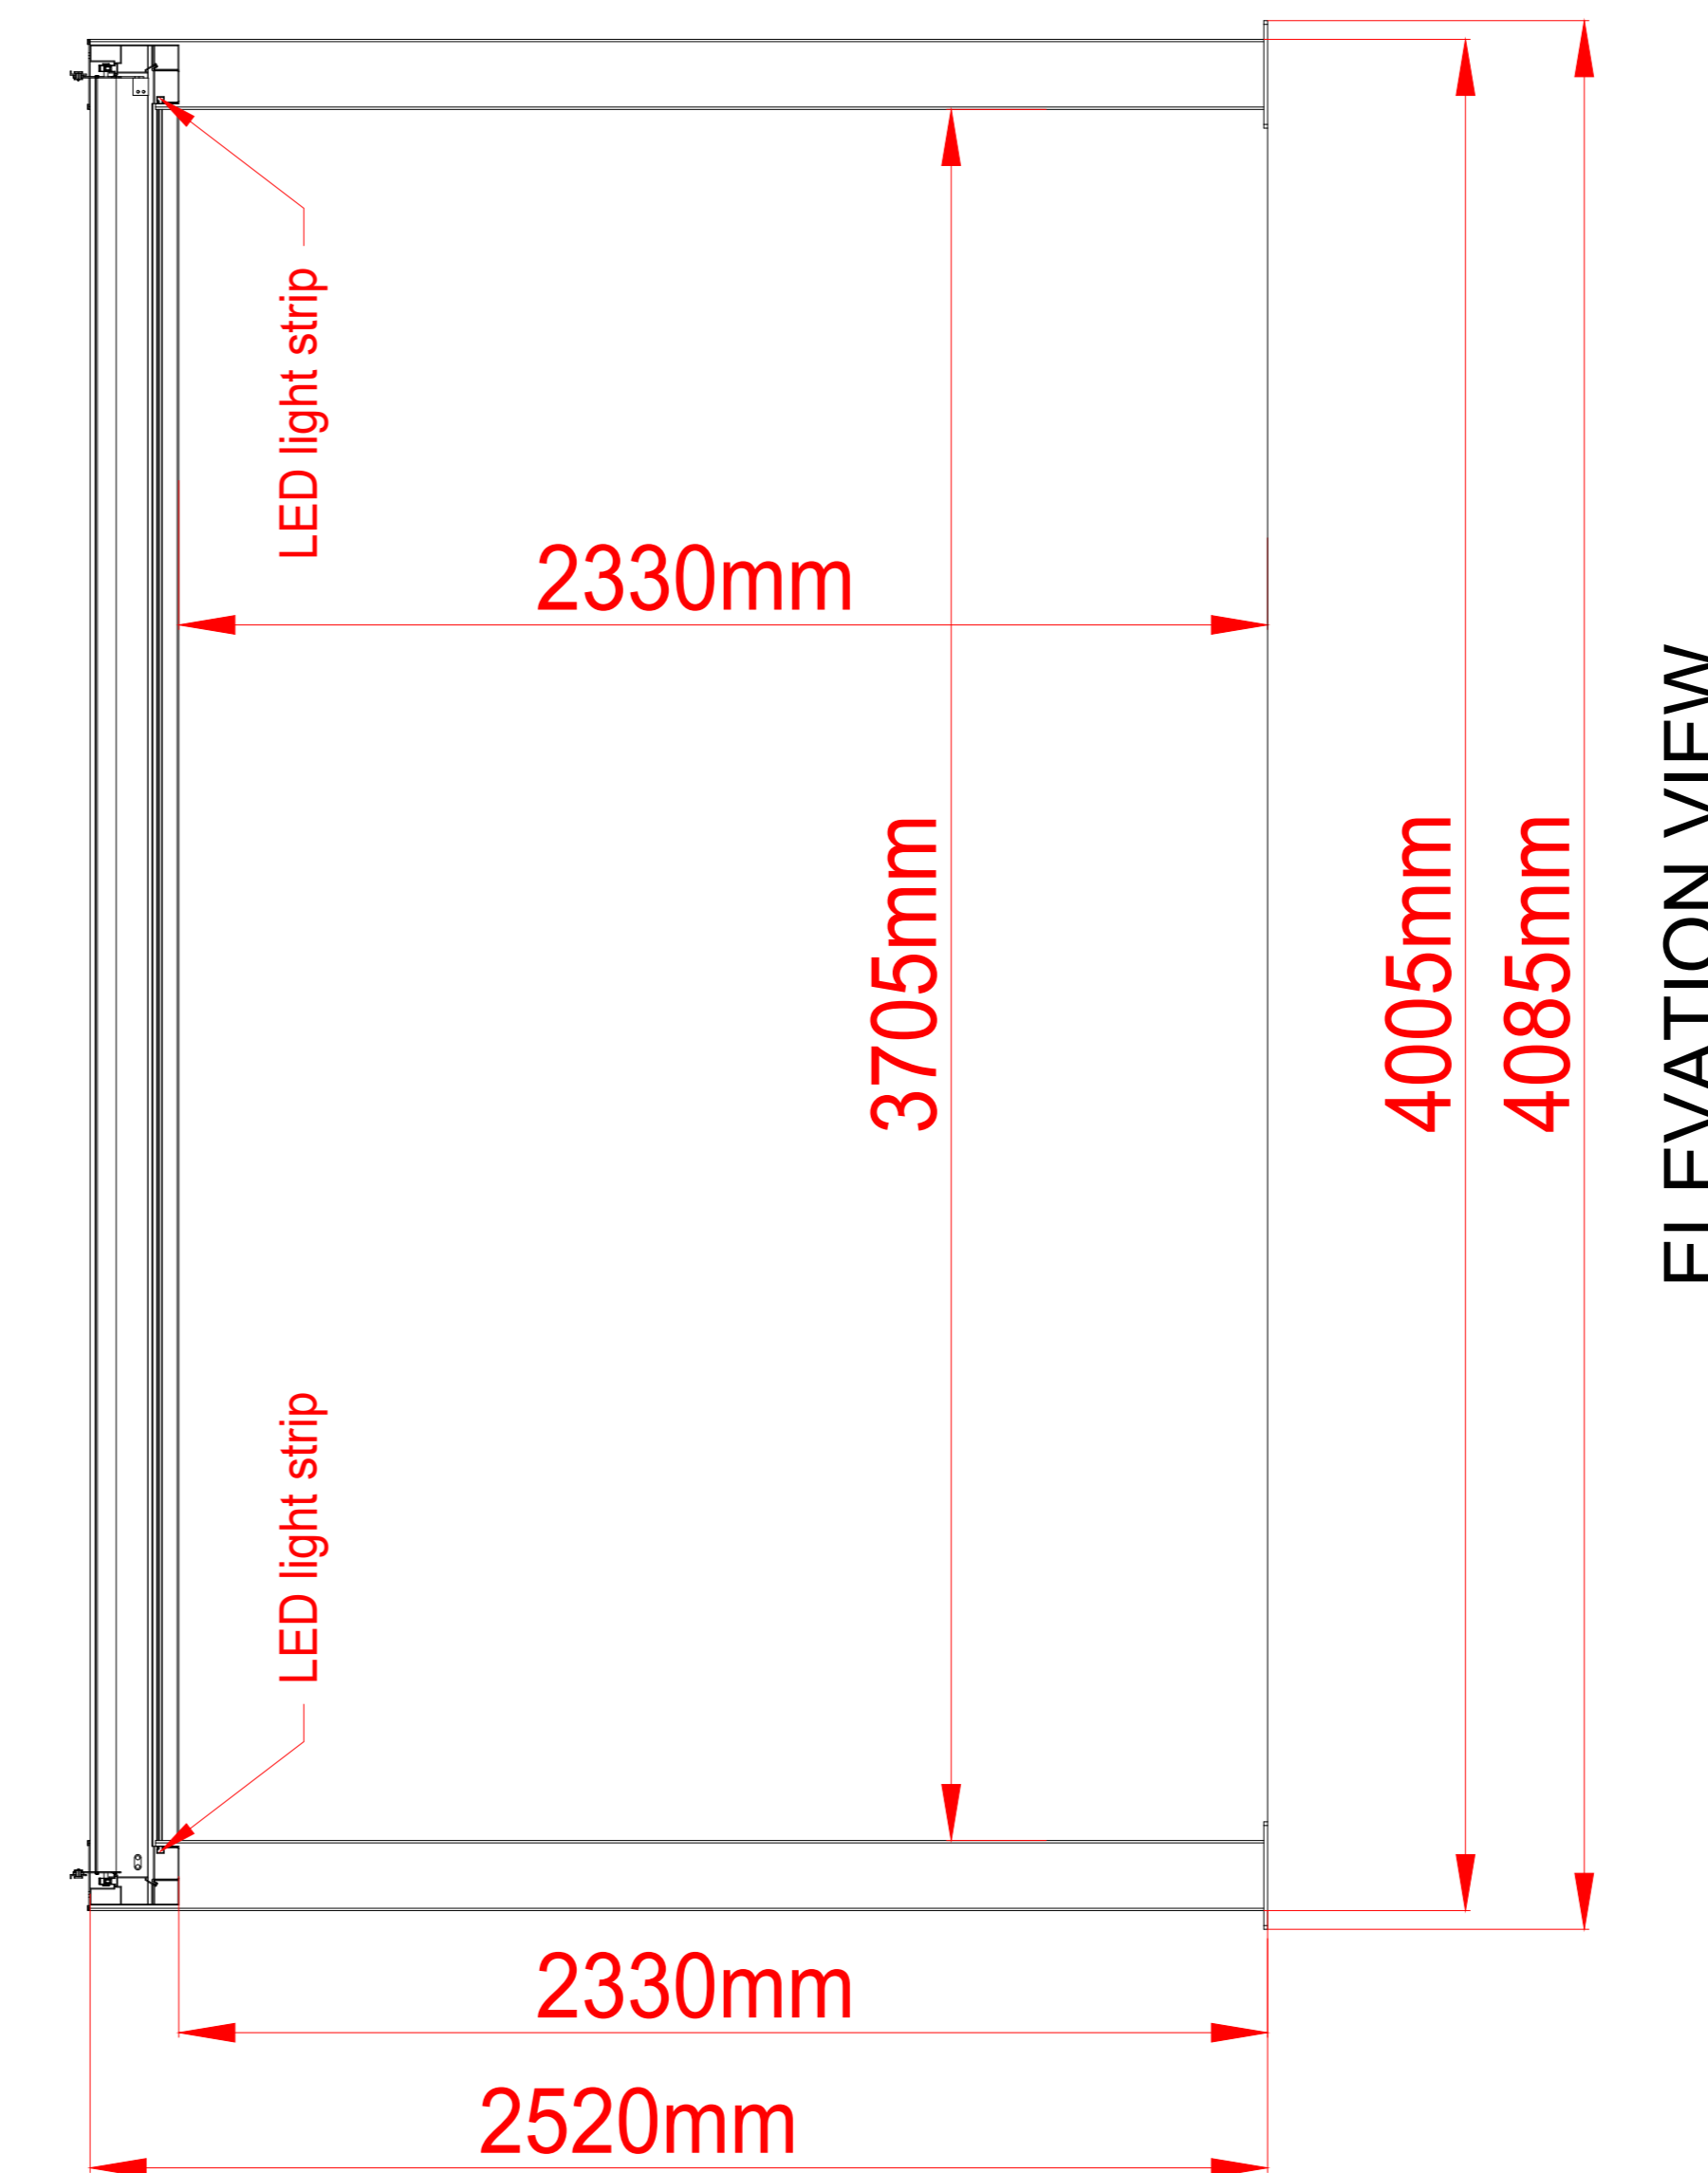

Motorized SkyMax Ultra Sized 4085mm x 7940mm x 2520mm

SPA SOLUTIONS GMBH

CLIENT :

TITLE :

Sunshading & Waterproof Roof

JOB :

Standard Technical Detail

DRAWING NO.:

UNIT : mm

@ PAPER SIZE : A0

DESIGNER : Dylan

DRAWING DATE : 07/18/2023

COMMENTS :

www.spa-solutions.ch
 dylan.ayer@spa-solutions.ch
 Industriestrasse Althau 1
 5303 Würenlingen
 T +41798506869

Motorized SkyMax Ultra Sized 4085mm x 7940mm x 2520mm

SPA SOLUTIONS GMBH

CLIENT :

TITLE :

Sunshading & Waterproof Roof

JOB :

Standard Technical Detail

DRAWING NO.:

UNIT : mm

@ PAPER SIZE : A0

DESIGNER : Dylan

DRAWING DATE : 07/18/2023

COMMENTS :

www.spa-solutions.ch
 dylan.ayer@spa-solutions.ch
 Industriestrasse Althau 1
 5303 Würenlingen
 T +41798506869

PLAN VIEW