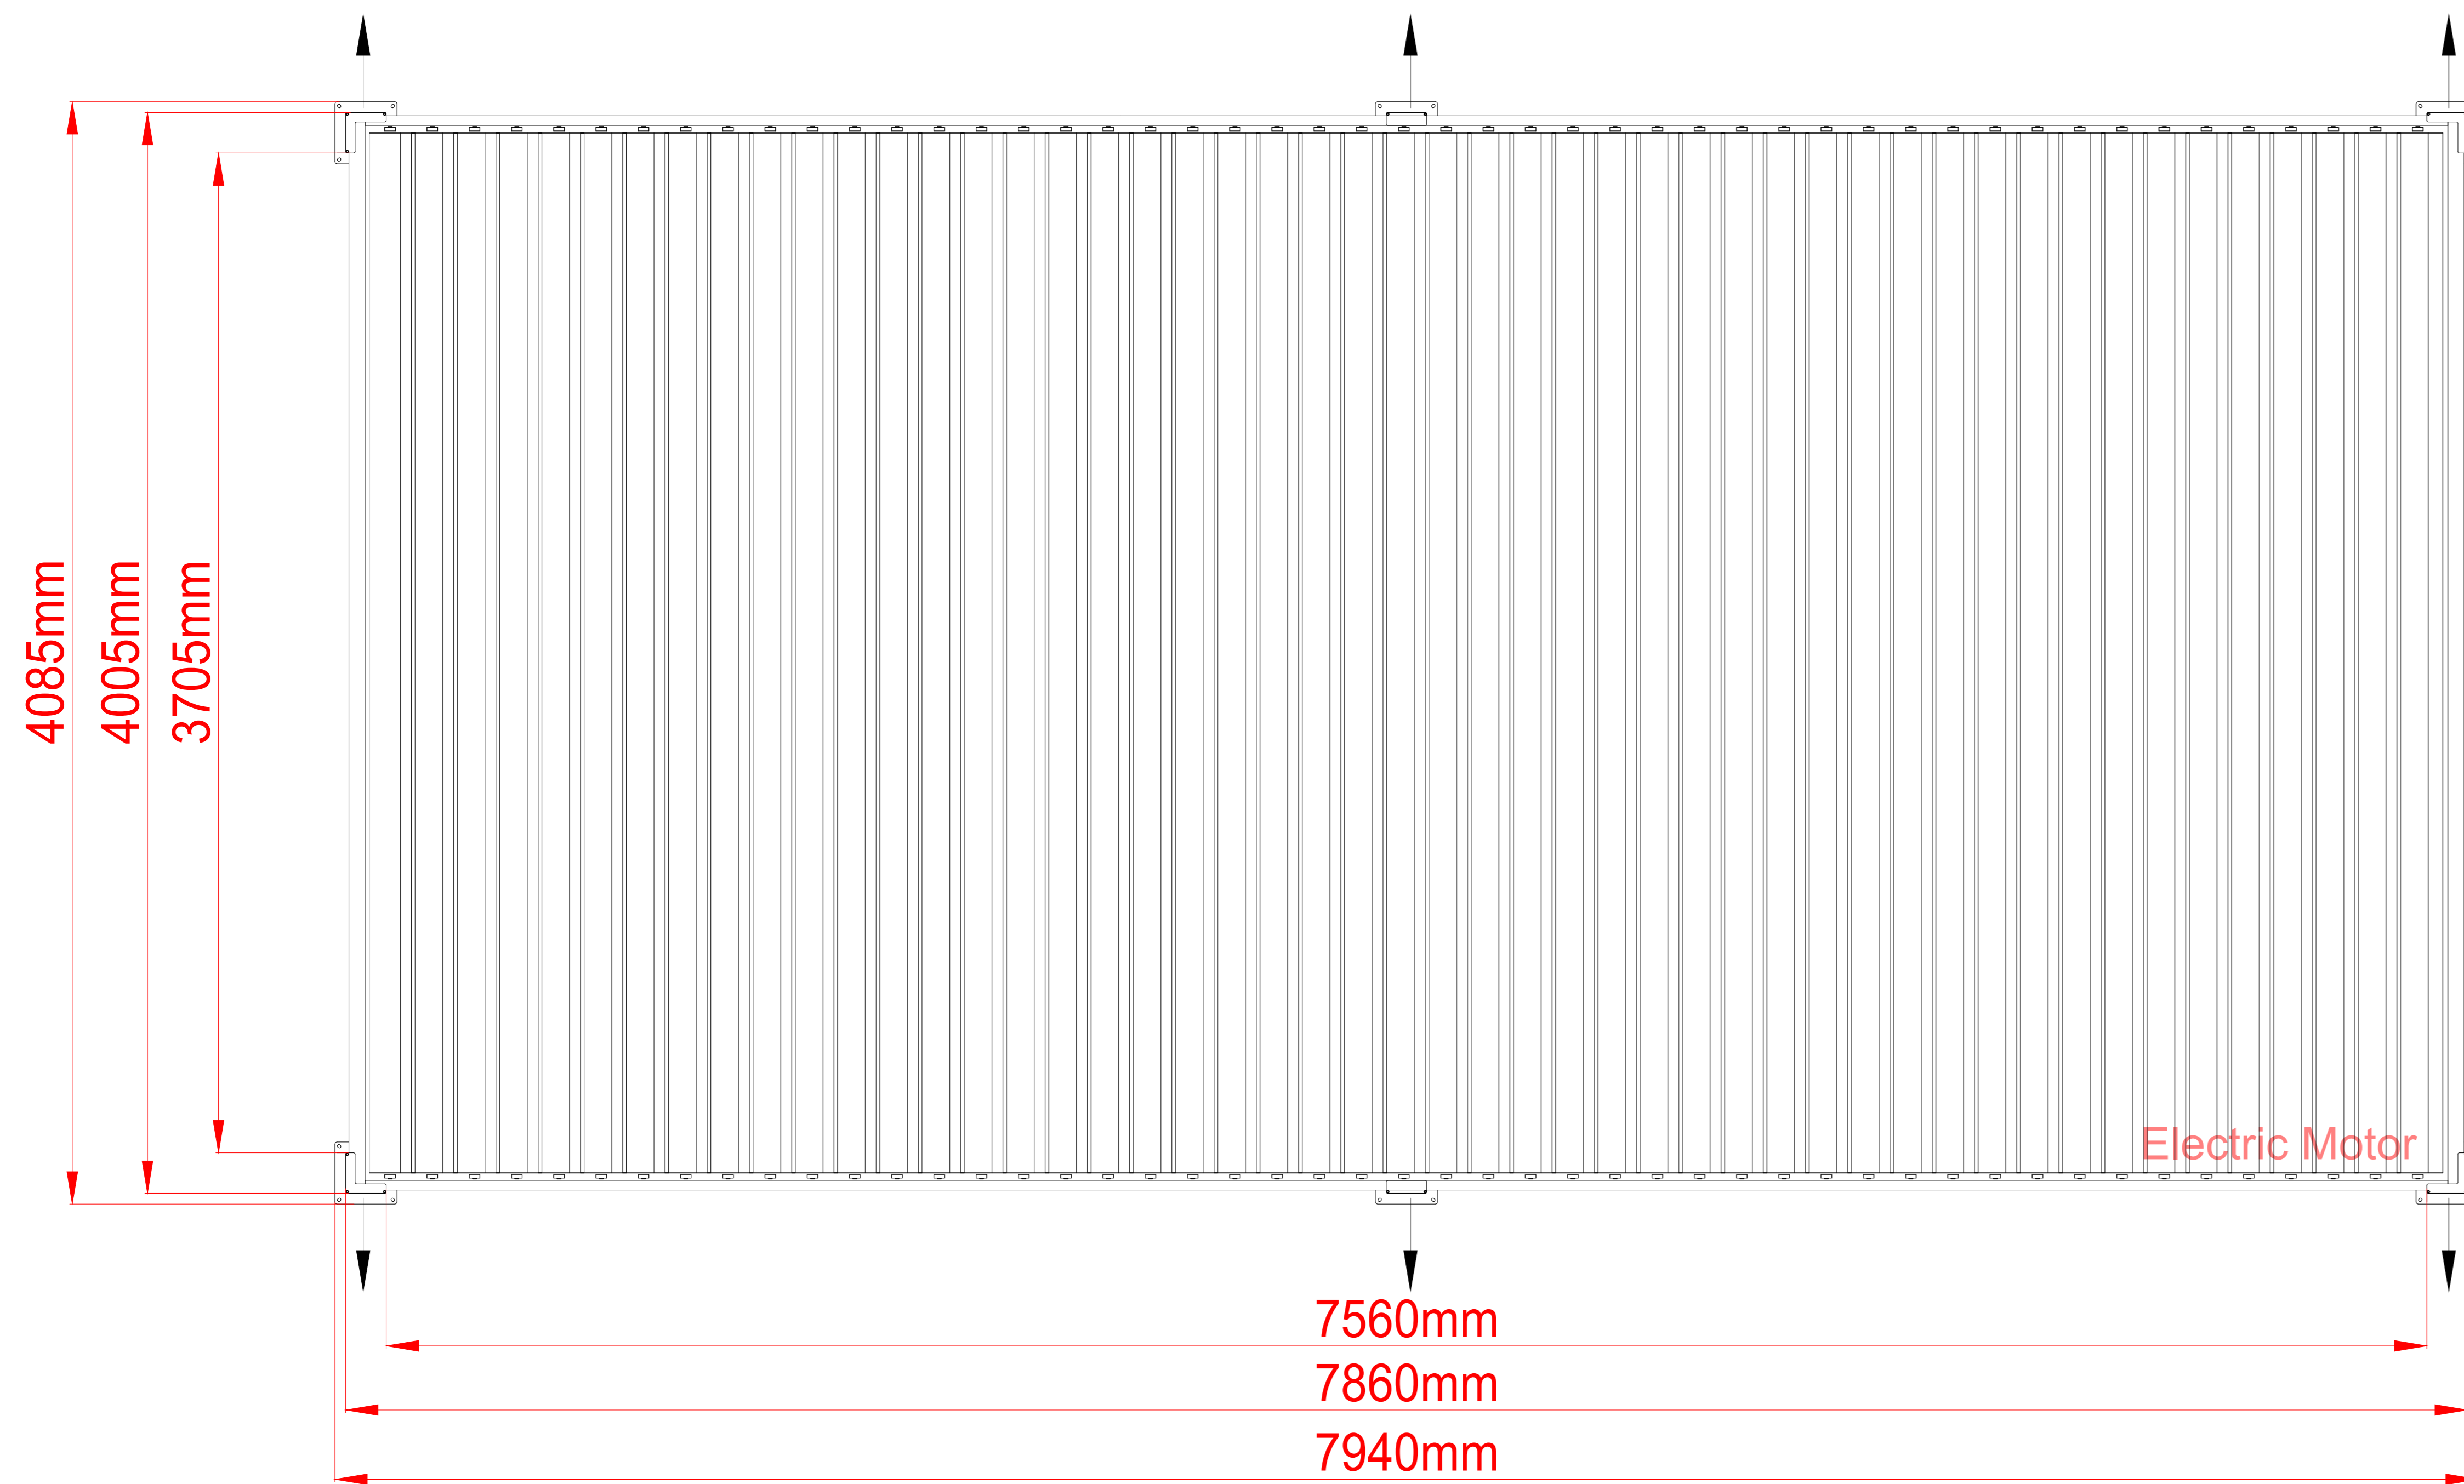

Motorized SkyMax Ultra Sized 4085mm x 7940mm x 2520mm

SPA SOLUTIONS GMBH

CLIENT :

TITLE :

Sunshading & Waterproof Roof

JOB :

Standard Technical Detail

DRAWING NO.:

UNIT : mm

@ PAPER SIZE : A0

DESIGNER : Dylan

DRAWING DATE : 07/18/2023

COMMENTS :

www.spa-solutions.ch
 dylan.ayer@spa-solutions.ch
 Industriestrasse Althau 1
 5303 Würenlingen
 T +41798506869

Motorized SkyMax Ultra Sized 4085mm x 7940mm x 2520mm

SPA SOLUTIONS GMBH

CLIENT :

TITLE :

Sunshading & Waterproof Roof

JOB :

Standard Technical Detail

DRAWING NO.:

UNIT : mm