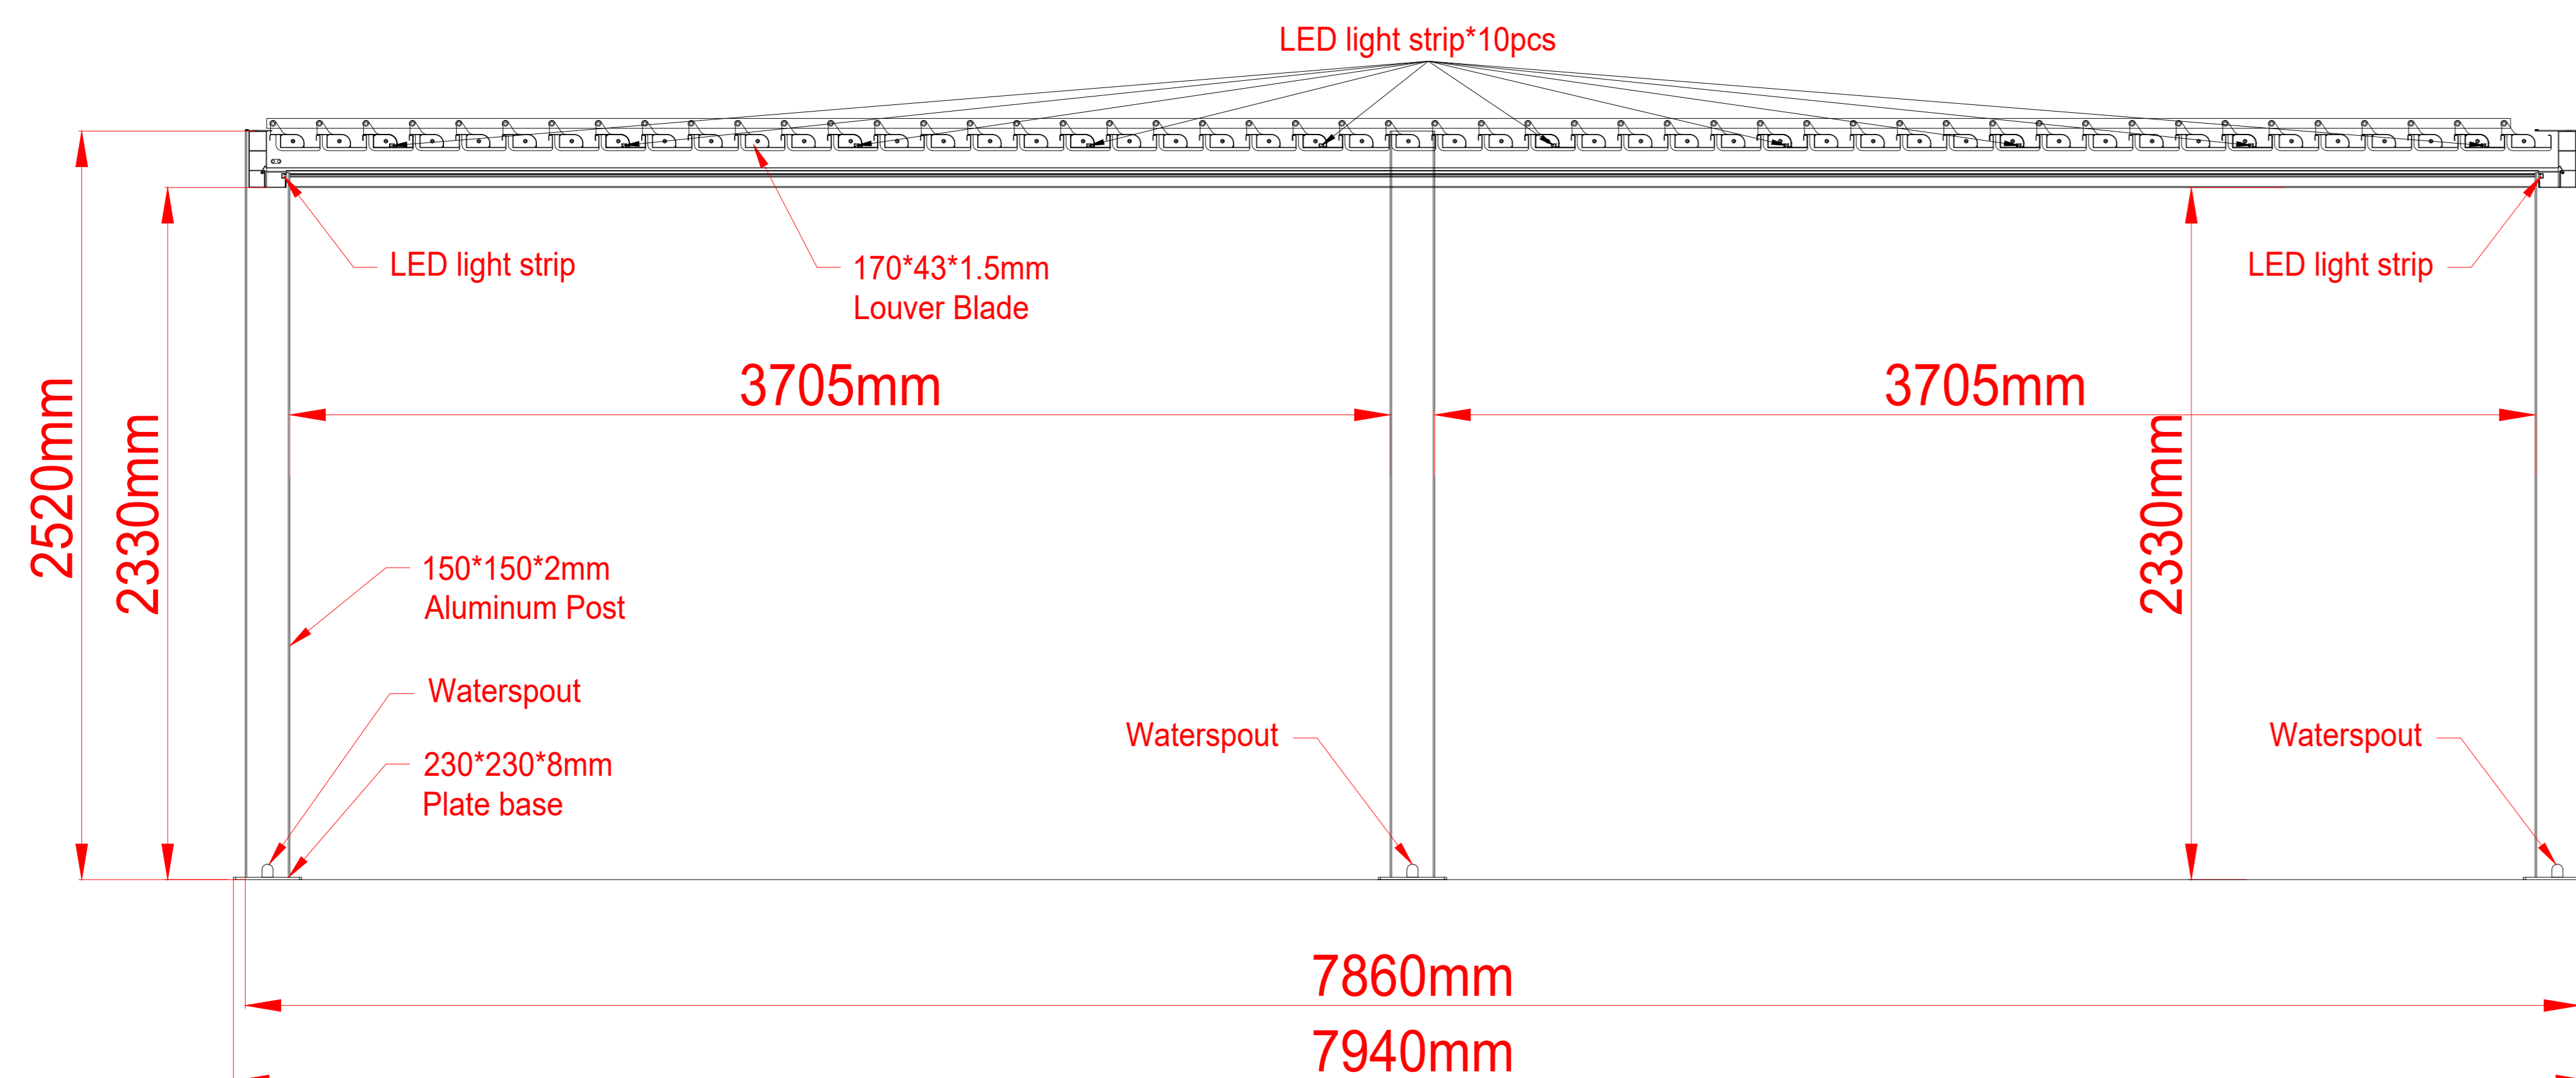

Motorized SkyMax Ultra Sized 4085mm x 7940mm x 2520mm

SPA SOLUTIONS GMBH

CLIENT :

TITLE :

Sunshading & Waterproof Roof

JOB :

Standard Technical Detail

DRAWING NO.:

UNIT : mm

@ PAPER SIZE : A0

DESIGNER : Dylan

DRAWING DATE : 07/18/2023

COMMENTS :

www.spa-solutions.ch
 dylan.ayer@spa-solutions.ch
 Industriestrasse Althau 1
 5303 Würenlingen
 T +41798506869

Motorized SkyMax Ultra Sized 4085mm x 7940mm x 2520mm

SPA SOLUTIONS GMBH

CLIENT :

TITLE :

Sunshading & Waterproof Roof

JOB :

Standard Technical Detail

DRAWING NO.:

UNIT : mm