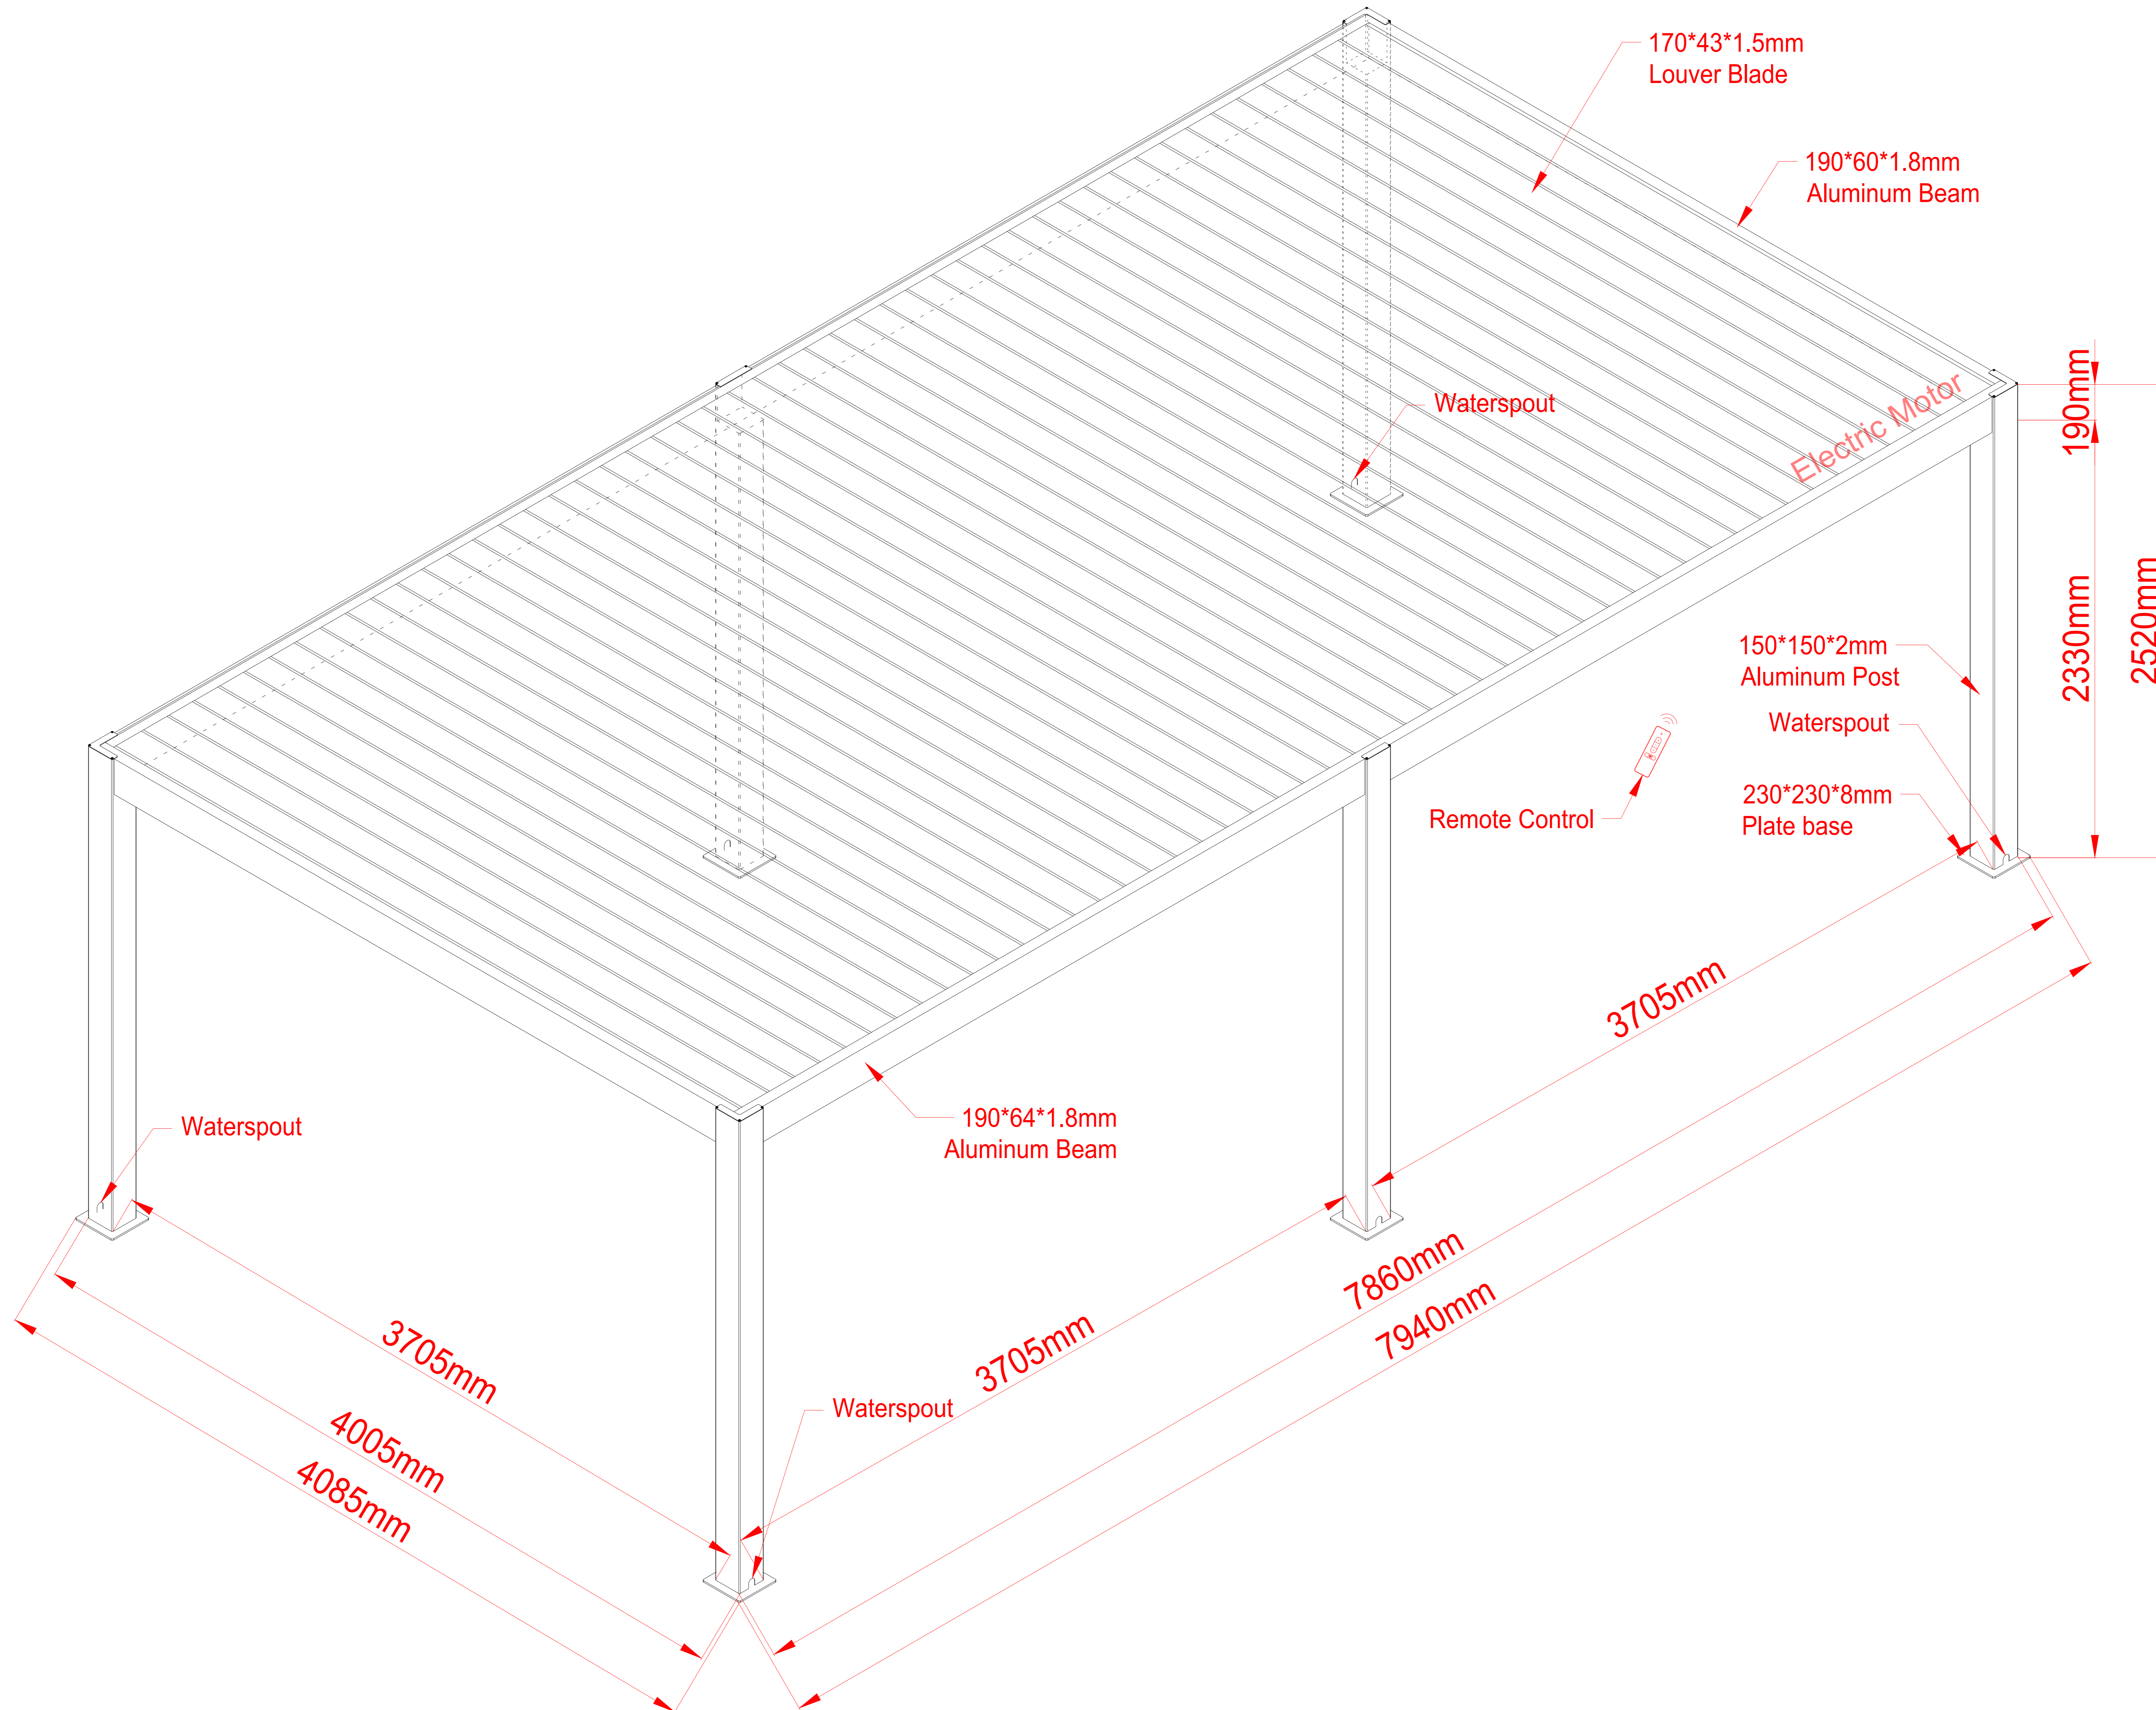

Motorized SkyMax Ultra Sized 4085mm x 7940mm x 2520mm

SPA SOLUTIONS GMBH

CLIENT :

TITLE :

Sunshading & Waterproof Roof

JOB :

Standard Technical Detail

DRAWING NO.:

UNIT : mm

@ PAPER SIZE : A0

DESIGNER : Dylan

DRAWING DATE : 07/18/2023

COMMENTS :

www.spa-solutions.ch
 dylan.ayer@spa-solutions.ch
 Industriestrasse Althau 1
 5303 Würenlingen
 T +41798506869

ISOMETRIC VIEW

SPA SOLUTIONS GMBH

CLIENT :

TITLE :

Sunshading & Waterproof Roof

JOB :

Standard Technical Detail

DRAWING NO.:

UNIT : mm