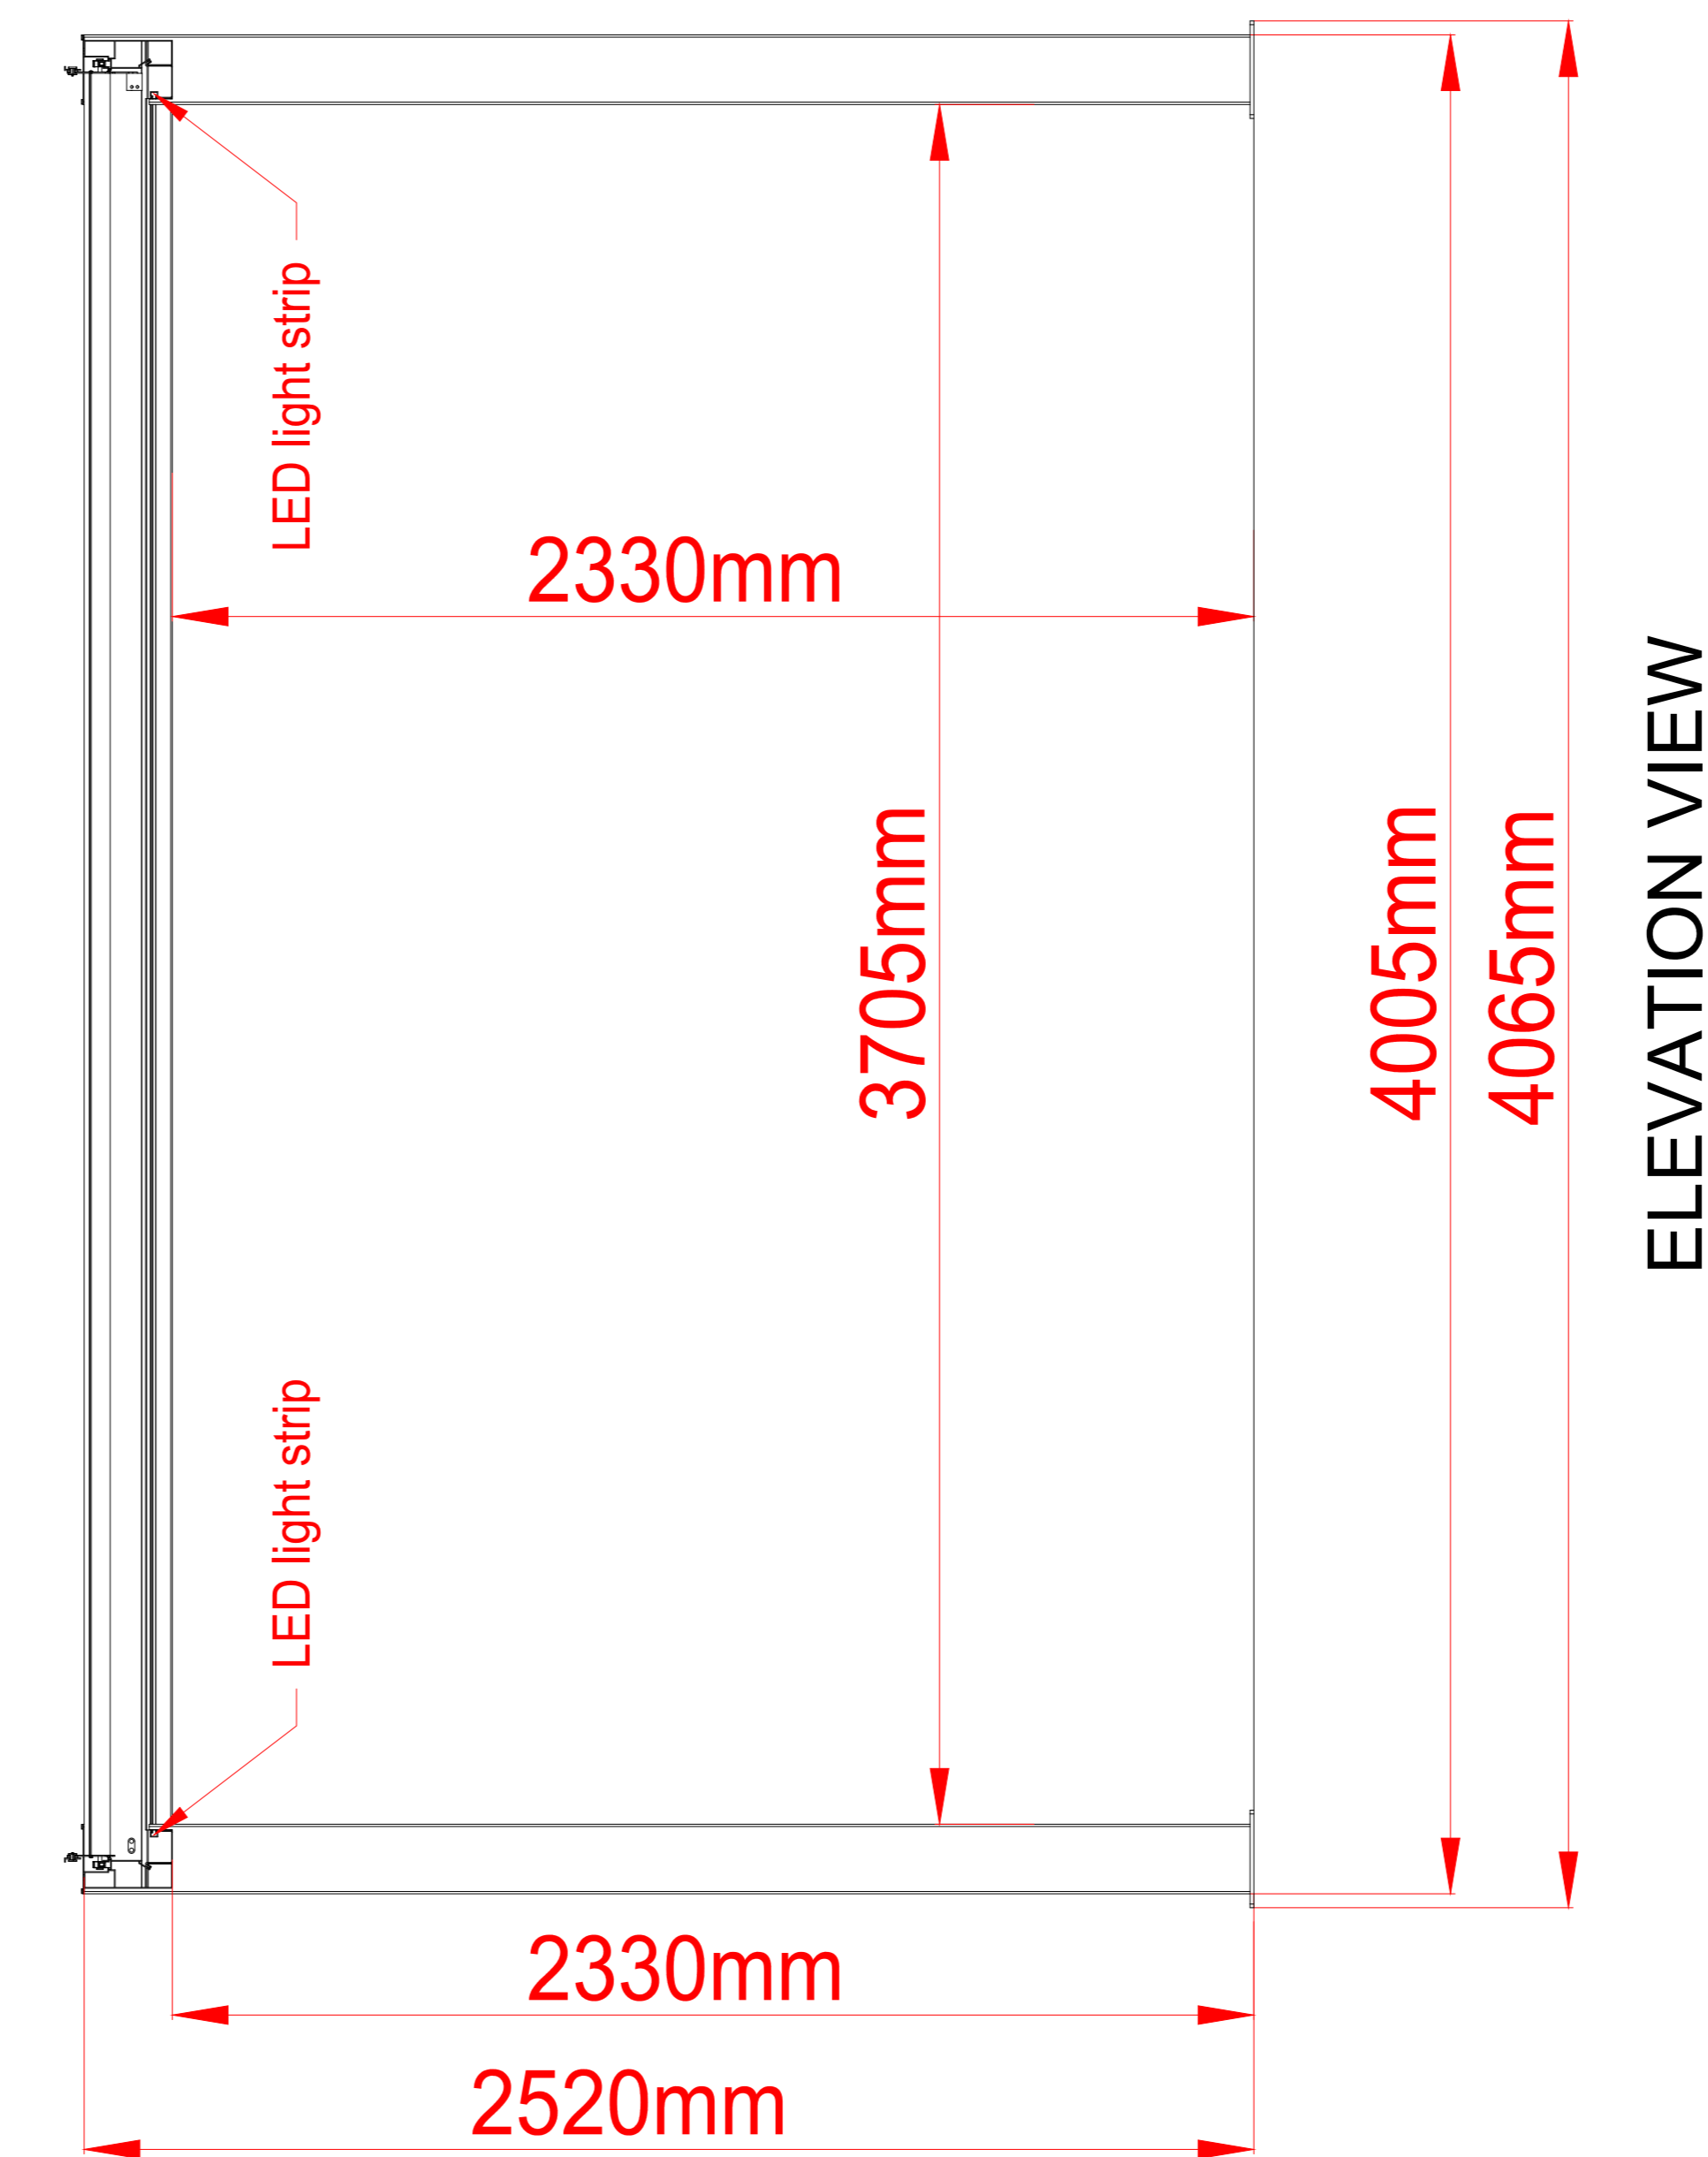

Motorized SkyMax Ultra Sized 4085mm x 5110mm x 2520mm

SPA SOLUTIONS GMBH

CLIENT :

TITLE :

Sunshading & Waterproof Roof

JOB :

Standard Technical Detail

DRAWING NO.:

UNIT : mm

@ PAPER SIZE : A0

DESIGNER : Dylan

DRAWING DATE : 10/10/2023

COMMENTS :

www.spa-solutions.ch
 dylan.ayer@spa-solutions.ch
 Industriestrasse Althau 1
 5303 Würenlingen
 T +41798506869

PLAN VIEW

ELEVATION VIEW

ELEVATION VIEW

Motorized SkyMax Ultra Sized 4085mm x 5110mm x 2520mm

SPA SOLUTIONS GMBH

CLIENT :

TITLE :

Sunshading & Waterproof Roof

JOB :

Standard Technical Detail

DRAWING NO.:

UNIT : mm

@ PAPER SIZE : A0

DESIGNER : Dylan

DRAWING DATE : 10/10/2023

COMMENTS :

www.spa-solutions.ch
 dylan.ayer@spa-solutions.ch
 Industriestrasse Althau 1
 5303 Würenlingen
 T +41798506869

PLAN VIEW