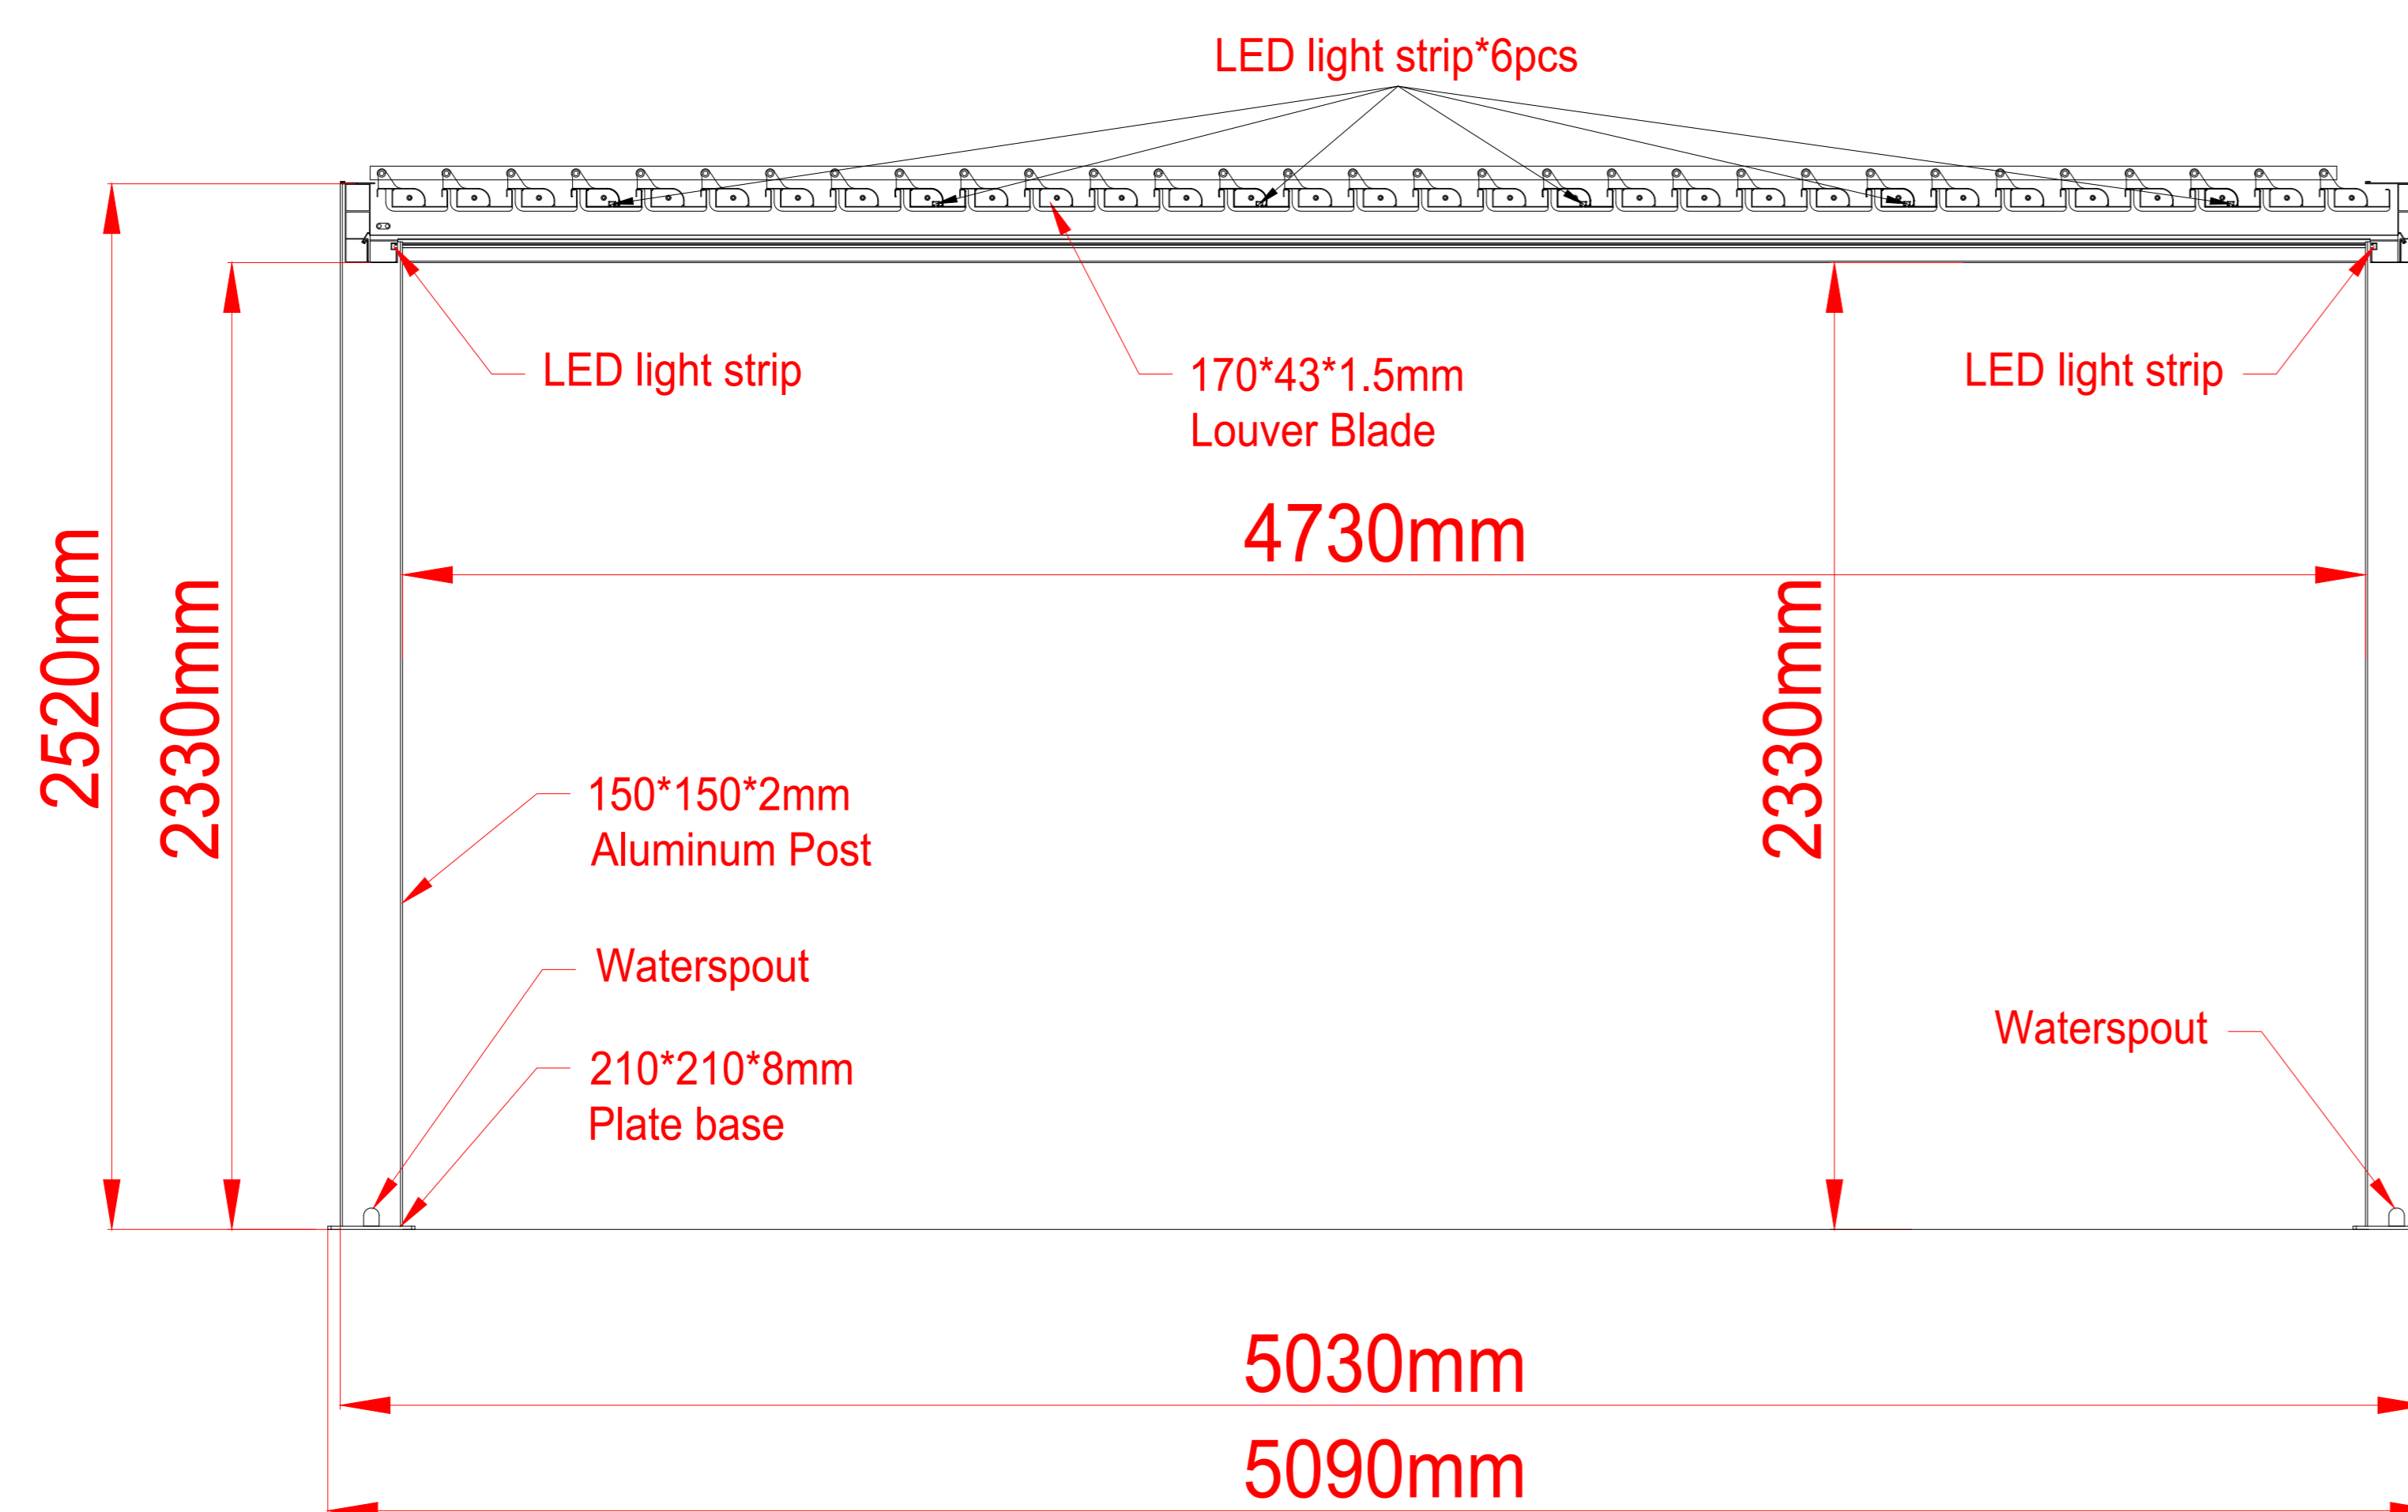

Motorized SkyMax Ultra Sized 4085mm x 5110mm x 2520mm

SPA SOLUTIONS GMBH

CLIENT :

TITLE :

Sunshading & Waterproof Roof

JOB :

Standard Technical Detail

DRAWING NO.:

UNIT : mm

@ PAPER SIZE : A0

DESIGNER : Dylan

DRAWING DATE : 10/10/2023

COMMENTS :

www.spa-solutions.ch
 dylan.ayer@spa-solutions.ch
 Industriestrasse Althau 1
 5303 Würenlingen
 T +41798506869

PLAN VIEW

ELEVATION VIEW

ELEVATION VIEW

Motorized SkyMax Ultra Sized 4085mm x 5110mm x 2520mm

SPA SOLUTIONS GMBH

CLIENT :

TITLE :

Sunshading & Waterproof Roof

JOB :

Standard Technical Detail

DRAWING NO.:

UNIT : mm

@ PAPER SIZE : A0

DESIGNER : Dylan

DRAWING DATE : 10/10/2023

COMMENTS :

www.spa-solutions.ch
 dylan.ayer@spa-solutions.ch
 Industriestrasse Althau 1
 5303 Würenlingen
 T +41798506869

PLAN VIEW