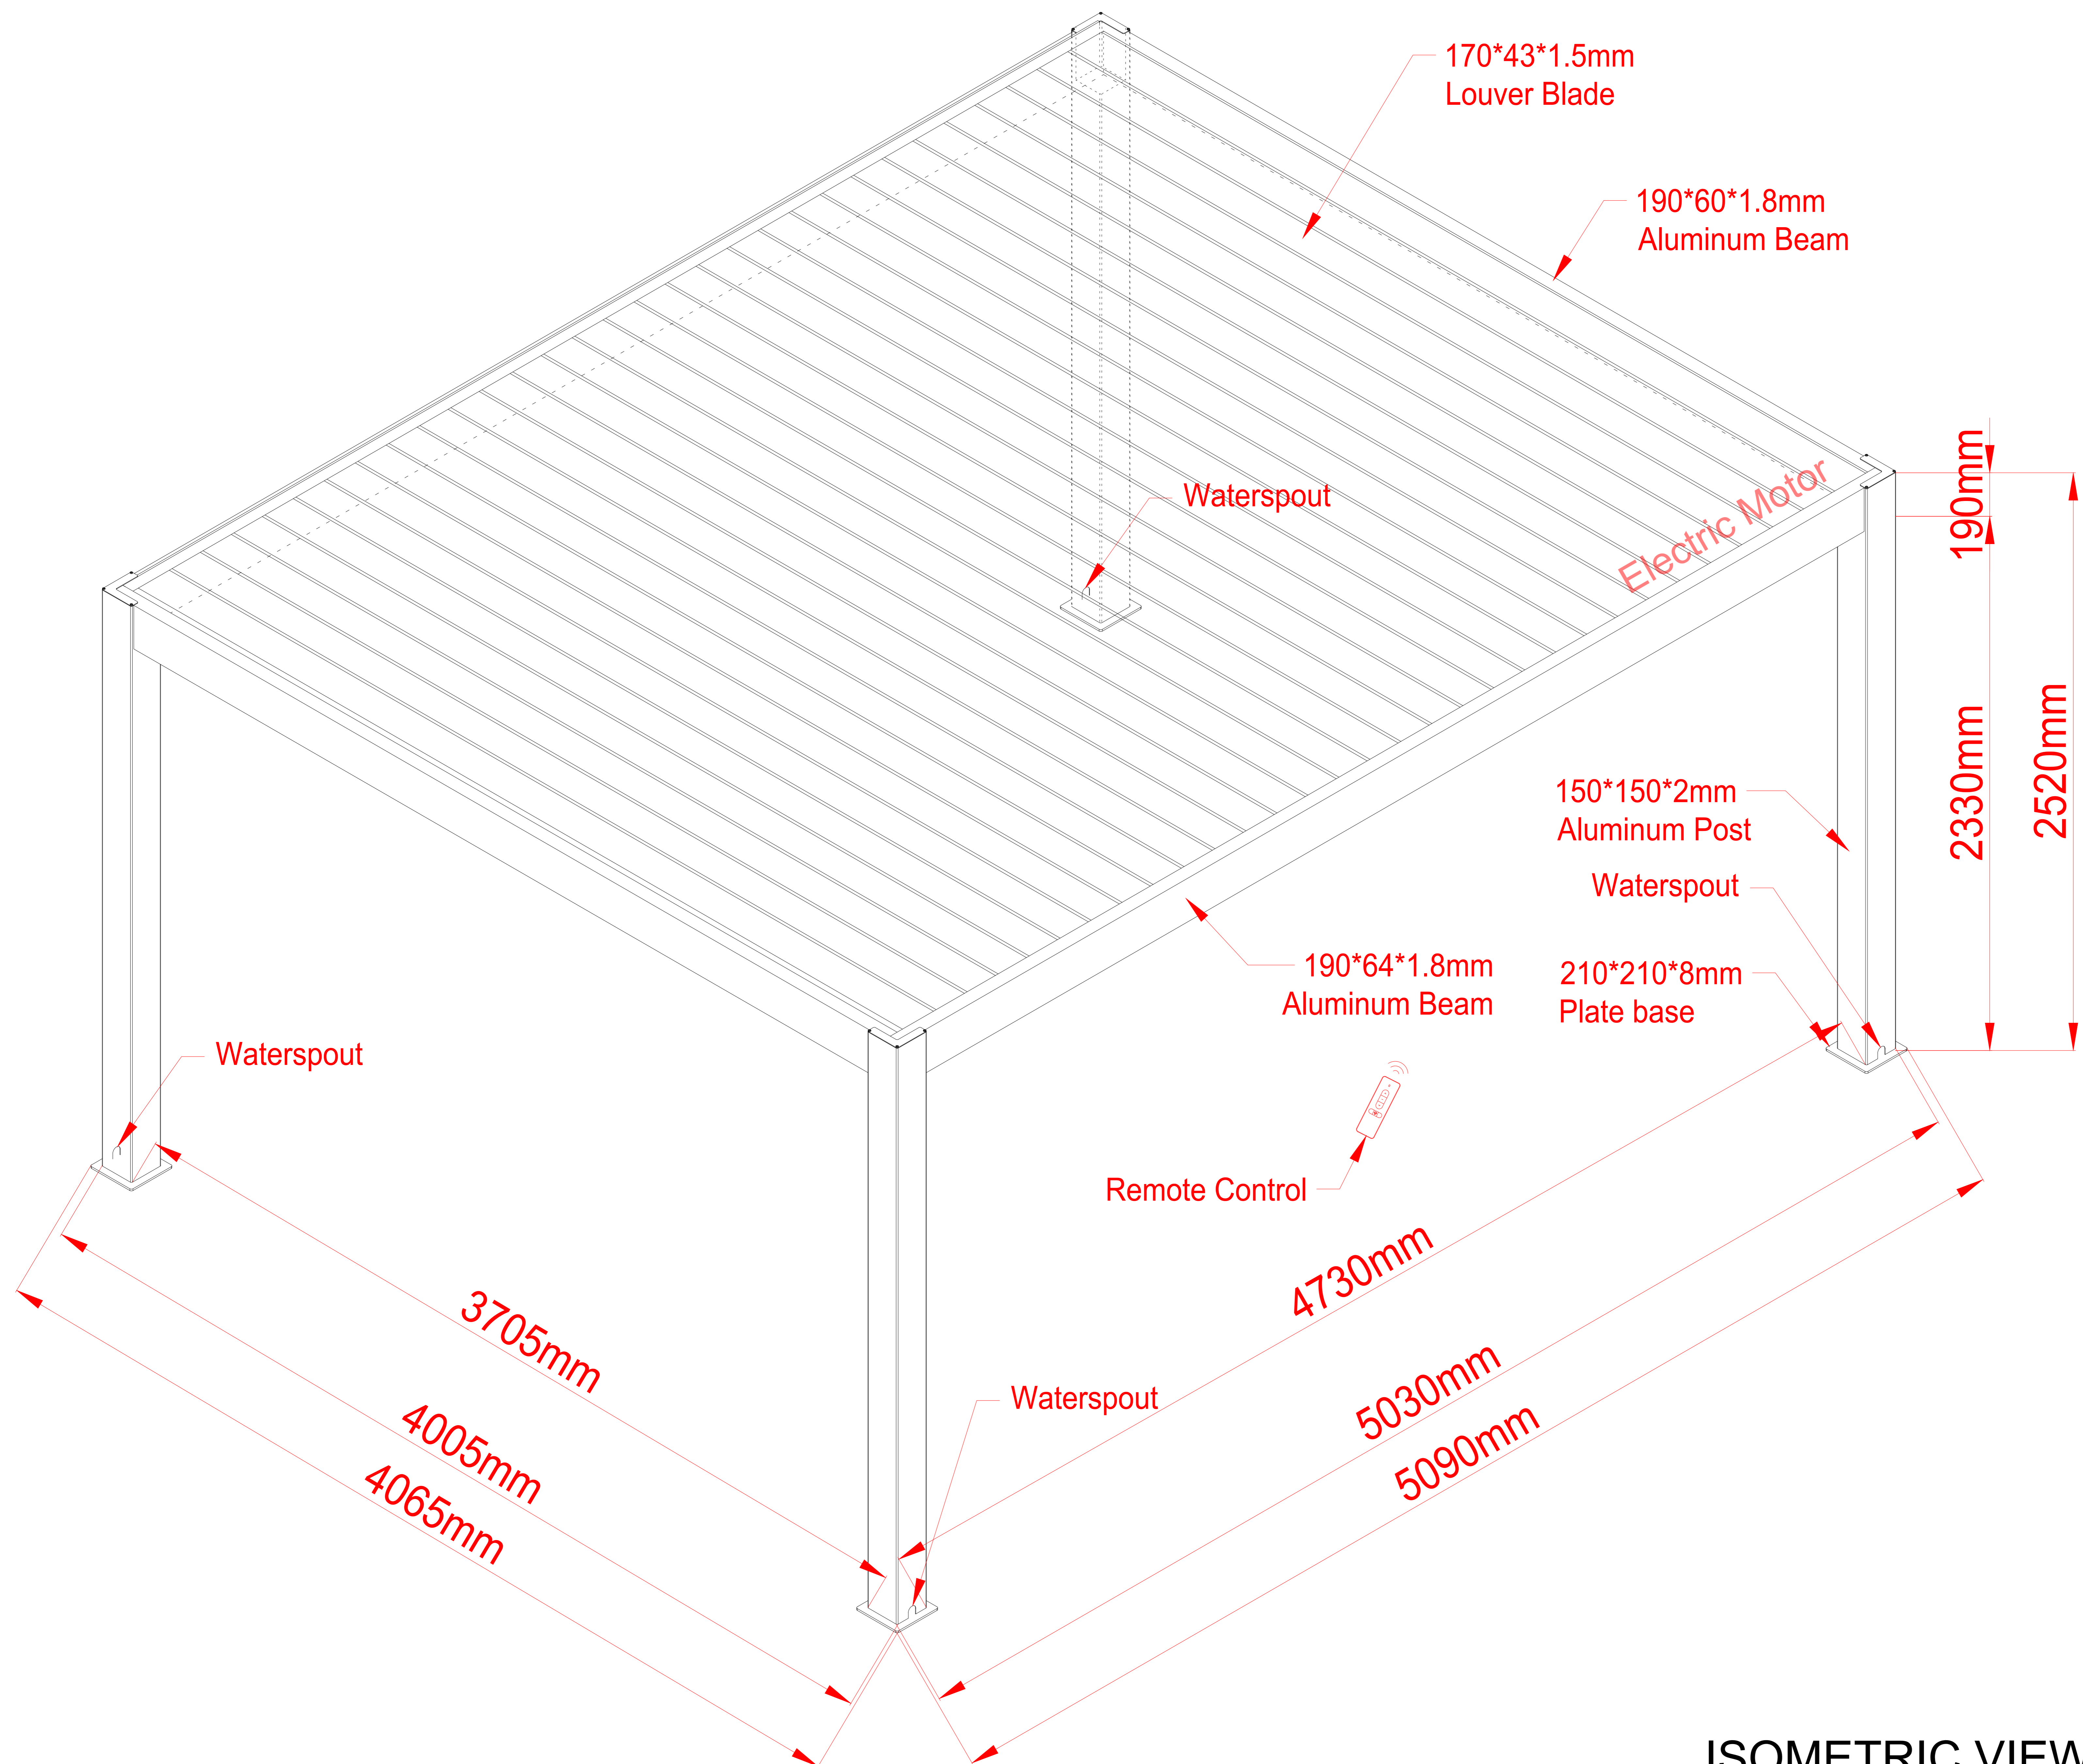

Motorized SkyMax Ultra Sized 4085mm x 5110mm x 2520mm

SPA SOLUTIONS GMBH

CLIENT :

TITLE :

Sunshading & Waterproof Roof

JOB :

Standard Technical Detail

DRAWING NO.:

UNIT : mm

@ PAPER SIZE : A0

DESIGNER : Dylan

DRAWING DATE : 10/10/2023

COMMENTS :

www.spa-solutions.ch
 dylan.ayer@spa-solutions.ch
 Industriestrasse Althau 1
 5303 Würenlingen
 T +41798506869

ISOMETRIC VIEW

ELEVATION VIEW

Motorized SkyMax Ultra Sized 4085mm x 5110mm x 2520mm

SPA SOLUTIONS GMBH

CLIENT :

TITLE :

Sunshading & Waterproof Roof

JOB :

Standard Technical Detail