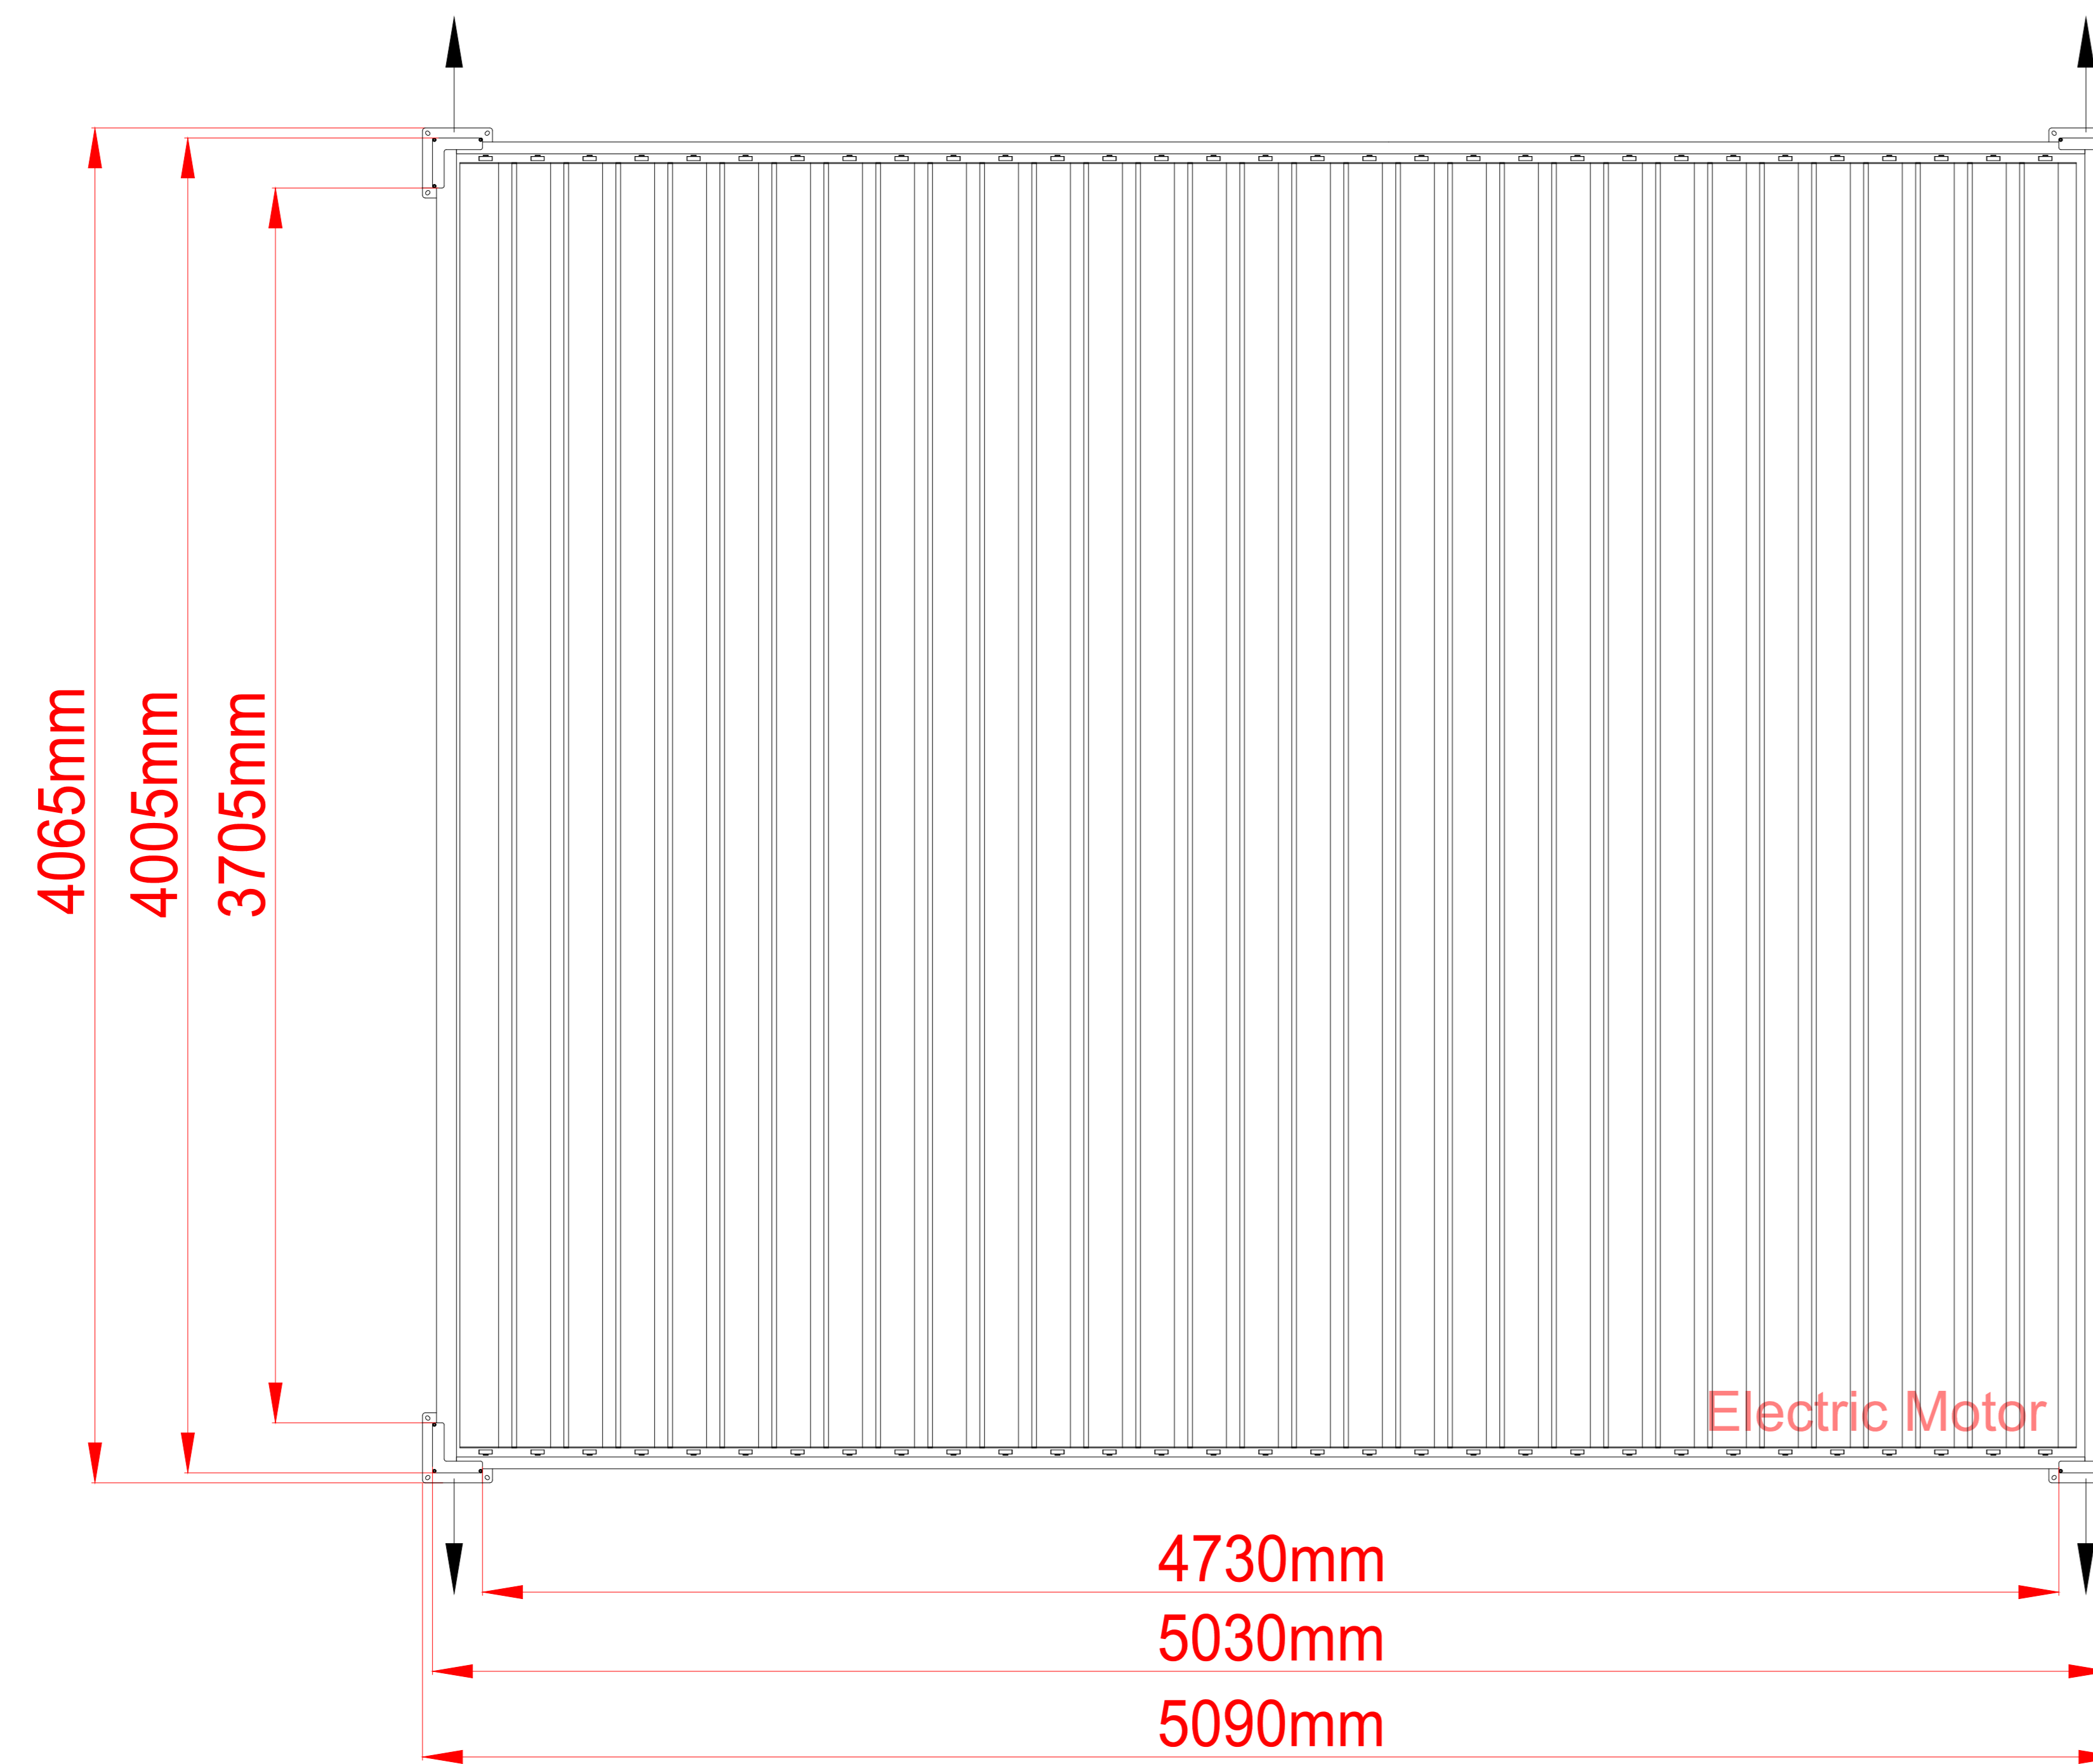

Motorized SkyMax Ultra Sized 4085mm x 5110mm x 2520mm

SPA SOLUTIONS GMBH

CLIENT :

TITLE :

Sunshading & Waterproof Roof

JOB :

Standard Technical Detail

DRAWING NO.:

UNIT : mm

@ PAPER SIZE : A0

DESIGNER : Dylan

DRAWING DATE : 10/10/2023

COMMENTS :

www.spa-solutions.ch
 dylan.ayer@spa-solutions.ch
 Industriestrasse Althau 1
 5303 Würenlingen
 T +41798506869

PLAN VIEW

ELEVATION VIEW

ELEVATION VIEW

Motorized SkyMax Ultra Sized 4085mm x 5110mm x 2520mm

SPA SOLUTIONS GMBH

CLIENT :

TITLE :

Sunshading & Waterproof Roof

JOB :

Standard Technical Detail

DRAWING NO.:

UNIT : mm

@ PAPER SIZE : A0

DESIGNER : Dylan

DRAWING DATE : 10/10/2023

COMMENTS :

www.spa-solutions.ch
 dylan.ayer@spa-solutions.ch
 Industriestrasse Althau 1
 5303 Würenlingen
 T +41798506869

PLAN VIEW