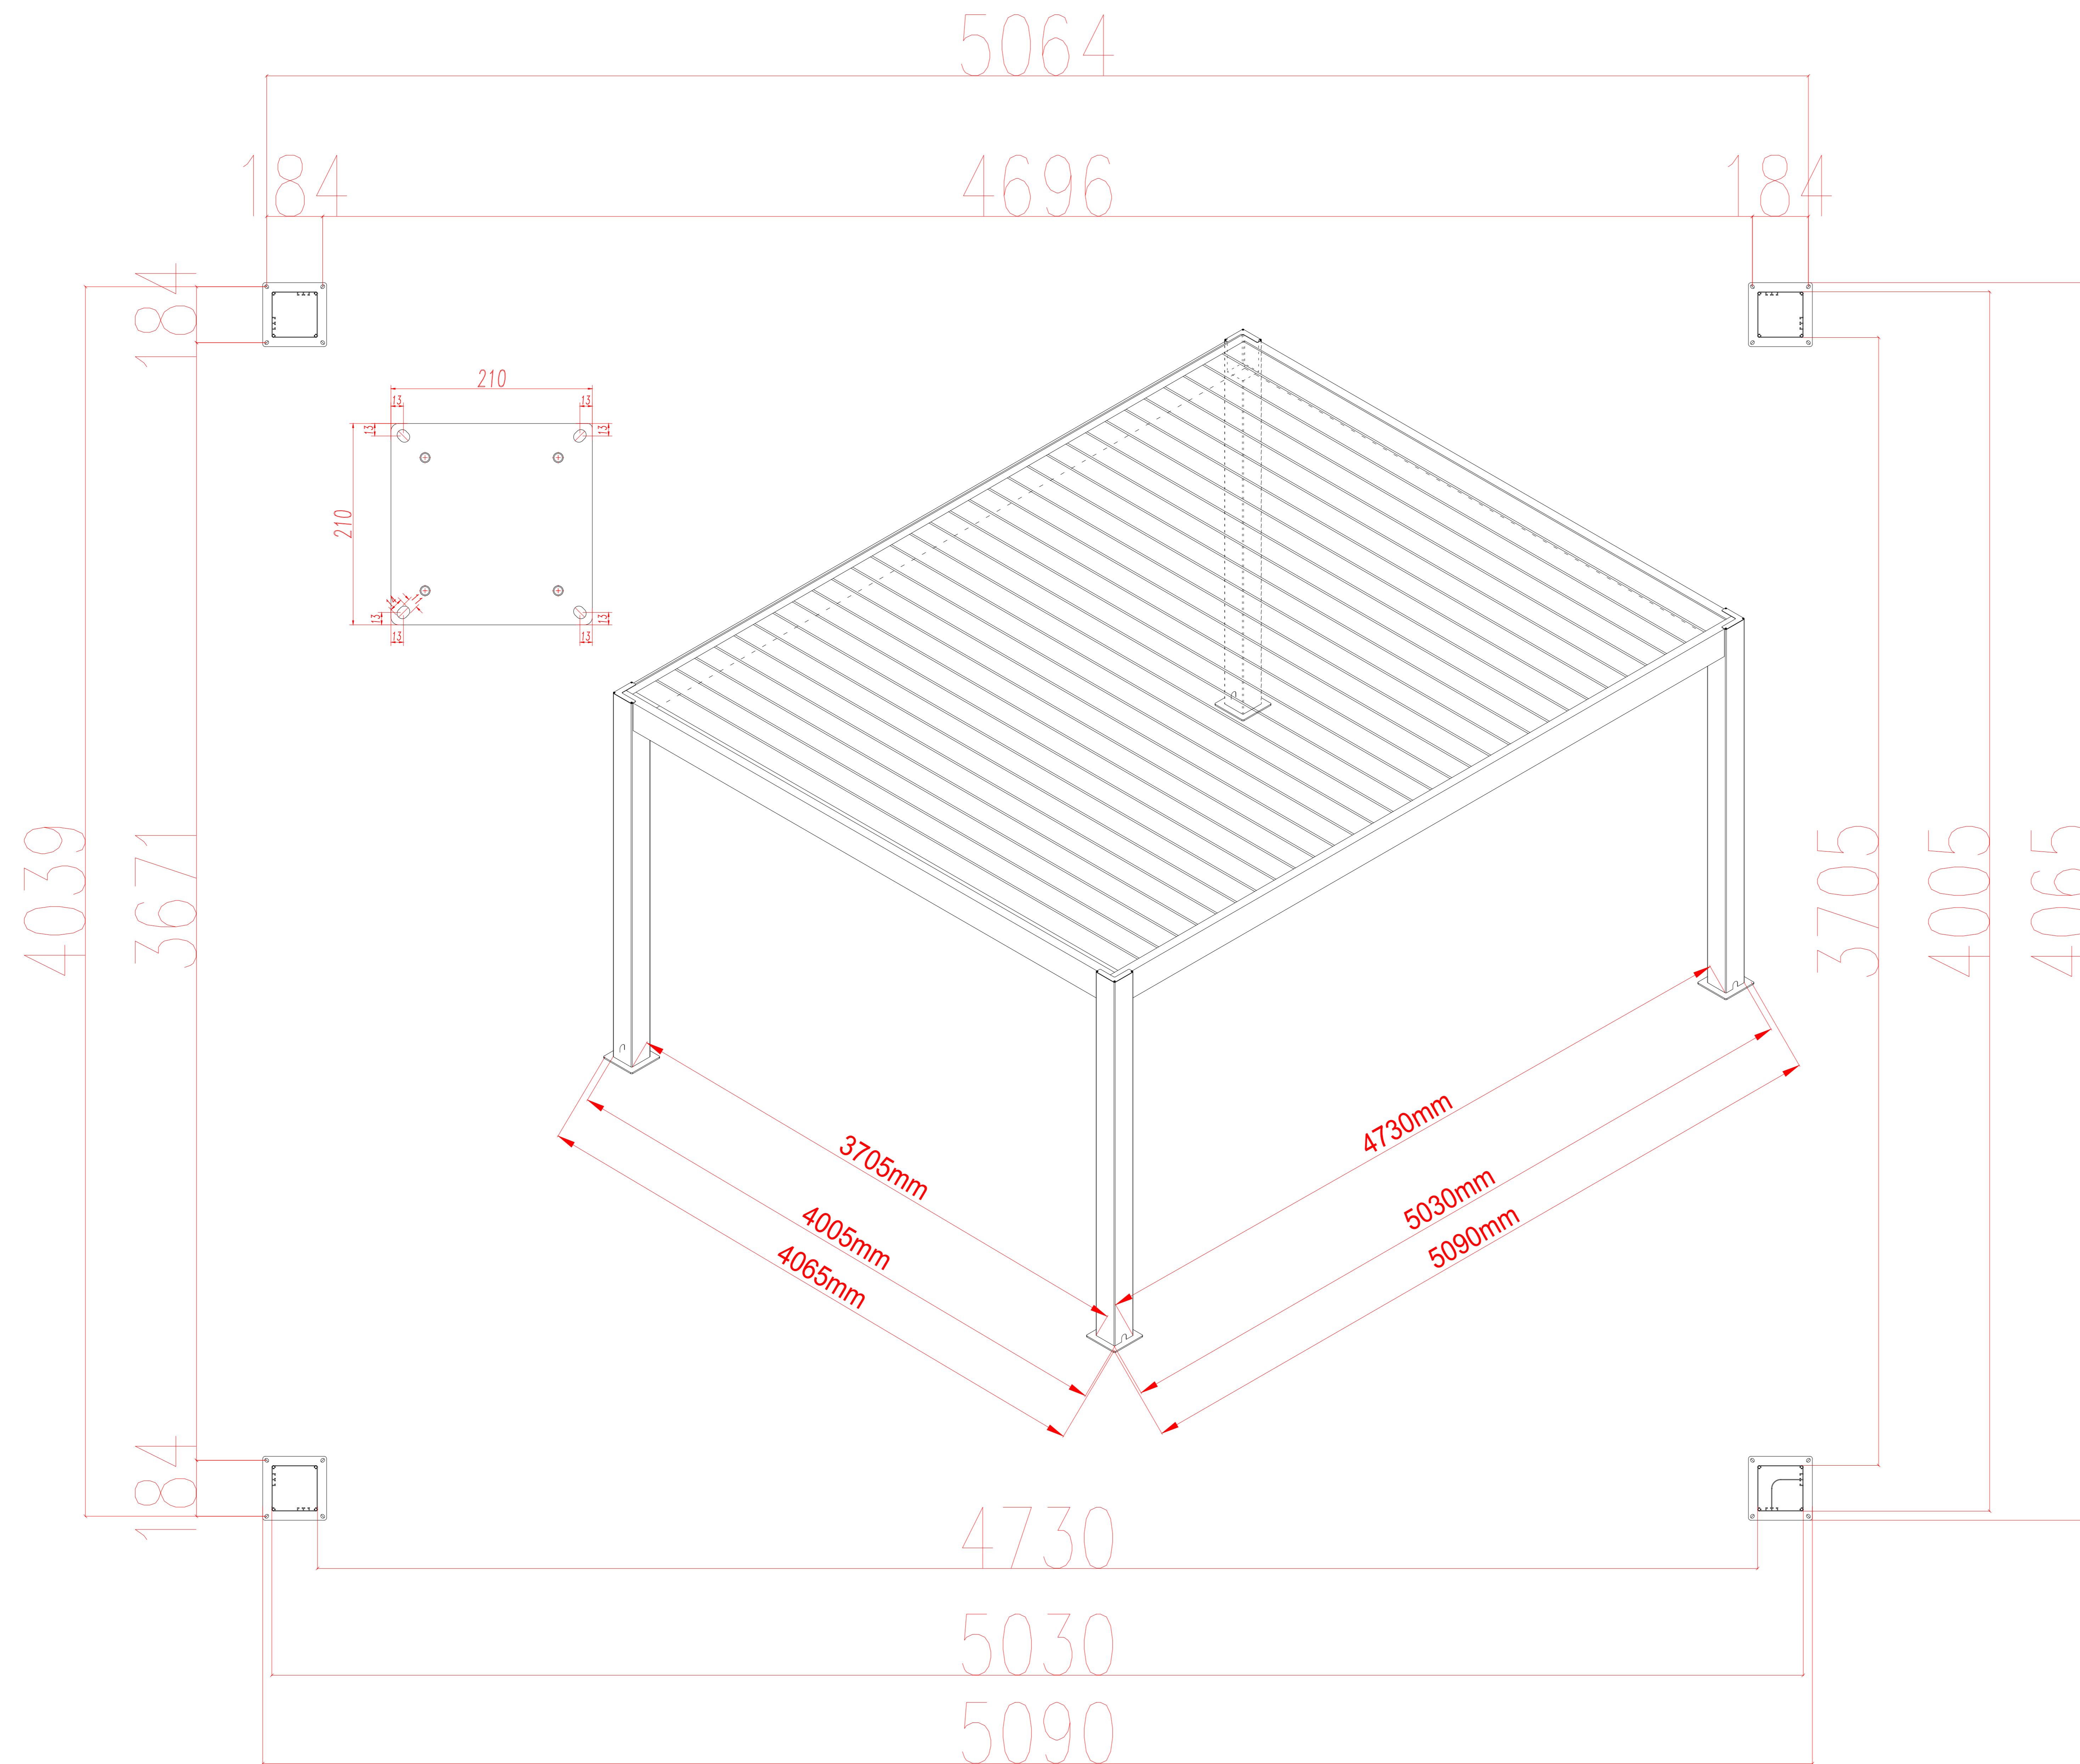

Motorized SkyMax Ultra Sized 4085mm x 5110mm x 2520mm

SPA SOLUTIONS GMBH

CLIENT :

TITLE :

Sunshading & Waterproof Roof

JOB :

Standard Technical Detail

DRAWING NO.:

ELEVATION VIEW

Motorized SkyMax Ultra Sized 4085mm x 5110mm x 2520mm

SPA SOLUTIONS GMBH

CLIENT :

TITLE :

Sunshading & Waterproof Roof

JOB :

Standard Technical Detail

DRAWING NO.:

UNIT : mm

@ PAPER SIZE : A0

DESIGNER : Dylan

DRAWING DATE : 10/10/2023

COMMENTS :

www.spa-solutions.ch
 dylan.ayer@spa-solutions.ch
 Industriestrasse Althau 1
 5303 Würenlingen
 T +41798506869

PLAN VIEW