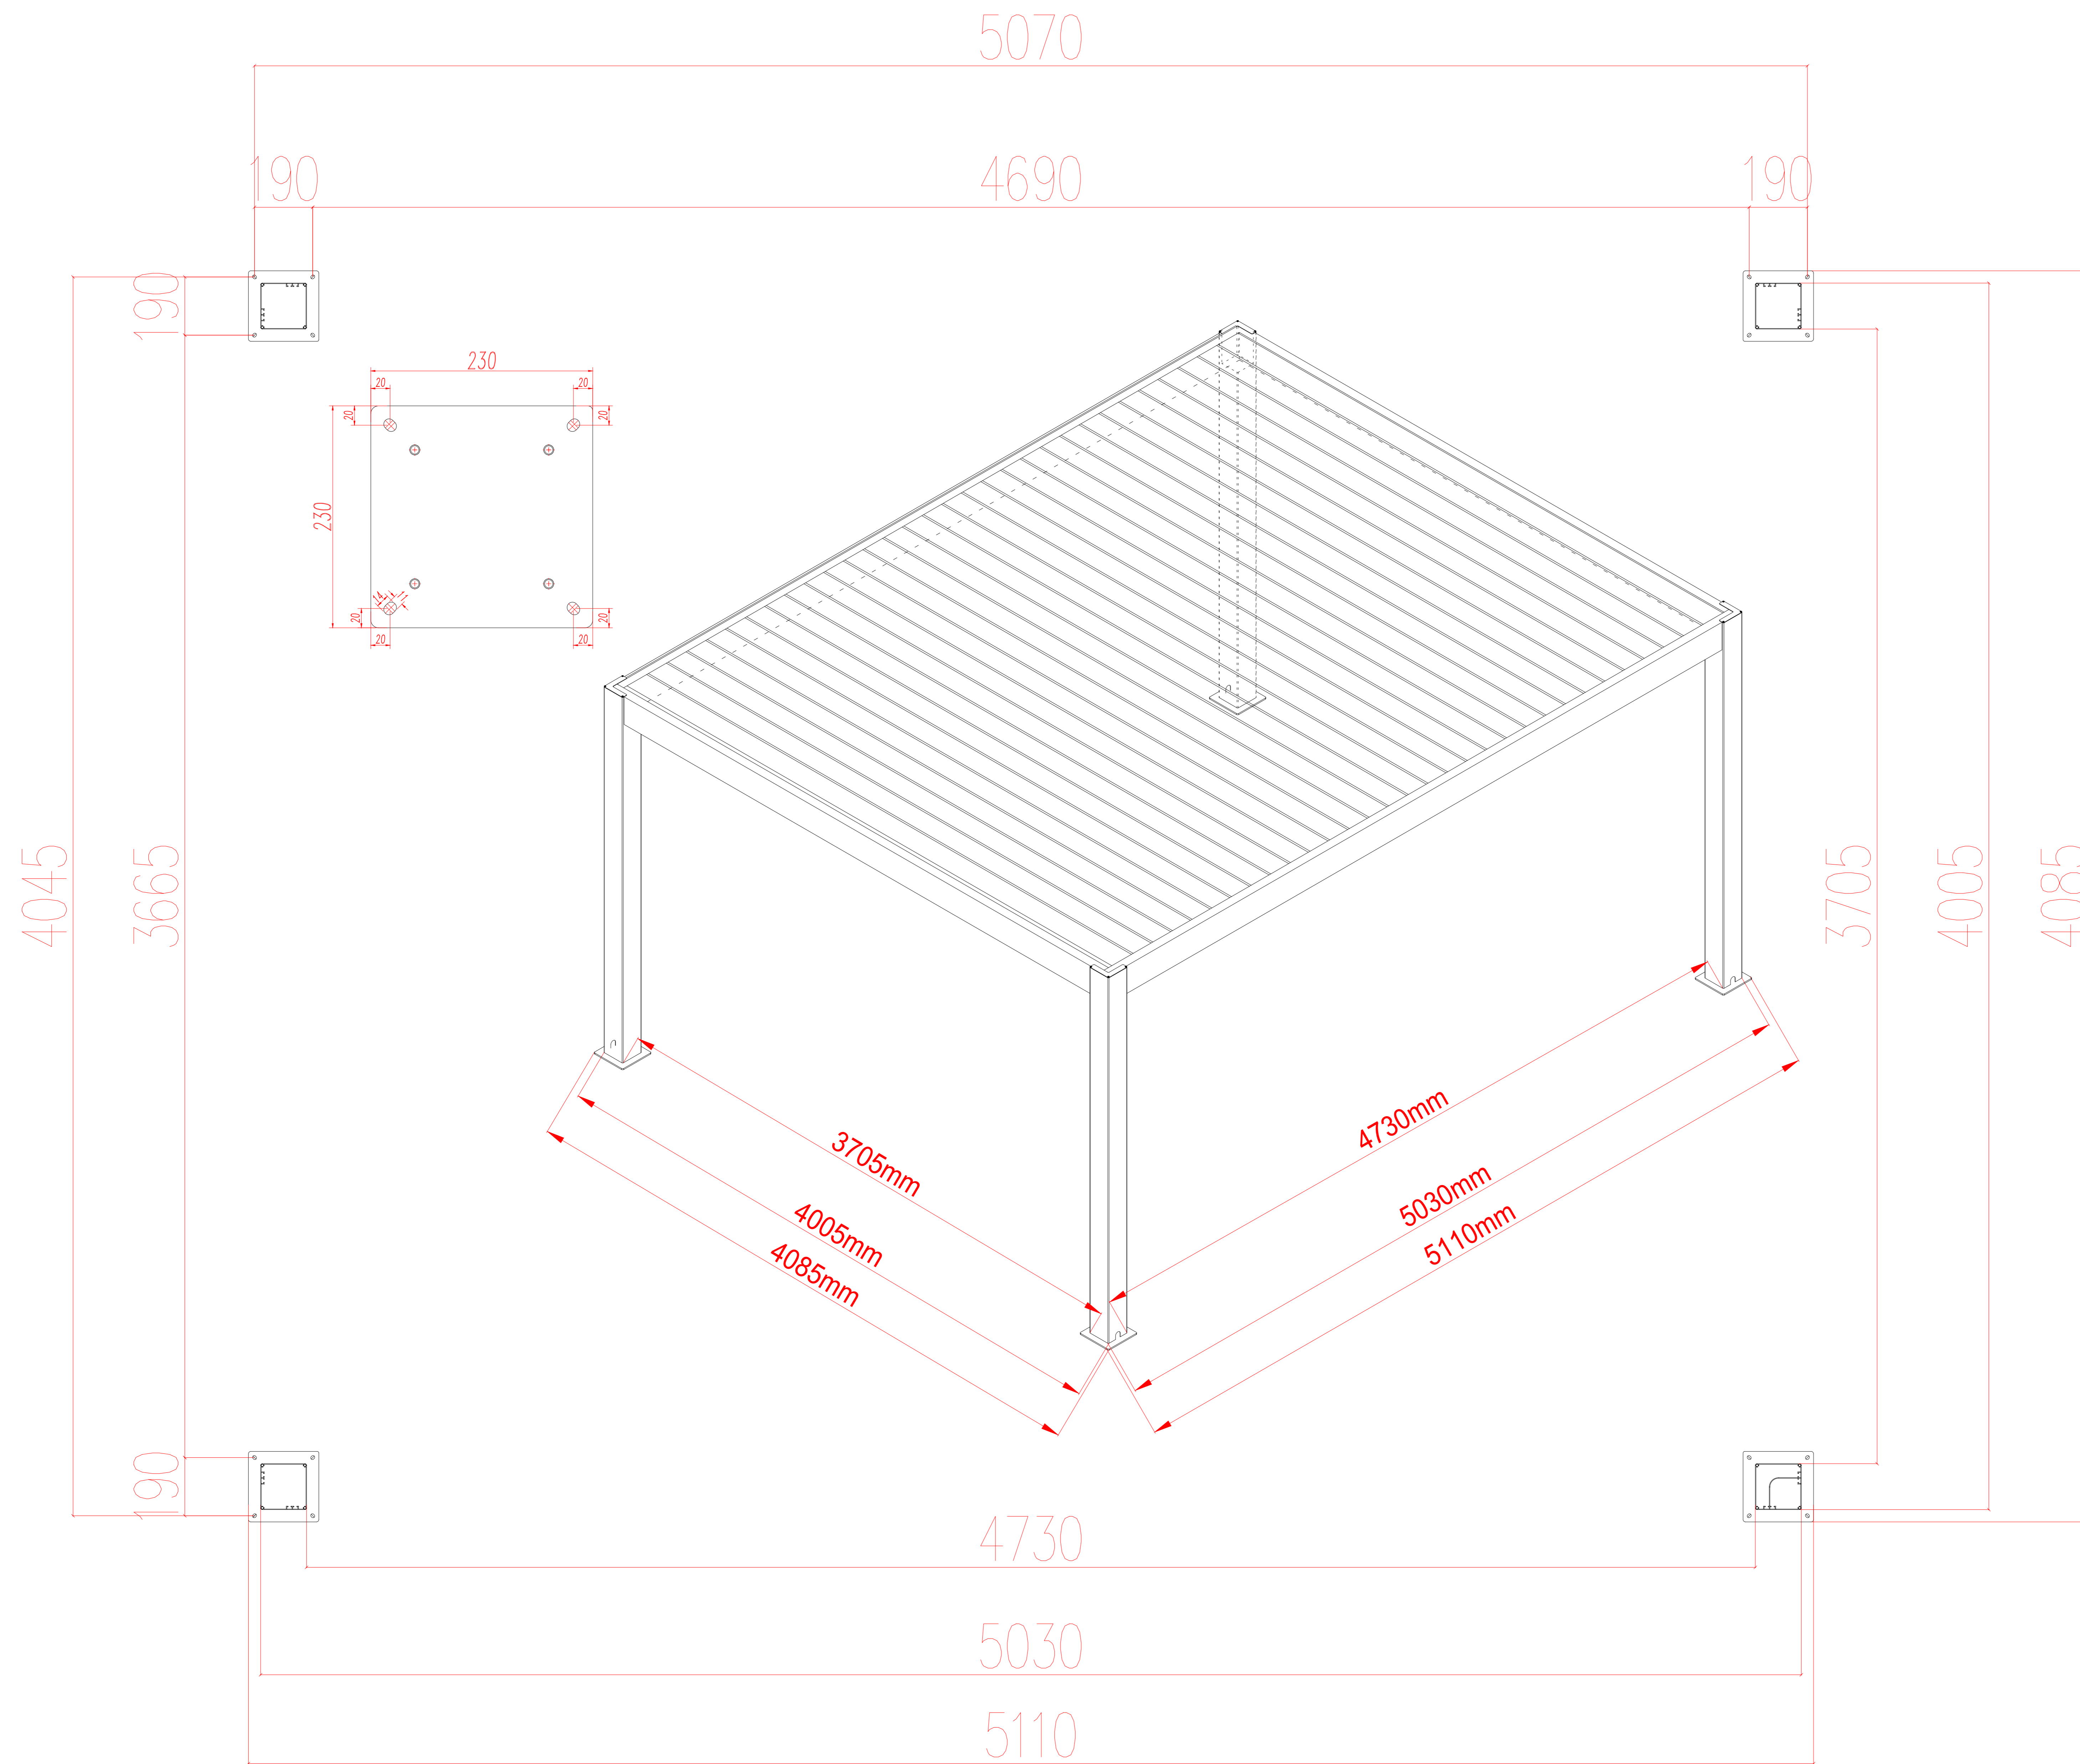

Motorized SkyMax Ultra Sized 4085mm x 5110mm x 2520mm

SPA SOLUTIONS GMBH

CLIENT :

TITLE :

Sunshading & Waterproof Roof

JOB :

Standard Technical Detail

DRAWING NO.:

UNIT : mm

@ PAPER SIZE : A0

DESIGNER : Dylan

DRAWING DATE : 07/18/2023

COMMENTS :

www.spa-solutions.ch
 dylan.ayer@spa-solutions.ch
 Industriestrasse Althau 1
 5303 Würenlingen
 T +41798506869

Motorized SkyMax Ultra Sized 4085mm x 5110mm x 2520mm

PLAN VIEW

SPA SOLUTIONS
THE DREAM OF HAPPINESS

SPA SOLUTIONS GMBH

CLIENT :

TITLE :

Sunshading & Waterproof Roof

JOB :

Standard Technical Detail