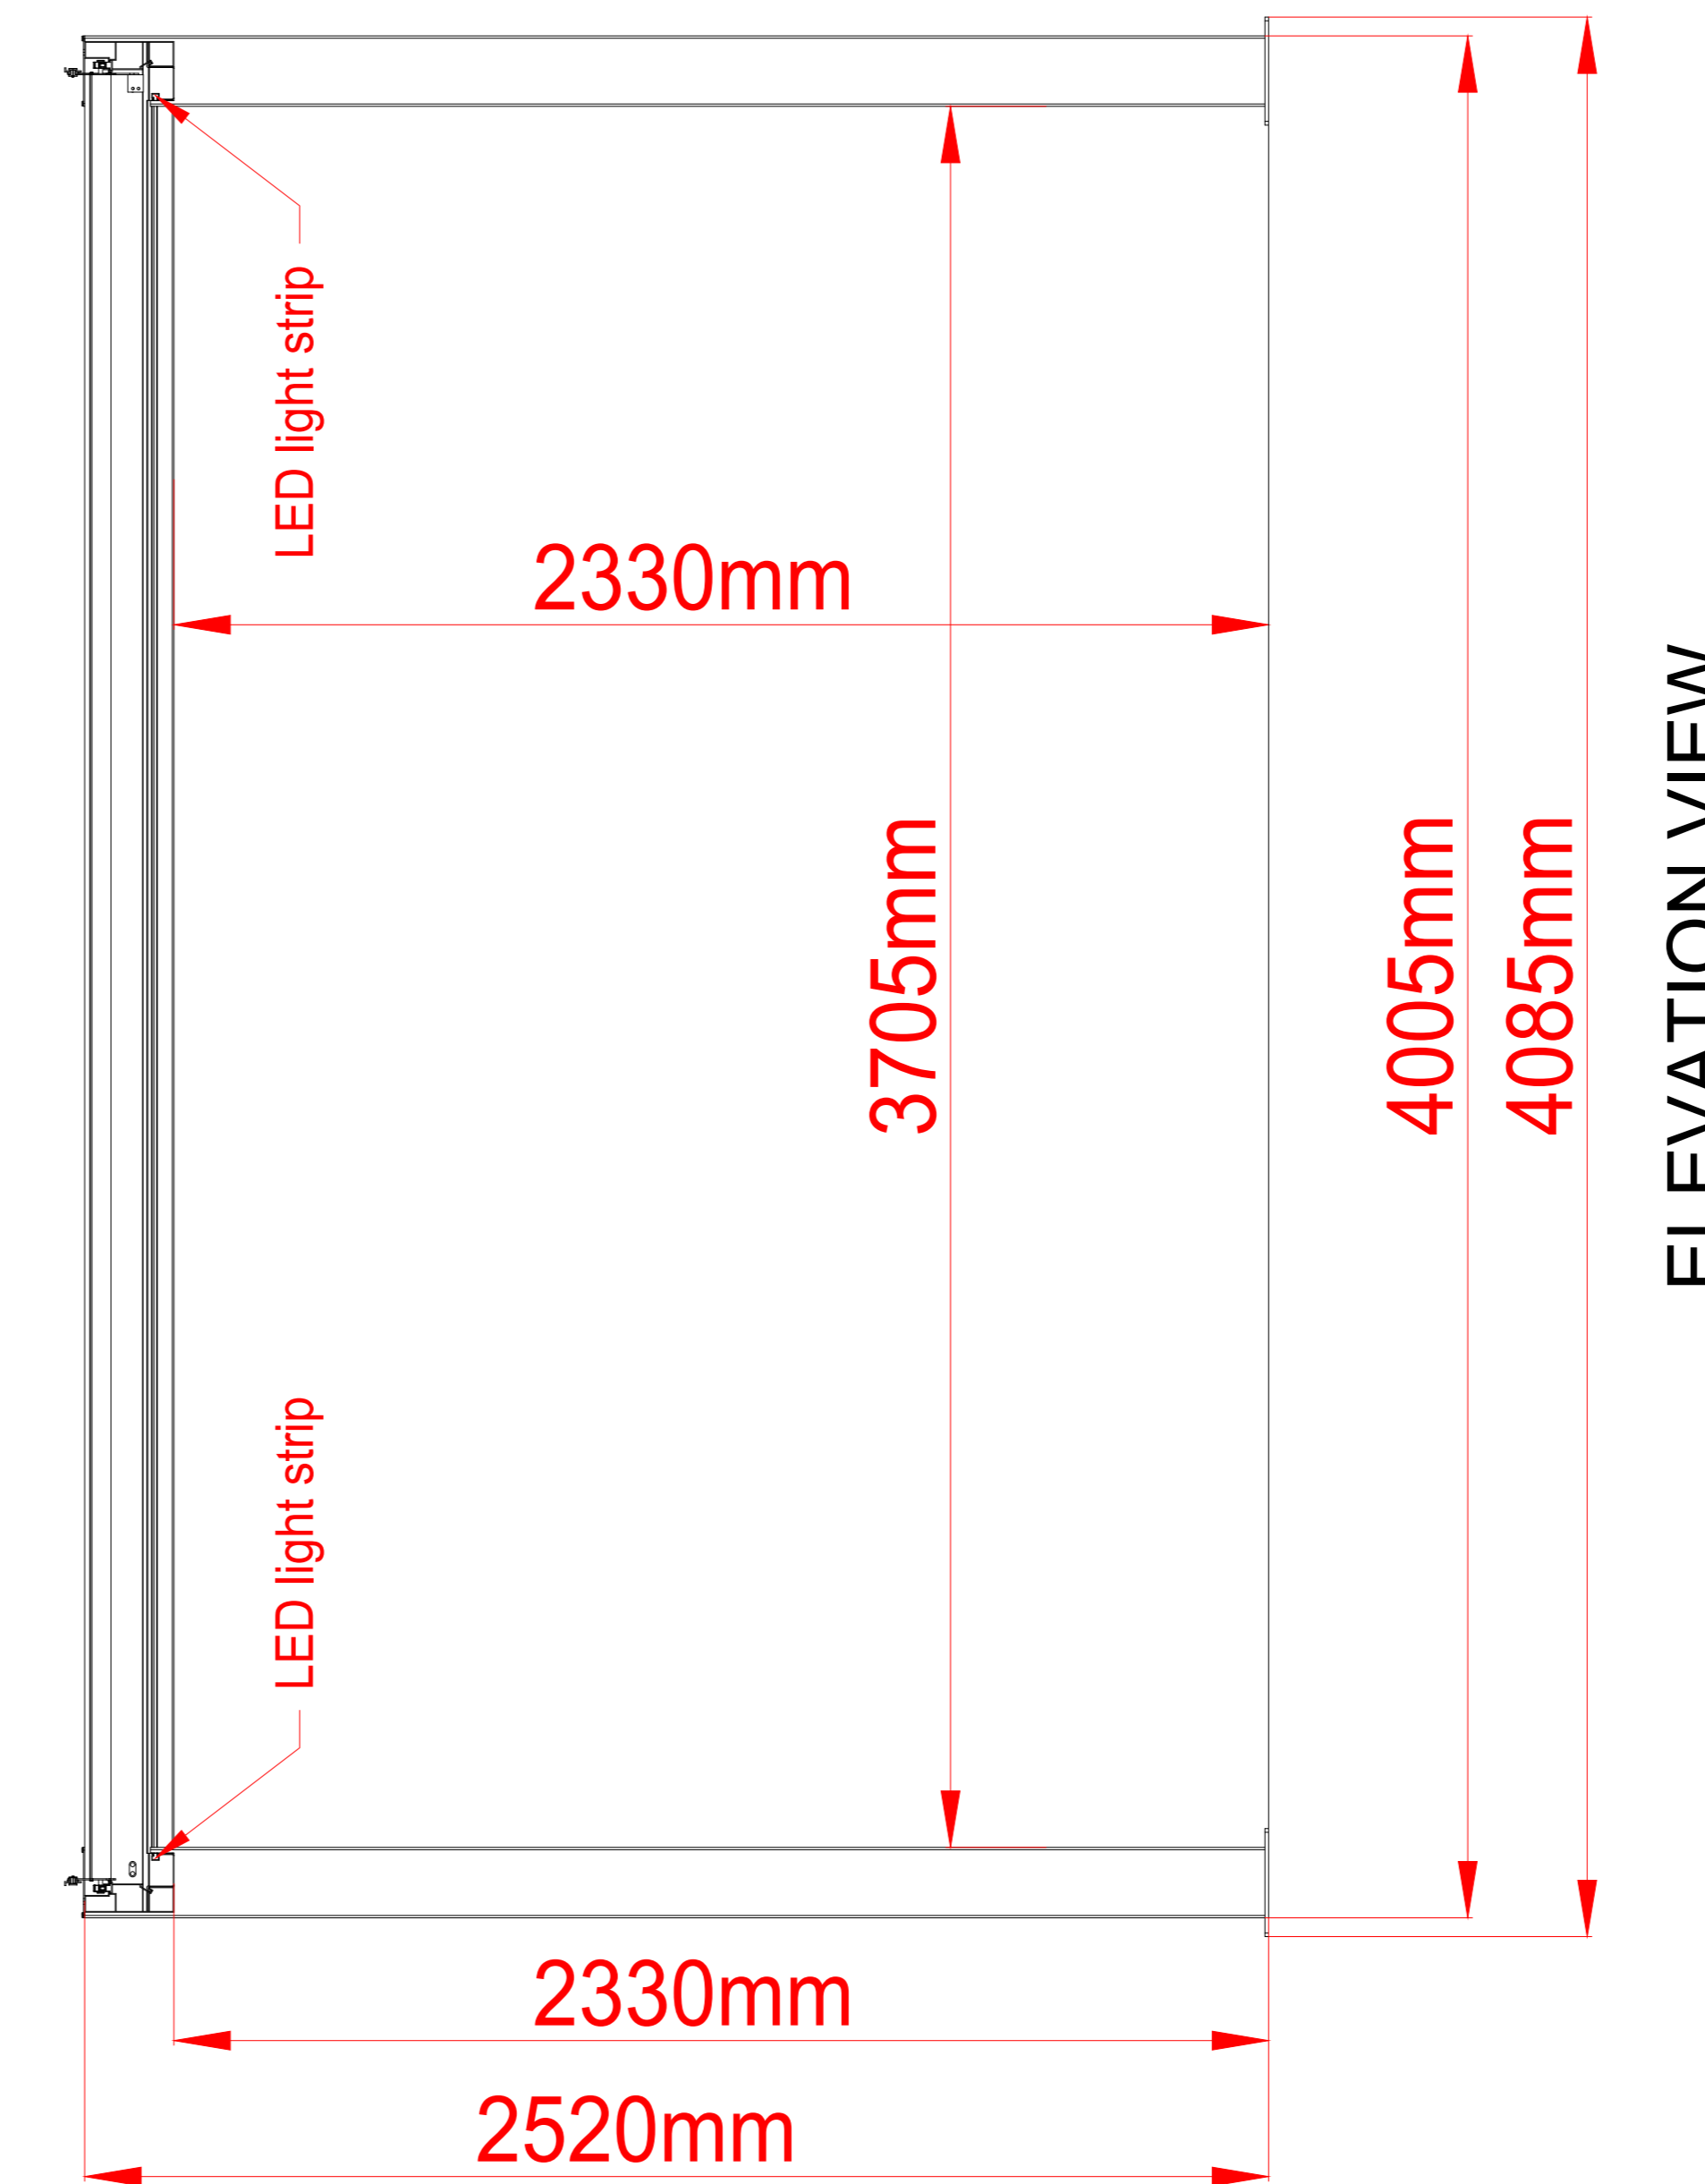

Motorized SkyMax Ultra Sized 4085mm x 5110mm x 2520mm

SPA SOLUTIONS GMBH

CLIENT :

TITLE :

Sunshading & Waterproof Roof

JOB :

Standard Technical Detail

DRAWING NO.:

UNIT : mm

@ PAPER SIZE : A0

DESIGNER : Dylan

DRAWING DATE : 07/18/2023

COMMENTS :

www.spa-solutions.ch
 dylan.ayer@spa-solutions.ch
 Industriestrasse Althau 1
 5303 Würenlingen
 T +41798506869

Motorized SkyMax Ultra Sized 4085mm x 5110mm x 2520mm

DRAWING NO.:

UNIT : mm

@ PAPER SIZE : A0

DESIGNER : Dylan

DRAWING DATE : 07/18/2023

COMMENTS :

www.spa-solutions.ch
dylan.ayer@spa-solutions.ch
Industriestrasse Althau 1
5303 Würenlingen
T +41798506869