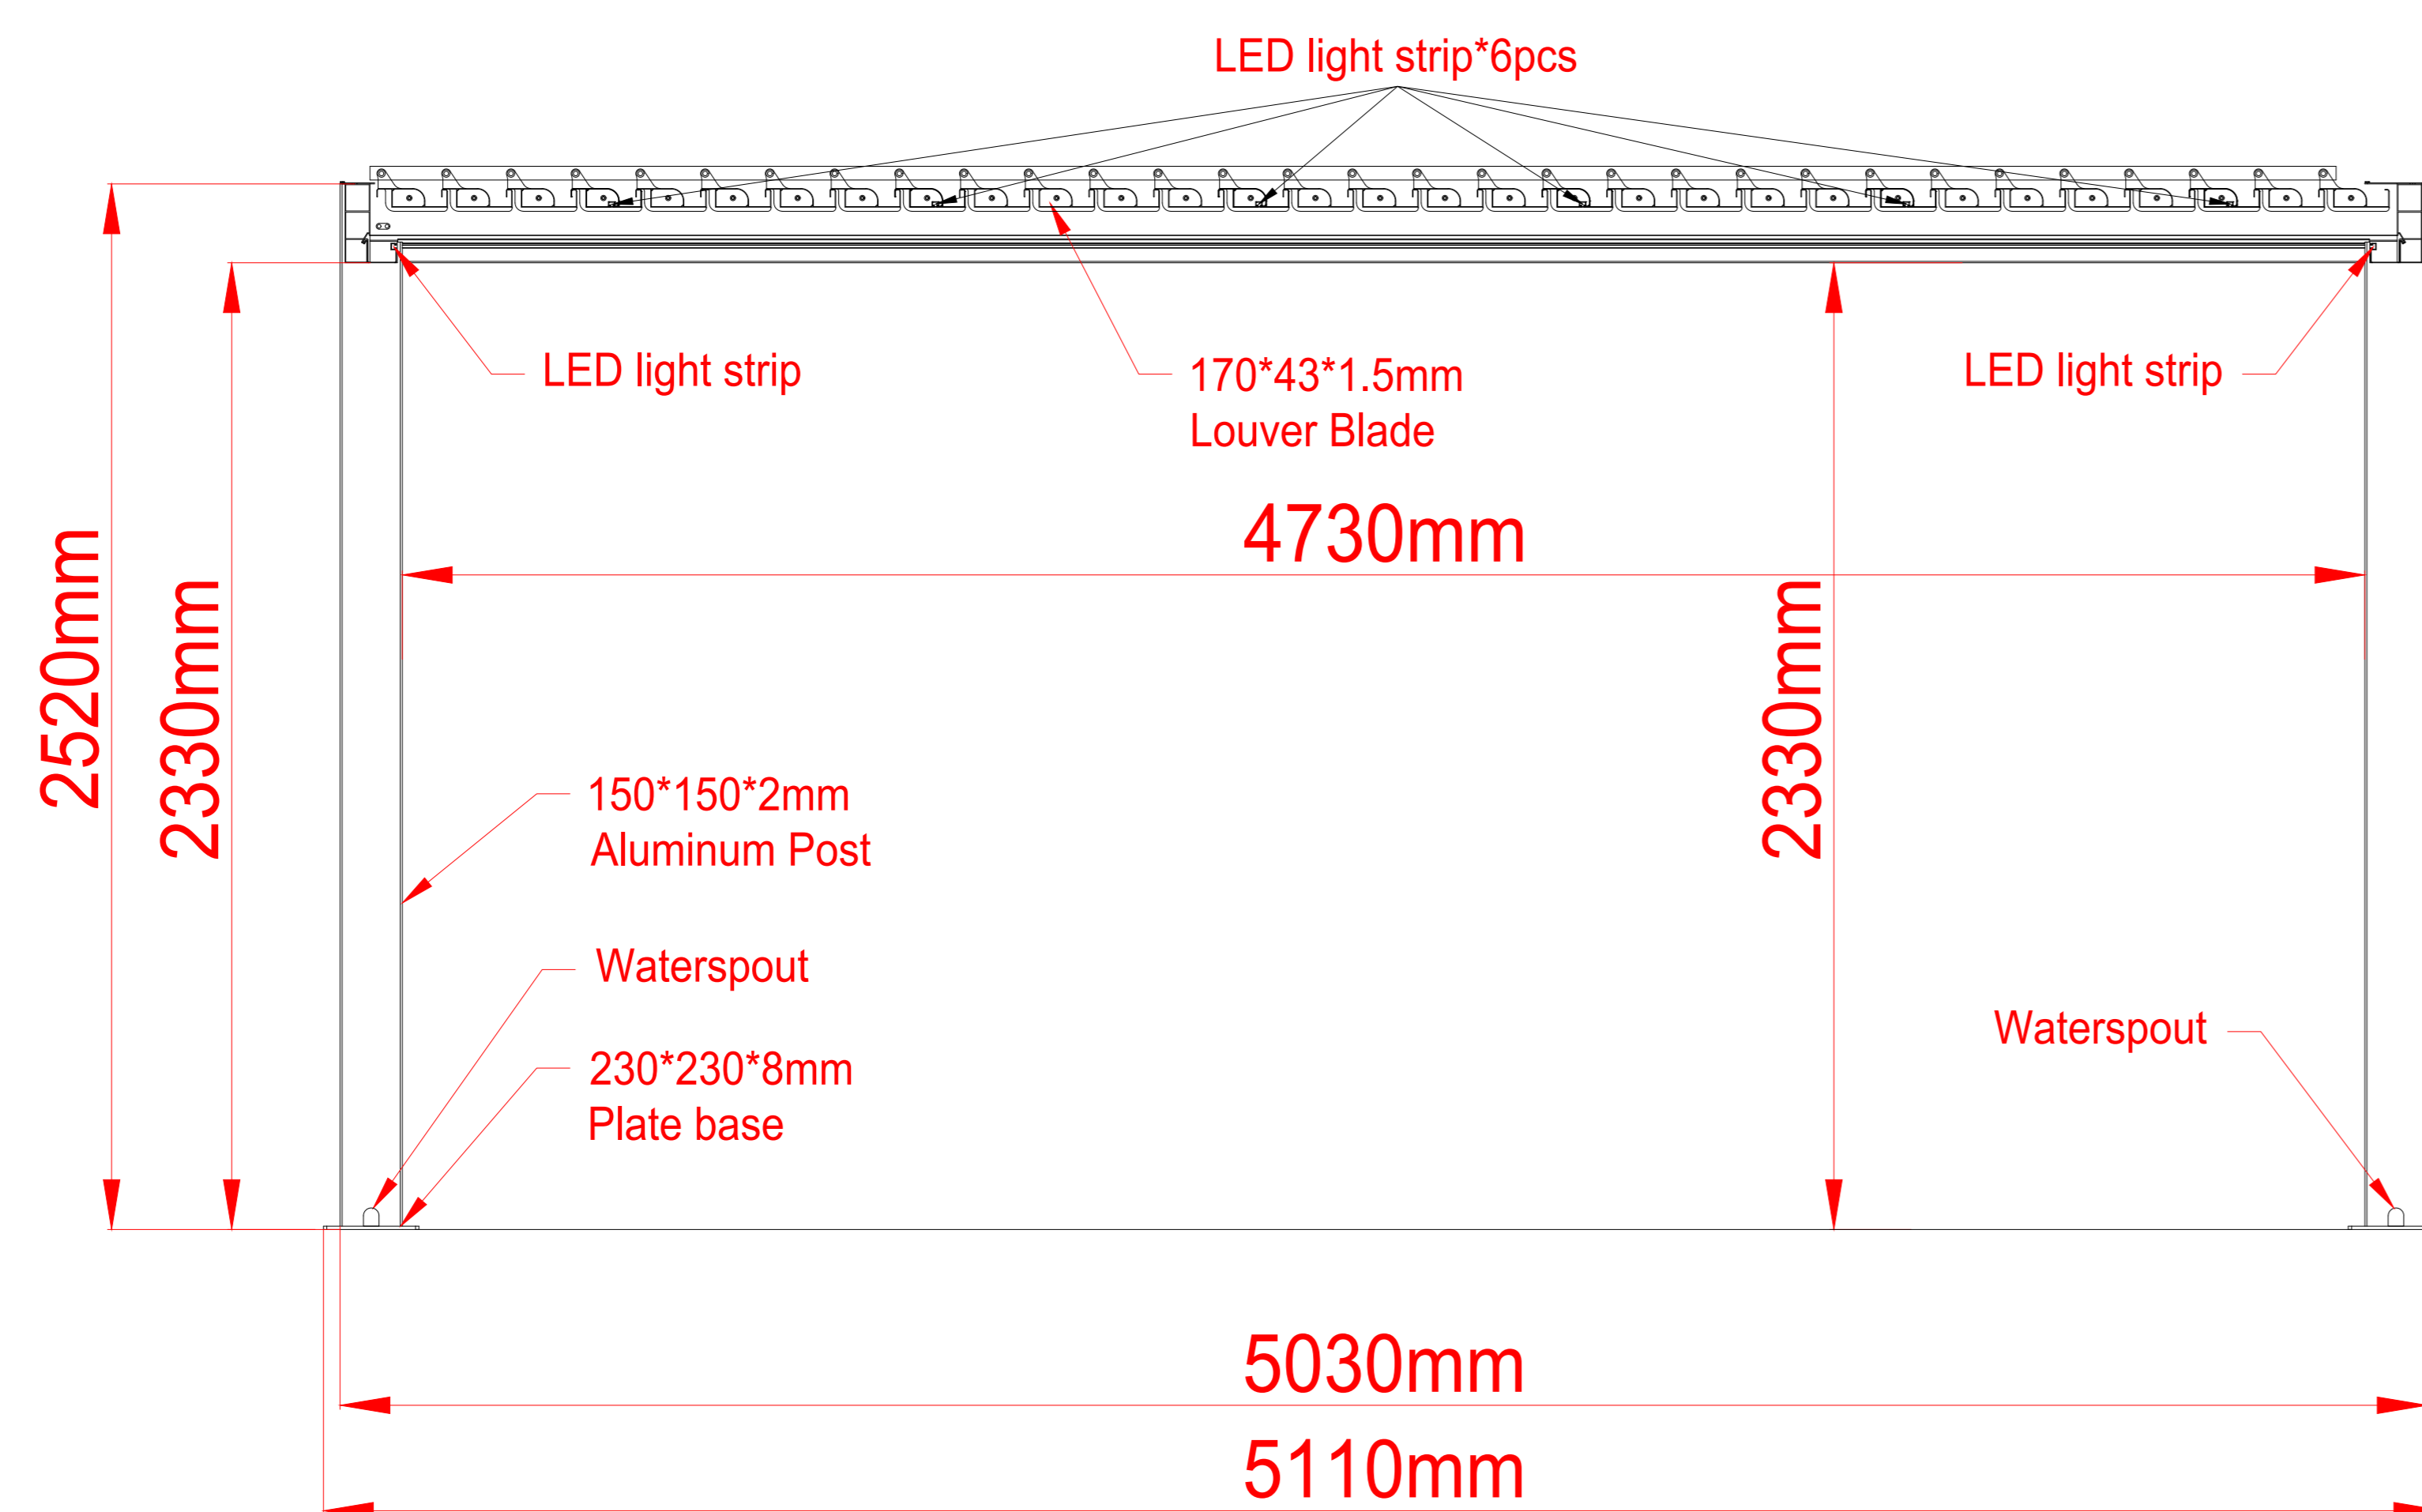

Motorized SkyMax Ultra Sized 4085mm x 5110mm x 2520mm

SPA SOLUTIONS GMBH

CLIENT :

TITLE :

Sunshading & Waterproof Roof

JOB :

Standard Technical Detail

DRAWING NO.:

UNIT : mm

@ PAPER SIZE : A0

DESIGNER : Dylan

DRAWING DATE : 07/18/2023

COMMENTS :

www.spa-solutions.ch
 dylan.ayer@spa-solutions.ch
 Industriestrasse Althau 1
 5303 Würenlingen
 T +41798506869

Motorized SkyMax Ultra Sized 4085mm x 5110mm x 2520mm

PLAN VIEW

SPA SOLUTIONS
THE DREAM OF HAPPINESS

SPA SOLUTIONS GMBH

CLIENT :

TITLE :

Sunshading & Waterproof Roof

JOB :

Standard Technical Detail

DRAWING NO.:

UNIT : mm

@ PAPER SIZE : A0

DESIGNER : Dylan

DRAWING DATE : 07/18/2023

COMMENTS :

www.spa-solutions.ch
dylan.ayer@spa-solutions.ch
Industriestrasse Althau 1
5303 Würenlingen
T +41798506869