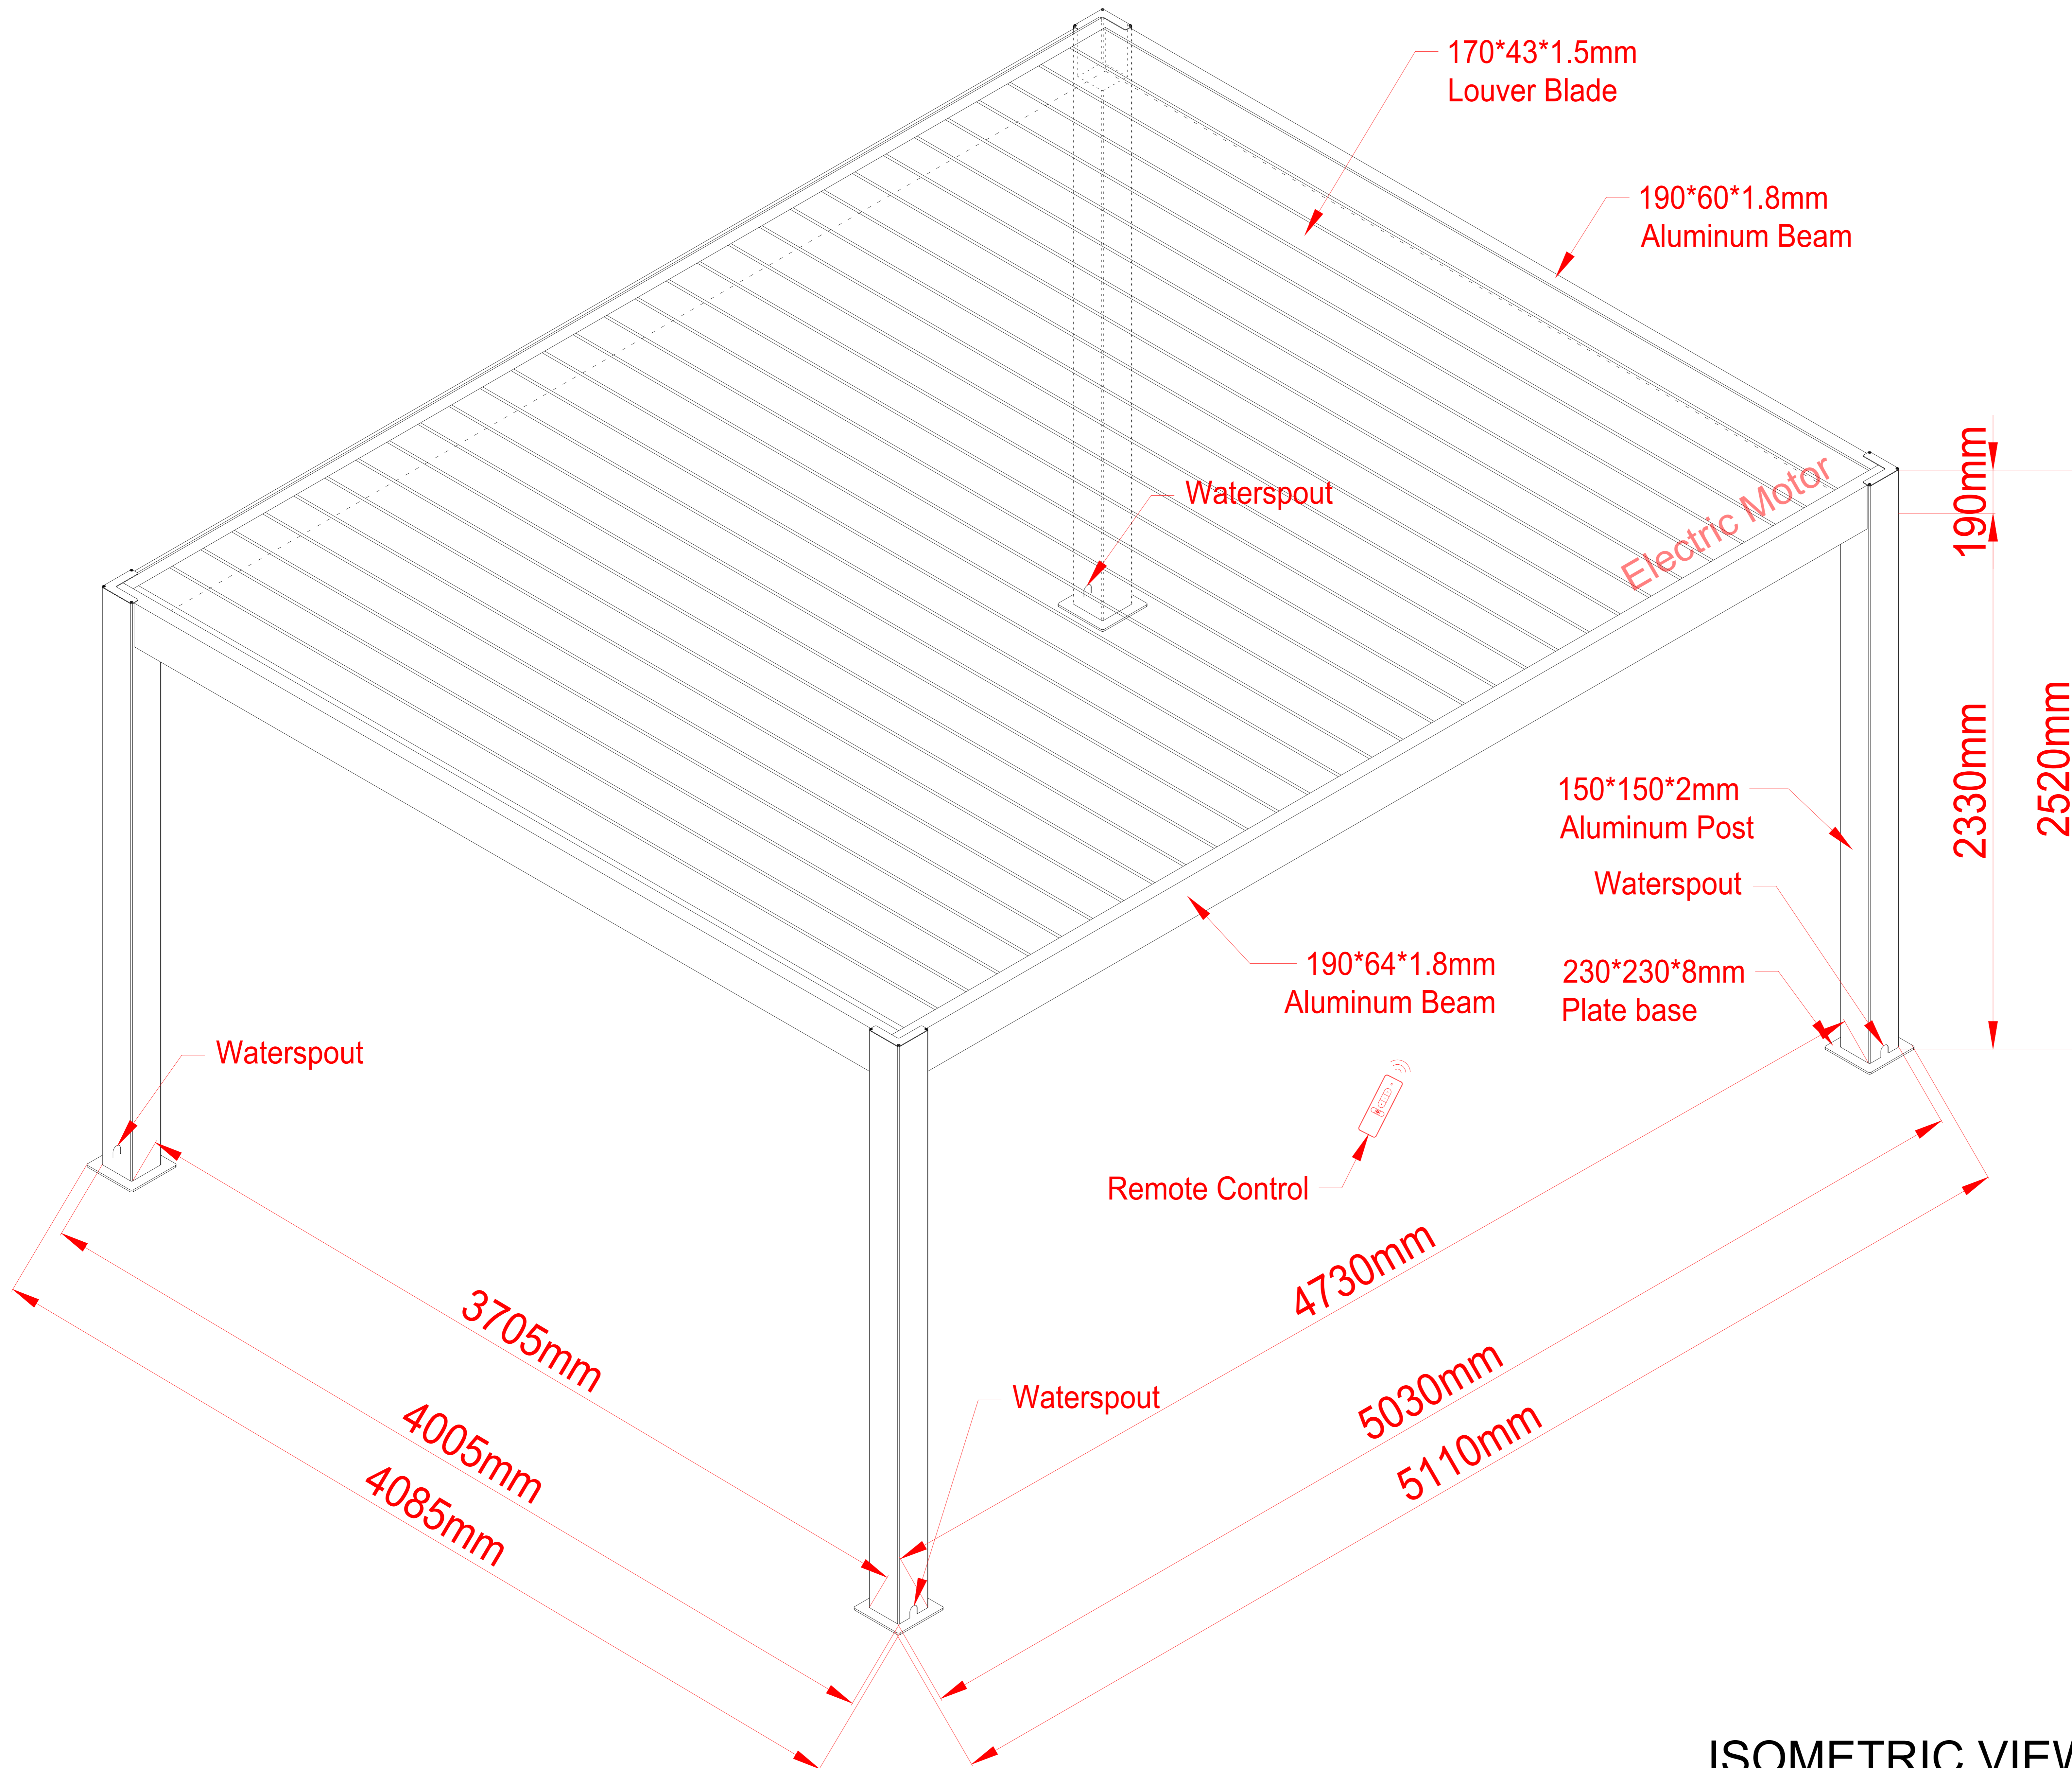

Motorized SkyMax Ultra Sized 4085mm x 5110mm x 2520mm

SPA SOLUTIONS GMBH

CLIENT :

TITLE :

Sunshading & Waterproof Roof

JOB :

Standard Technical Detail

DRAWING NO.:

UNIT : mm

@ PAPER SIZE : A0

DESIGNER : Dylan

DRAWING DATE : 07/18/2023

COMMENTS :

www.spa-solutions.ch
 dylan.ayer@spa-solutions.ch
 Industriestrasse Althau 1
 5303 Würenlingen
 T +41798506869

ISOMETRIC VIEW

PLAN VIEW

SPA SOLUTIONS
THE DREAM OF HAPPINESS

SPA SOLUTIONS GMBH

CLIENT :

TITLE :

Sunshading & Waterproof Roof

JOB :

Standard Technical Detail