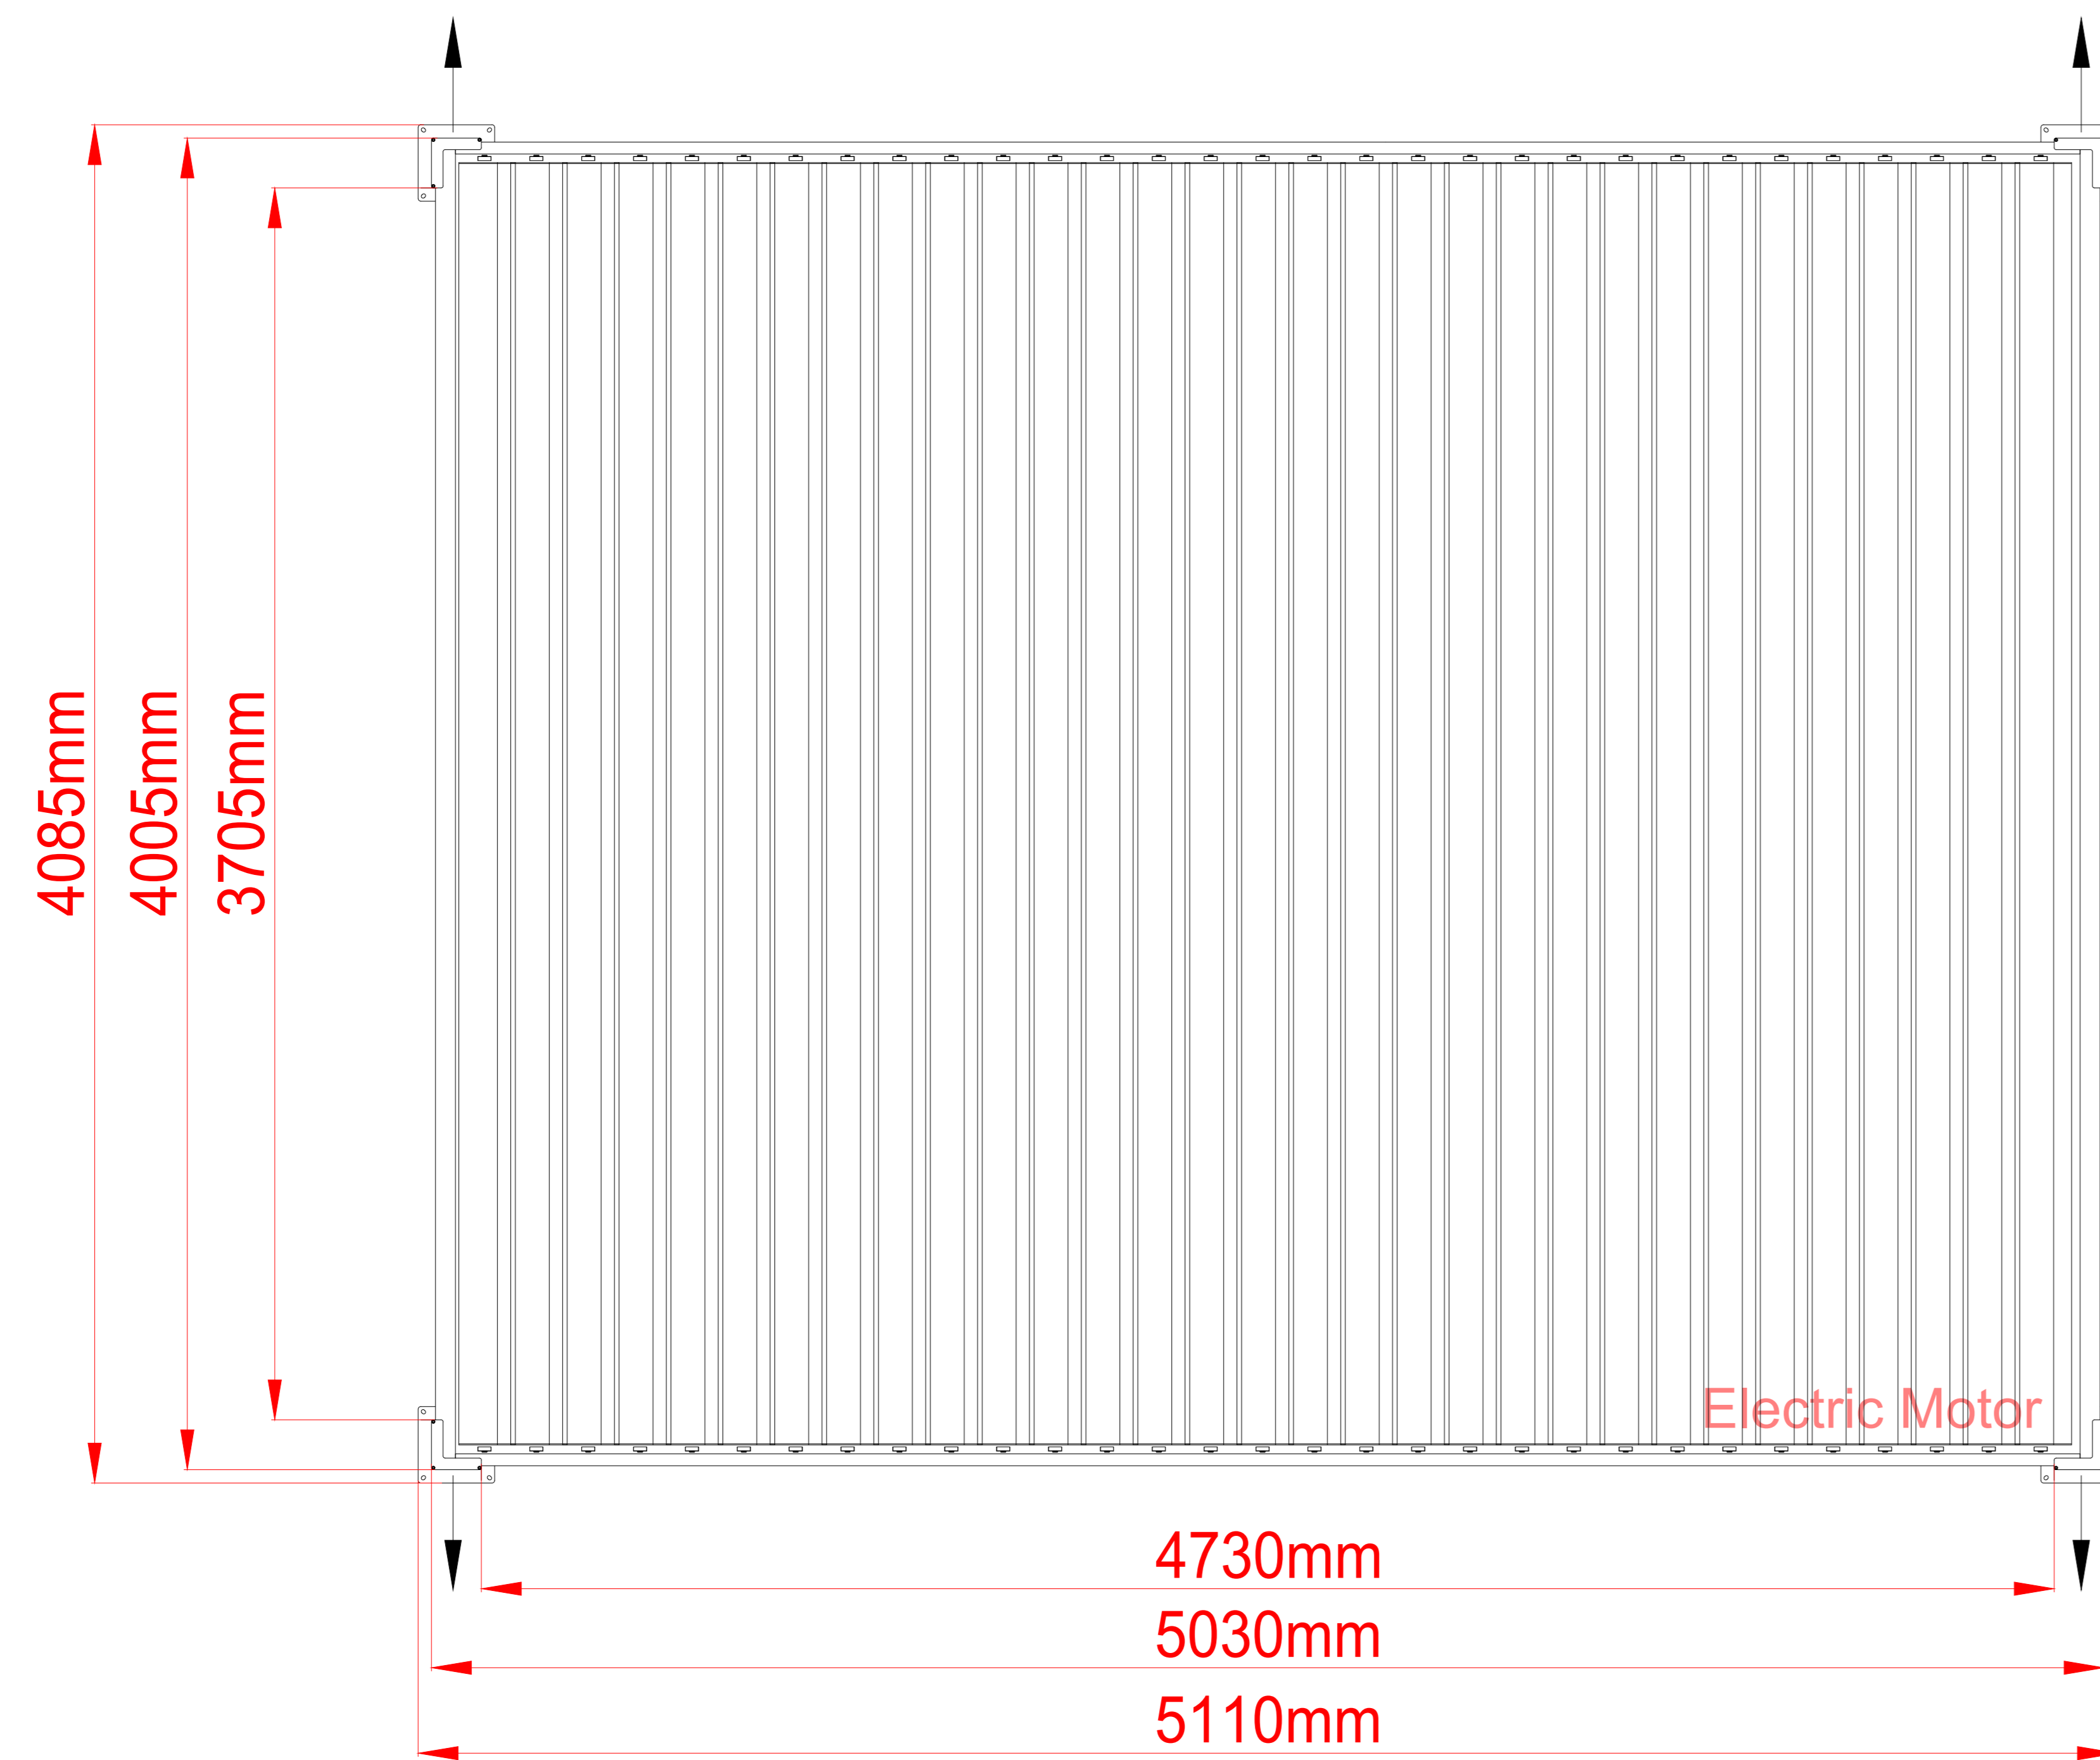

Motorized SkyMax Ultra Sized 4085mm x 5110mm x 2520mm

SPA SOLUTIONS GMBH

CLIENT :

TITLE :

Sunshading & Waterproof Roof

JOB :

Standard Technical Detail

DRAWING NO.:

UNIT : mm

@ PAPER SIZE : A0

DESIGNER : Dylan

DRAWING DATE : 07/18/2023

COMMENTS :

www.spa-solutions.ch
 dylan.ayer@spa-solutions.ch
 Industriestrasse Althau 1
 5303 Würenlingen
 T +41798506869

Motorized SkyMax Ultra Sized 4085mm x 5110mm x 2520mm

PLAN VIEW

SPA SOLUTIONS
THE DREAM OF HAPPINESS

SPA SOLUTIONS GMBH

CLIENT :

TITLE :

Sunshading & Waterproof Roof

JOB :

Standard Technical Detail