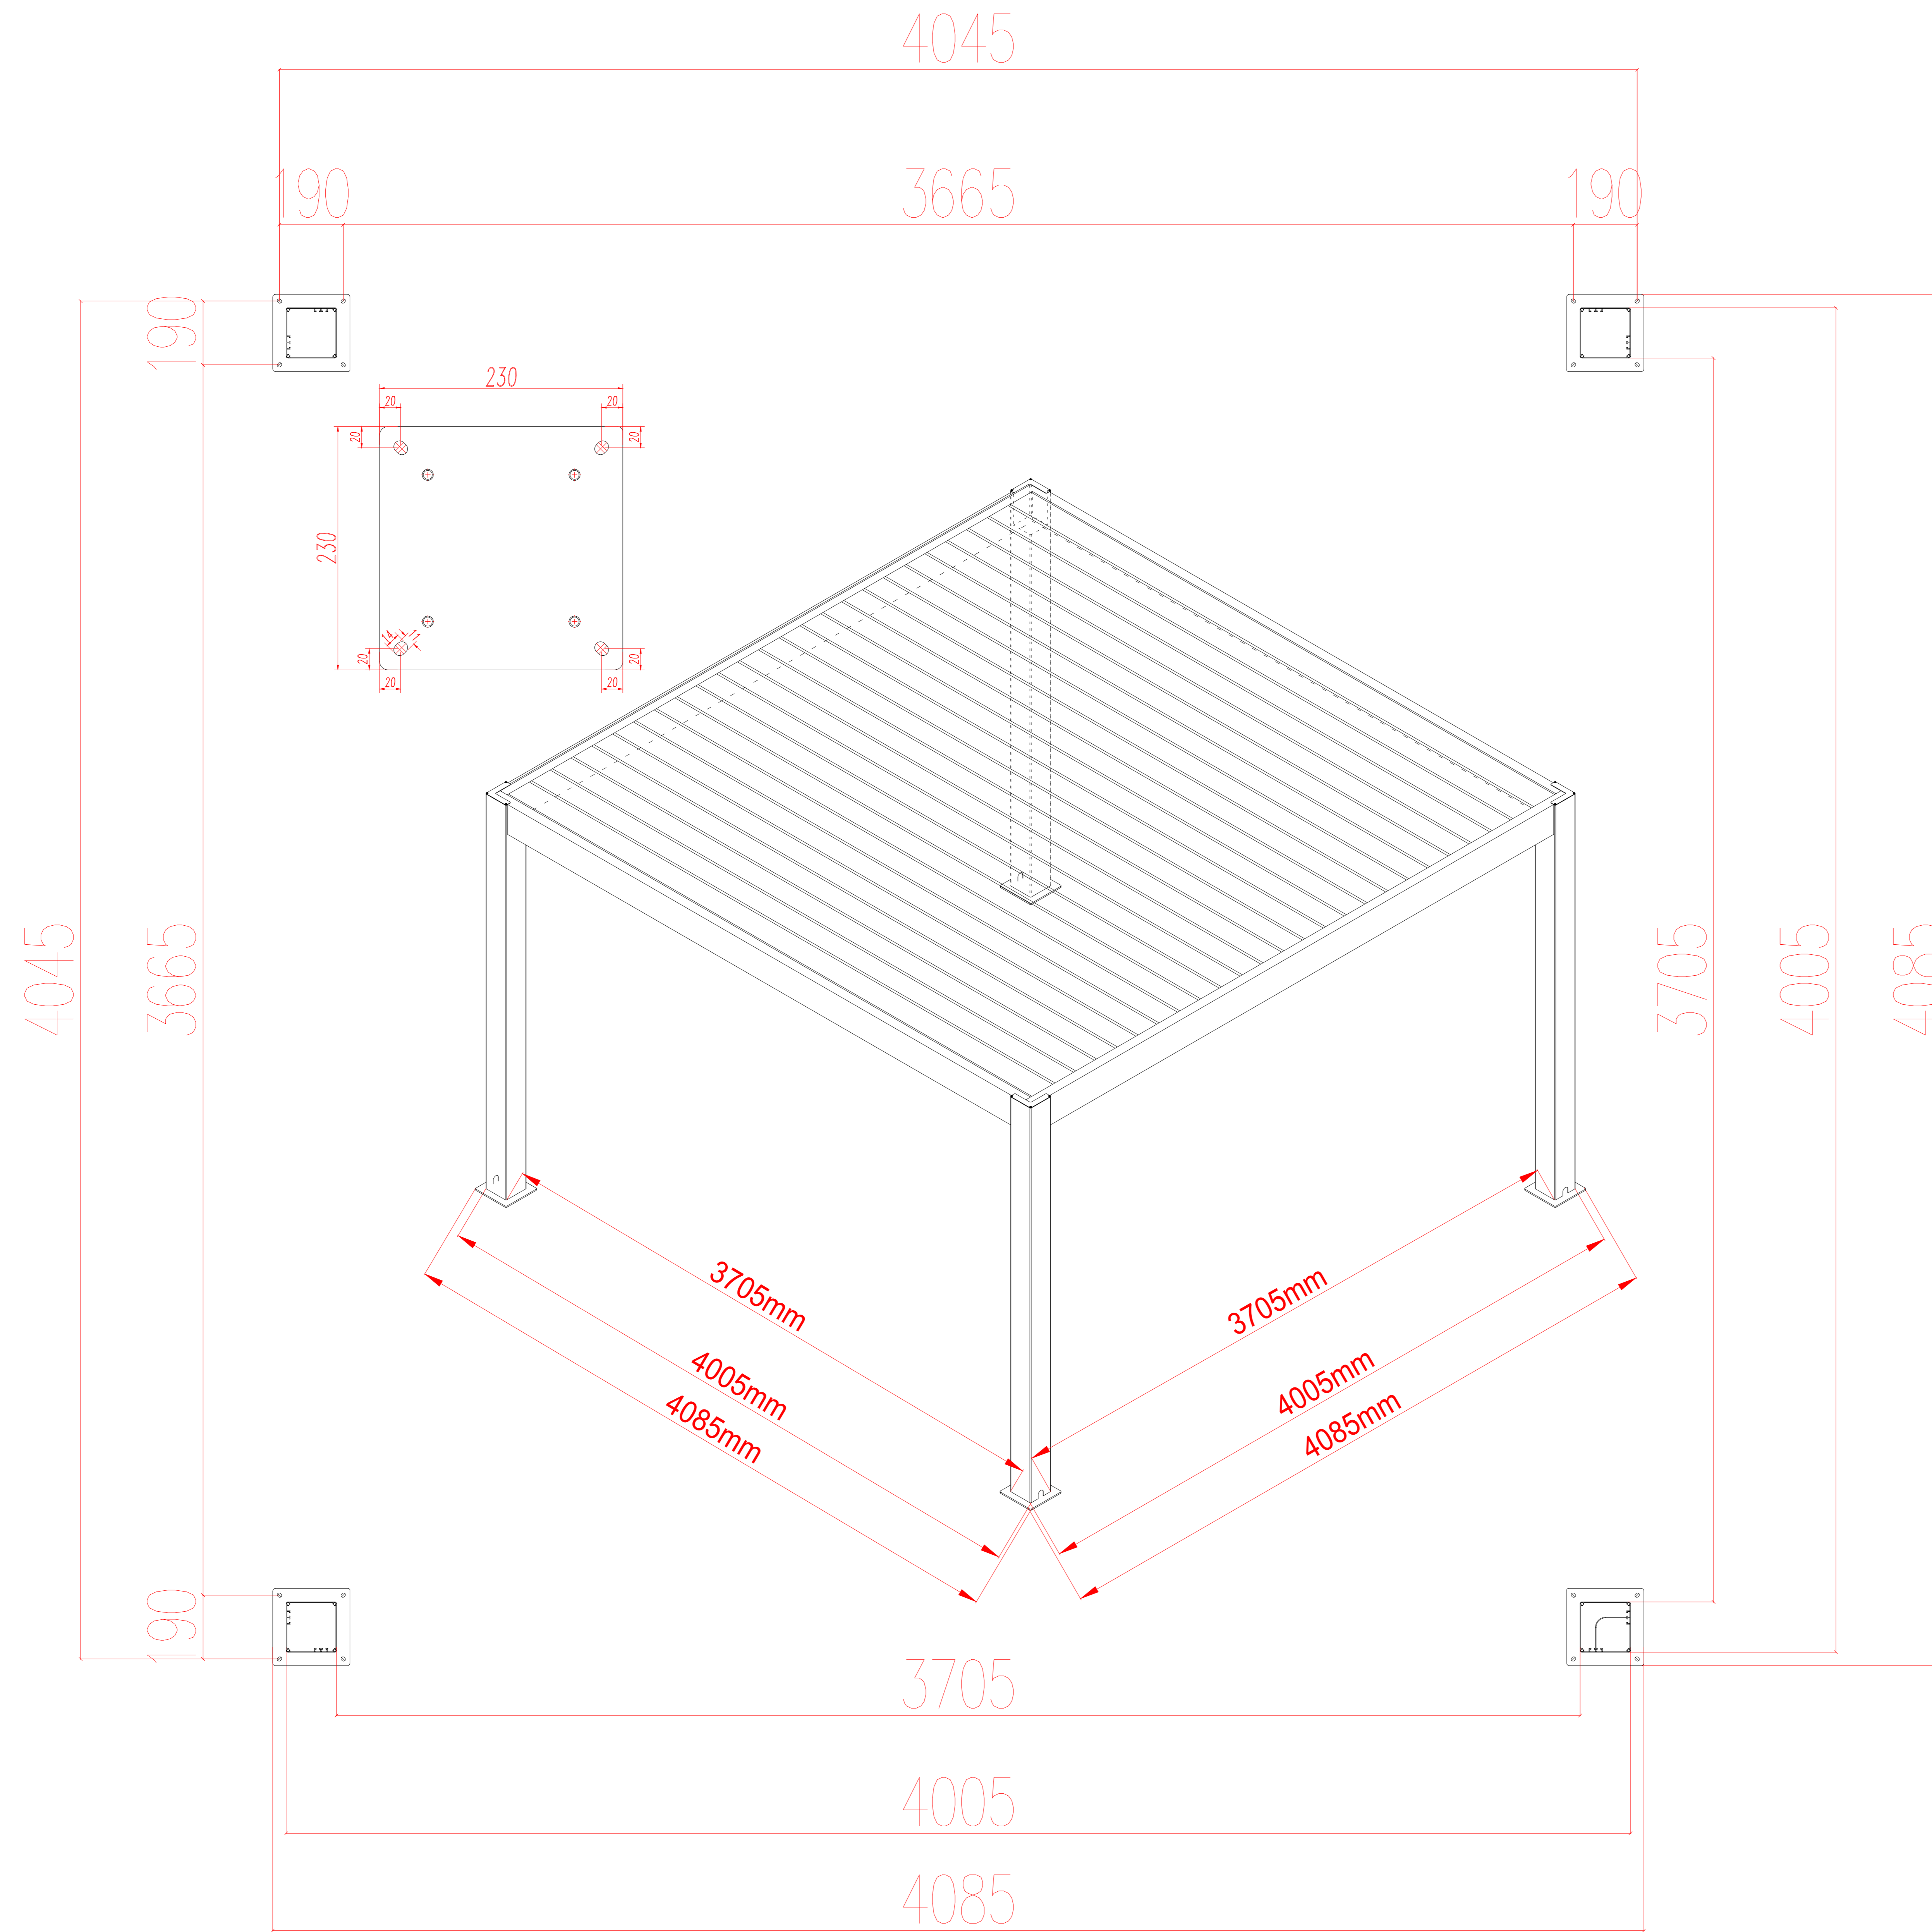

# Motorized SkyMax Ultra Sized 4085mm x 4085mm x 2520mm

**ISOMETRIC VIEW**

**SPA SOLUTIONS**  
THE DREAM OF HAPPINESS

SPA SOLUTIONS GMBH

CLIENT :

TITLE :

Sunshading & Waterproof Roof

JOB :

# Motorized SkyMax Ultra Sized 4085mm x 4085mm x 2520mm

PLAN VIEW

ELEVATION VIEW

ELEVATION VIEW

SPA SOLUTIONS  
THE DREAM OF HAPPINESS

SPA SOLUTIONS GMBH

CLIENT :

TITLE :

Sunshading & Waterproof Roof

JOB :

Standard Technical Detail

DRAWING NO.:

UNIT : mm

@ PAPER SIZE : A0

DESIGNER : Dylan

DRAWING DATE : 07/18/2023

# Motorized SkyMax Ultra Sized 4085mm x 4085mm x 2520mm

**PLAN VIEW**

**SPA SOLUTIONS**  
THE DREAM OF HAPPINESS

SPA SOLUTIONS GMBH

CLIENT :

TITLE :

Sunshading & Waterproof Roof

JOB :