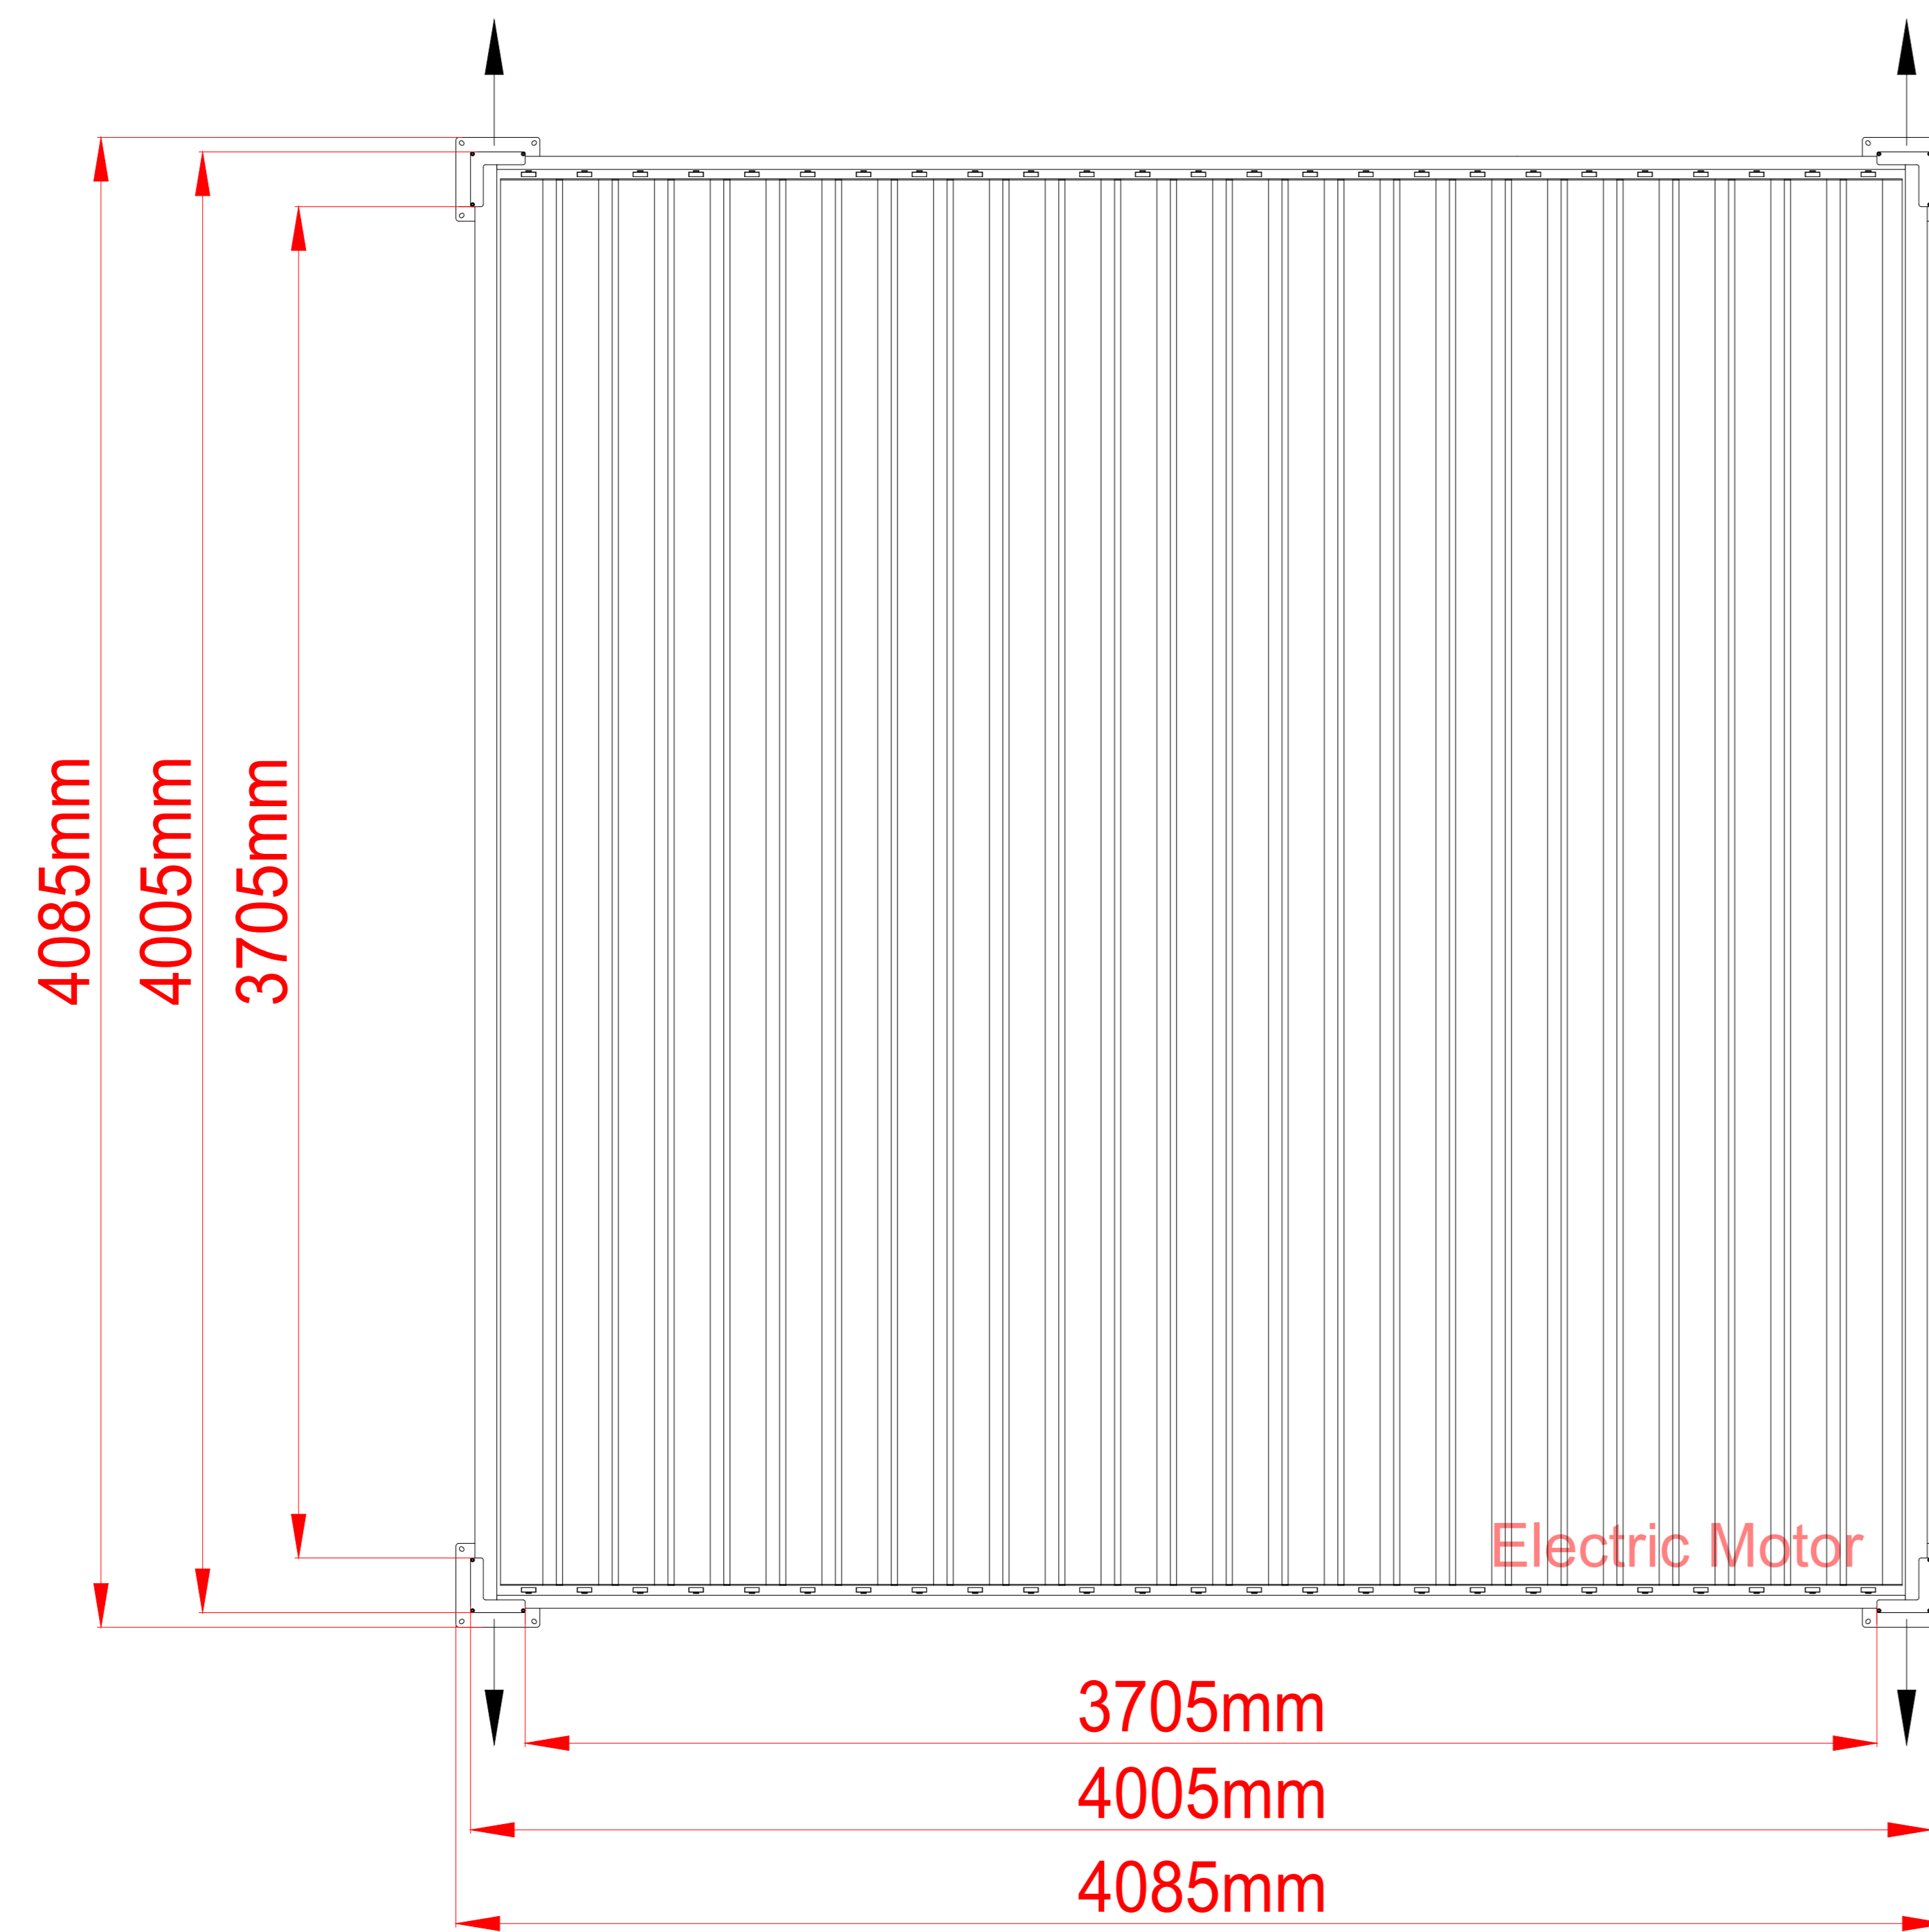

# Motorized SkyMax Ultra Sized 4085mm x 4085mm x 2520mm

**ISOMETRIC VIEW**

**SPA SOLUTIONS**  
THE DREAM OF HAPPINESS

SPA SOLUTIONS GMBH

CLIENT :

TITLE :

Sunshading & Waterproof Roof

JOB :

Standard Technical Detail

DRAWING NO.:

UNIT :

mm

@ PAPER SIZE :

A0

DESIGNER :

Dylan

# Motorized SkyMax Ultra Sized 4085mm x 4085mm x 2520mm

PLAN VIEW

ELEVATION VIEW

ELEVATION VIEW

SPA SOLUTIONS  
THE DREAM OF HAPPINESS

SPA SOLUTIONS GMBH

CLIENT :

TITLE :

Sunshading & Waterproof Roof

JOB :

Standard Technical Detail

DRAWING NO.:

UNIT : mm

@ PAPER SIZE : A0

DESIGNER : Dylan

DRAWING DATE : 07/18/2023