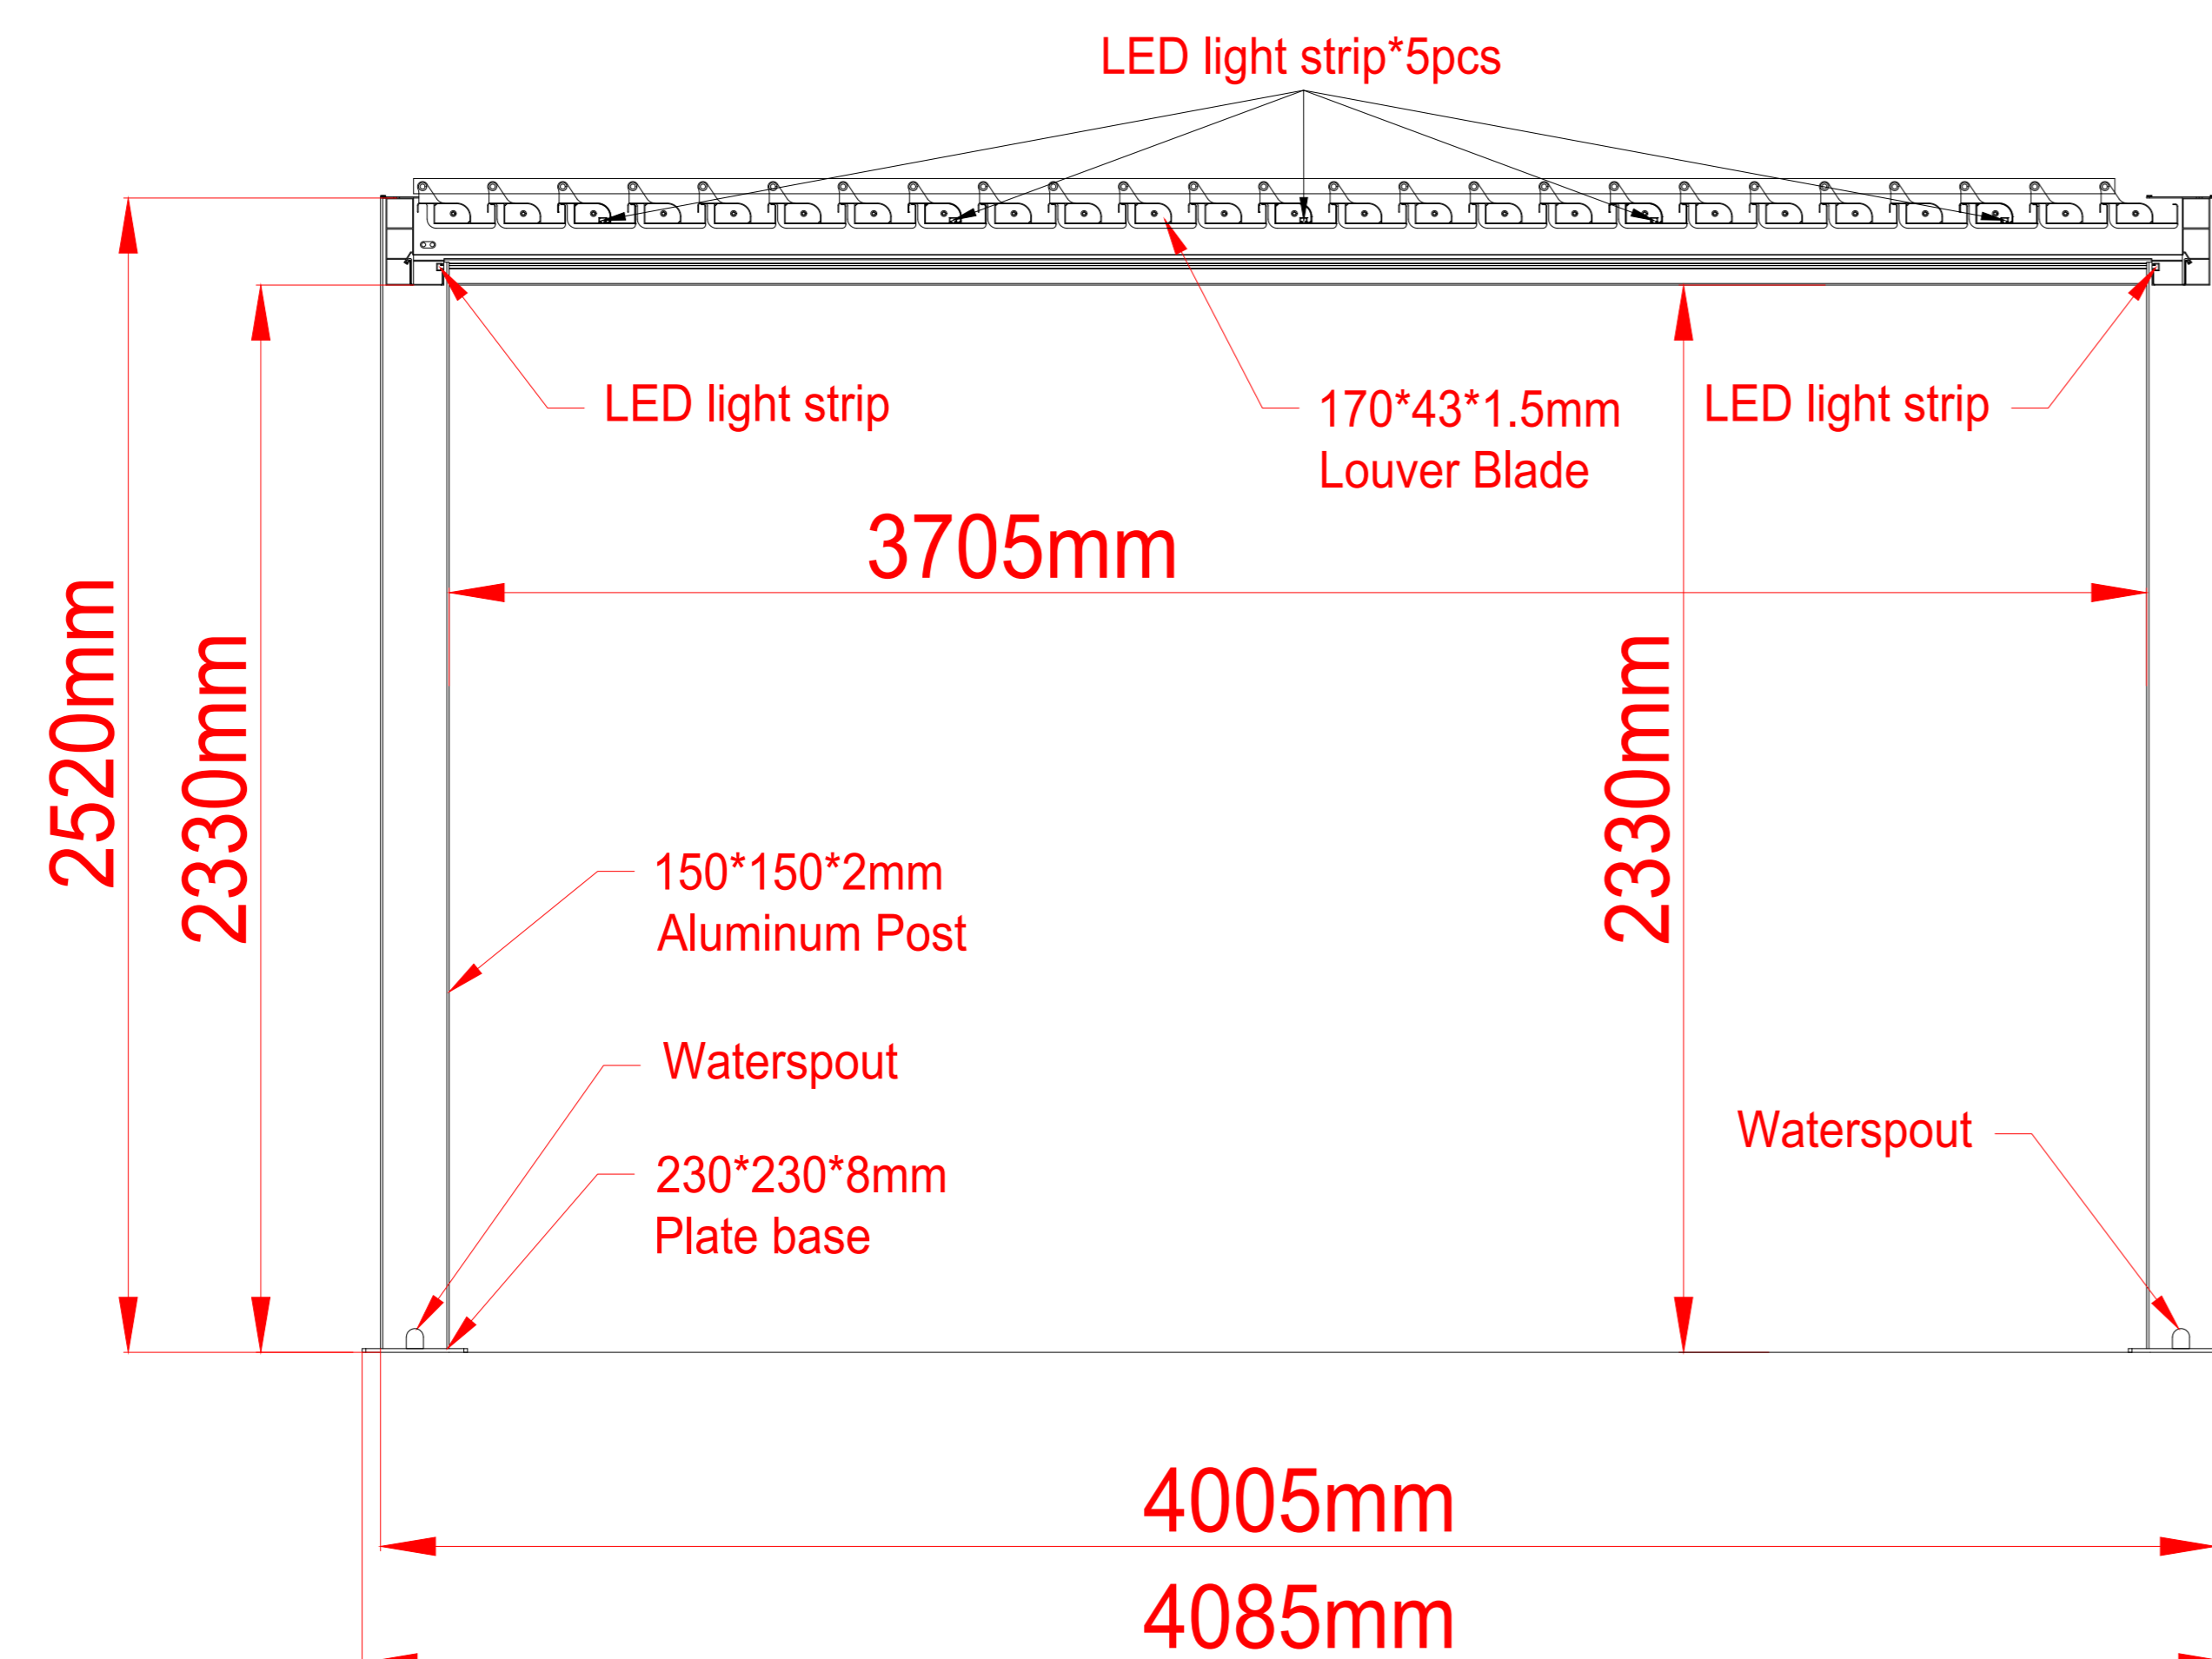

Standard Technical Detail

DRAWING NO.:

UNIT :

mm

@ PAPER SIZE :

A0

DESIGNER :

Dylan

# Motorized SkyMax Ultra Sized 4085mm x 4085mm x 2520mm

PLAN VIEW

ELEVATION VIEW

ELEVATION VIEW

SPA SOLUTIONS  
THE DREAM OF HAPPINESS

SPA SOLUTIONS GMBH

CLIENT :

TITLE :

Sunshading & Waterproof Roof

JOB :

Standard Technical Detail

DRAWING NO.:

UNIT : mm

@ PAPER SIZE : A0

DESIGNER : Dylan

DRAWING DATE : 07/18/2023

# Motorized SkyMax Ultra Sized 4085mm x 4085mm x 2520mm

**PLAN VIEW**

**SPA SOLUTIONS**  
THE DREAM OF HAPPINESS

SPA SOLUTIONS GMBH

CLIENT :

TITLE :

Sunshading & Waterproof Roof

JOB :