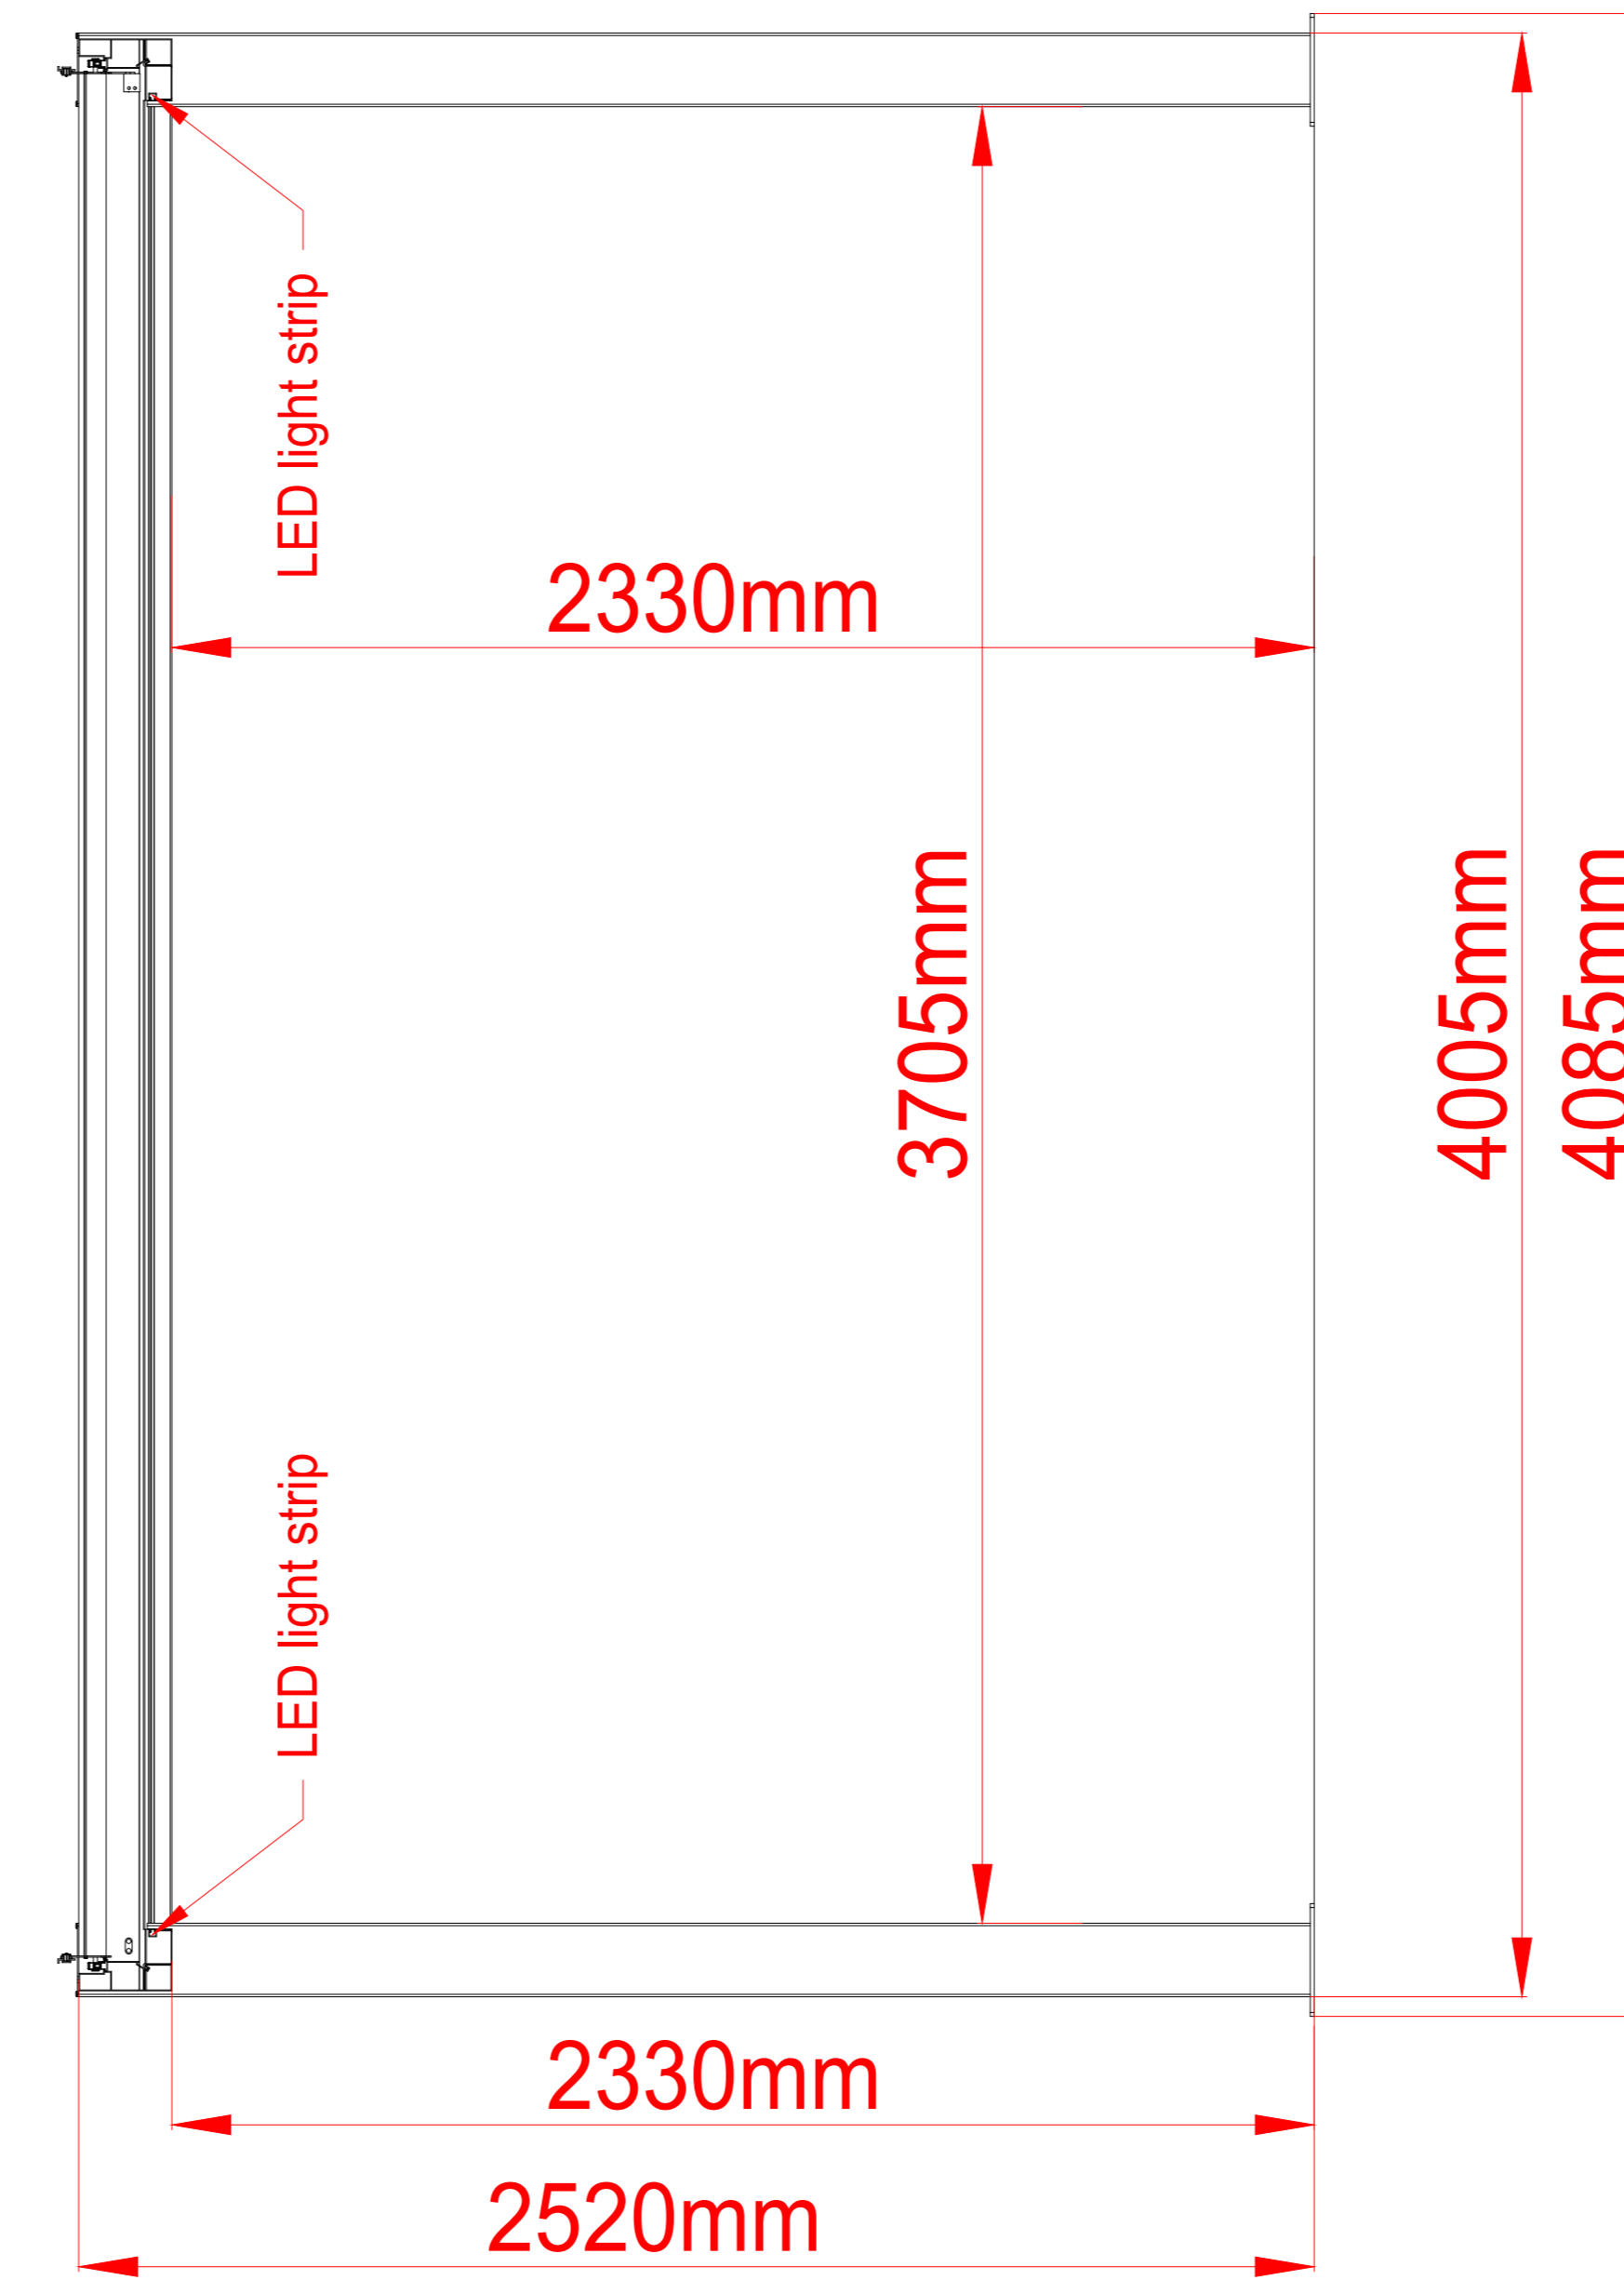

# Motorized SkyMax Ultra Sized 4085mm x 4085mm x 2520mm

**ISOMETRIC VIEW**

**SPA SOLUTIONS**  
THE DREAM OF HAPPINESS

SPA SOLUTIONS GMBH

CLIENT :

TITLE :

Sunshading & Waterproof Roof

JOB :

Standard Technical Detail

DRAWING NO.:

UNIT :

mm

@ PAPER SIZE :

A0

DESIGNER :

Dylan

# Motorized SkyMax Ultra Sized 4085mm x 4085mm x 2520mm

PLAN VIEW

ELEVATION VIEW

ELEVATION VIEW

SPA SOLUTIONS  
THE DREAM OF HAPPINESS

SPA SOLUTIONS GMBH

CLIENT :

TITLE :

Sunshading & Waterproof Roof

JOB :

Standard Technical Detail

DRAWING NO.:

UNIT : mm

@ PAPER SIZE : A0

DESIGNER : Dylan

DRAWING DATE : 07/18/2023