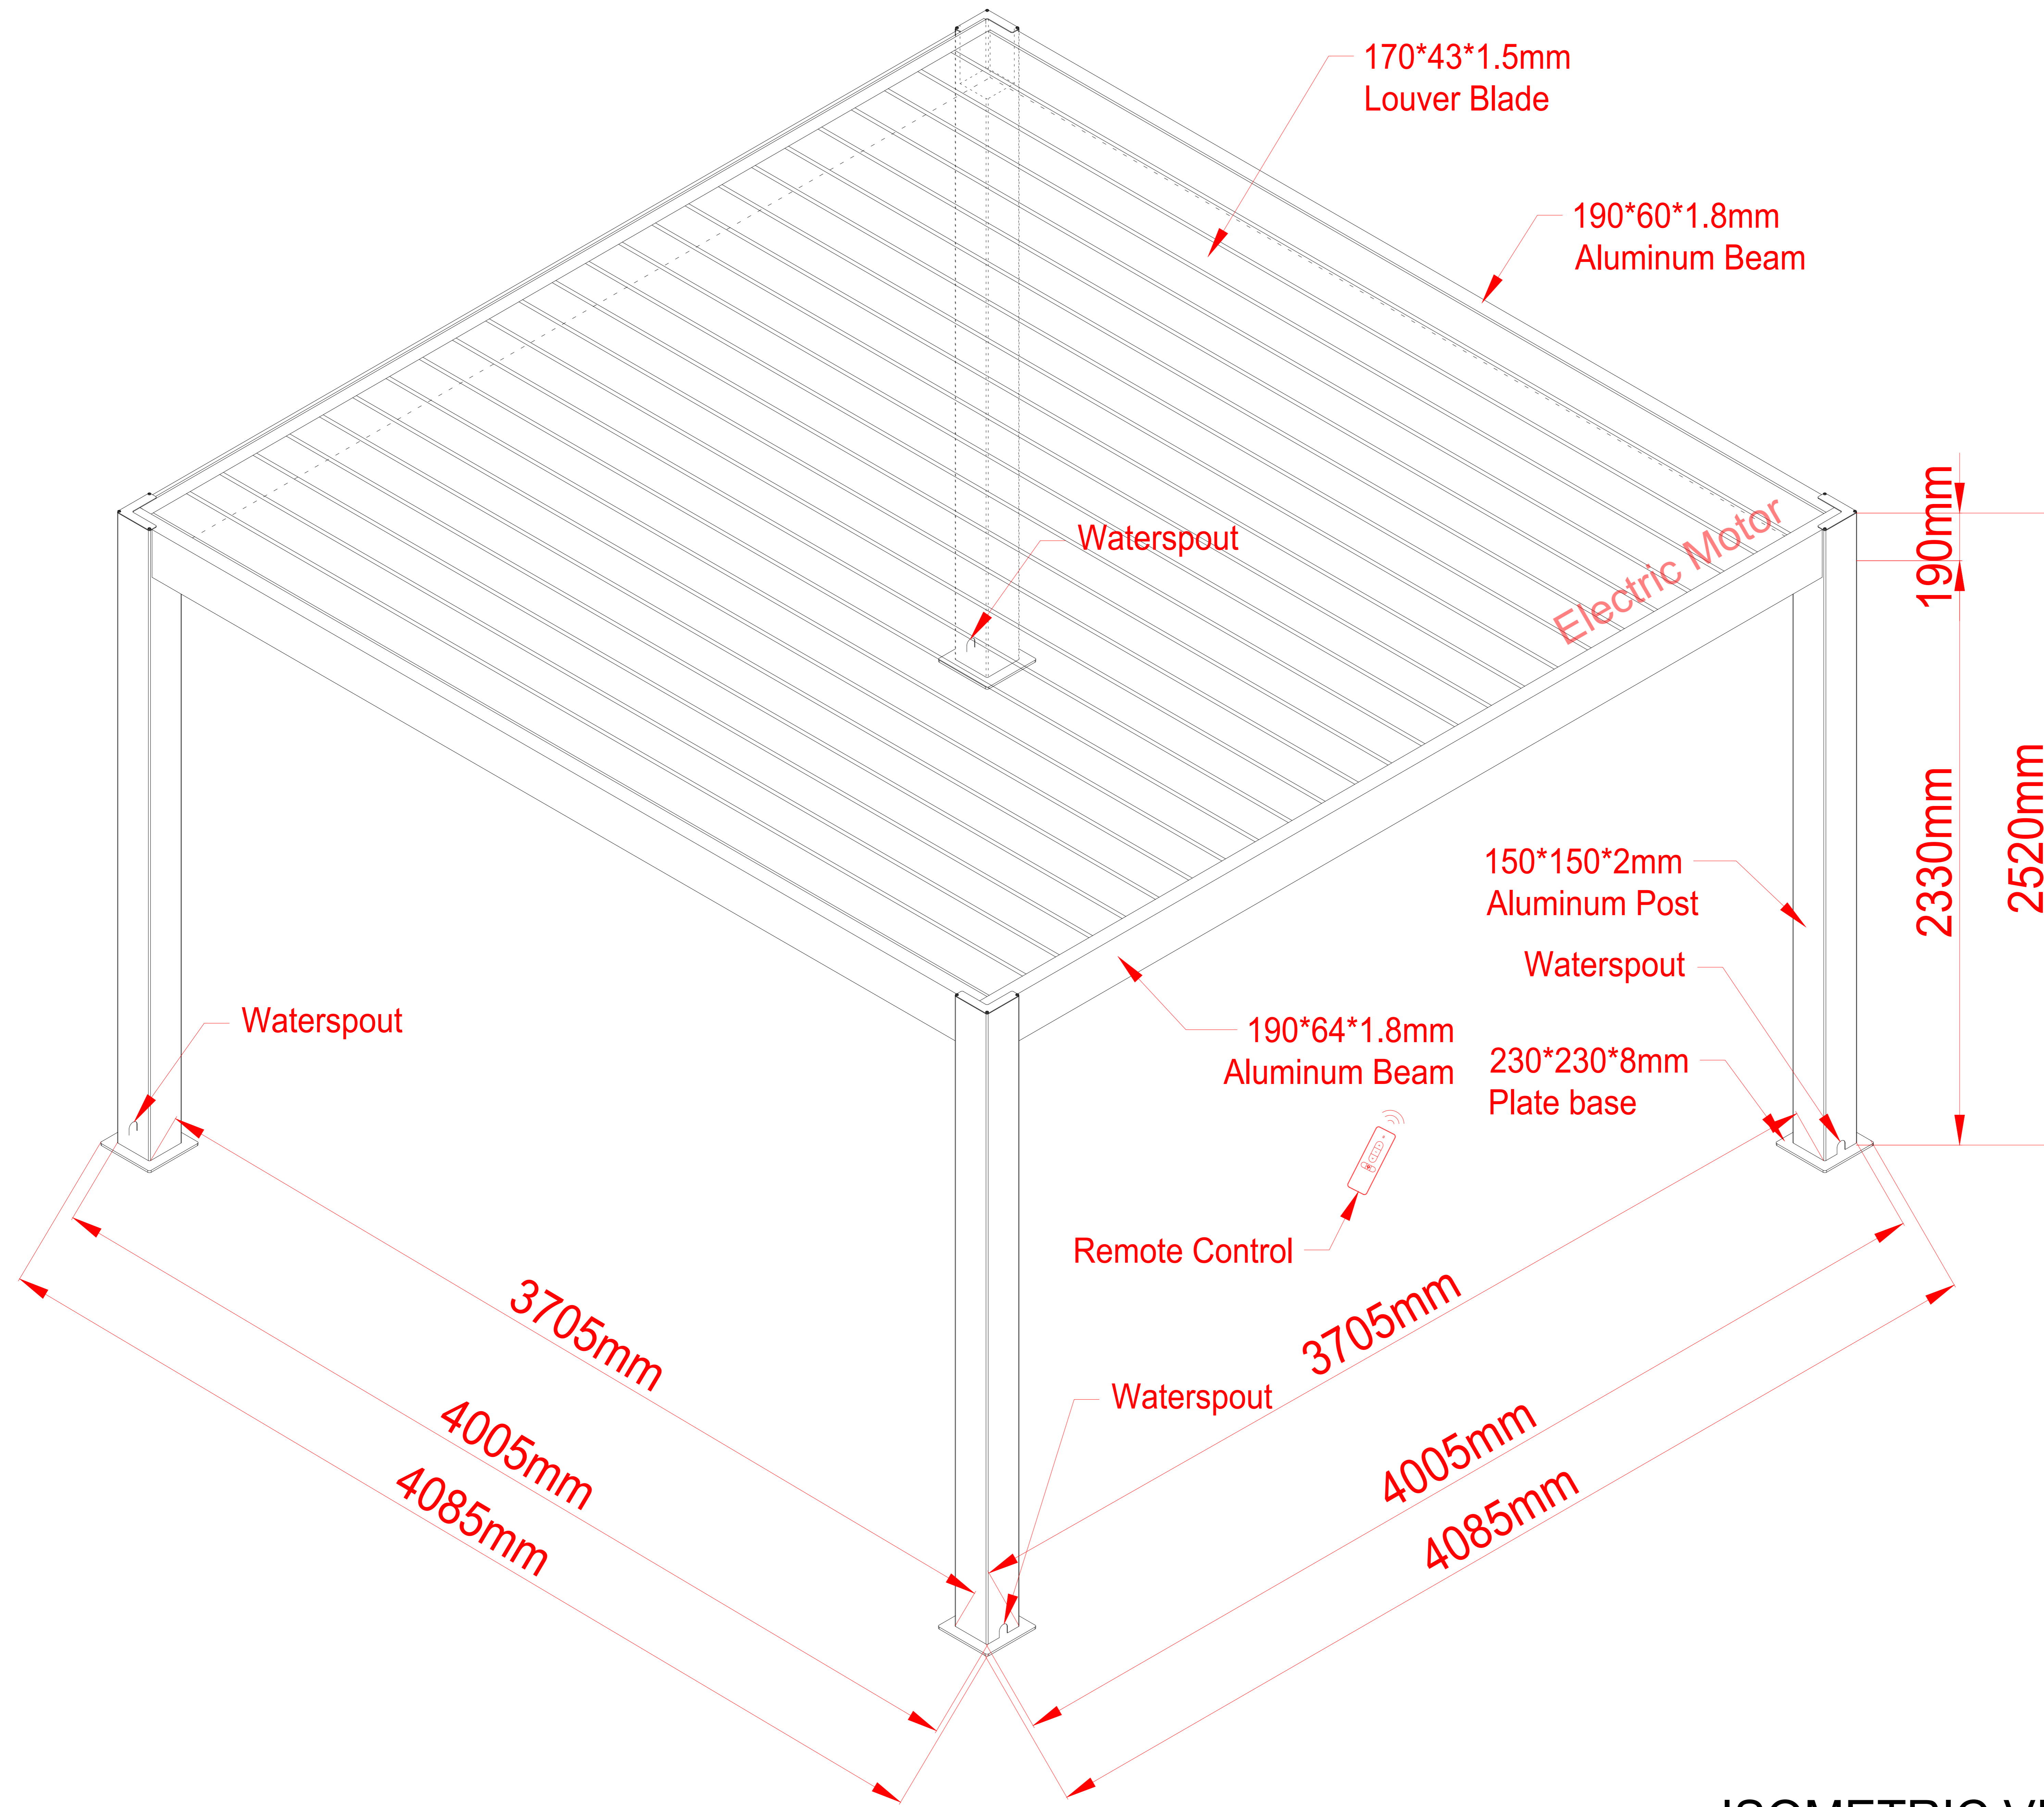

# Motorized SkyMax Ultra Sized 4085mm x 4085mm x 2520mm

**ISOMETRIC VIEW**

**SPA SOLUTIONS**  
THE DREAM OF HAPPINESS

SPA SOLUTIONS GMBH

CLIENT :

TITLE :

Sunshading & Waterproof Roof

JOB :

# Motorized SkyMax Ultra Sized 4085mm x 4085mm x 2520mm

PLAN VIEW

ELEVATION VIEW

ELEVATION VIEW

SPA SOLUTIONS  
THE DREAM OF HAPPINESS

SPA SOLUTIONS GMBH

CLIENT :

TITLE :

Sunshading & Waterproof Roof

JOB :

Standard Technical Detail

DRAWING NO.:

UNIT : mm

@ PAPER SIZE : A0

DESIGNER : Dylan

DRAWING DATE : 07/18/2023

# Motorized SkyMax Ultra Sized 4085mm x 4085mm x 2520mm

**PLAN VIEW**

**SPA SOLUTIONS**  
THE DREAM OF HAPPINESS

SPA SOLUTIONS GMBH

CLIENT :

TITLE :

Sunshading & Waterproof Roof

JOB :