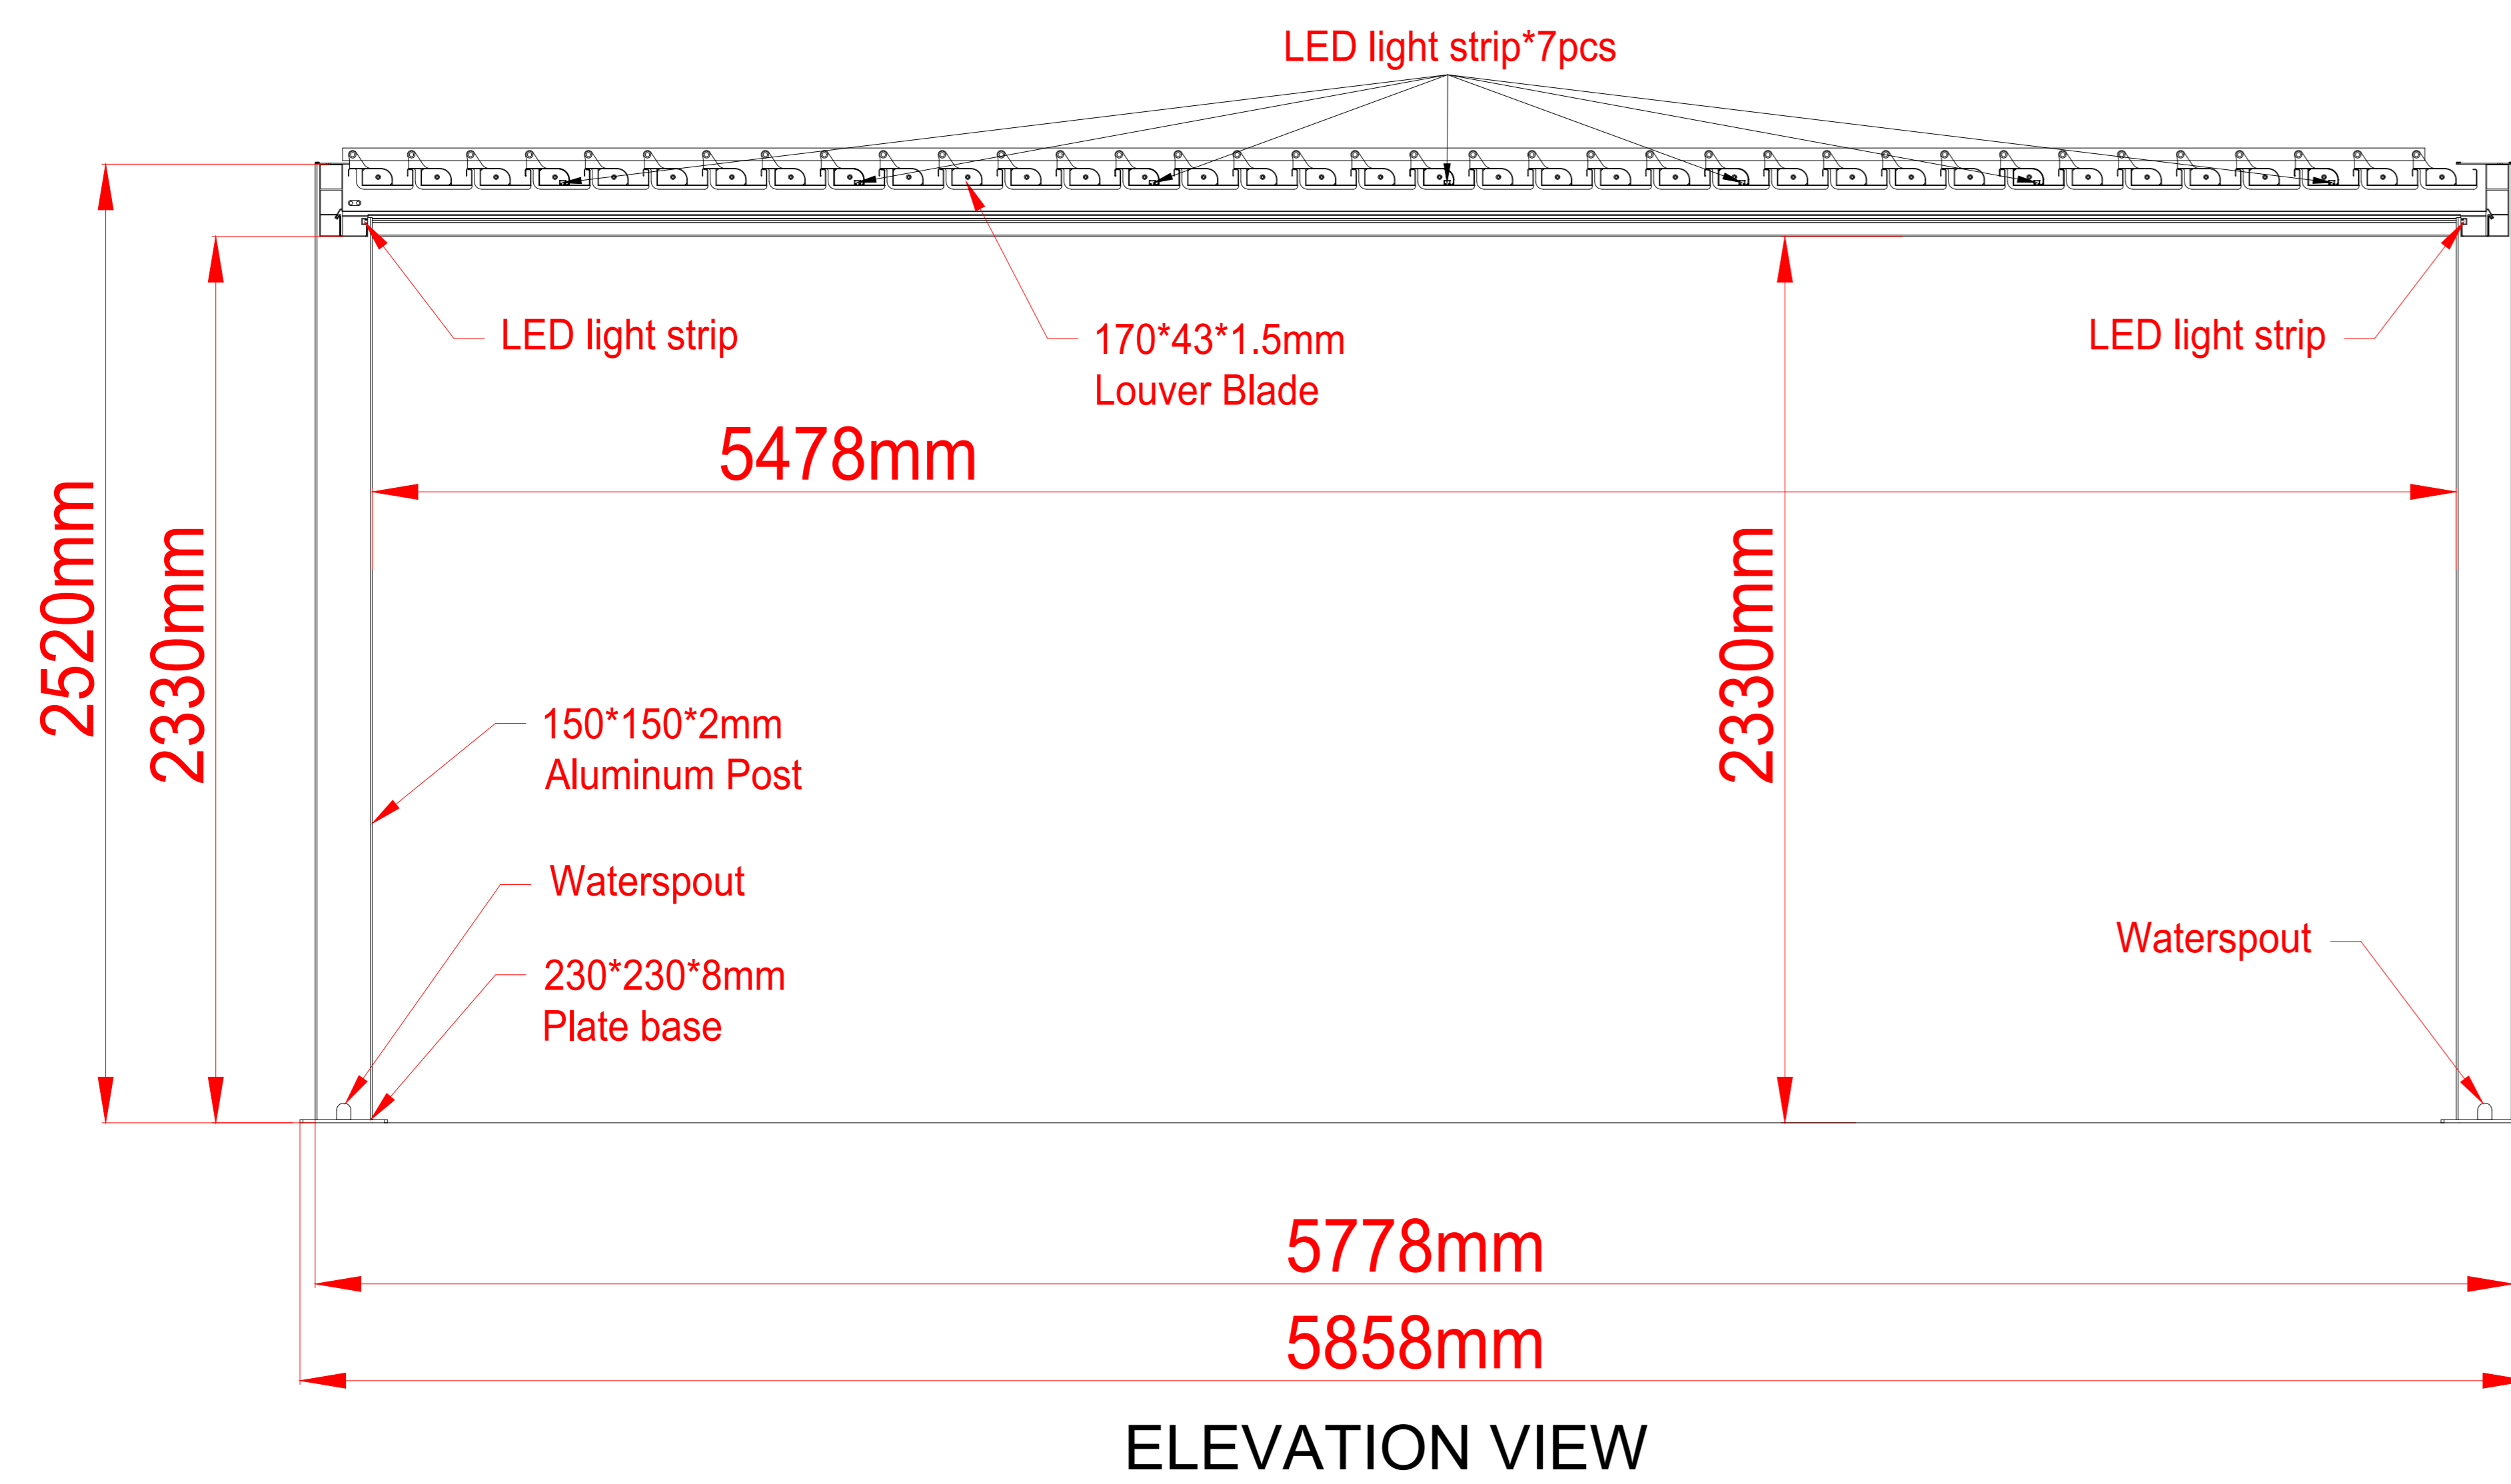

Motorized SkyMax Ultra Sized 3044mm x 5858mm x 2520mm

ISOMETRIC VIEW

SPA SOLUTIONS
THE DREAM OF HAPPINESS

SPA SOLUTIONS GMBH

CLIENT :

TITLE :

Sunshading & Waterproof Roof

JOB :

Motorized SkyMax Ultra Sized 3044mm x 5858mm x 2520mm

SPA SOLUTIONS GMBH

CLIENT :

TITLE :

Sunshading & Waterproof Roof

JOB :

Standard Technical Detail

DRAWING NO.:

UNIT : mm

@ PAPER SIZE : A0

DESIGNER : Dylan

DRAWING DATE : 07/18/2023

COMMENTS :

www.spa-solutions.ch
 dylan.ayer@spa-solutions.ch
 Industriestrasse Althau 1
 5303 Würenlingen
 T +41798506869

Motorized SkyMax Ultra Sized 3044mm x 5858mm x 2520mm

SPA SOLUTIONS GMBH

CLIENT :

TITLE :

Sunshading & Waterproof Roof

JOB :

Standard Technical Detail

DRAWING NO.:

UNIT : mm