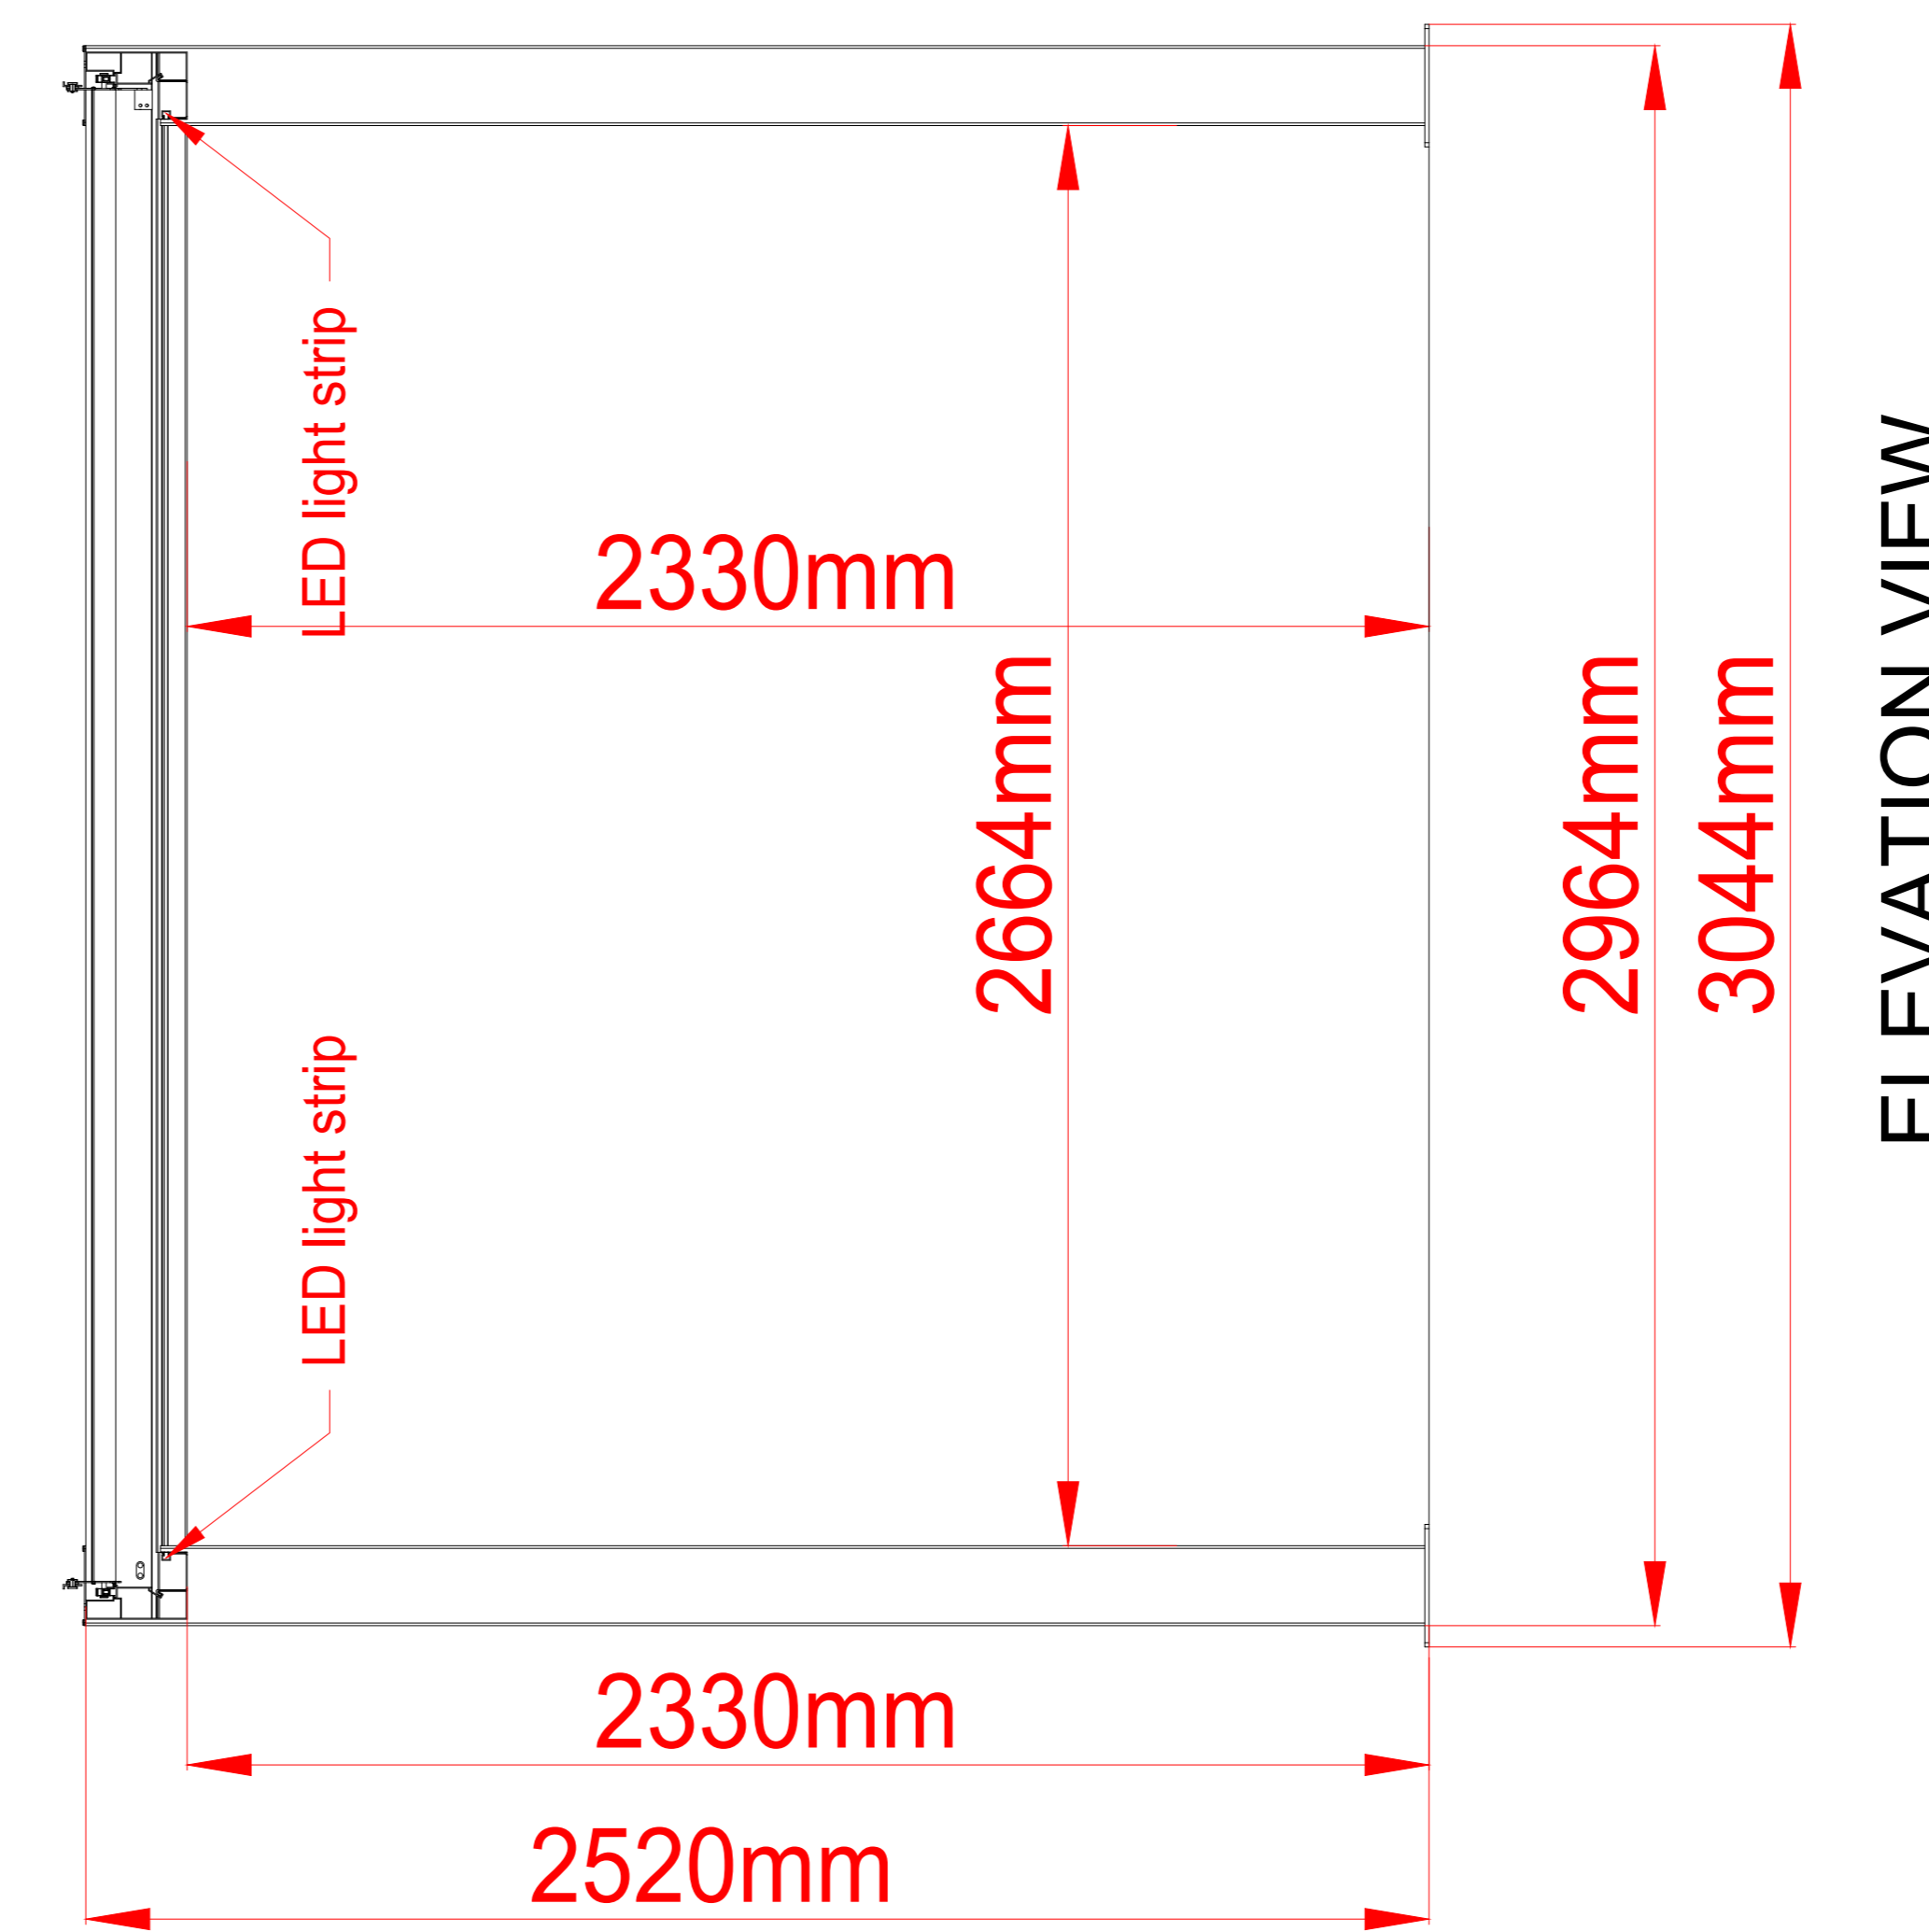

Motorized SkyMax Ultra Sized 3044mm x 5858mm x 2520mm

ISOMETRIC VIEW

SPA SOLUTIONS
THE DREAM OF HAPPINESS

SPA SOLUTIONS GMBH

CLIENT :

TITLE :

Sunshading & Waterproof Roof

JOB :

Motorized SkyMax Ultra Sized 3044mm x 5858mm x 2520mm

SPA SOLUTIONS GMBH

CLIENT :

TITLE :

Sunshading & Waterproof Roof

JOB :

Standard Technical Detail

DRAWING NO.:

UNIT : mm

@ PAPER SIZE : A0

DESIGNER : Dylan

DRAWING DATE : 07/18/2023

COMMENTS :

www.spa-solutions.ch
 dylan.ayer@spa-solutions.ch
 Industriestrasse Althau 1
 5303 Würenlingen
 T +41798506869

Motorized SkyMax Ultra Sized 3044mm x 5858mm x 2520mm

SPA SOLUTIONS GMBH

CLIENT :

TITLE :

Sunshading & Waterproof Roof

JOB :

Standard Technical Detail

DRAWING NO.:

UNIT : mm