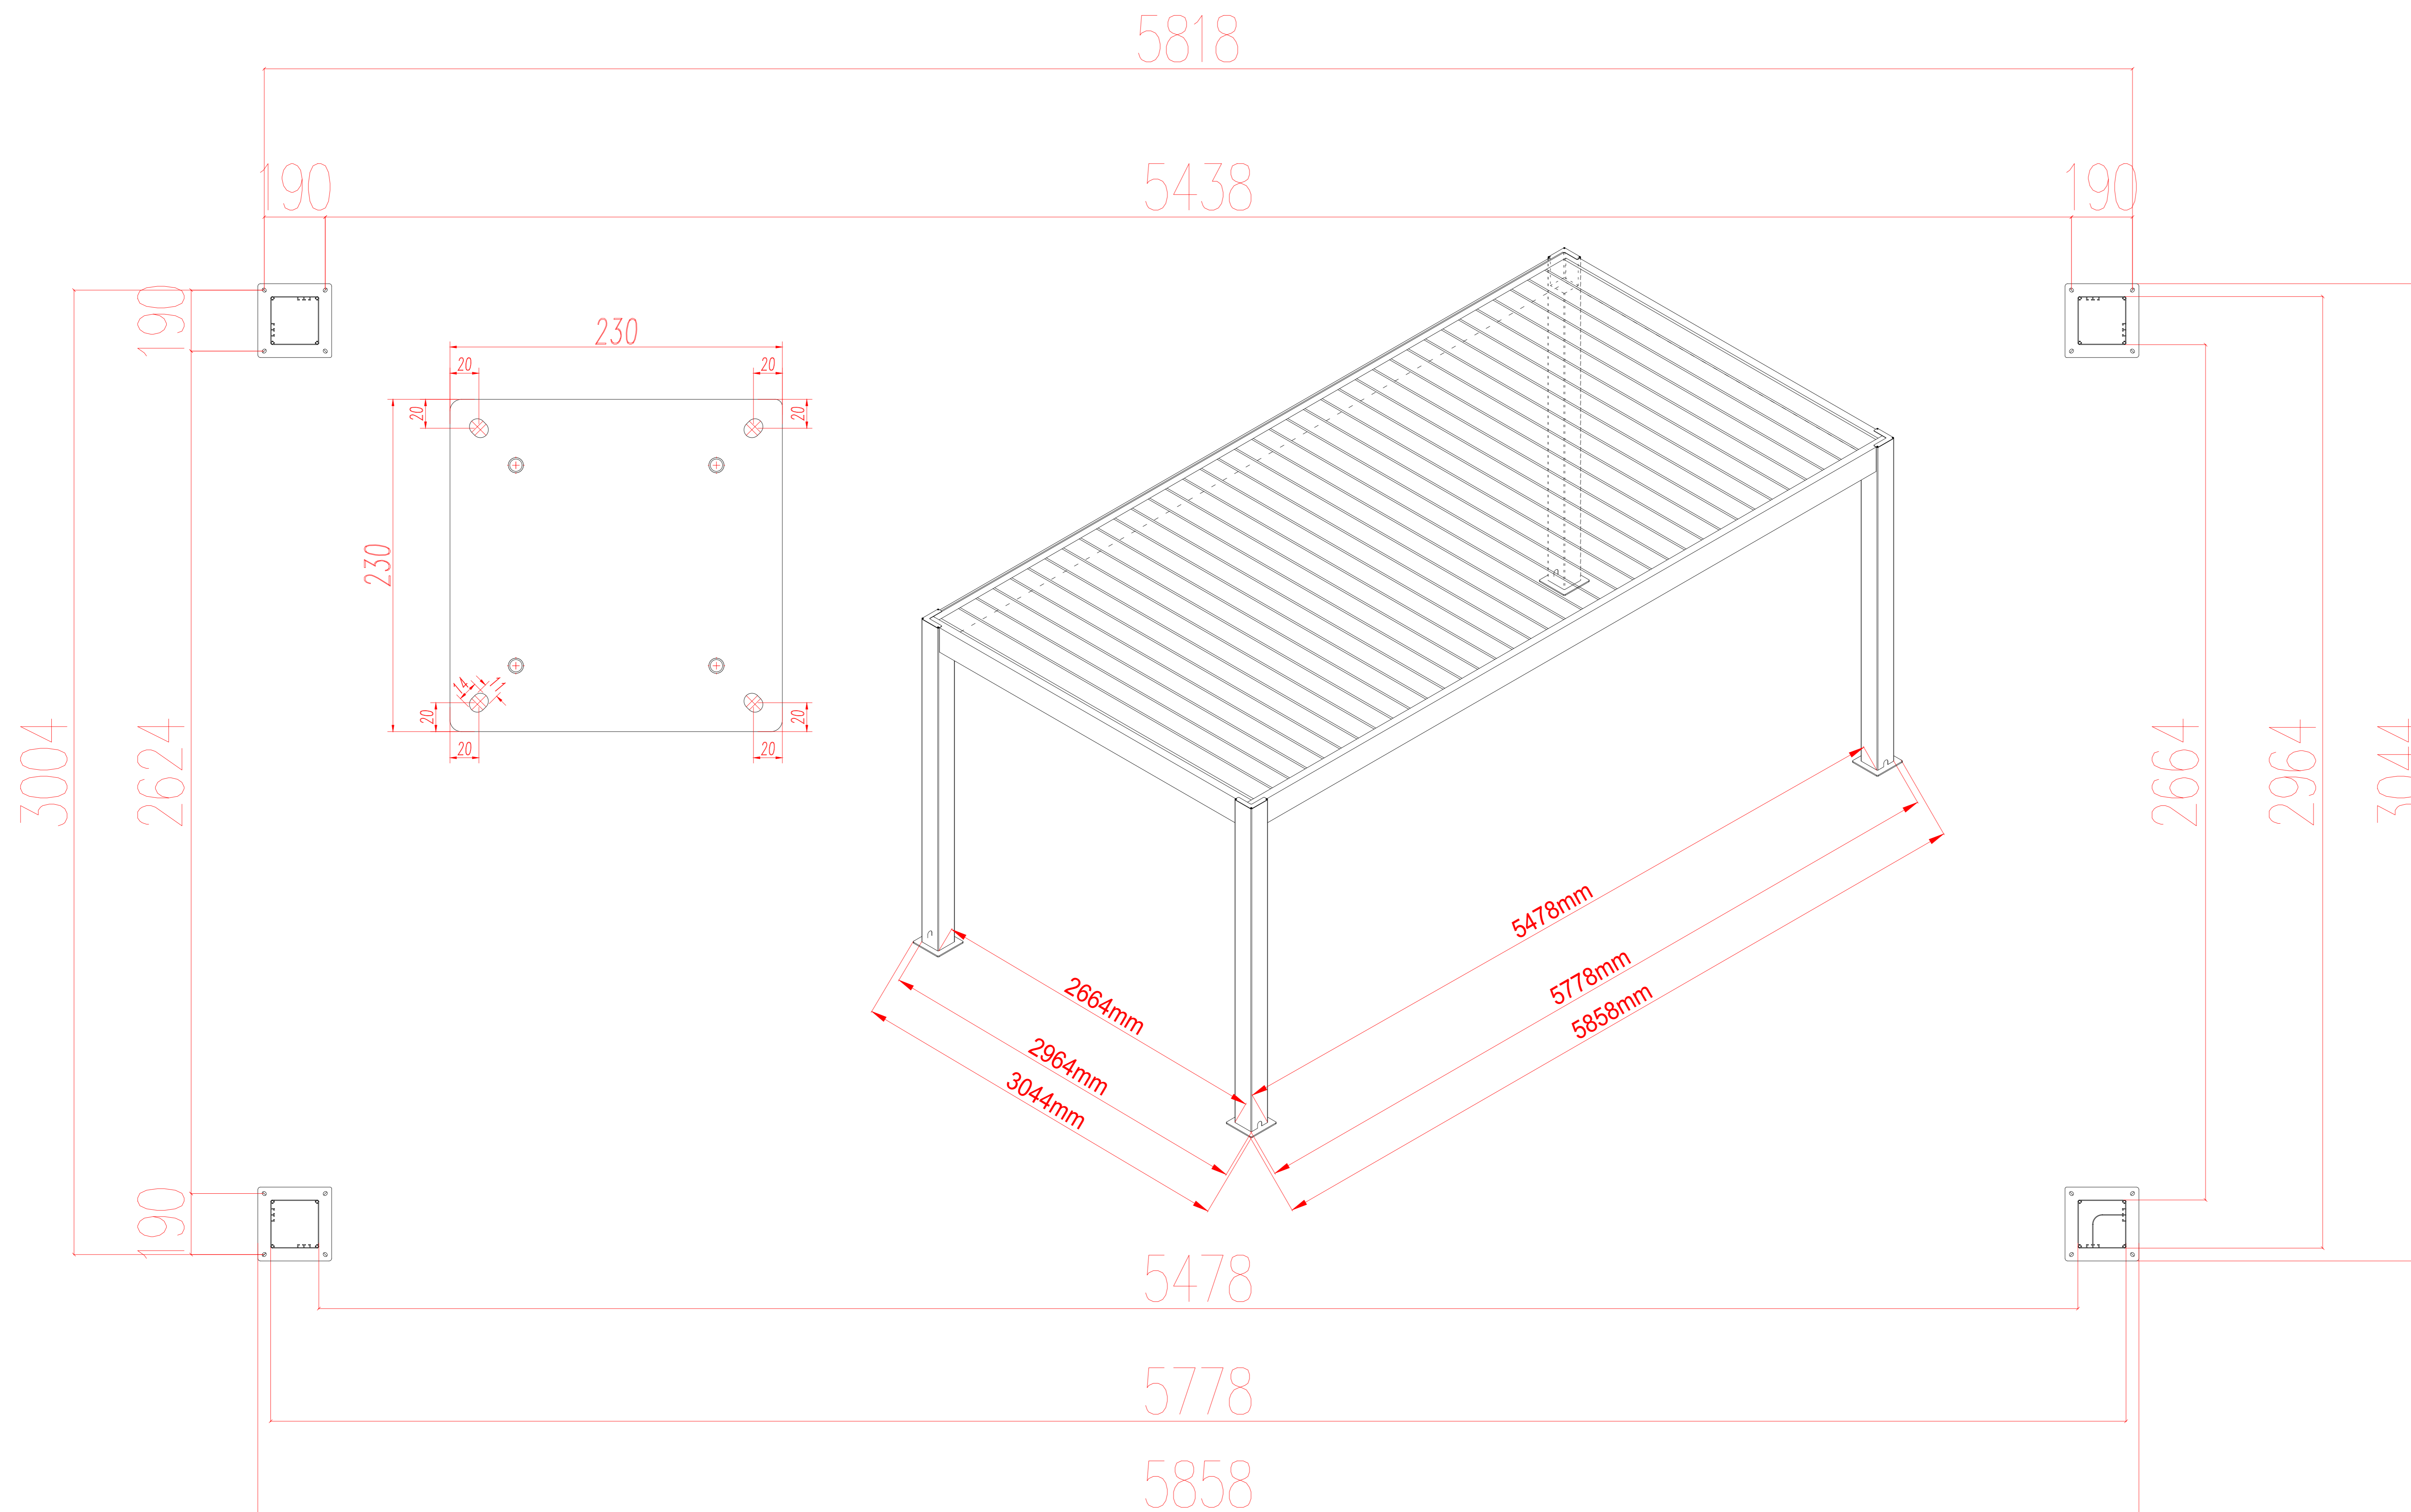

Motorized SkyMax Ultra Sized 3044mm x 5858mm x 2520mm

SPA SOLUTIONS GMBH

CLIENT :

TITLE :

Sunshading & Waterproof Roof

JOB :

Standard Technical Detail

DRAWING NO.:

UNIT : mm

@ PAPER SIZE : A0

DESIGNER : Dylan

DRAWING DATE : 07/18/2023

COMMENTS :

www.spa-solutions.ch
dylan.ayer@spa-solutions.ch
Industriestrasse Althau 1
5303 Würenlingen
T +41798506869

PLAN VIEW