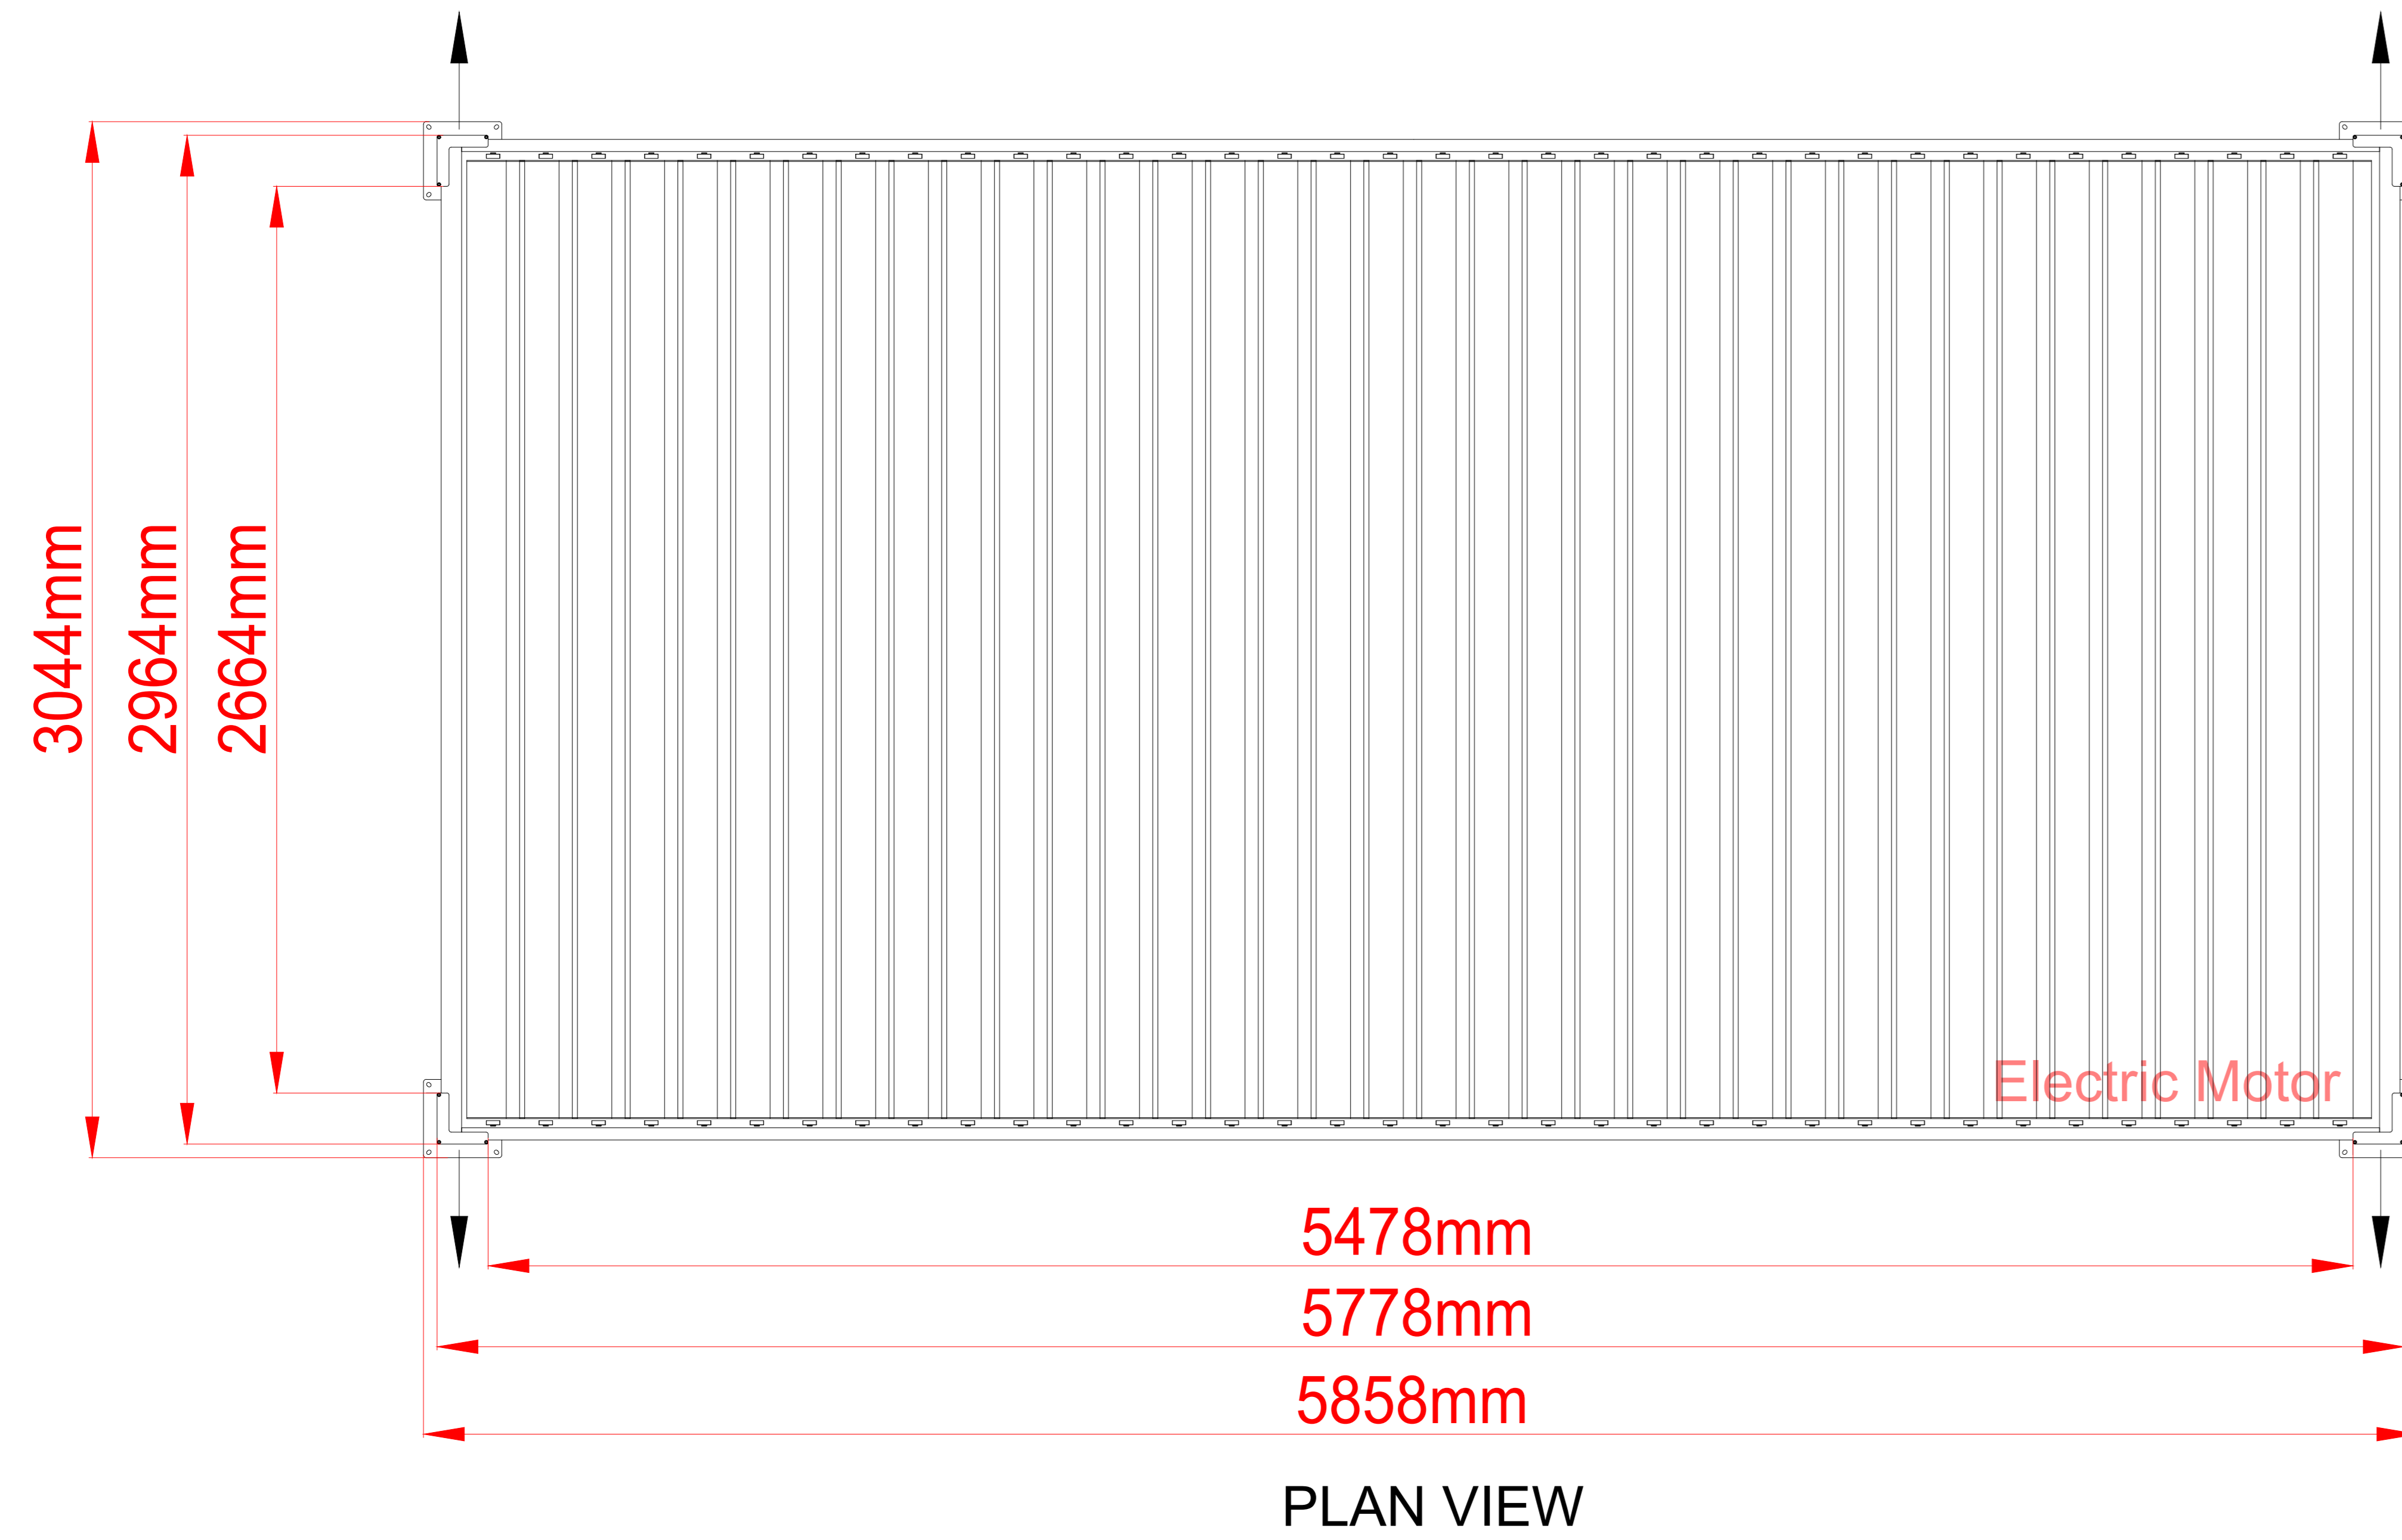

Motorized SkyMax Ultra Sized 3044mm x 5858mm x 2520mm

ISOMETRIC VIEW

SPA SOLUTIONS
THE DREAM OF HAPPINESS

SPA SOLUTIONS GMBH

CLIENT :

TITLE :

Sunshading & Waterproof Roof

JOB :

Motorized SkyMax Ultra Sized 3044mm x 5858mm x 2520mm

SPA SOLUTIONS GMBH

CLIENT :

TITLE :

Sunshading & Waterproof Roof

JOB :

Standard Technical Detail

DRAWING NO.:

UNIT : mm

@ PAPER SIZE : A0

DESIGNER : Dylan

DRAWING DATE : 07/18/2023

COMMENTS :

www.spa-solutions.ch
 dylan.ayer@spa-solutions.ch
 Industriestrasse Althau 1
 5303 Würenlingen
 T +41798506869

Motorized SkyMax Ultra Sized 3044mm x 5858mm x 2520mm

SPA SOLUTIONS GMBH

CLIENT :

TITLE :

Sunshading & Waterproof Roof

JOB :

Standard Technical Detail

DRAWING NO.:

UNIT : mm