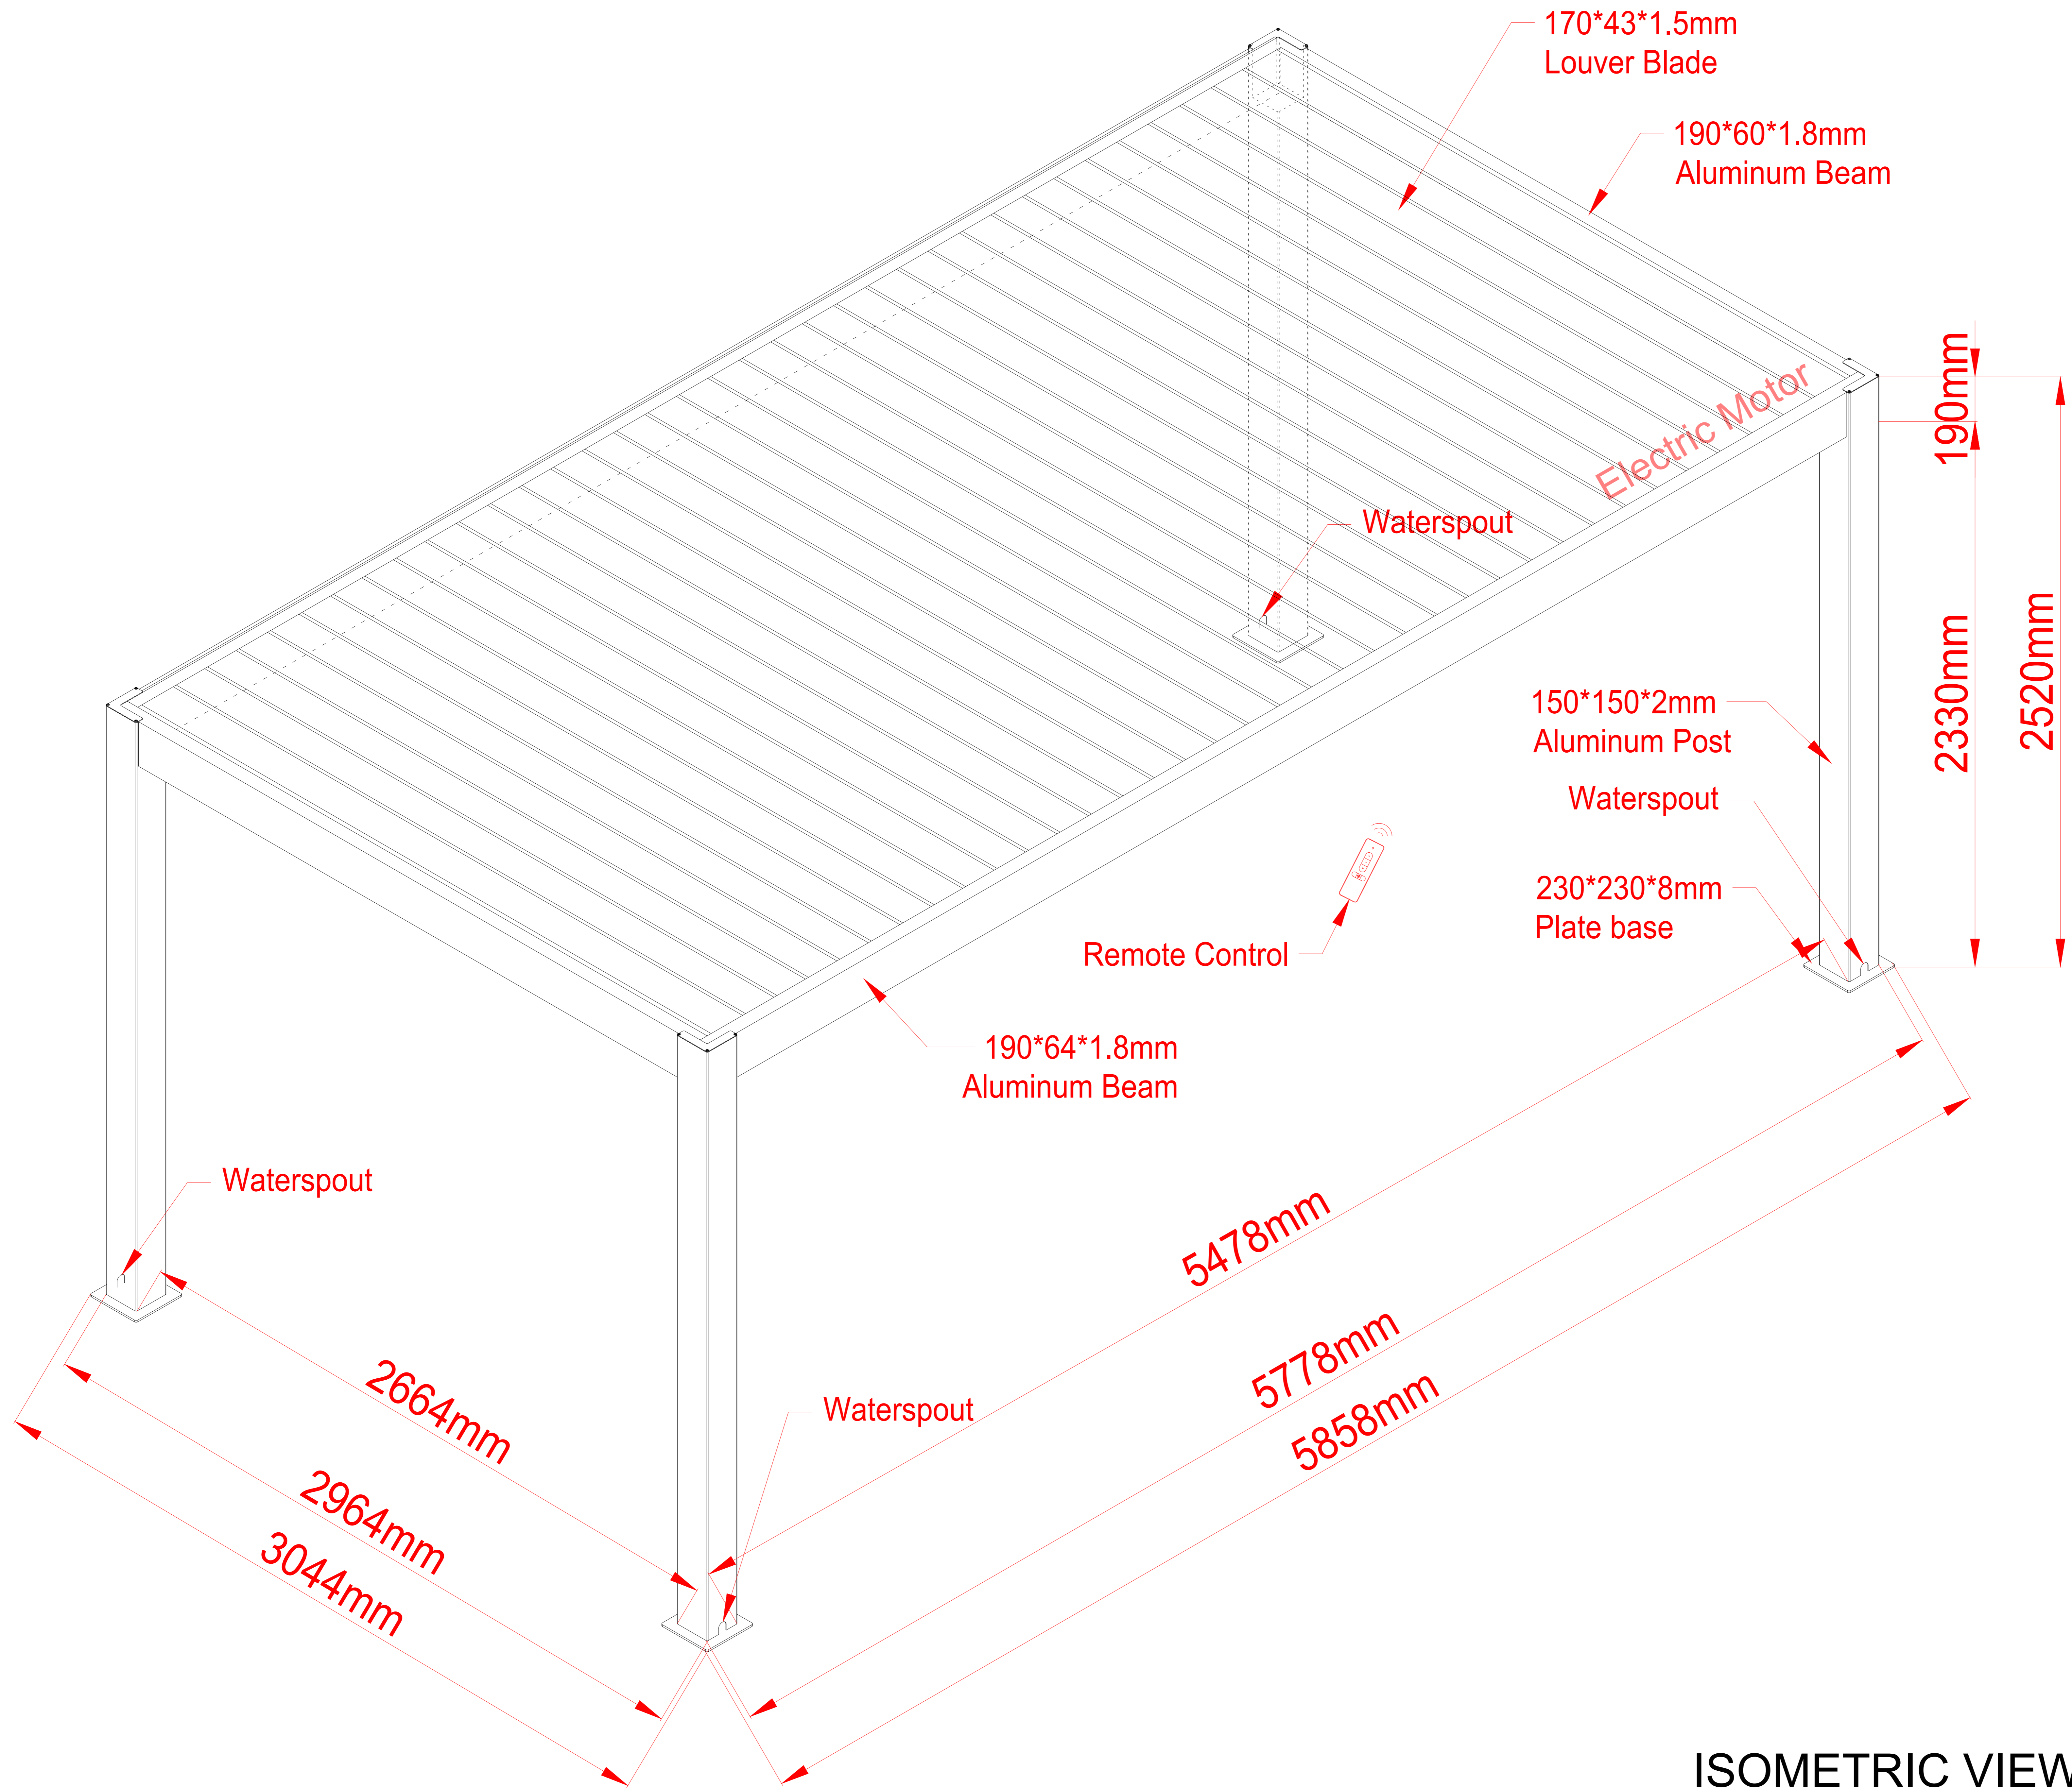

Motorized SkyMax Ultra Sized 3044mm x 5858mm x 2520mm

ISOMETRIC VIEW

SPA SOLUTIONS
THE DREAM OF HAPPINESS

SPA SOLUTIONS GMBH

CLIENT :

TITLE :

Sunshading & Waterproof Roof

JOB :

Standard Technical Detail

DRAWING NO.:

UNIT : mm

@ PAPER SIZE : A0

DESIGNER : Dylan

DRAWING DATE : 07/18/2023

COMMENTS :

www.spa-solutions.ch
dylan.ayer@spa-solutions.ch
Industriestrasse Althau 1
5303 Würenlingen
T +41798506869

Motorized SkyMax Ultra Sized 3044mm x 5858mm x 2520mm

SPA SOLUTIONS GMBH

CLIENT :

TITLE :

Sunshading & Waterproof Roof

JOB :

Standard Technical Detail

DRAWING NO.:

SPA SOLUTIONS GMBH

CLIENT :

TITLE :

Sunshading & Waterproof Roof

JOB :

Standard Technical Detail

DRAWING NO.:

UNIT : mm