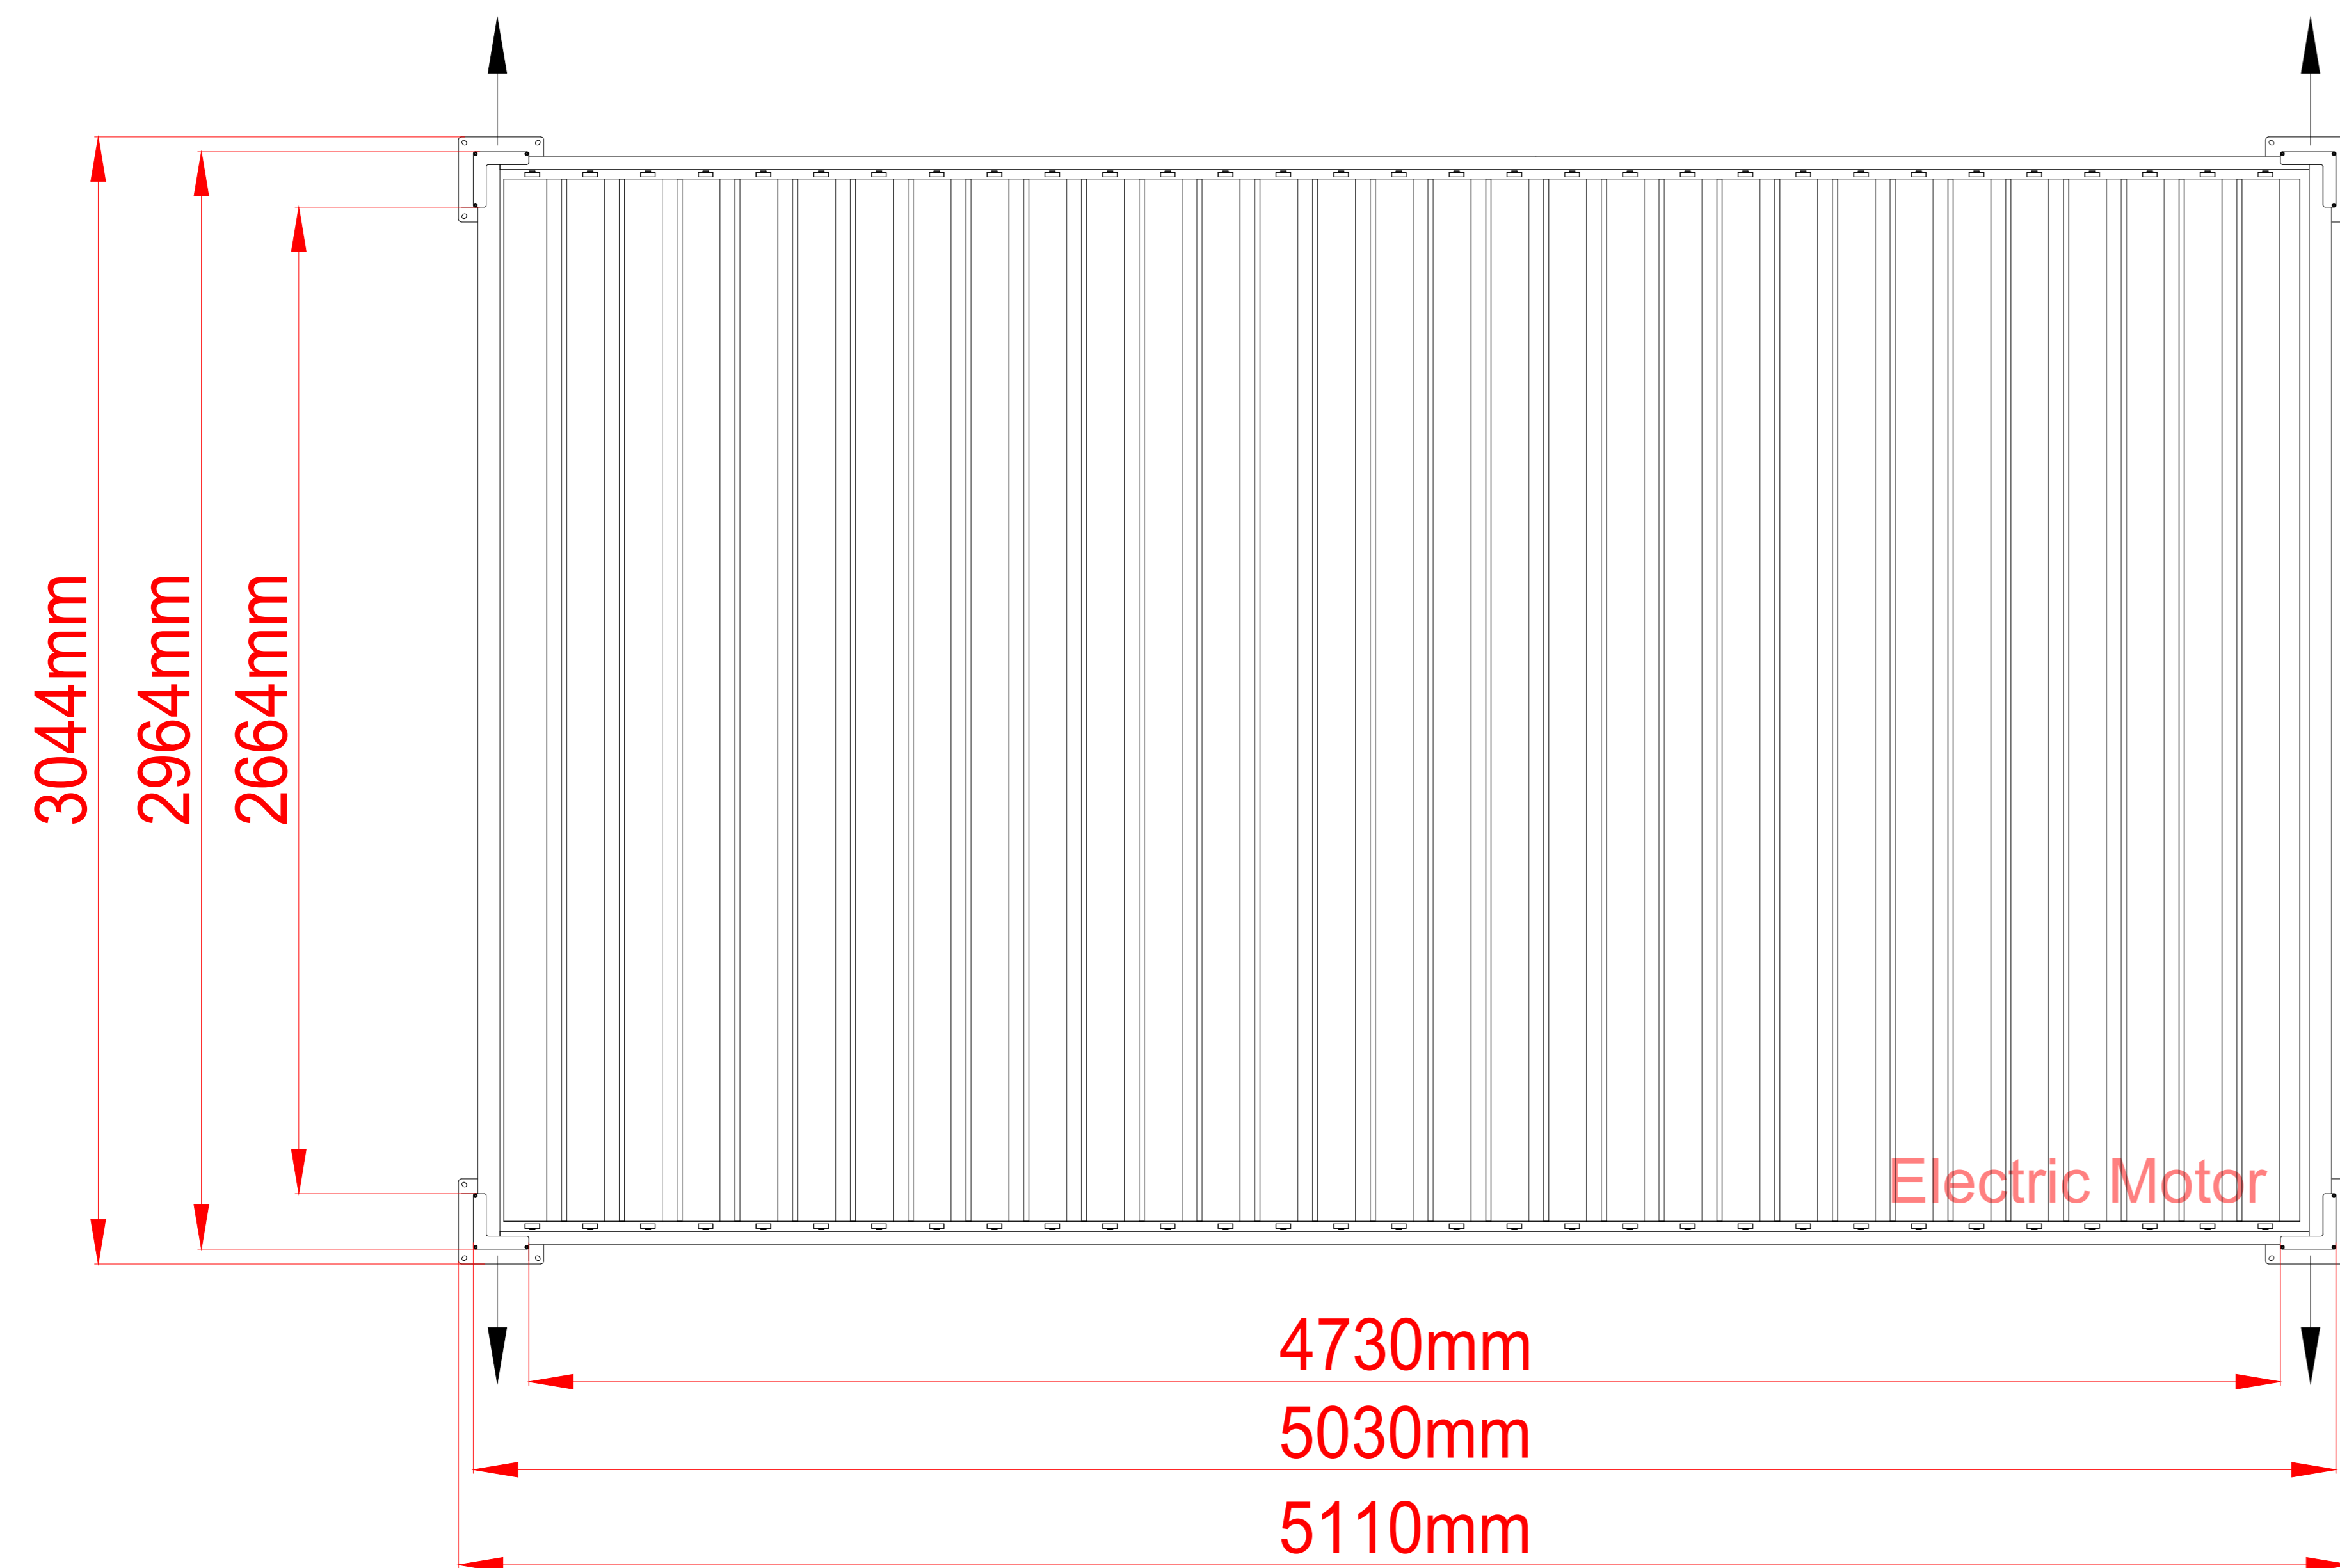

Motorized SkyMax Ultra Sized 3044mm x 5110mm x 2520mm

ISOMETRIC VIEW

SPA SOLUTIONS
THE DREAM OF HAPPINESS

SPA SOLUTIONS GMBH

CLIENT :

TITLE :

Sunshading & Waterproof Roof

JOB :

Motorized SkyMax Ultra Sized 3044mm x 5110mm x 2520mm

PLAN VIEW

ELEVATION VIEW

ELEVATION VIEW

SPA SOLUTIONS GMBH

CLIENT :

TITLE :

Sunshading & Waterproof Roof

JOB :

Standard Technical Detail

DRAWING NO.:

UNIT : mm

@ PAPER SIZE : A0

DESIGNER : Dylan

DRAWING DATE : 07/18/2023

COMMENTS :