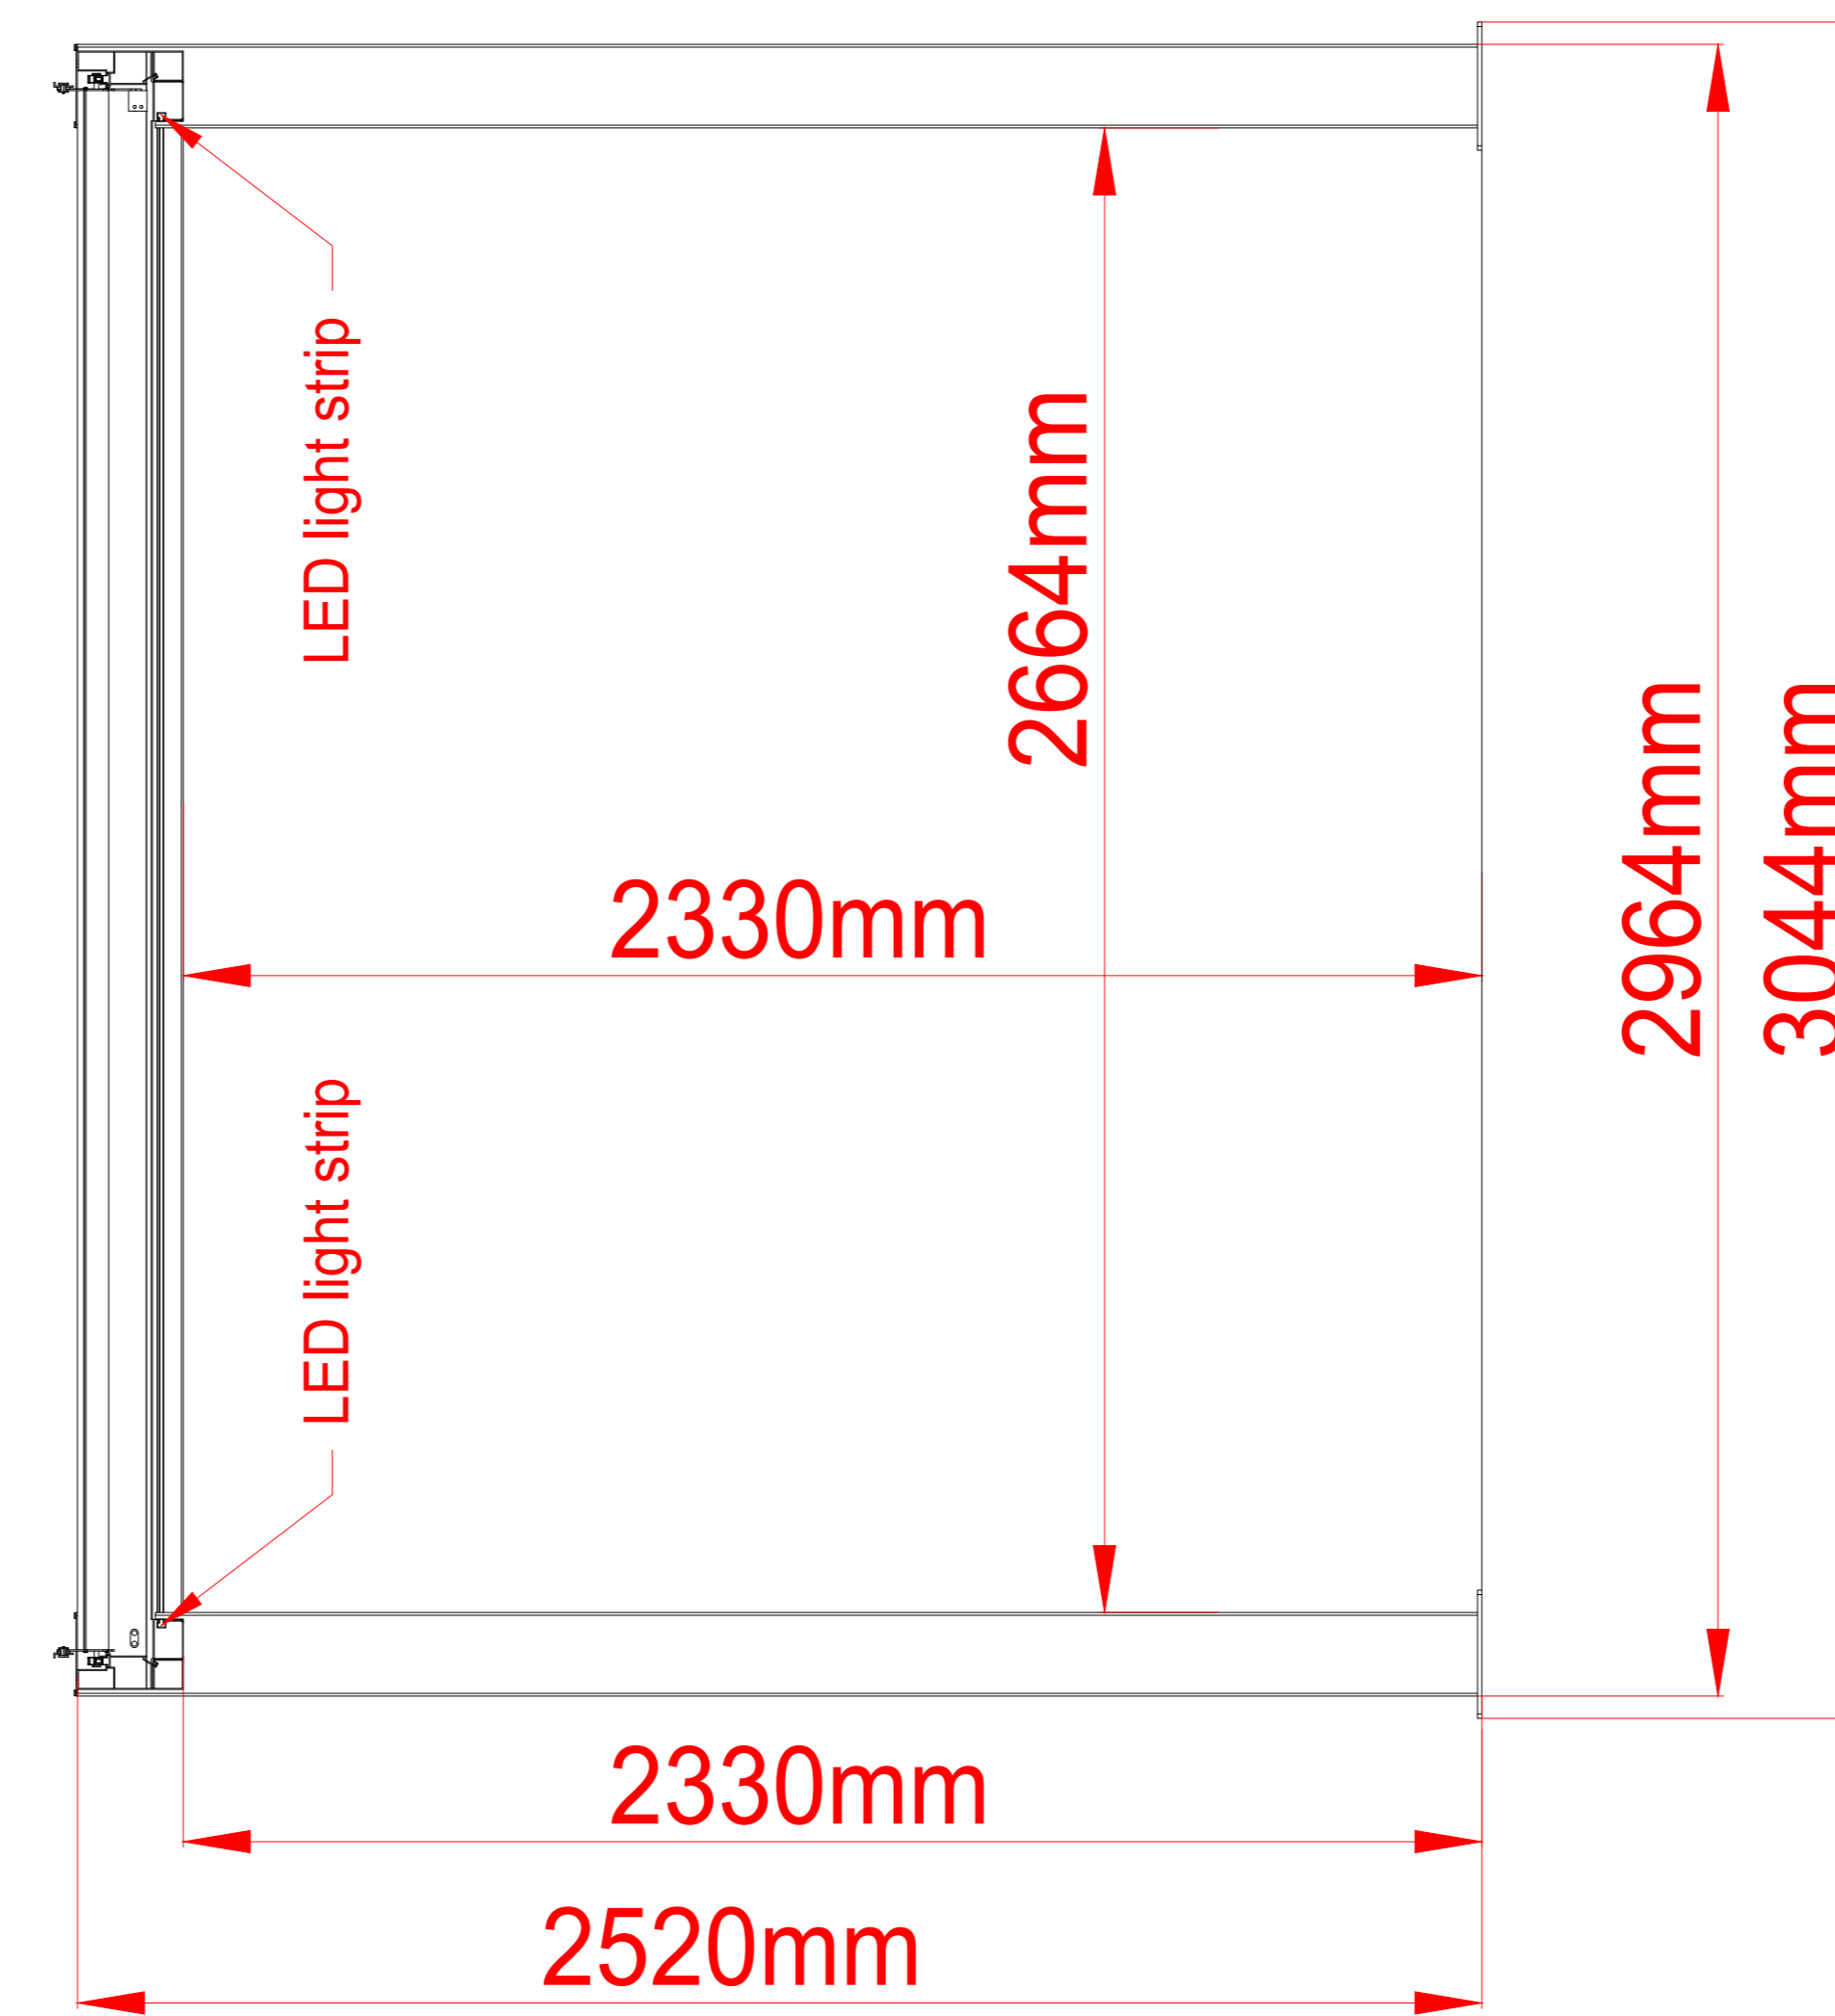

Motorized SkyMax Ultra Sized 3044mm x 5110mm x 2520mm

ISOMETRIC VIEW

SPA SOLUTIONS
THE DREAM OF HAPPINESS

SPA SOLUTIONS GMBH

CLIENT :

TITLE :

Sunshading & Waterproof Roof

JOB :

Motorized SkyMax Ultra Sized 3044mm x 5110mm x 2520mm

PLAN VIEW

ELEVATION VIEW

ELEVATION VIEW

SPA SOLUTIONS GMBH

CLIENT :

TITLE :

Sunshading & Waterproof Roof

JOB :

Standard Technical Detail

DRAWING NO.:

UNIT : mm

@ PAPER SIZE : A0

DESIGNER : Dylan

DRAWING DATE : 07/18/2023

COMMENTS :