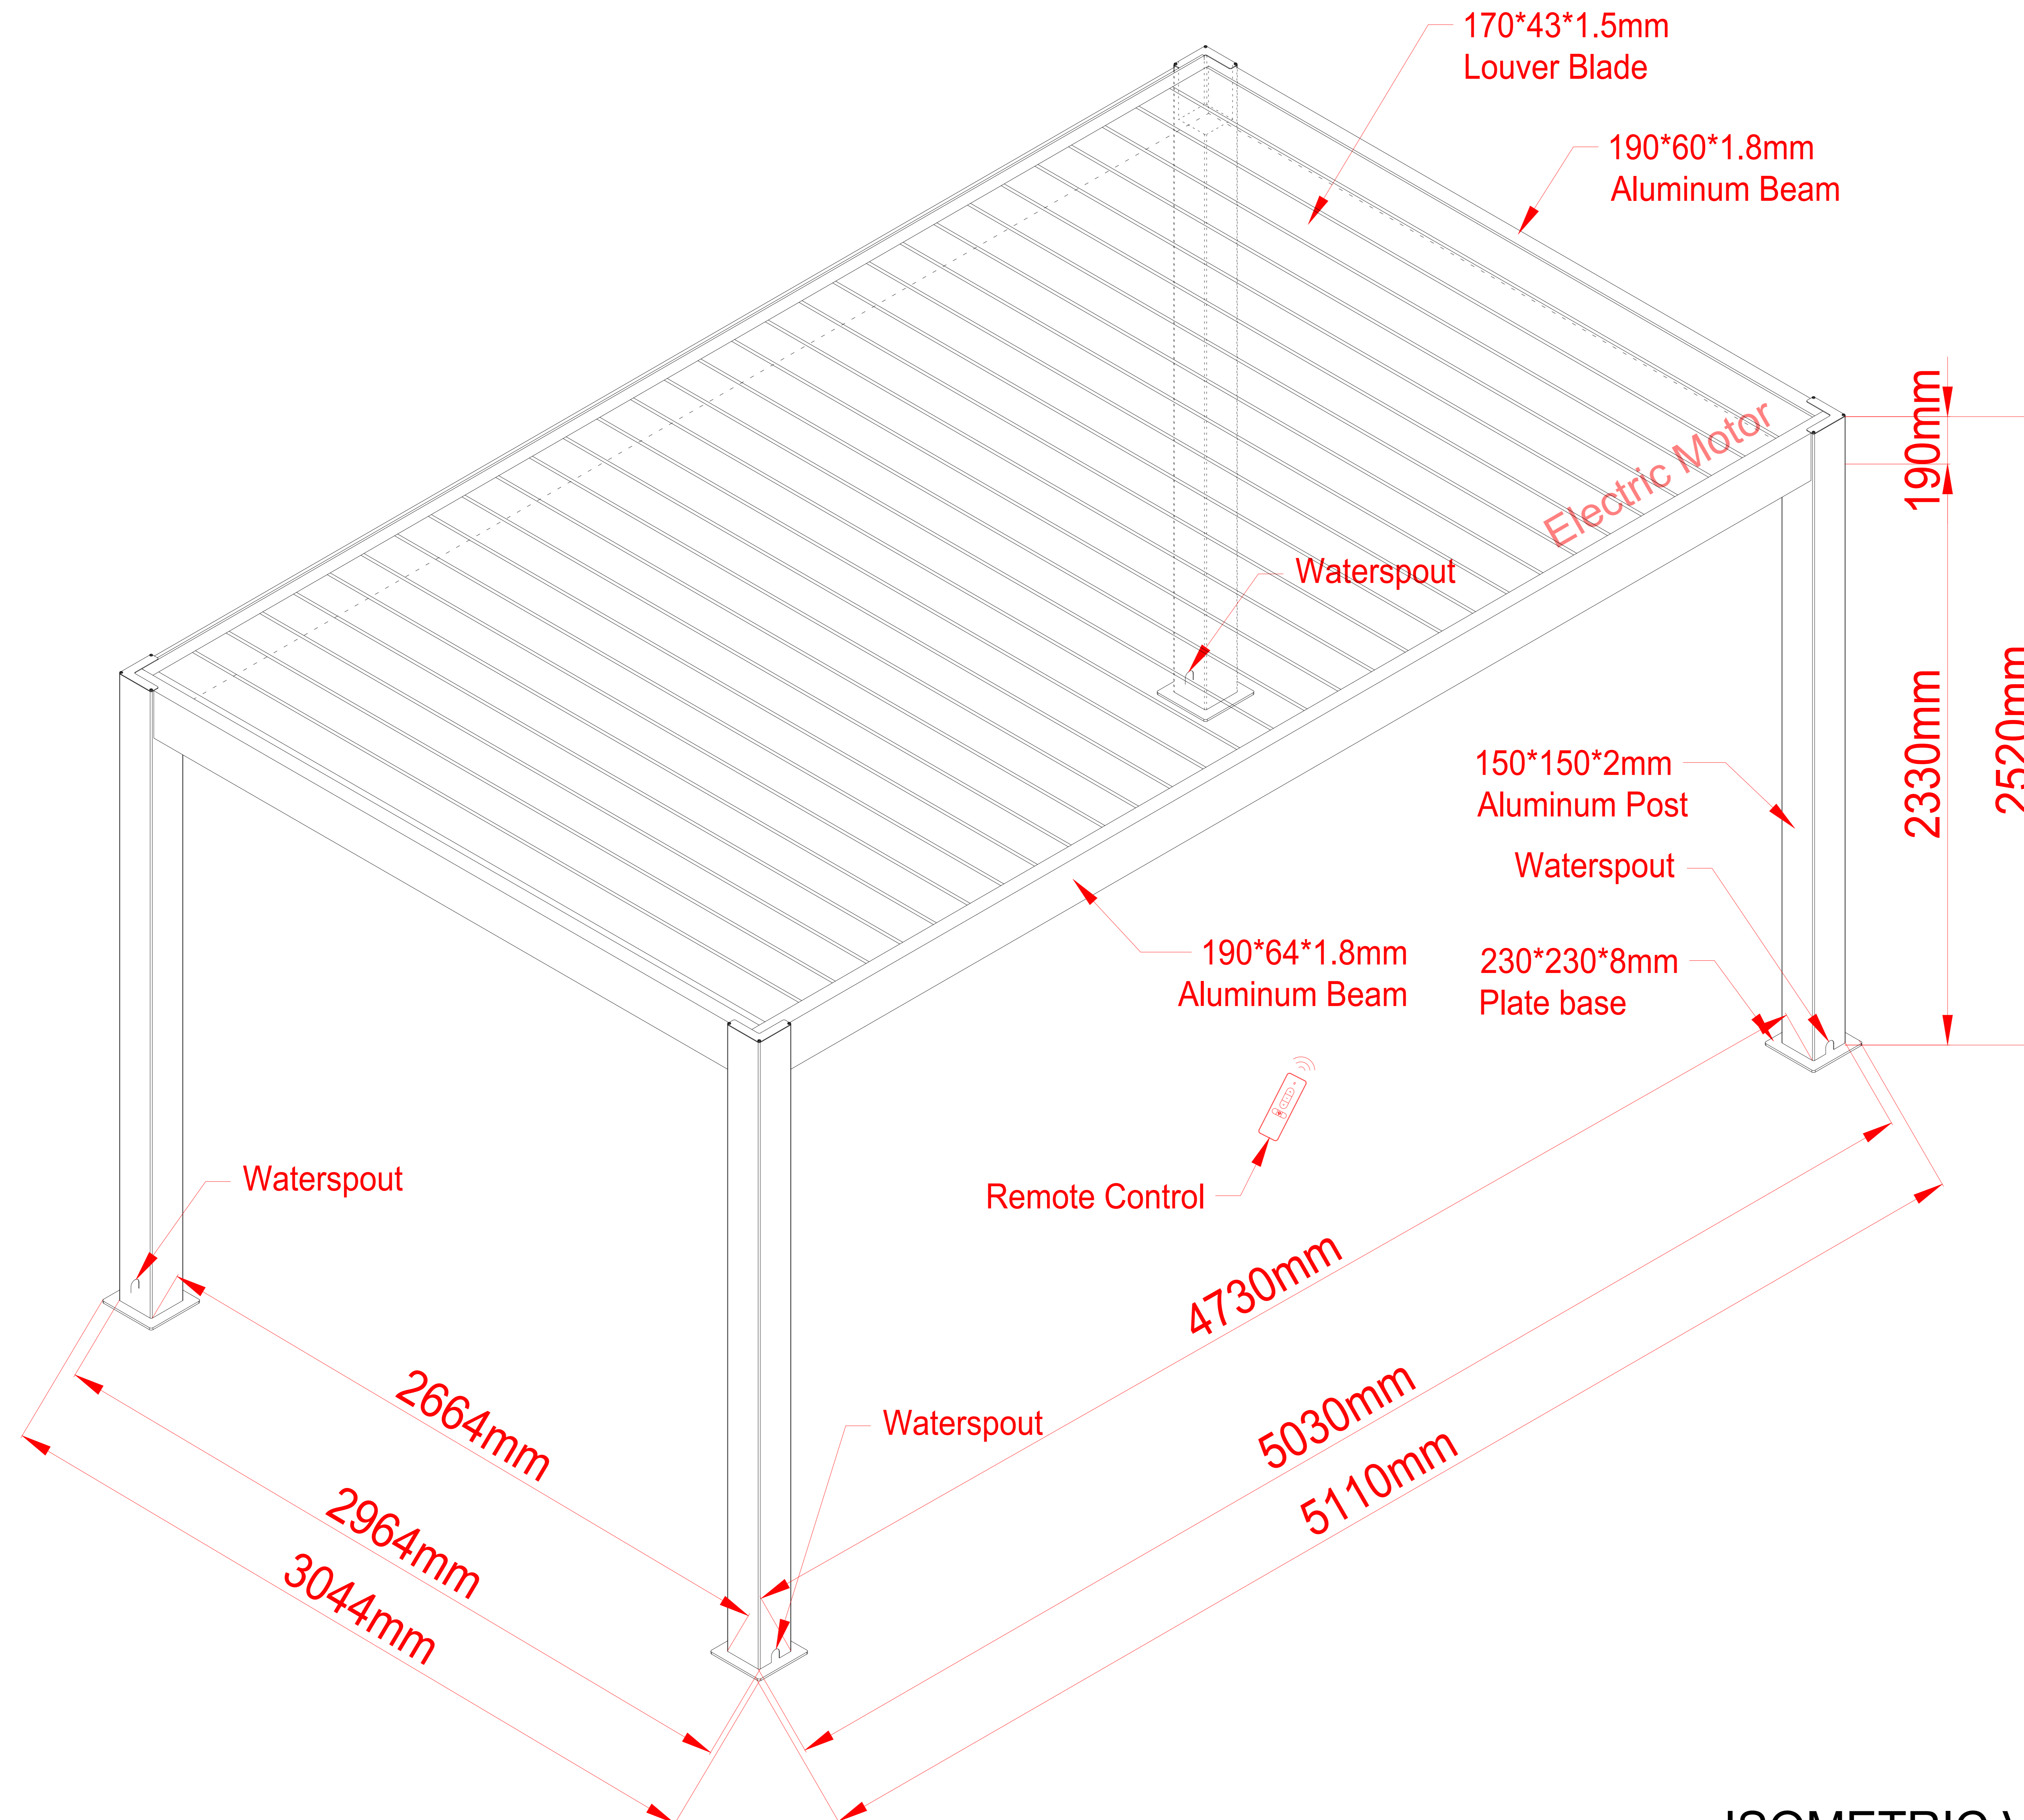

Motorized SkyMax Ultra Sized 3044mm x 5110mm x 2520mm

ISOMETRIC VIEW

SPA SOLUTIONS
THE DREAM OF HAPPINESS

SPA SOLUTIONS GMBH

CLIENT :

TITLE :

Sunshading & Waterproof Roof

JOB :

Standard Technical Detail

DRAWING NO.:

UNIT : mm

@ PAPER SIZE : A0

DESIGNER : Dylan

DRAWING DATE : 07/18/2023

COMMENTS :

www.spa-solutions.ch
dylan.ayer@spa-solutions.ch
Industriestrasse Althau 1
5303 Würenlingen
T +41798506869

Motorized SkyMax Ultra Sized 3044mm x 5110mm x 2520mm

PLAN VIEW

ELEVATION VIEW

ELEVATION VIEW

SPA SOLUTIONS GMBH

CLIENT :

TITLE :

Sunshading & Waterproof Roof

JOB :

Standard Technical Detail

DRAWING NO.:

UNIT : mm

@ PAPER SIZE : A0

DESIGNER : Dylan

DRAWING DATE : 07/18/2023

COMMENTS :