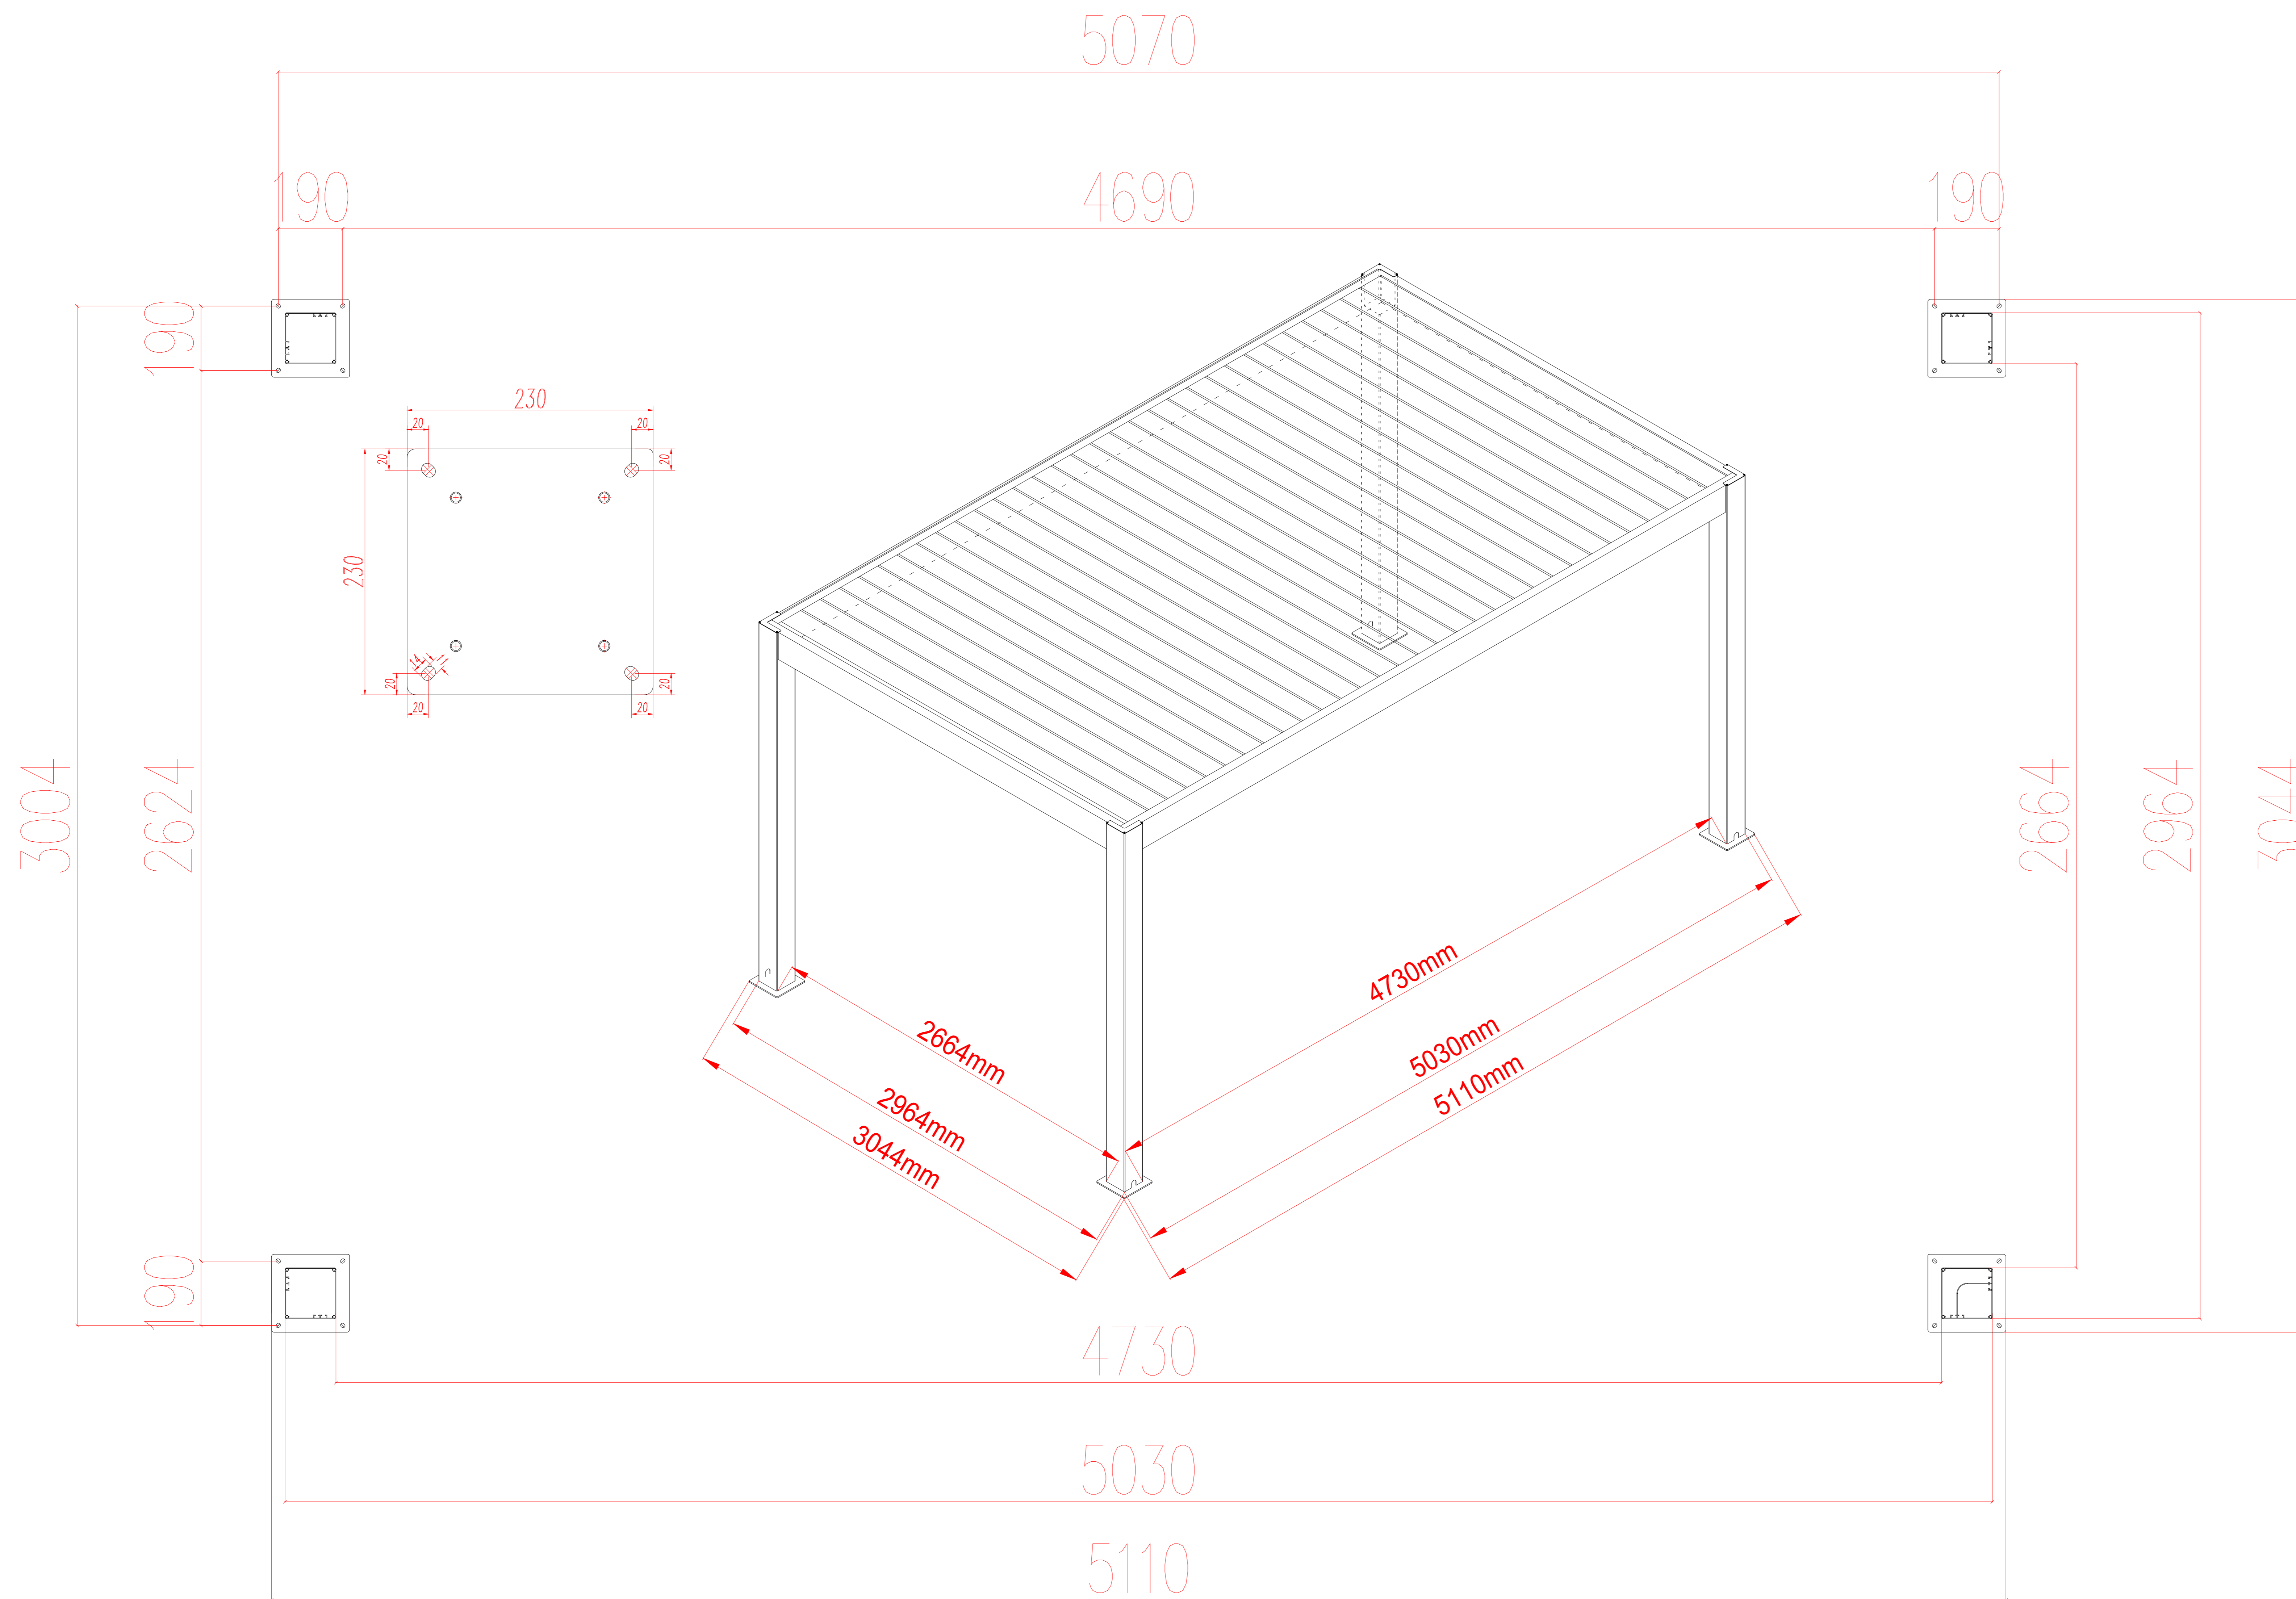

Motorized SkyMax Ultra Sized 3044mm x 5110mm x 2520mm

SPA SOLUTIONS GMBH

CLIENT :

TITLE :

Sunshading & Waterproof Roof

JOB :

Standard Technical Detail

DRAWING NO.:

UNIT : mm

@ PAPER SIZE : A0

DESIGNER : Dylan

DRAWING DATE : 07/18/2023

COMMENTS :

www.spa-solutions.ch
dylan.ayer@spa-solutions.ch
Industriestrasse Althau 1
5303 Würenlingen
T +41798506869

PLAN VIEW