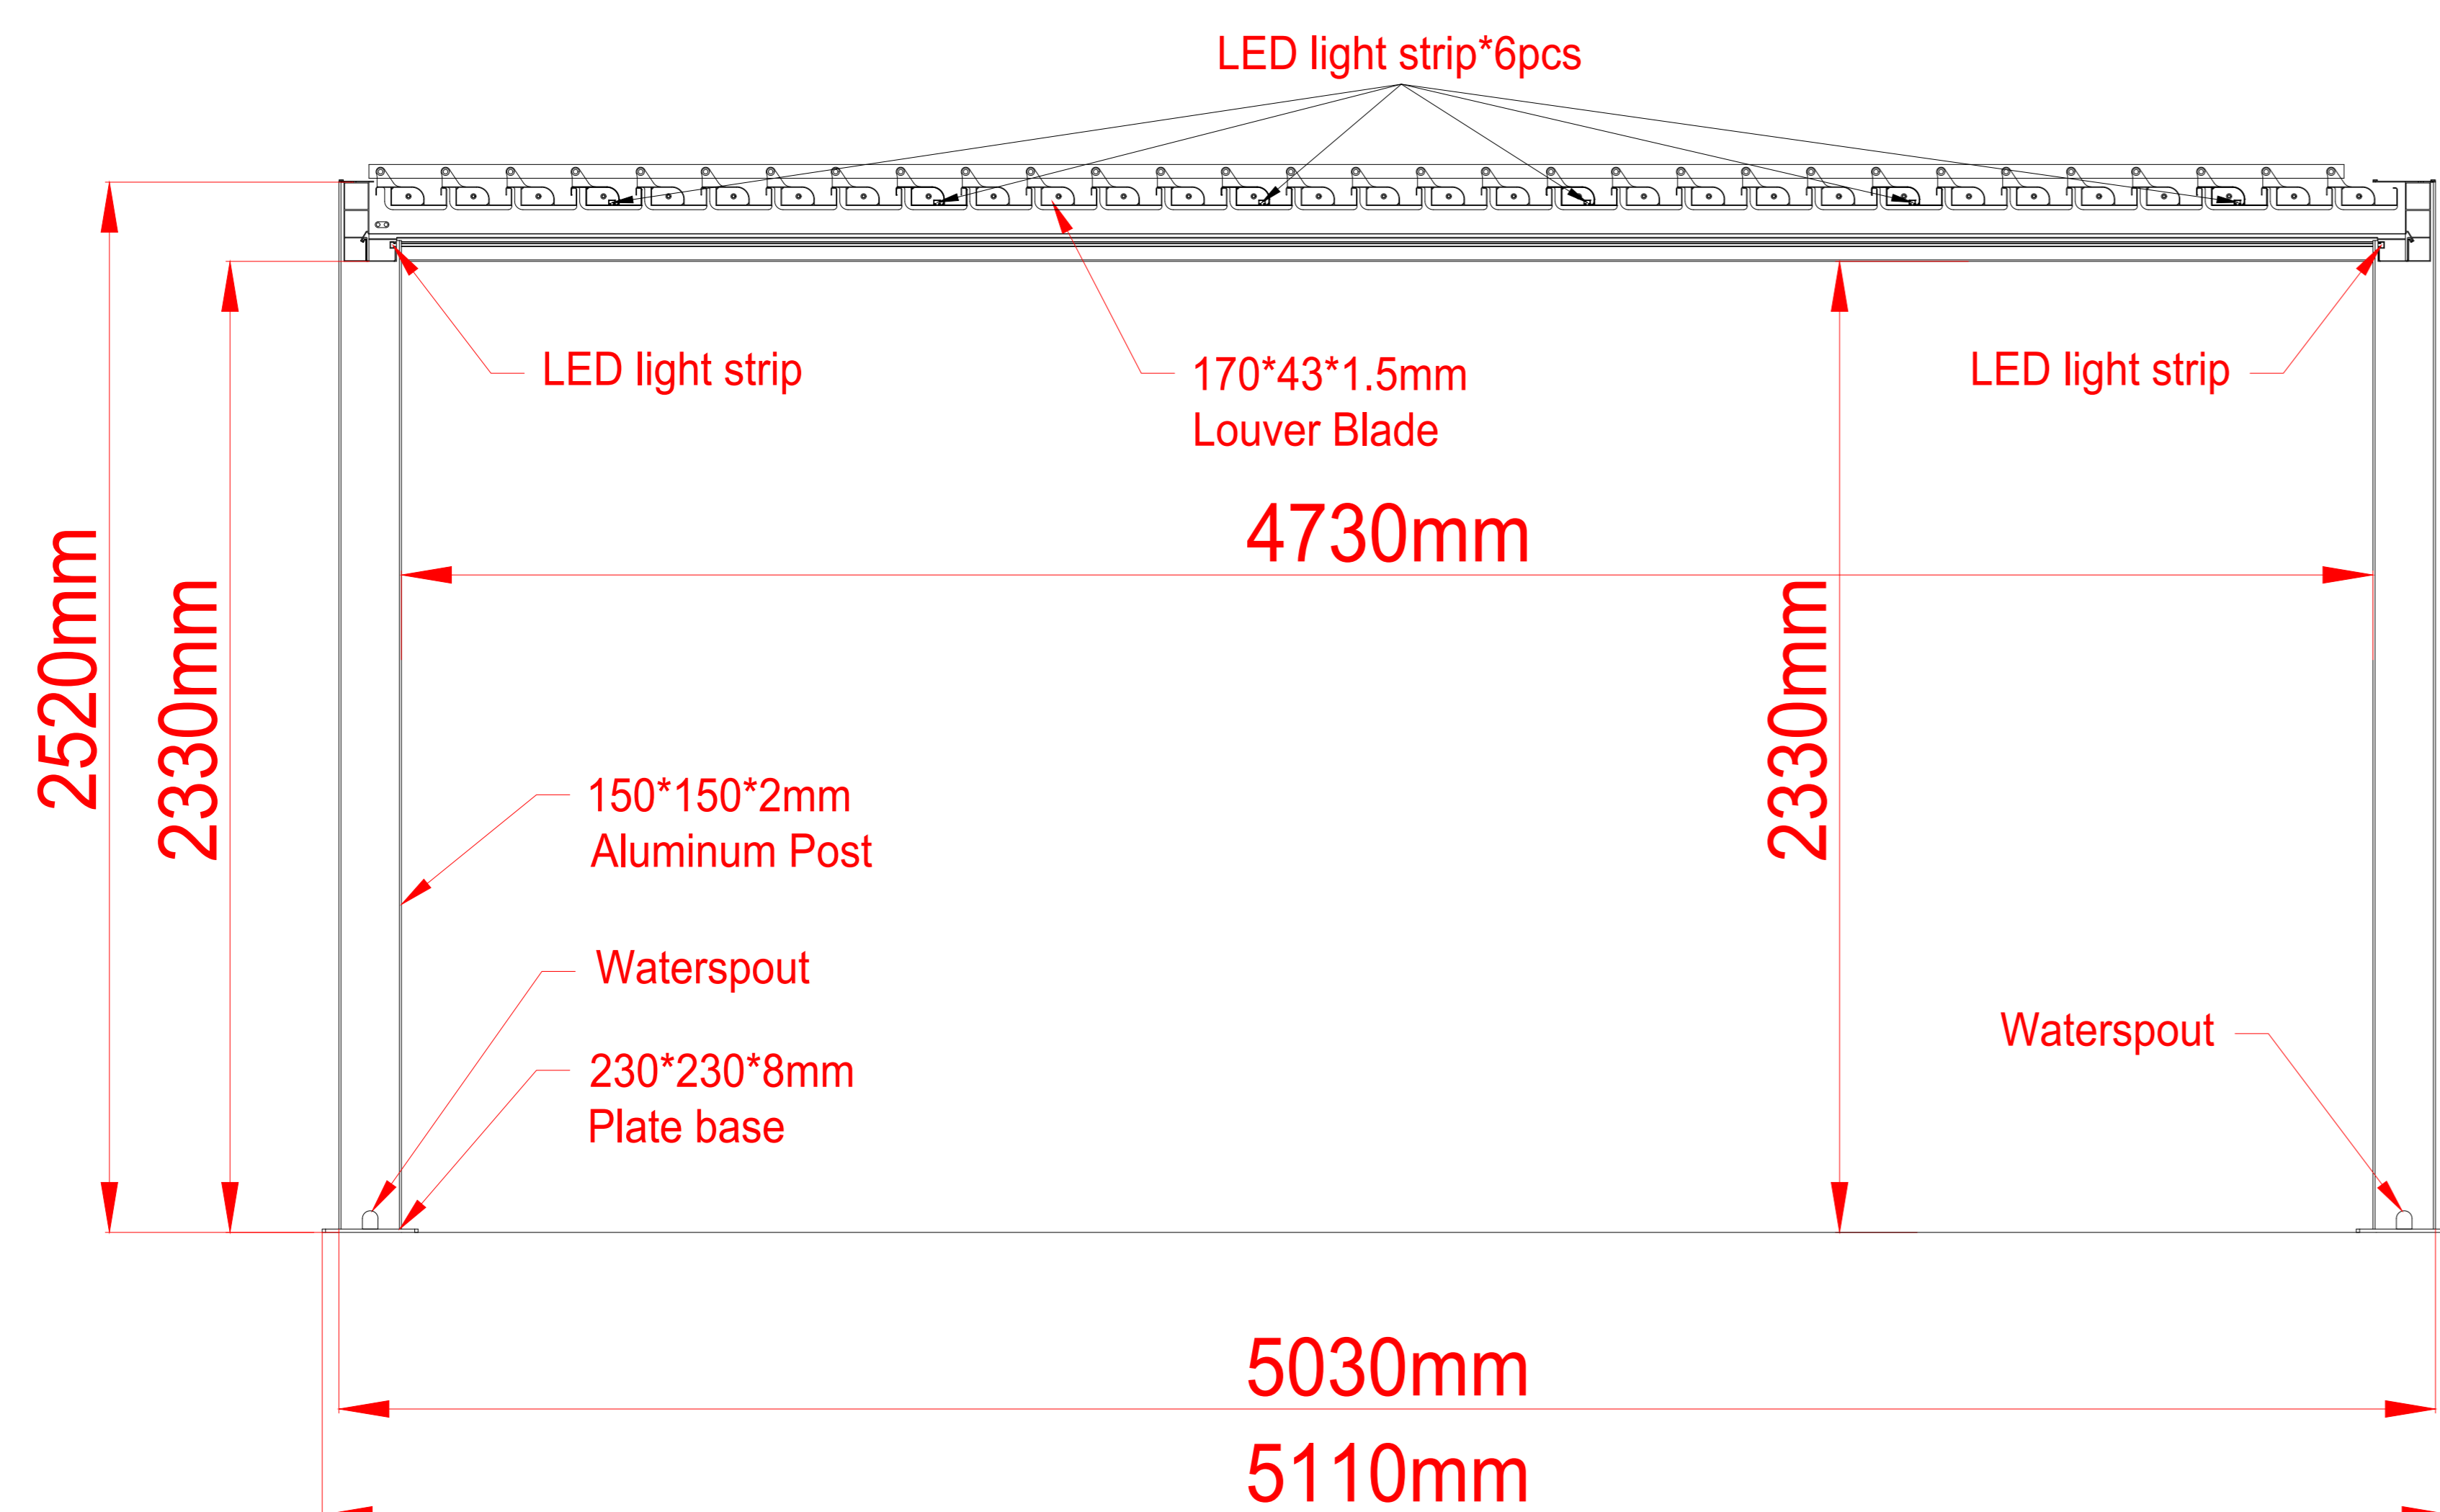

Motorized SkyMax Ultra Sized 3044mm x 5110mm x 2520mm

ISOMETRIC VIEW

SPA SOLUTIONS
THE DREAM OF HAPPINESS

SPA SOLUTIONS GMBH

CLIENT :

TITLE :

Sunshading & Waterproof Roof

JOB :

Motorized SkyMax Ultra Sized 3044mm x 5110mm x 2520mm

PLAN VIEW

ELEVATION VIEW

ELEVATION VIEW

SPA SOLUTIONS GMBH

CLIENT :

TITLE :

Sunshading & Waterproof Roof

JOB :

Standard Technical Detail

DRAWING NO.:

UNIT : mm

@ PAPER SIZE : A0

DESIGNER : Dylan

DRAWING DATE : 07/18/2023

COMMENTS :