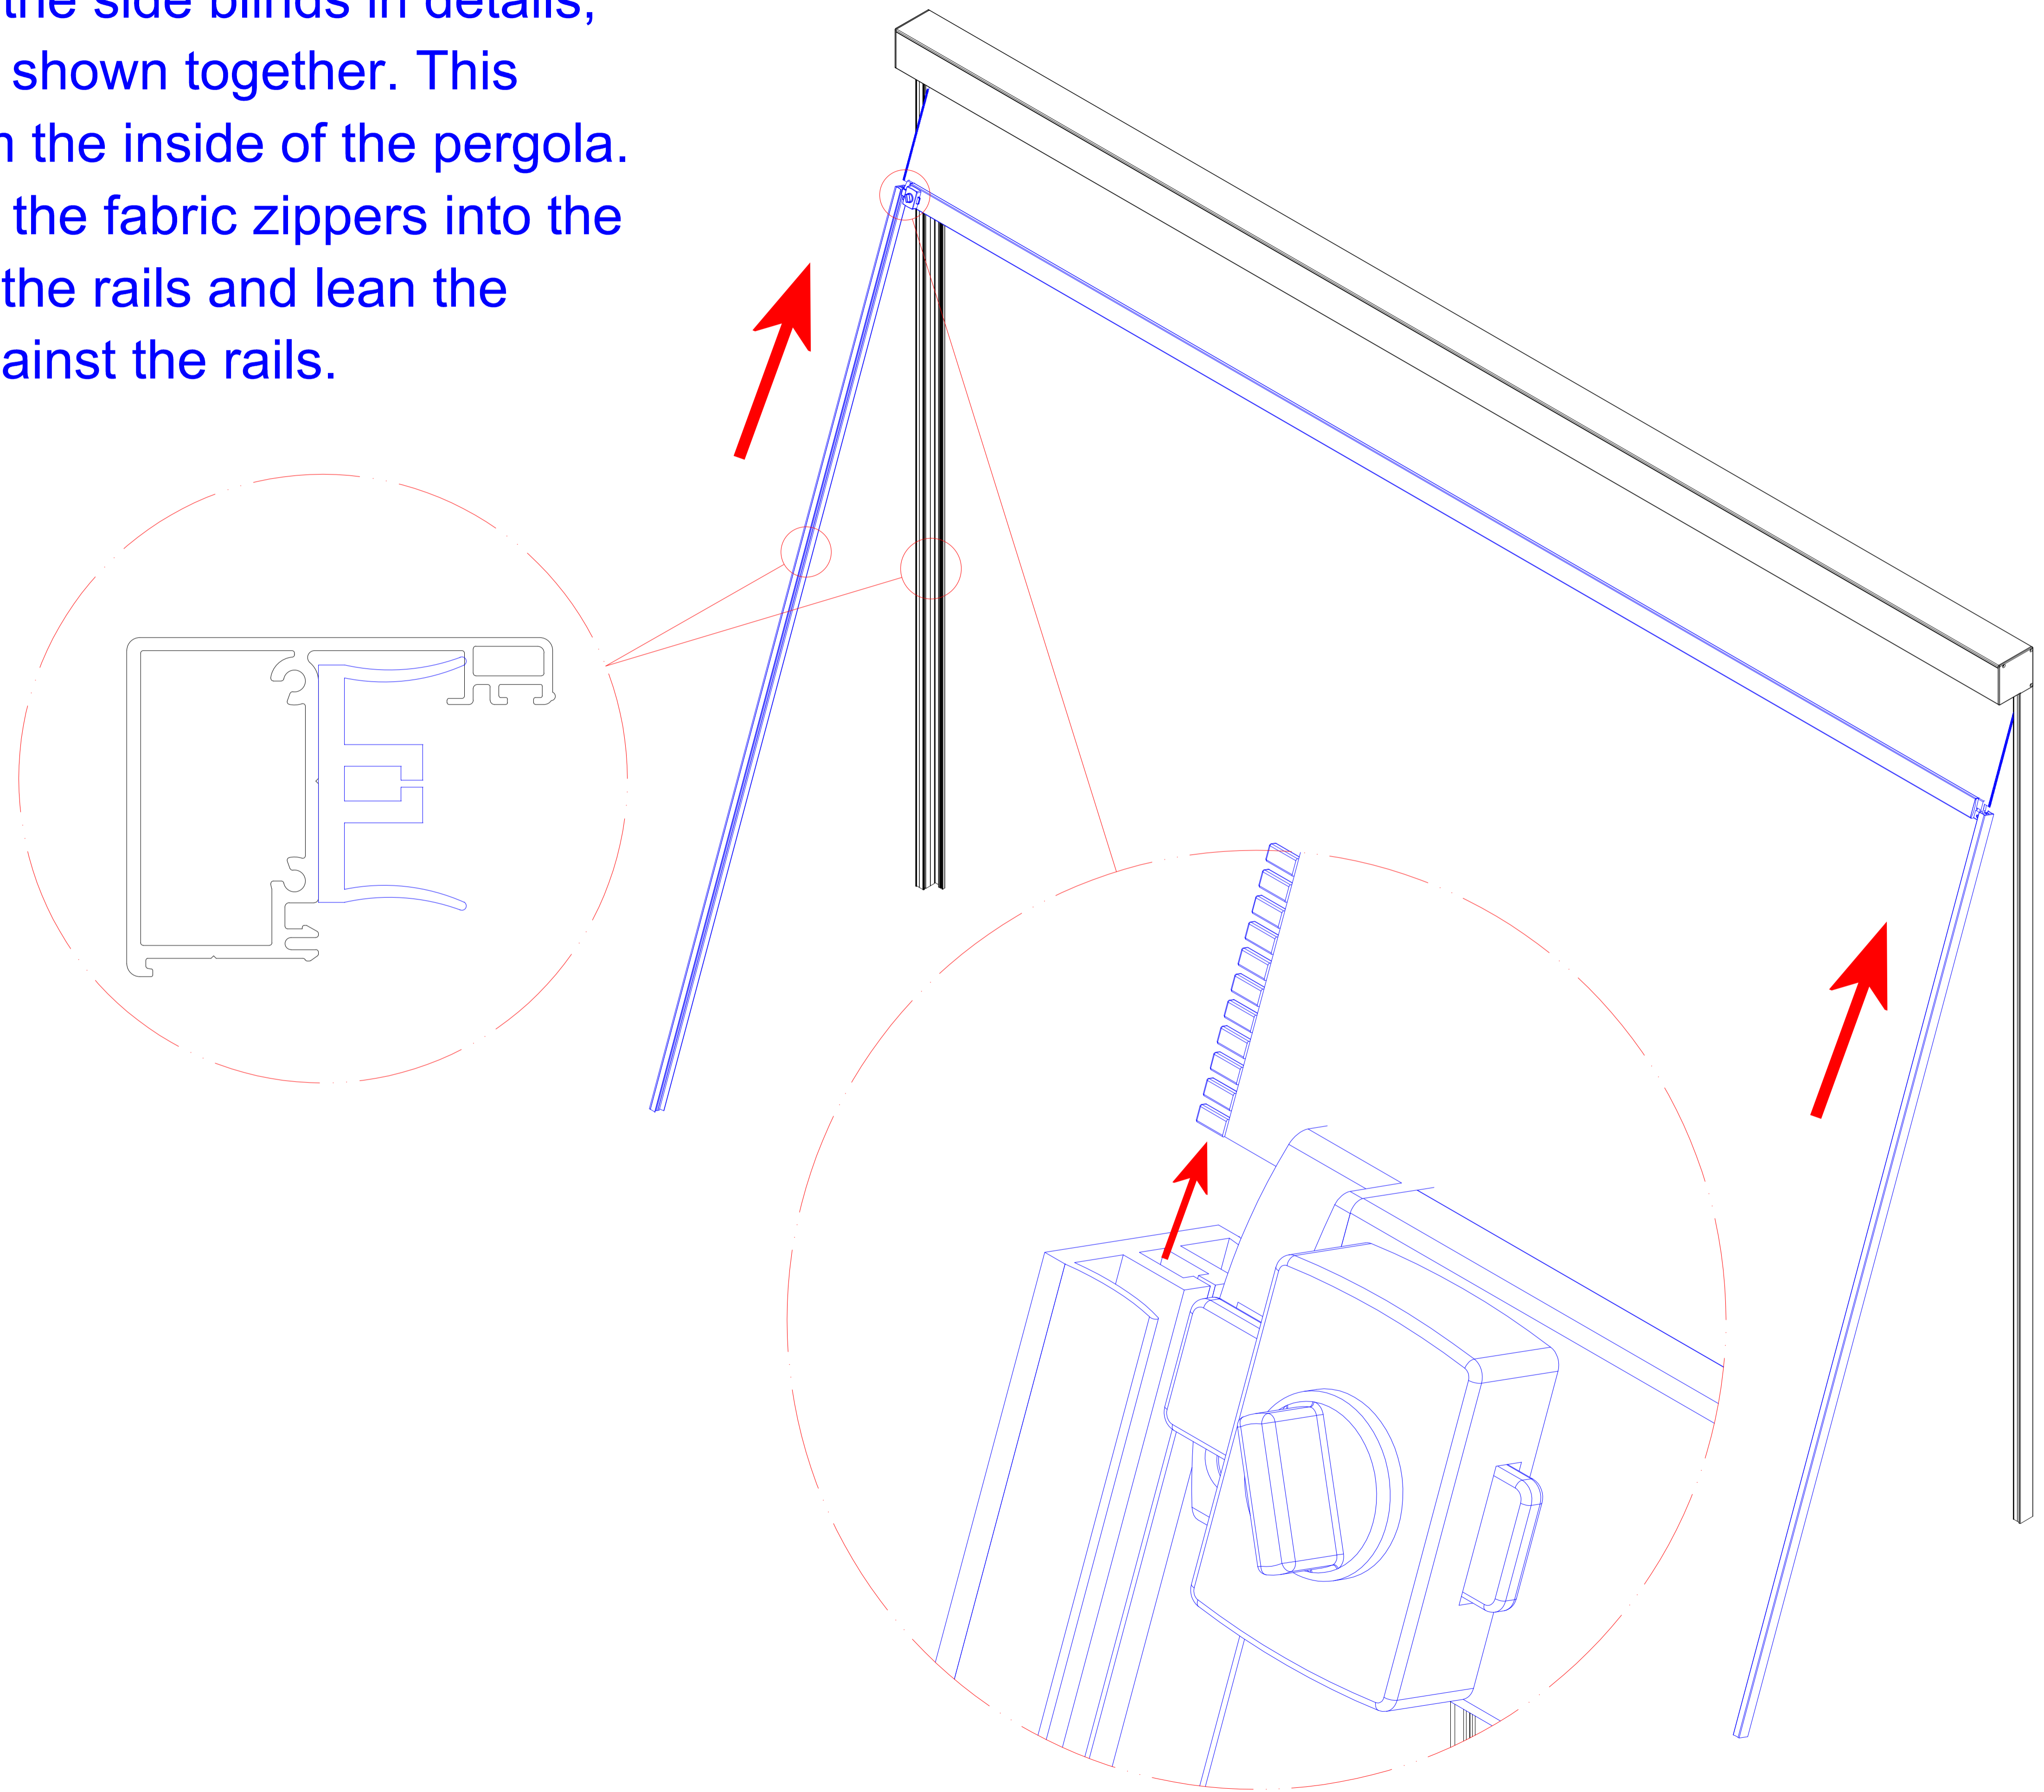

**SPA SOLUTIONS**  
THE DREAM OF HAPPINESS

**Manual Side Screen**

**Colour : grey aluminum powdercoated**

**+ Black\*Grey fabric**

**Dim.(cm) : 266(W) x 232(H)**

1. Please lift the support bar and the side curtain cover and insert the plastic part at both ends of the support bar in the rail.

2. Please place the side curtain assembled under the pergola (the rails must be aligned with the outside post), then attach each rail with 3 screws to complete the installation.

3. In order to show the side blinds in details, pergola won't be shown together. This sight view is from the inside of the pergola.
4. As shown, insert the fabric zippers into the plastic runner of the rails and lean the plastic runner against the rails.

5. As shown, buckle the smaller part of the rail into the other bigger part of the rail.
6. Please do silicone sealant to all the gaps between the pergola frames and side screen frames so to ensure waterproof.

**Note:**

There is one slot as lock hole at the bottom of one rail track.