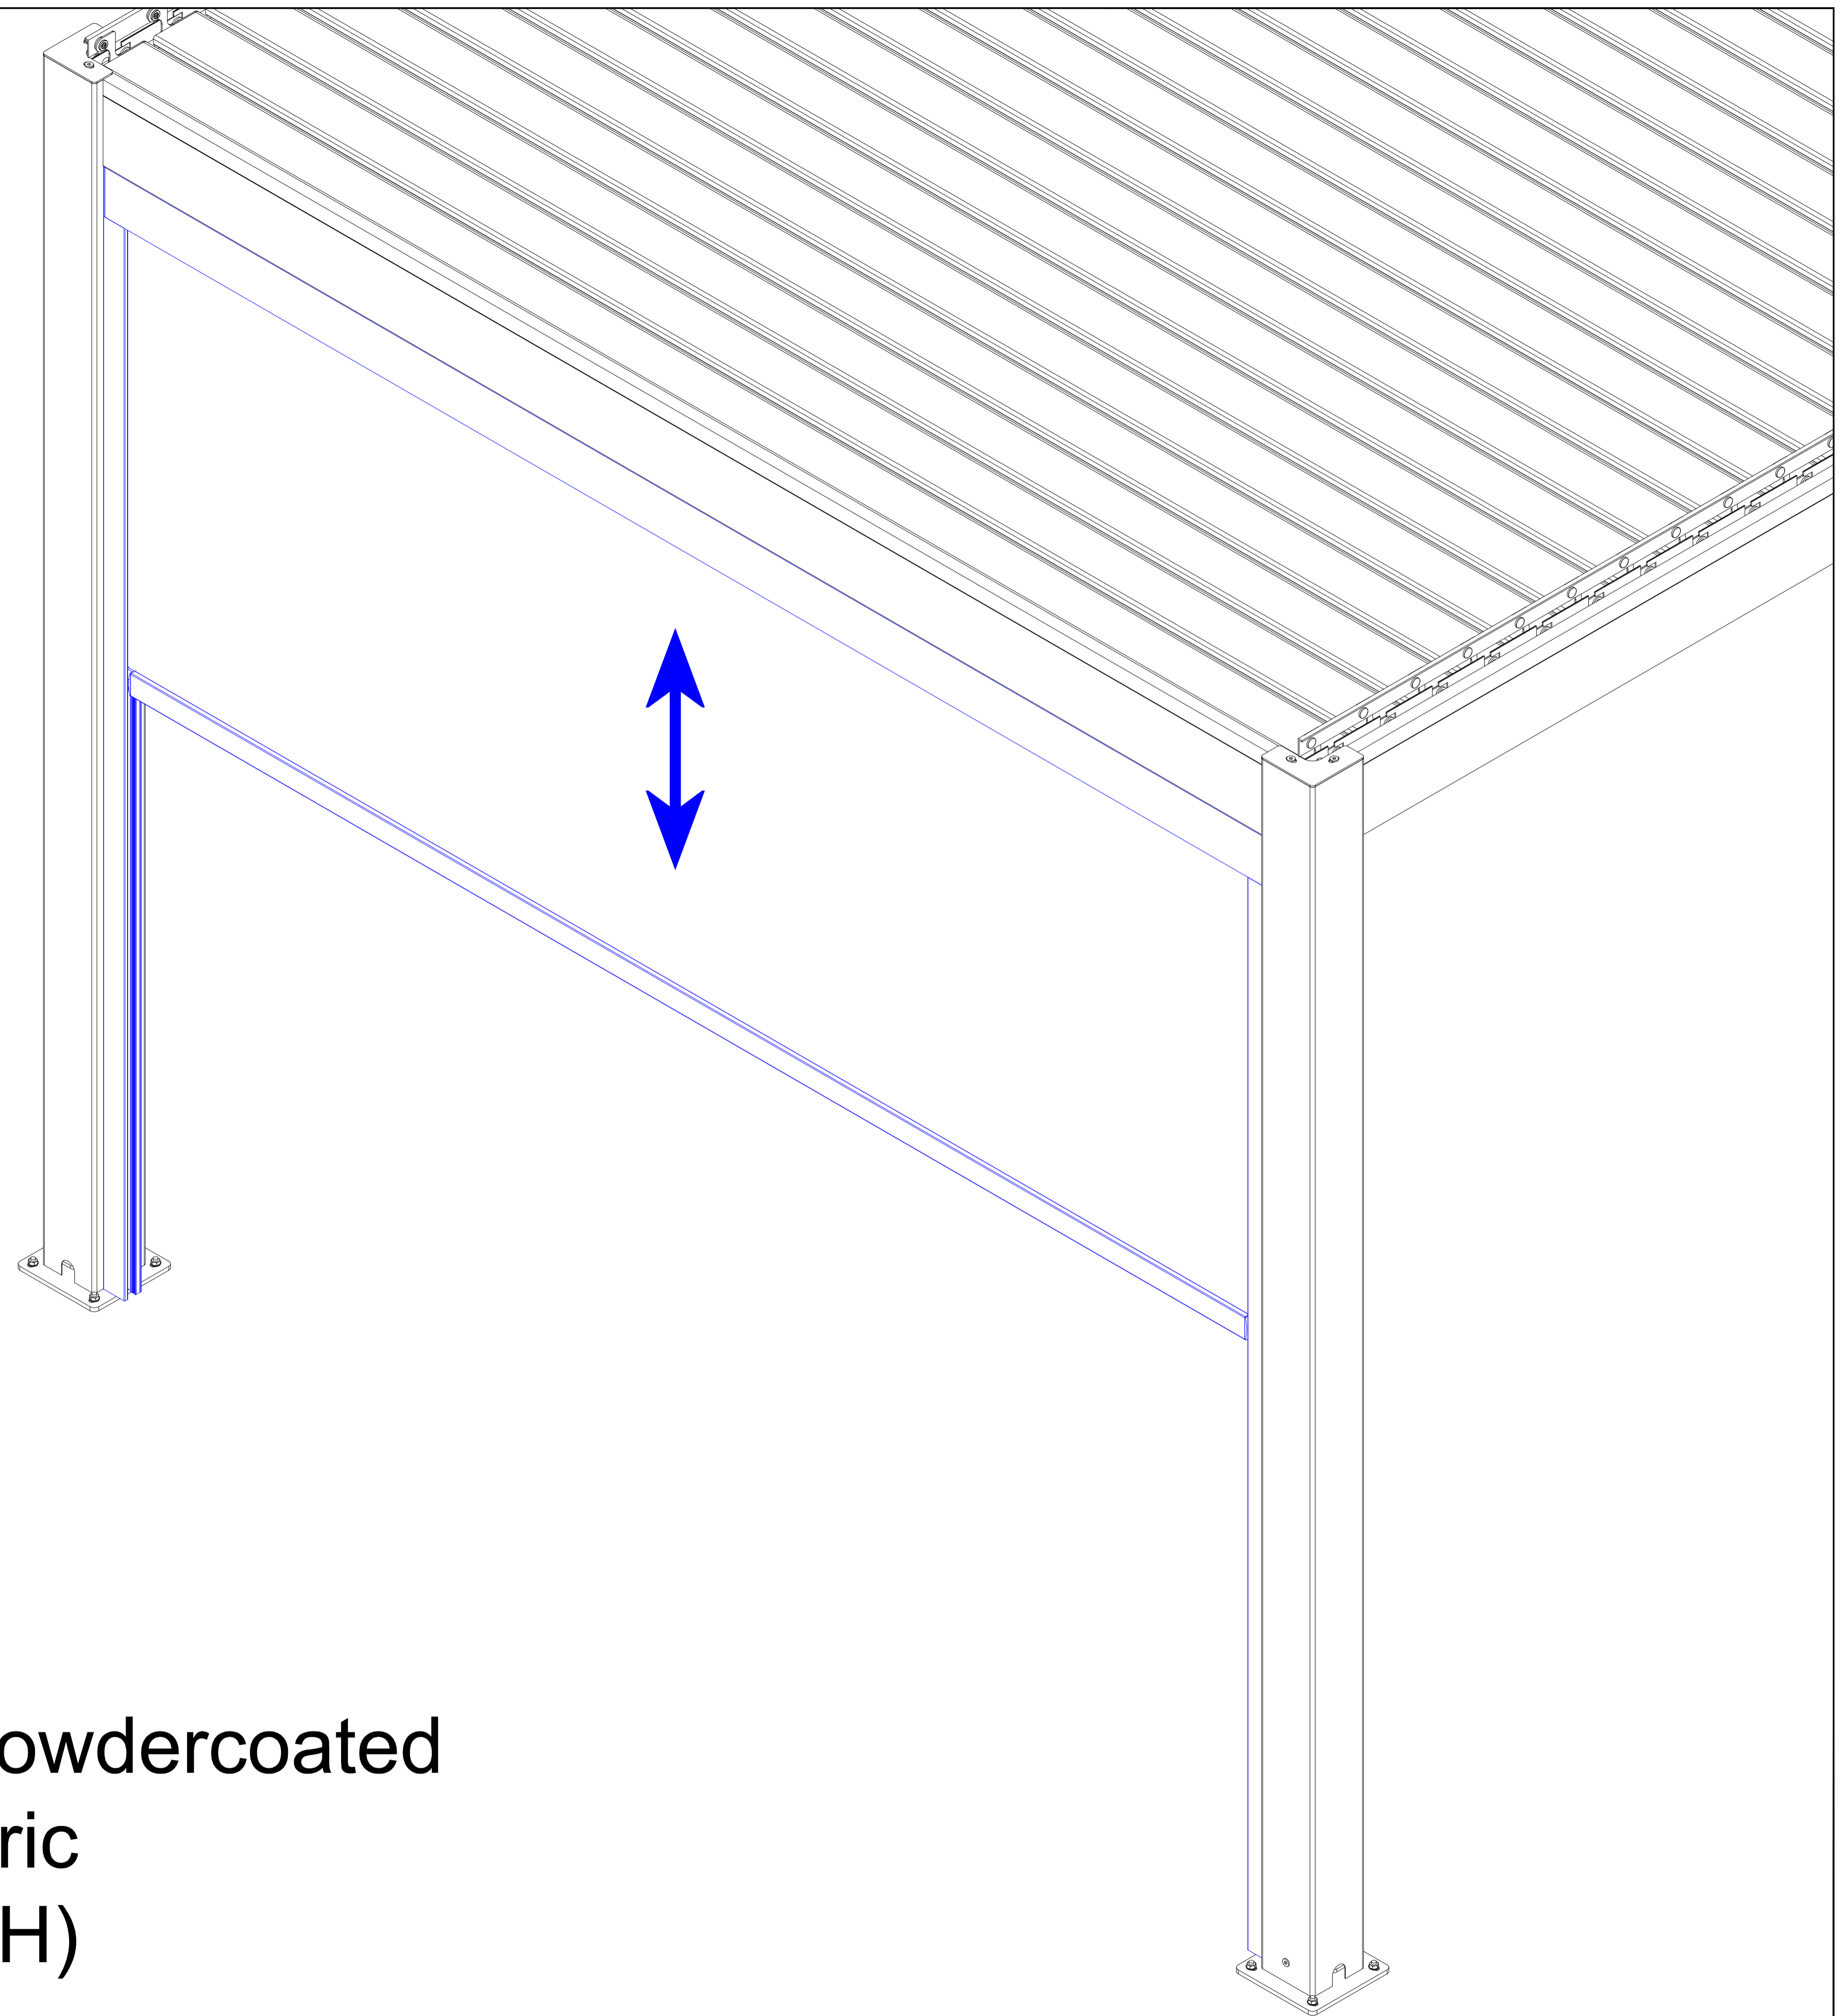

**SPA SOLUTIONS**  
THE DREAM OF HAPPINESS

**Manual Side Screen**

**Colour : grey aluminum powdercoated**

**+ Black\*Grey fabric**

**Dim.(cm) : 266(W) x 232(H)**

1. Please lift the support bar and the side curtain cover and insert the plastic part at both ends of the support bar in the rail.

2. Please place the side curtain assembled under the pergola (the rails must be aligned with the outside post), then attach each rail with 3 screws to complete the installation.

3. In order to show the side blinds in details, pergola won't be shown together. This sight view is from the inside of the pergola.
4. As shown, insert the fabric zippers into the plastic runner of the rails and lean the plastic runner against the rails.

5. As shown, buckle the smaller part of the rail into the other bigger part of the rail.
6. Please do silicone sealant to all the gaps between the pergola frames and side screen frames so to ensure waterproof.

**Note:**

There is one slot as lock hole at the bottom of one rail track.