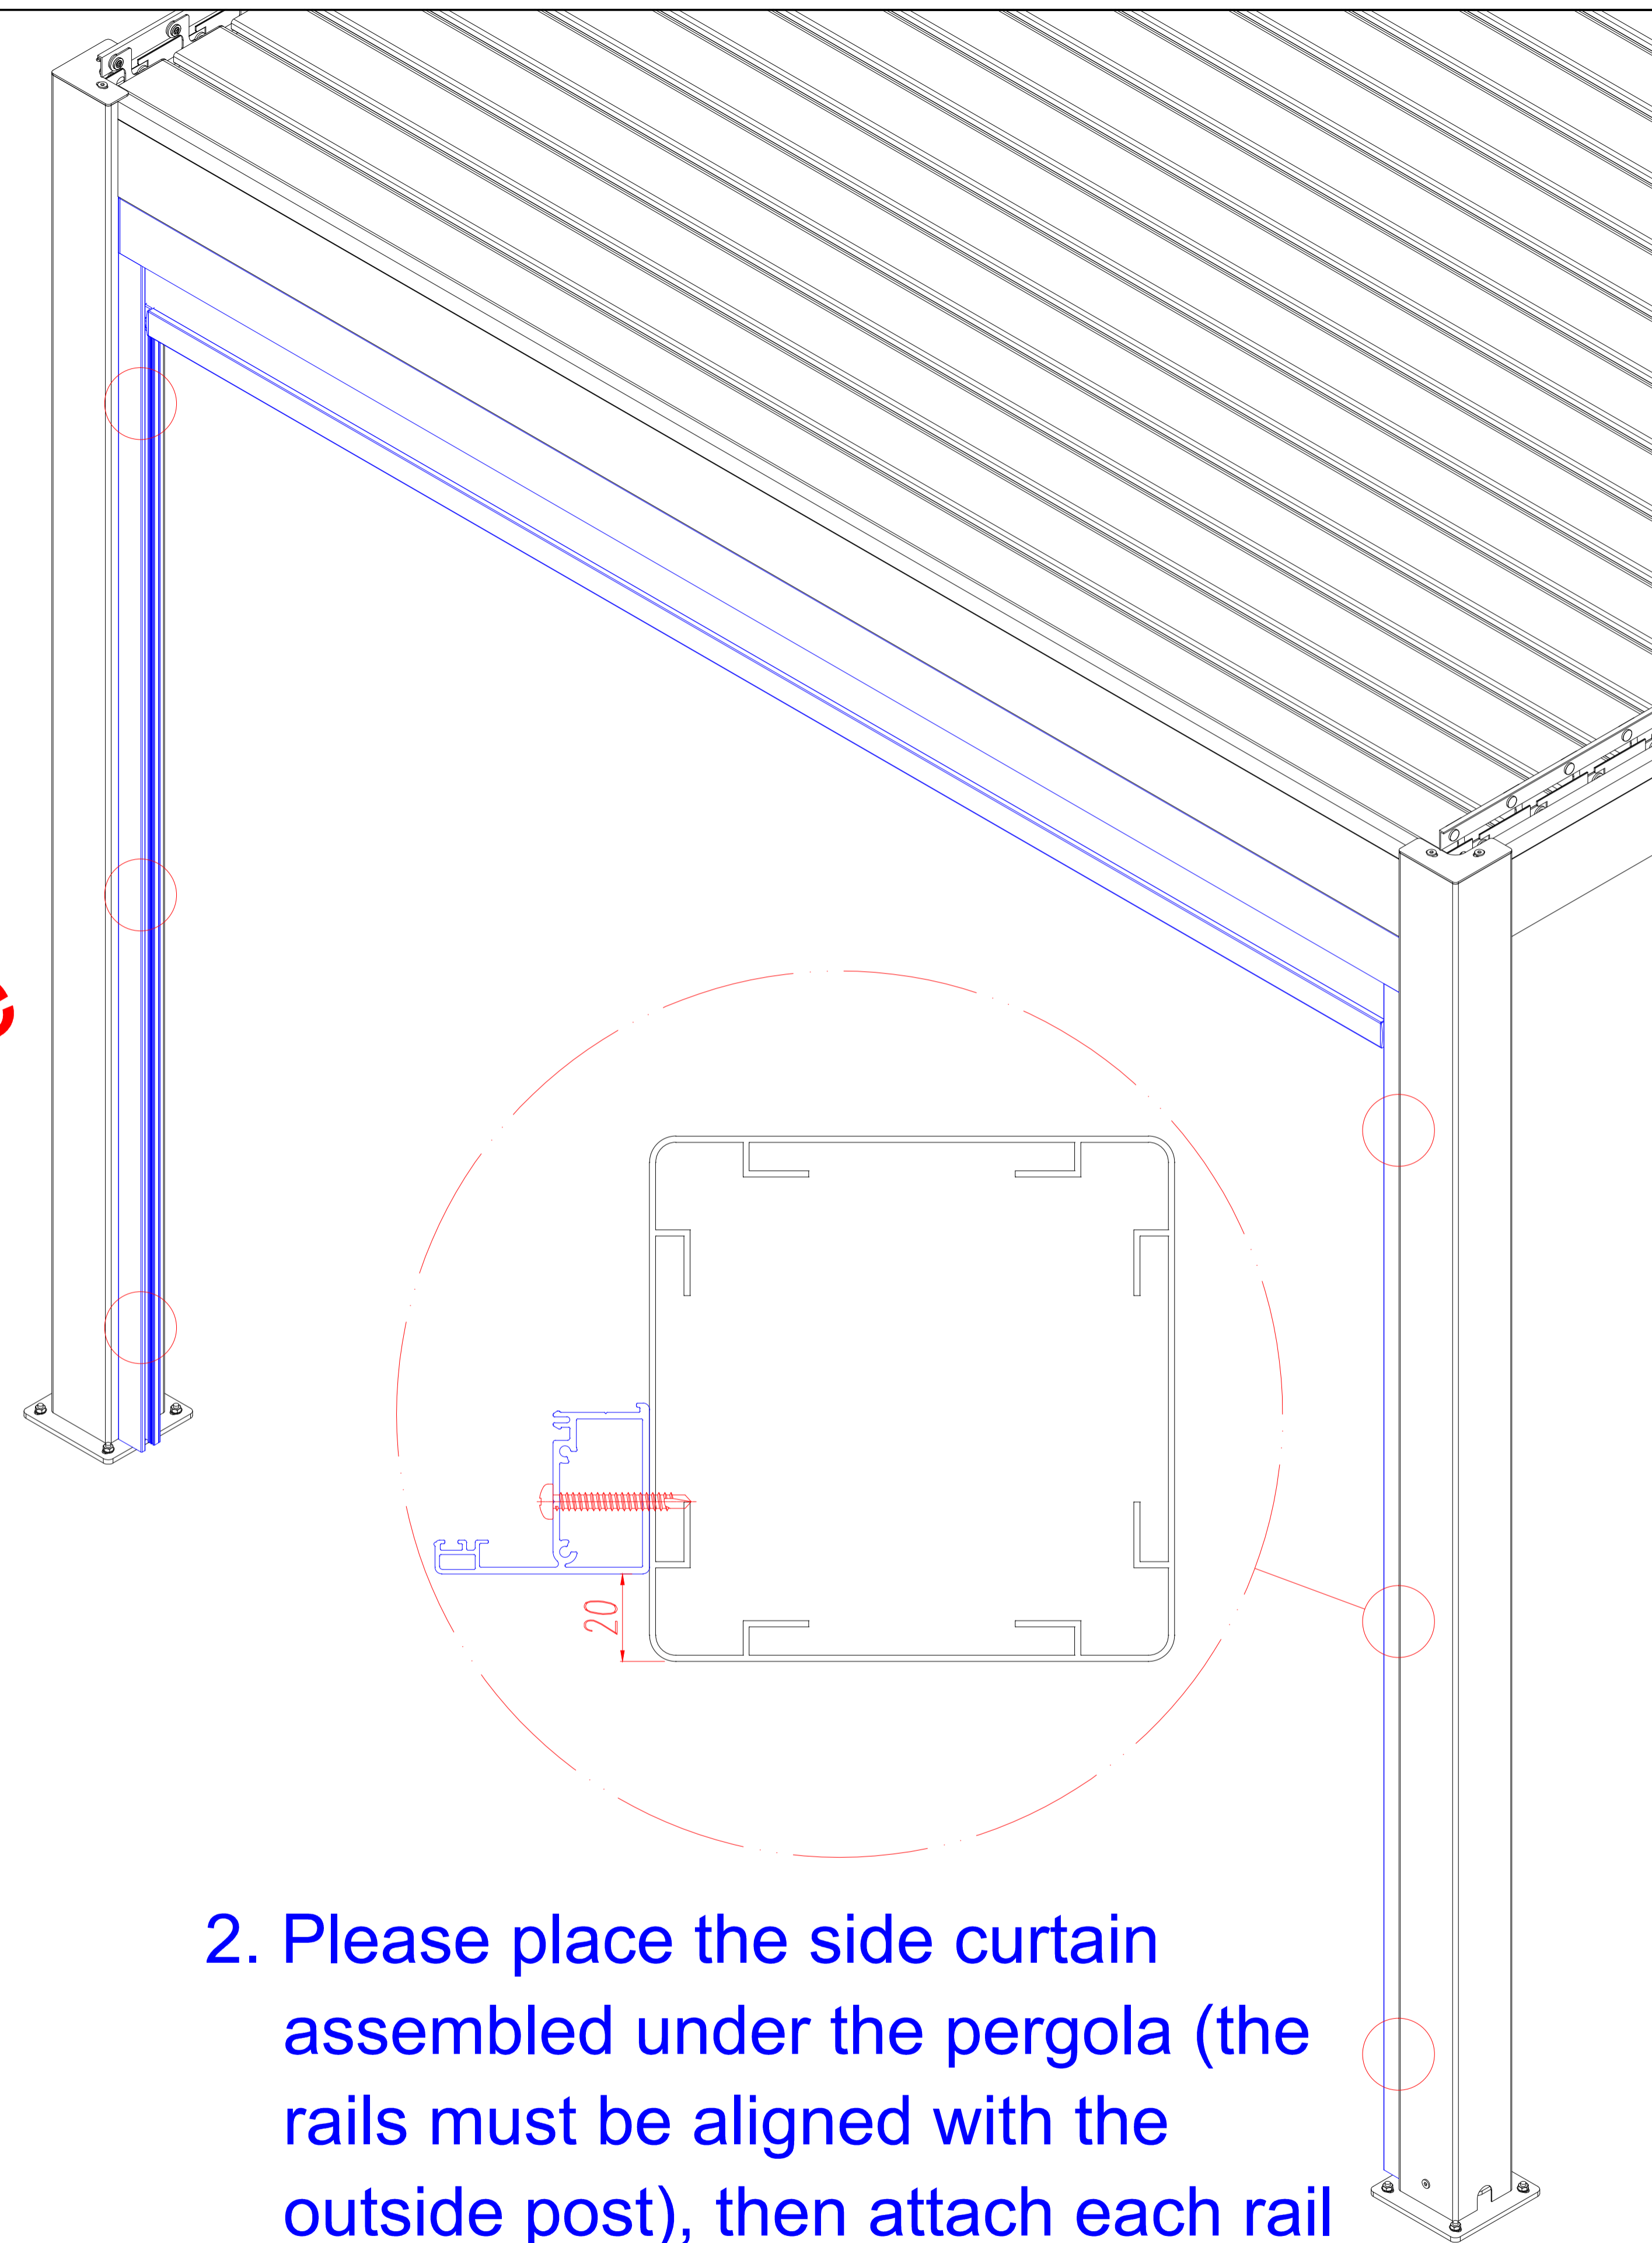

**SPA SOLUTIONS**  
THE DREAM OF HAPPINESS

**Manual Side Screen**

**Colour : grey aluminum powdercoated**

**+ Black\*Grey fabric**

**Dim.(cm) : 266(W) x 232(H)**

1. Please lift the support bar and the side curtain cover and insert the plastic part at both ends of the support bar in the rail.

2. Please place the side curtain assembled under the pergola (the rails must be aligned with the outside post), then attach each rail with 3 screws to complete the installation.

3. In order to show the side blinds in details, pergola won't be shown together. This sight view is from the inside of the pergola.
4. As shown, insert the fabric zippers into the plastic runner of the rails and lean the plastic runner against the rails.

5. As shown, buckle the smaller part of the rail into the other bigger part of the rail.
6. Please do silicone sealant to all the gaps between the pergola frames and side screen frames so to ensure waterproof.

**Note:**

There is one slot as lock hole at the bottom of one rail track.