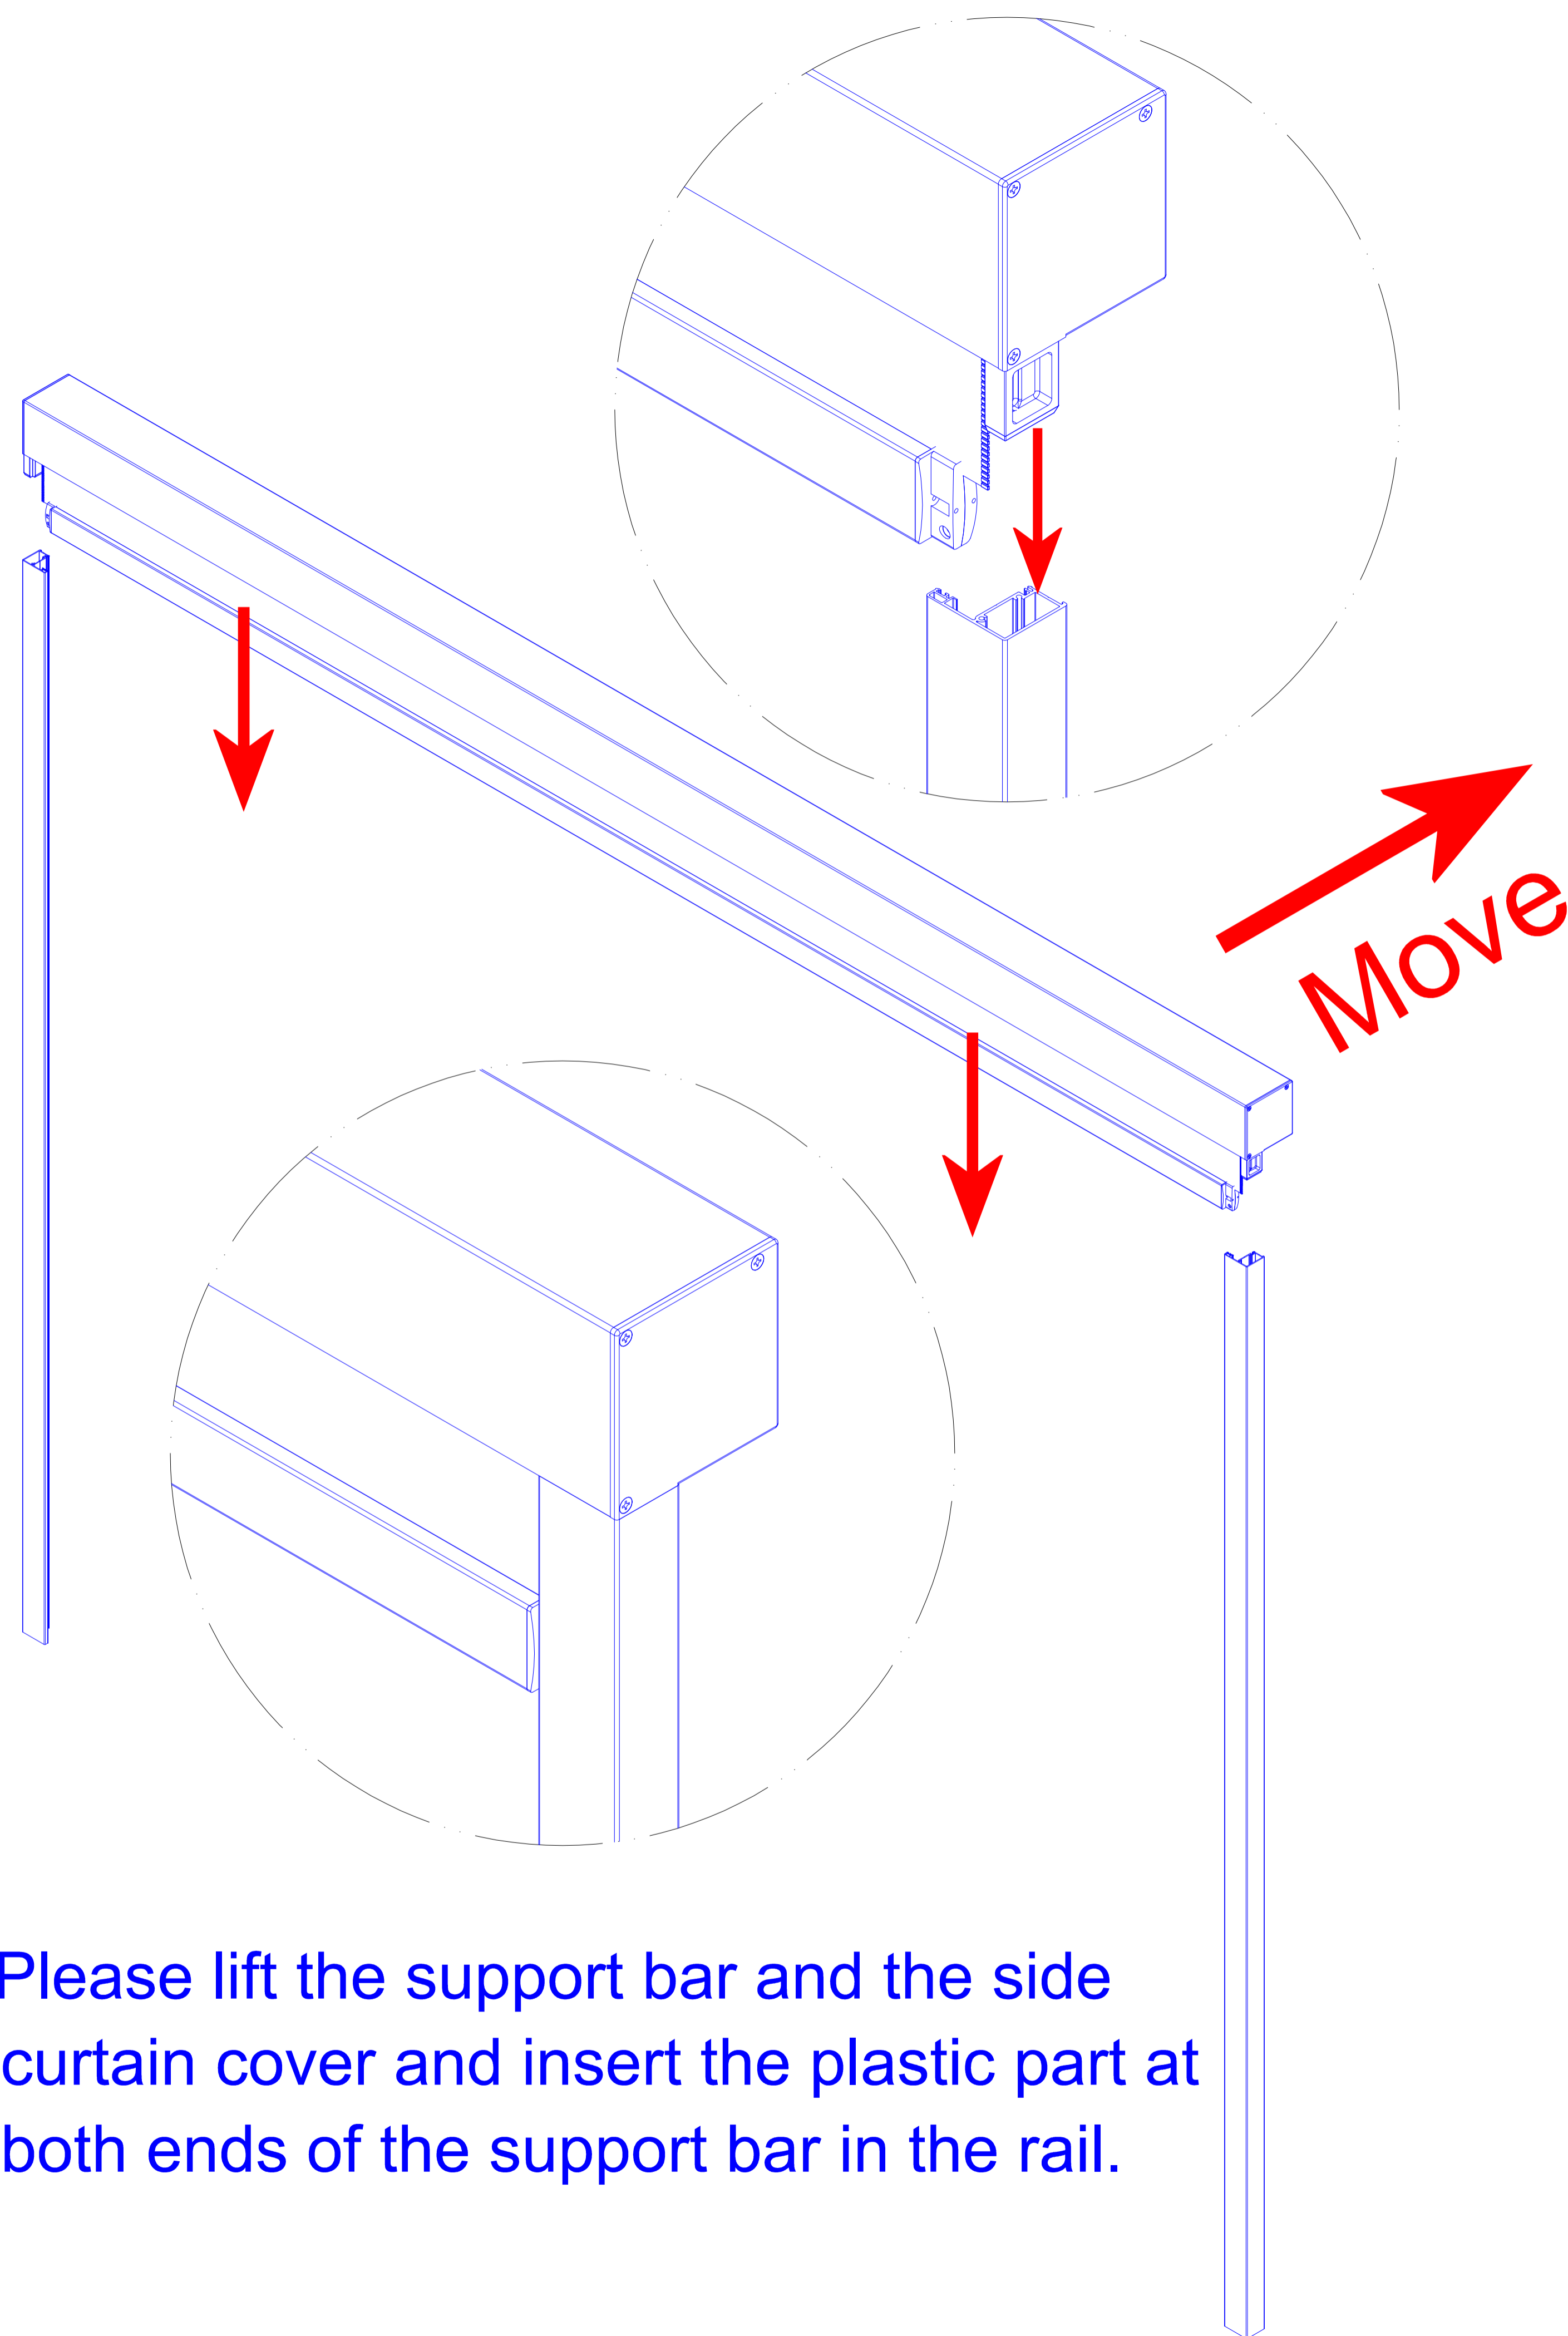

**SPA SOLUTIONS**  
THE DREAM OF HAPPINESS

**Manual Side Screen**

**Colour : grey aluminum powdercoated**

**+ Black\*Grey fabric**

**Dim.(cm) : 266(W) x 232(H)**

1. Please lift the support bar and the side curtain cover and insert the plastic part at both ends of the support bar in the rail.

2. Please place the side curtain assembled under the pergola (the rails must be aligned with the outside post), then attach each rail with 3 screws to complete the installation.

3. In order to show the side blinds in details, pergola won't be shown together. This sight view is from the inside of the pergola.
4. As shown, insert the fabric zippers into the plastic runner of the rails and lean the plastic runner against the rails.

5. As shown, buckle the smaller part of the rail into the other bigger part of the rail.
6. Please do silicone sealant to all the gaps between the pergola frames and side screen frames so to ensure waterproof.

**Note:**

There is one slot as lock hole at the bottom of one rail track.