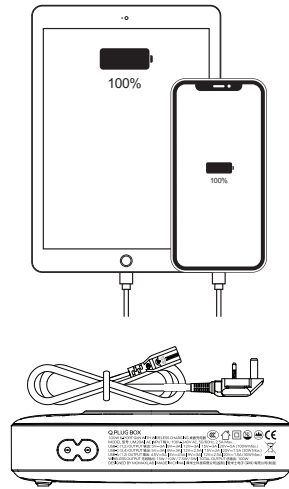

When charging up high power device or multiple devices simultaneously, the body of Q.Plug Box will get hot. This is a normal phenomenon. Individual phone will enter protection mode automatically due to high temperature, hindering the wireless charging performance.

Q. Plug Box 在大功率充電或多設備同時充電時，主體會出現發熱，此乃正常現象。個別手機可能會因高溫自動進入保護模式，阻隔無線充電功能。

Q. Plug Box 在大功率充電或多設備同時充電時，主體會出現發熱，此乃正常現象。個別手機可能會因高溫自動進入保護模式，阻隔無線充電功能。