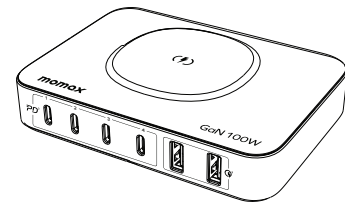

INSTRUCTION MANUAL

使用说明 / 使用说明

momax

Q.PLUG BOX

100W 6-Port GaN with Wireless Charging
GaN 100W 六輸出連無線充電桌面充電座
GaN 100W 六輸出連無線充電桌面充電座

UM28AUK

INSTRUCTION FOR USE

操作 / 操作

1. Connect the charger to the power socket with AC supply.
2. Connect the charger to a laptop, tablet, smartphone or other device through a USB cable.
3. Remove the charger from the power socket when charging is completed.

1. 將充電器插入AC供電的插座上。
2. 將USB線連接充電器及電腦、平板電腦、手機或其他電子產品。
3. 充電後，將充電器從插座上移除。

1. 將充電器插入AC供電的插座上。
2. 將USB線連接充電器及電腦、平板電腦、手機或其他電子產品。
3. 充電後，將充電器從插座上移除。